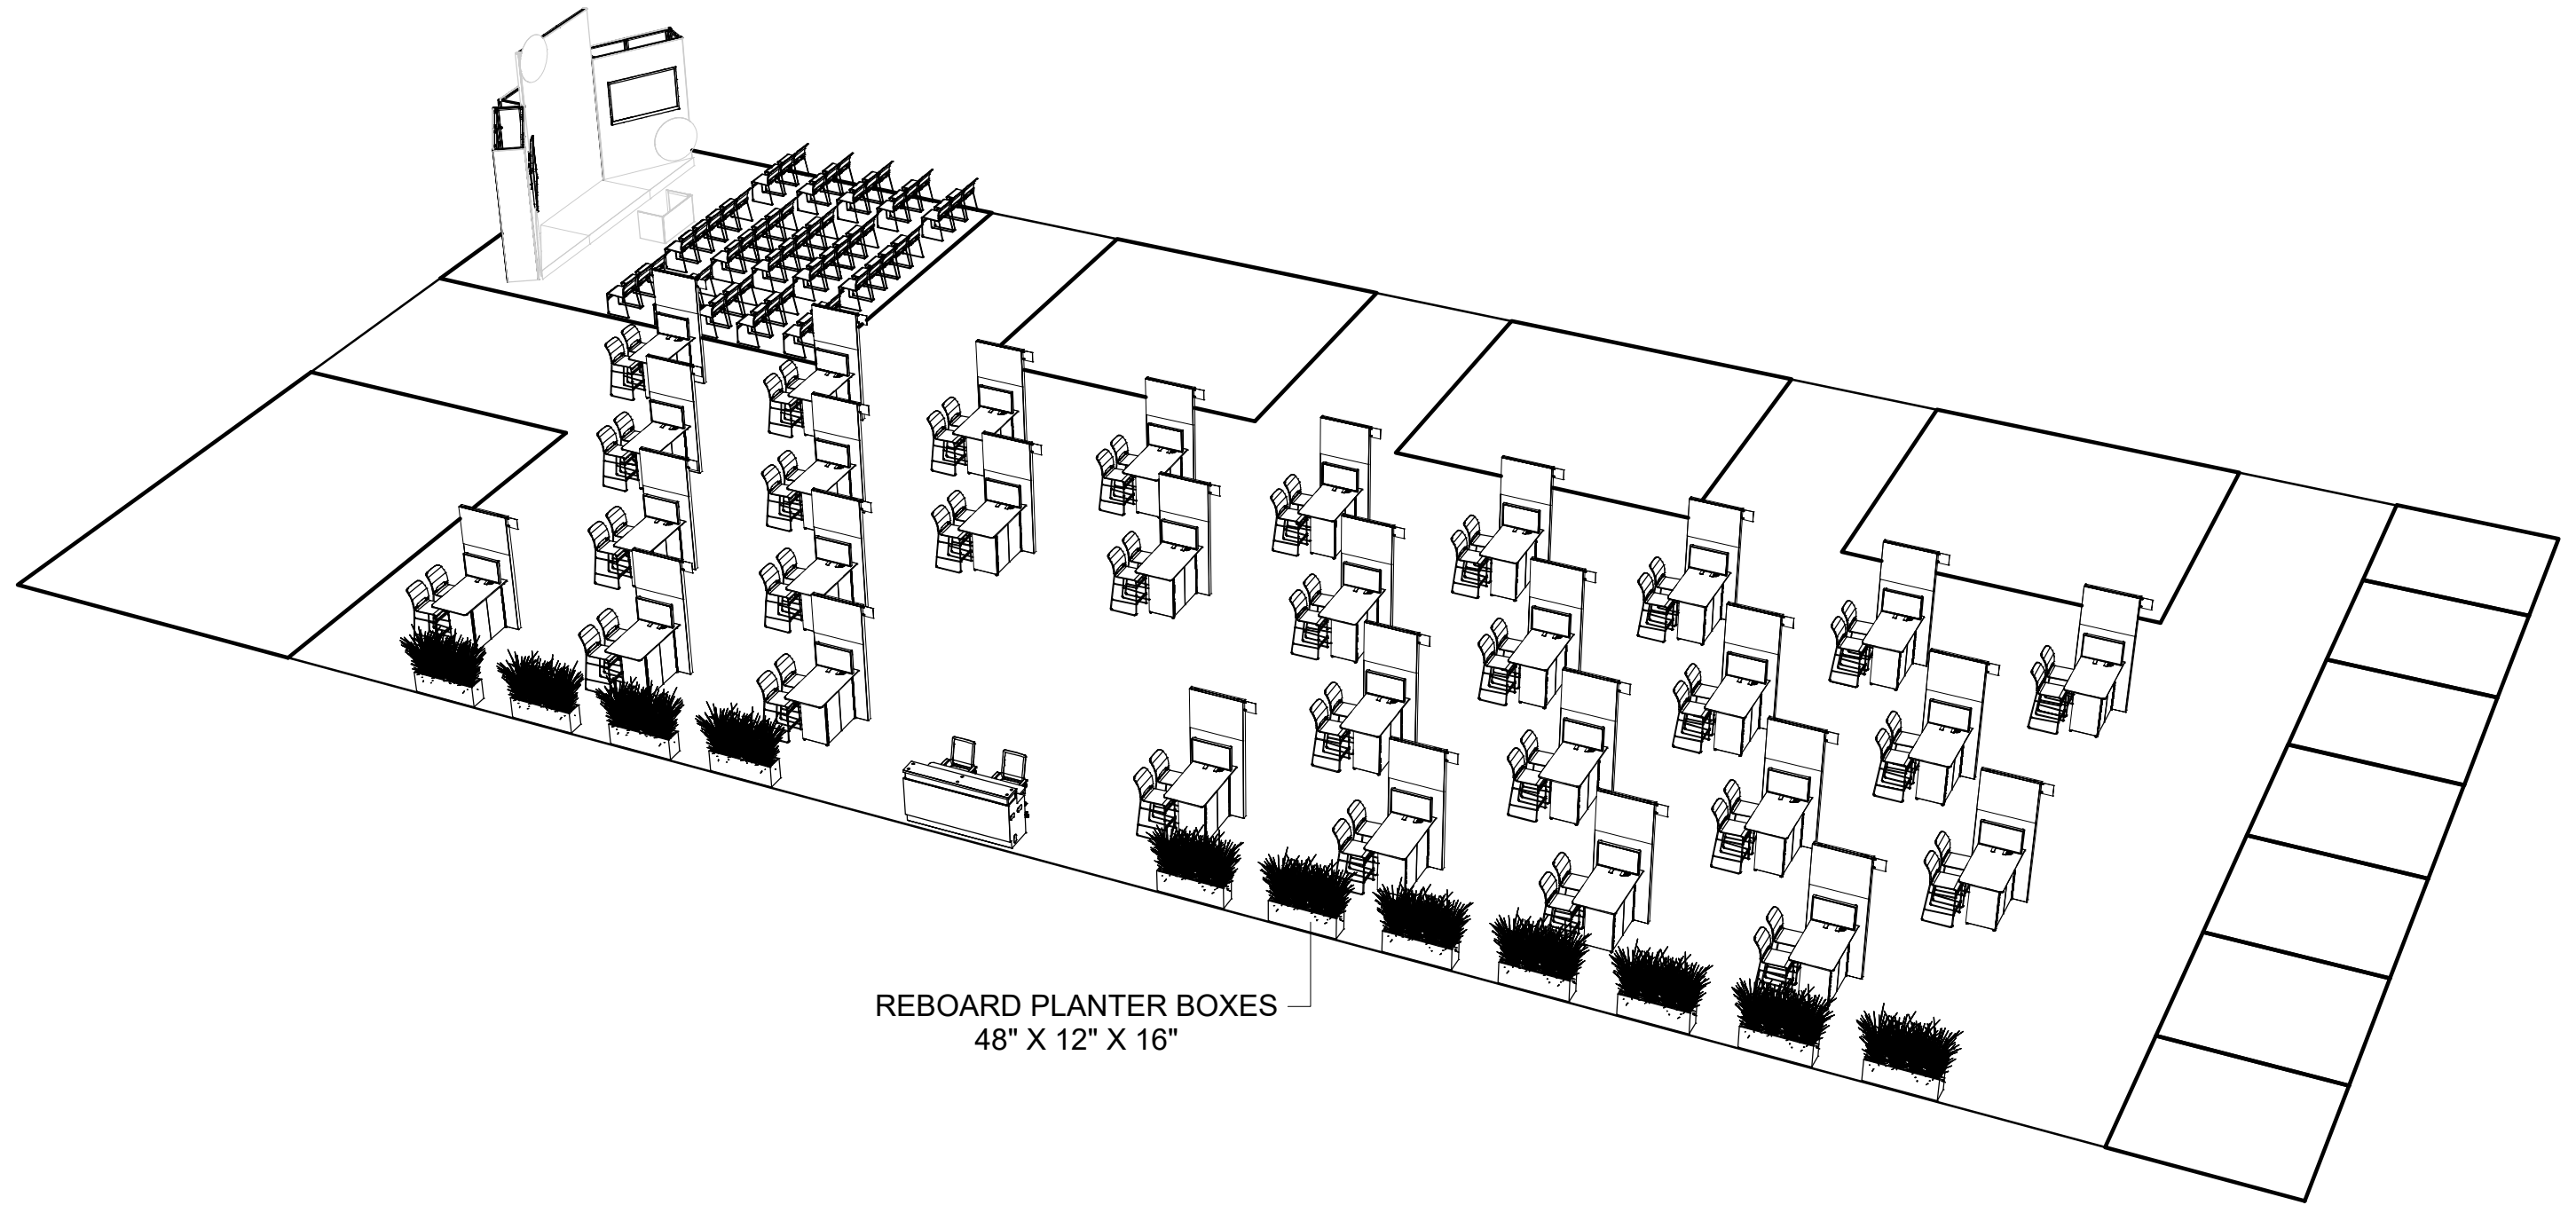

17'-9"

- 7 - 10' x 10'
- 3 - 20' x 20'
- 1 - 20' x 30'
- 1 - Theater
- 30 - Kiosks

20'

AbacusOne powered by

17'-9"

- 7 - 10' x 10'
- 3 - 20' x 20'
- 1 - 20' x 30'
- 1 - Theater
- 30 - Kiosks

20'

WELCOME

140'

AbacusOne powered by

OVERALL FLOORPLAN
Scale: 1/32" = 1'-0"

REBOARD PLANTER BOXES
48" X 12" X 16"