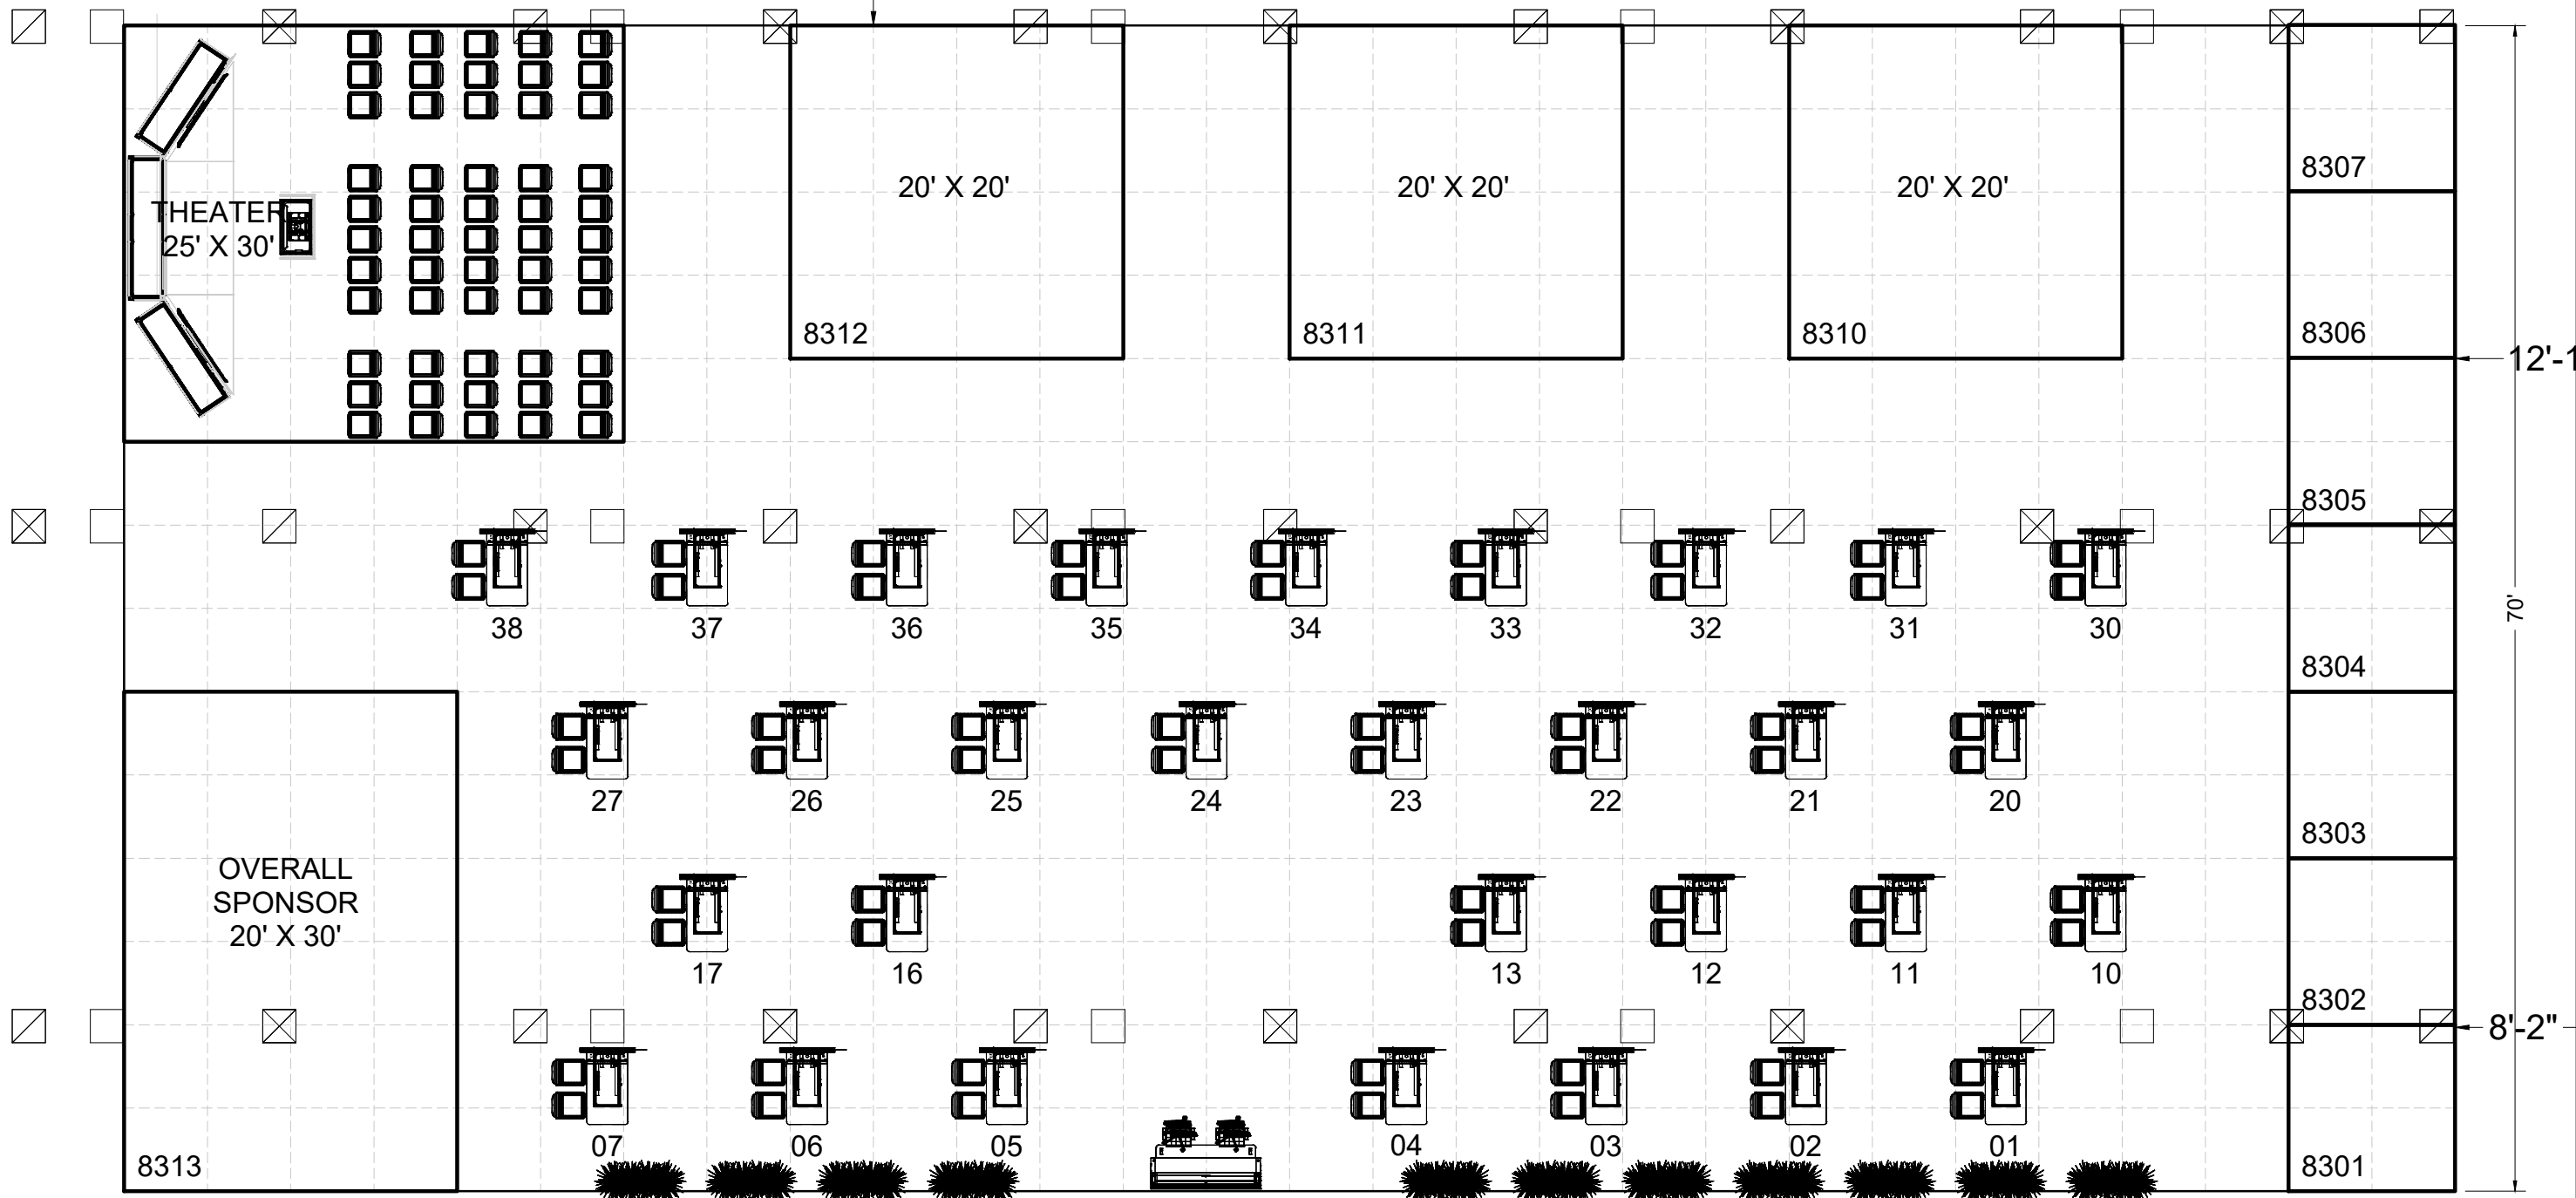

17'-9"

- 7 - 10' x 10'
- 3 - 20' x 20'
- 1 - 20' x 30'
- 1 - Theater
- 30 - Kiosks

20'

AbacusOne powered by

17'-9"

- 7 - 10' x 10'
- 3 - 20' x 20'
- 1 - 20' x 30'
- 1 - Theater
- 30 - Kiosks

20'

WELCOME

140'

AbacusOne powered by

OVERALL FLOORPLAN
Scale: 1/32" = 1'-0"

REBOARD PLANTER BOXES
48" X 12" X 16"