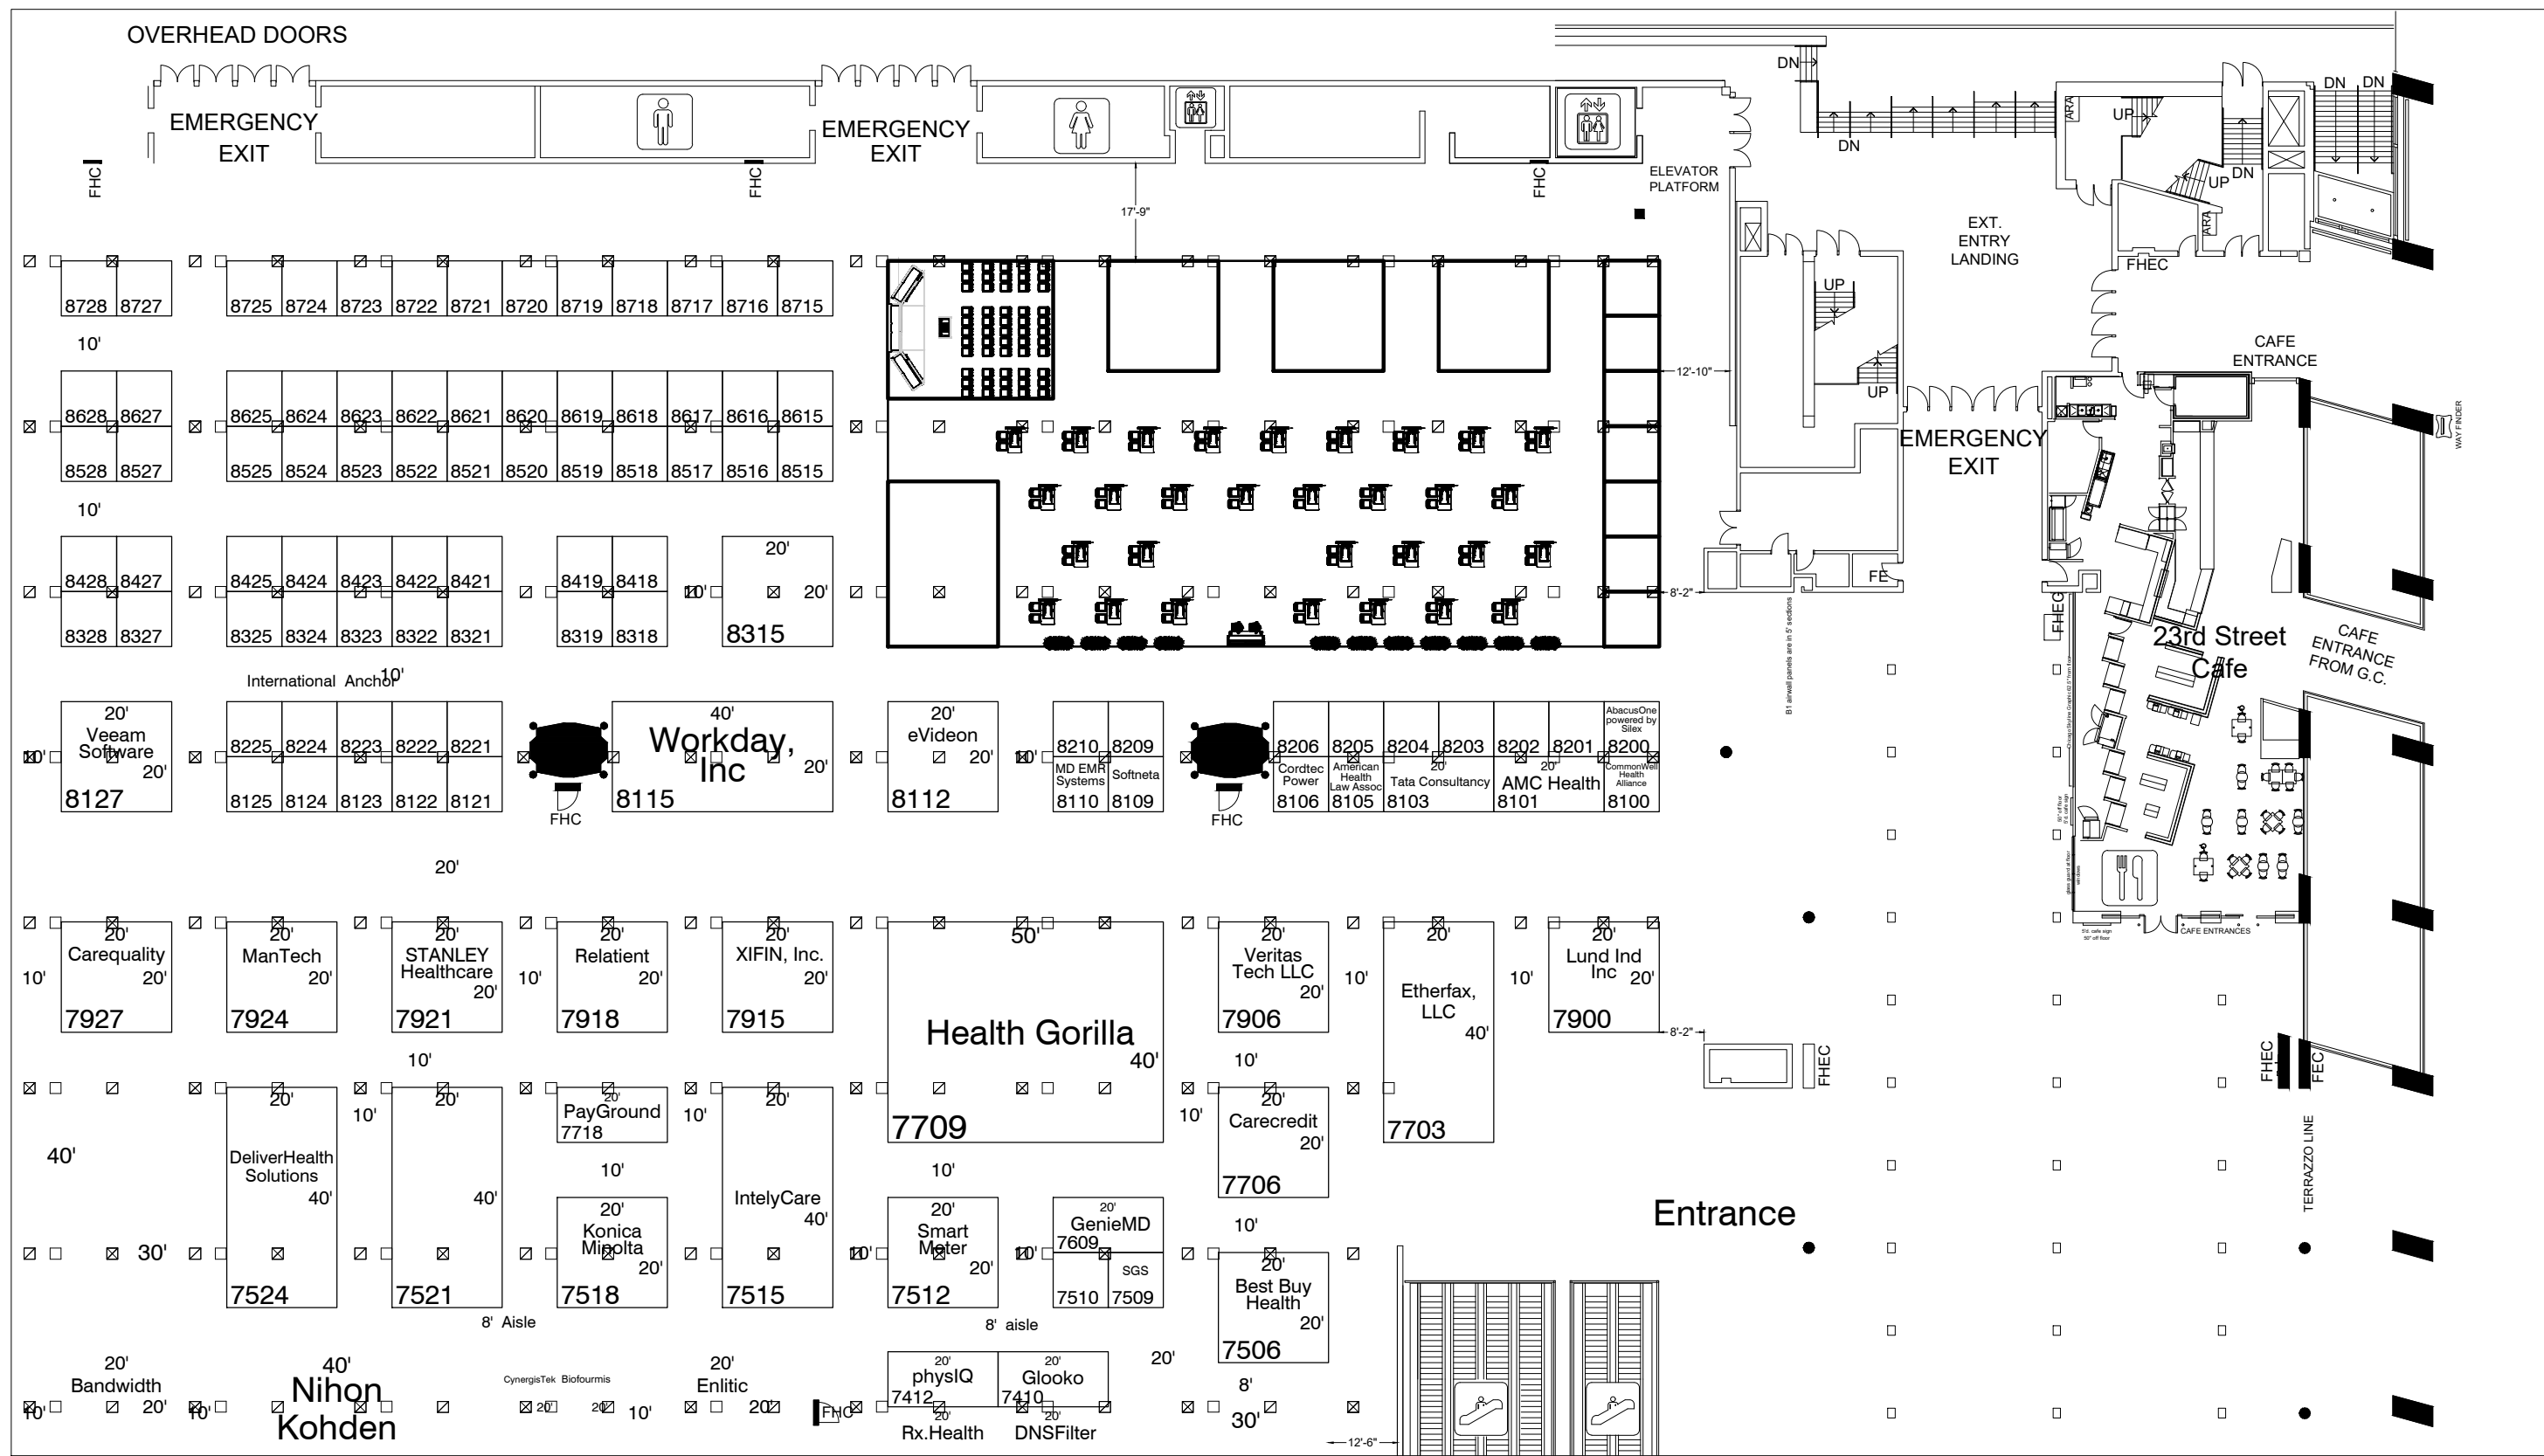

17'-9"

- 7 - 10' x 10'
- 3 - 20' x 20'
- 1 - 20' x 30'
- 1 - Theater
- 30 - Kiosks

20'

AbacusOne powered by

17'-9"

- 7 - 10' x 10'
- 3 - 20' x 20'
- 1 - 20' x 30'
- 1 - Theater
- 30 - Kiosks

20'

WELCOME

140'

AbacusOne powered by

OVERALL FLOORPLAN
Scale: 1/32" = 1'-0"

REBOARD PLANTER BOXES
48" X 12" X 16"