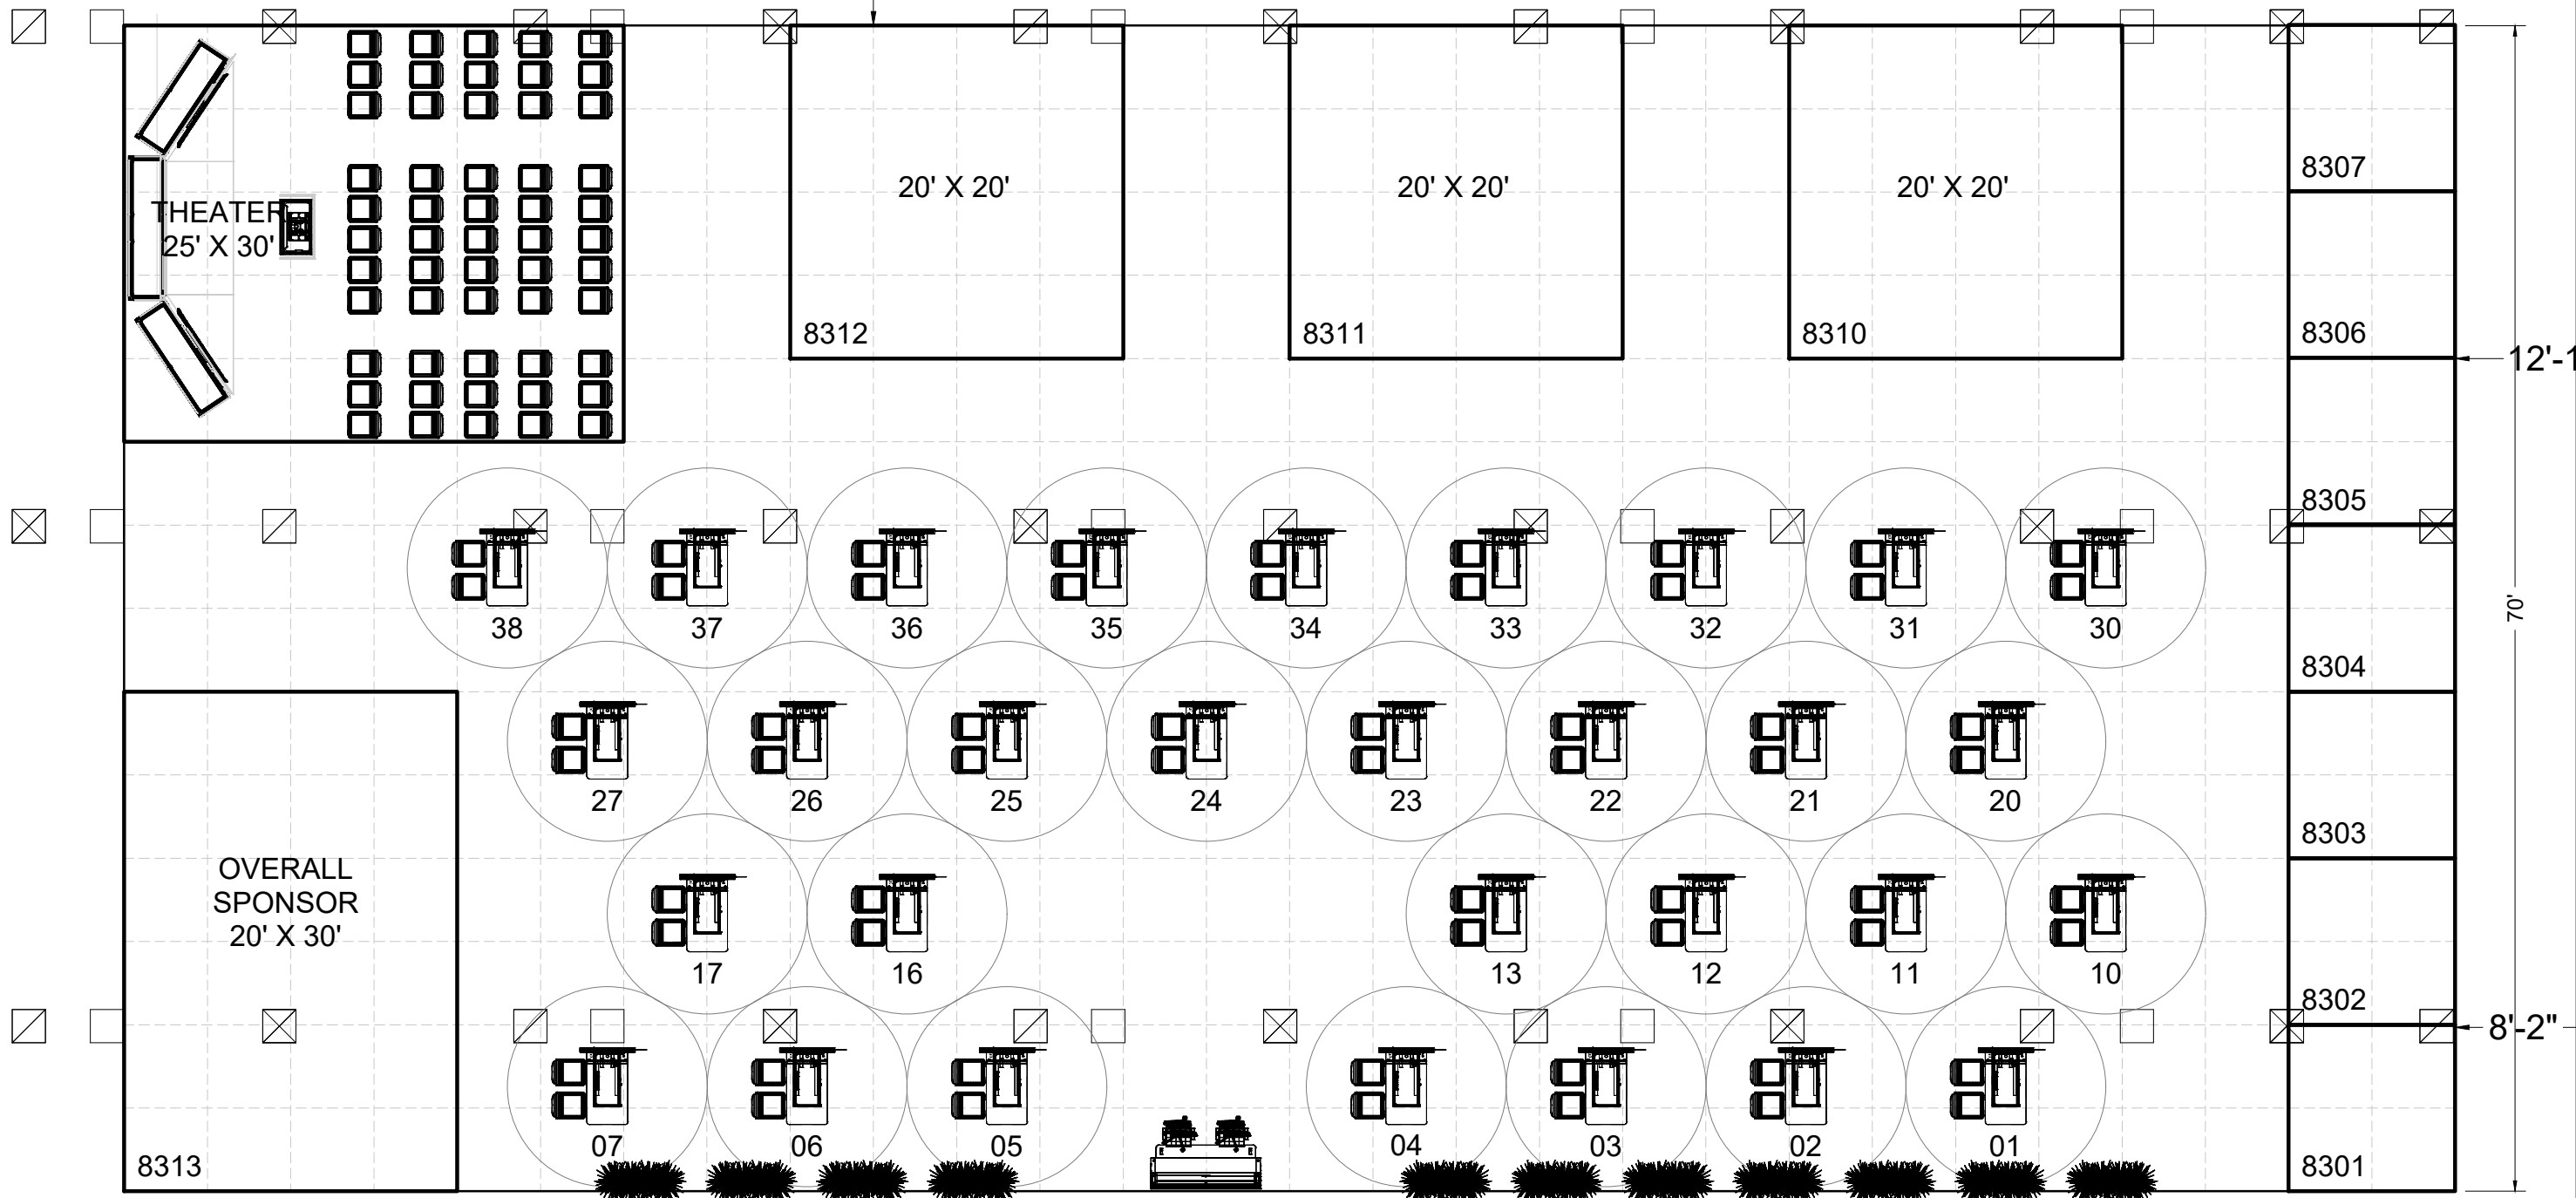

17'-9"

- 7 - 10' x 10'
- 3 - 20' x 20'
- 1 - 20' x 30'
- 1 - Theater
- 30 - Kiosks

20'

AbacusOne powered by

17'-9"

- 7 - 10' x 10'
- 3 - 20' x 20'
- 1 - 20' x 30'
- 1 - Theater
- 30 - Kiosks

20'

WELCOME

140'

AbacusOne powered by

OVERALL FLOORPLAN
Scale: 1/32" = 1'-0"

REBOARD PLANTER BOXES
48" X 12" X 16"