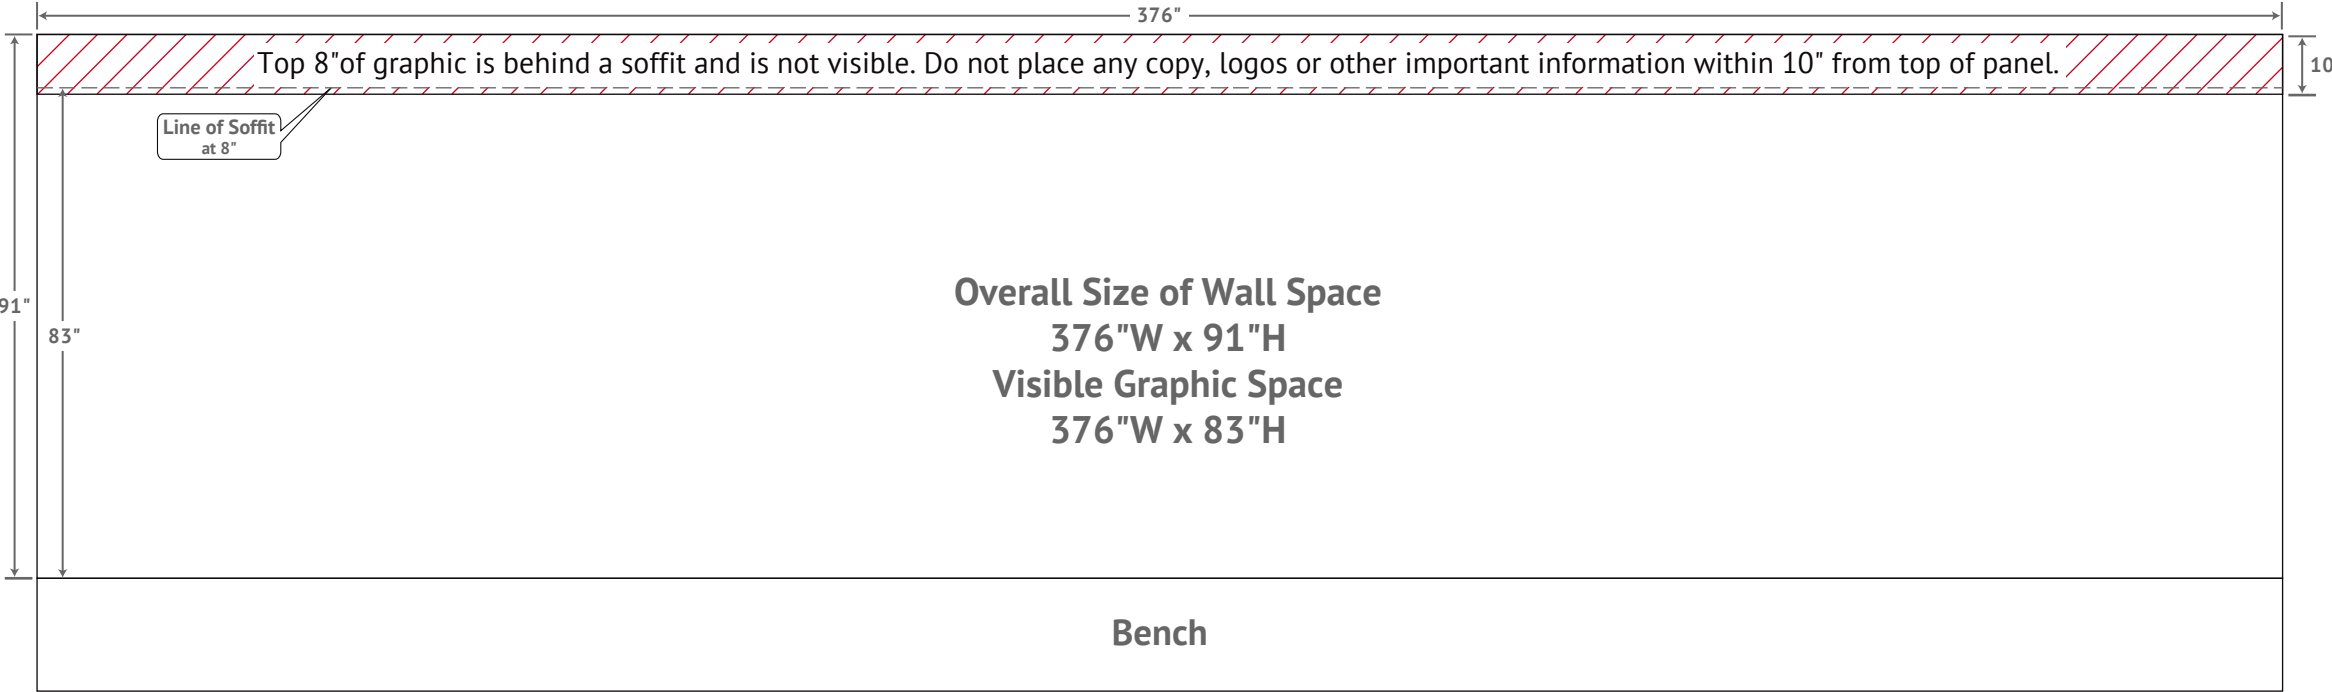

# Wall Graphic L3HB WG2

Wall Outside of Hall B Entrance

**Overall Size of Wall Space**  
376"W x 91"H  
**Visible Graphic Space**  
376"W x 83"H

Bench