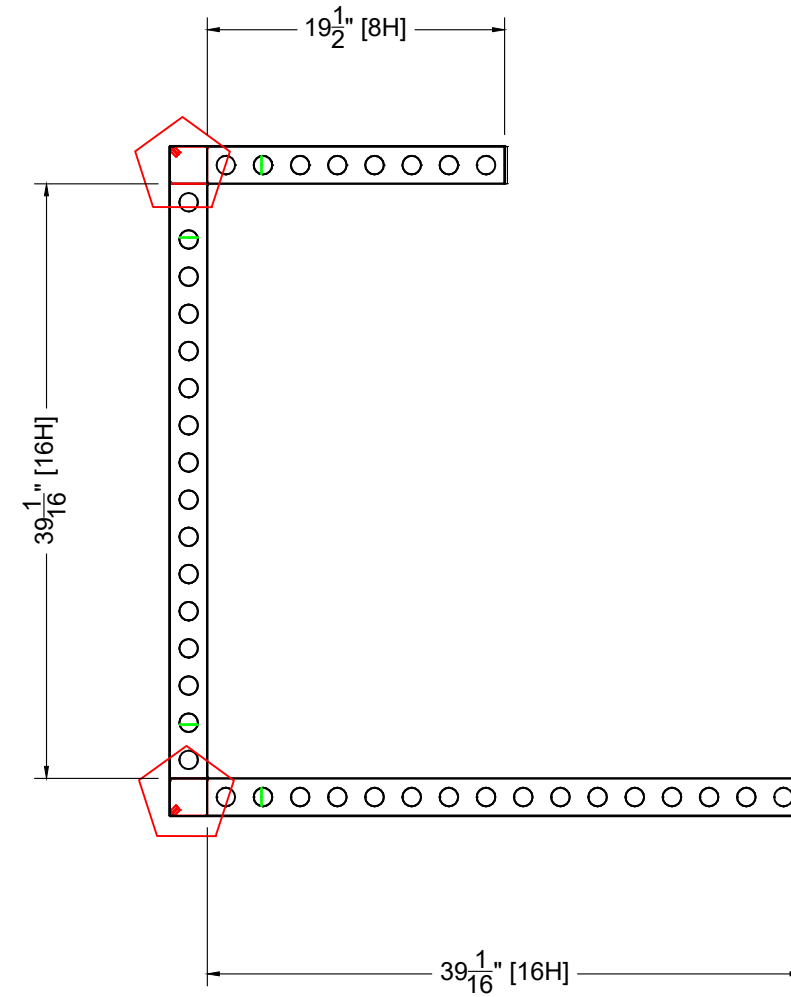

FACILITY
COLUMN

LESS THAN 30 DAYS OUT

MORE THAN 30 DAYS OUT

3D VIEW - 1

3D VIEW - 2

Pull List

I.D.	Qty	Type	Size	Area (SqFt)	Part Number	Description	Material	Color	Notes	Low Inv.
	2	FLEX Frame-Straight	19-1/2" x 117-3/16"		60400029	Straight Frame 08 Hole x 48 Hole	Aluminum	Silver	SF08480001	
	4	FLEX Frame-Straight	39-1/16" x 117-3/16"		60400044	Straight Frame 16 Hole x 48 Hole	Aluminum	Silver	SF16480001	
	8	FLEX Acc-Corner Post	0-5/16"		60440019	End piece for fabrics	Steel	Gray	bMX 614 S04 SET TG	X
	4	FLEX Acc-Corner Post	116-9/16"		60440021	Crn prof for fabric w/ 4 sides + thrds [2960MM]	Steel	Gray	CO6142960S04	
C12	24	FLEX Part-Connector	Standard		60440048	Manual M8 pin connector for LEDSkin	Aluminum	Silver	CO90120480100MKII	
O48	4	Overlay Panel	2-7/16" x 117-3/16"	2.0		Cover Profile 48 Hole	PVC 3MM	White		
G1	2	FLEX Fabric Graphic	21-15/16" x 117-3/16"	17.9		21-15/16" x 117-3/16" FLEX Fabric Graphic	Fabric	Graphic		
G2	2	FLEX Fabric Graphic	41-1/2" x 117-3/16"	33.8		41-1/2" x 117-3/16" FLEX Fabric Graphic	Fabric	Graphic		
G3	2	FLEX Fabric Graphic	43-15/16" x 117-3/16"	35.8		43-15/16" x 117-3/16" FLEX Fabric Graphic	Fabric	Graphic		
G4	1	Overlay Graphic Panel	24" x 47"	7.8		Overlay Grahic	PVC 3MM	graphic		
	2	Furniture	12" x 12" x 28-1/4"			Village Charging Hub	Metal	White		
	4	Ottoman	17" x 17" x 18"			Marche Swivel Ottoman, White Vinyl	Vinyl	White		
	2	Soft Seating	33" x 33-1/2" x 32"			Sterling Chair	Fabric	Gray		
	1	Soft Seating	82" x 33-1/2" x 32"			Sterling Sofa	Fabric	Gray		
	1	Table	47" x 24" x 16"			Alondra Cocktail Table, Glass, Chrome	Acrylic	Clear		

PLAN VIEW

STRUCTURE VIEW

POST LEGEND

FRONT ELEVATION

PLAN VIEW

CEILING HEIGHT 22'-0"

BALCONY

OPEN TO TOWER VIEW BELOW

OVERALL FLOORPLAN

UTILITIES LEGEND

QTY	DESCRIPTION
--	(5A) - 120V, 5 Amp
--	(10A) - 120V, 10 Amp
--	▽ - INTERNET LINE