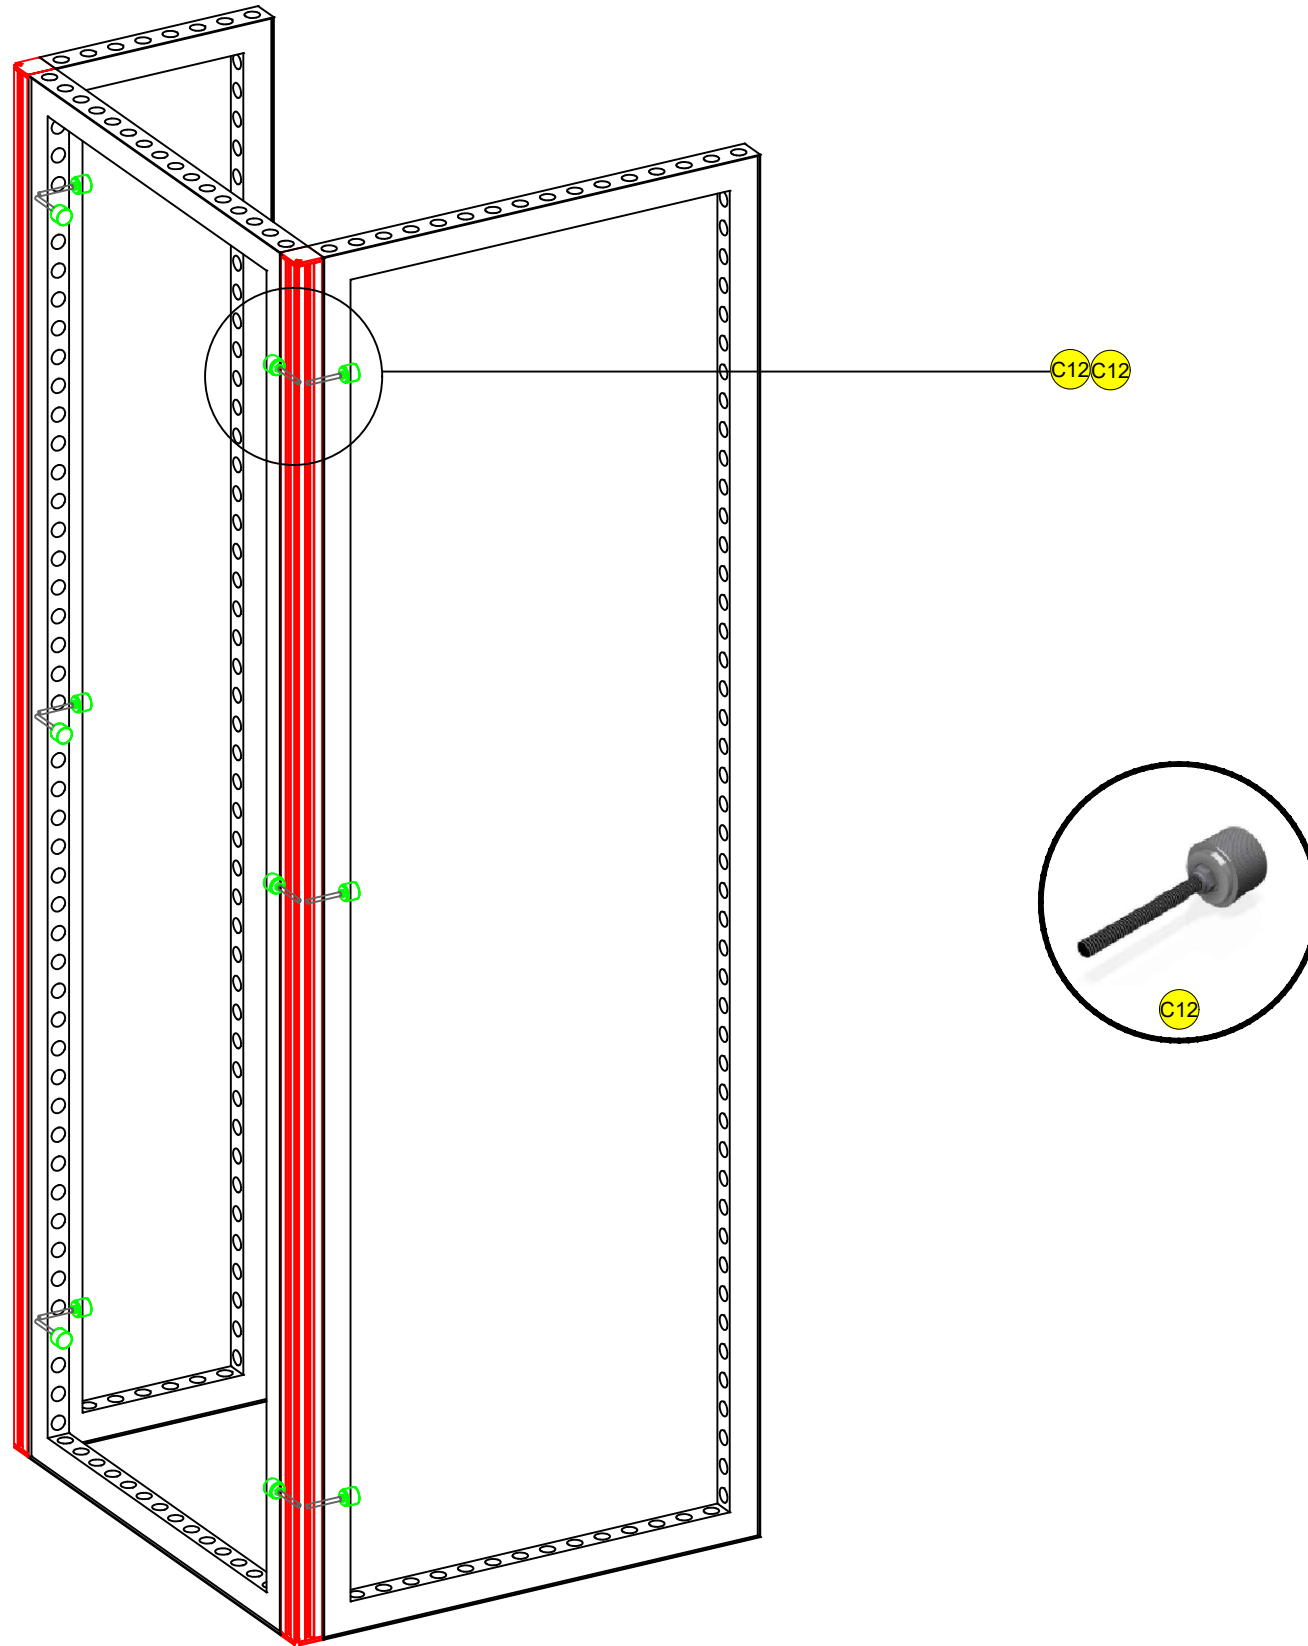

FACILITY
COLUMN

LESS THAN 30 DAYS OUT

MORE THAN 30 DAYS OUT

3D VIEW - 1

3D VIEW - 2

Pull List

I.D.	Qty	Type	Size	Area (SqFt)	Part Number	Description	Material	Color	Notes	Low Inv.
	2	FLEX Frame-Straight	19-1/2" x 117-3/16"		60400029	Straight Frame 08 Hole x 48 Hole	Aluminum	Silver	SF08480001	
	4	FLEX Frame-Straight	39-1/16" x 117-3/16"		60400044	Straight Frame 16 Hole x 48 Hole	Aluminum	Silver	SF16480001	
	8	FLEX Acc-Corner Post	0-5/16"		60440019	End piece for fabrics	Steel	Gray	bMX 614 S04 SET TG	X
	4	FLEX Acc-Corner Post	116-9/16"		60440021	Crn prof for fabric w/ 4 sides + thrds [2960MM]	Steel	Gray	CO6142960S04	
C12	24	FLEX Part-Connector	Standard		60440048	Manual M8 pin connector for LEDSkin	Aluminum	Silver	CO90120480100MKII	
O48	4	Overlay Panel	2-7/16" x 117-3/16"	2.0		Cover Profile 48 Hole	PVC 3MM	White		
G1	2	FLEX Fabric Graphic	21-15/16" x 117-3/16"	17.9		21-15/16" x 117-3/16" FLEX Fabric Graphic	Fabric	Graphic		
G2	2	FLEX Fabric Graphic	41-1/2" x 117-3/16"	33.8		41-1/2" x 117-3/16" FLEX Fabric Graphic	Fabric	Graphic		
G3	2	FLEX Fabric Graphic	43-15/16" x 117-3/16"	35.8		43-15/16" x 117-3/16" FLEX Fabric Graphic	Fabric	Graphic		
G4	1	Overlay Graphic Panel	24" x 47"	7.8		Overlay Grahic	PVC 3MM	graphic		
	2	Furniture	12" x 12" x 28-1/4"			Village Charging Hub	Metal	White		
	4	Ottoman	17" x 17" x 18"			Marche Swivel Ottoman, White Vinyl	Vinyl	White		
	2	Soft Seating	33" x 33-1/2" x 32"			Sterling Chair	Fabric	Gray		
	1	Soft Seating	82" x 33-1/2" x 32"			Sterling Sofa	Fabric	Gray		
	1	Table	47" x 24" x 16"			Alondra Cocktail Table, Glass, Chrome	Acrylic	Clear		

PLAN VIEW

STRUCTURE VIEW

POST LEGEND

FRONT ELEVATION

PLAN VIEW

CEILING HEIGHT 22'-0"

BALCONY

OPEN TO TOWER VIEW BELOW

OVERALL FLOORPLAN

UTILITIES LEGEND

QTY	DESCRIPTION
--	(5A) - 120V, 5 Amp
--	(10A) - 120V, 10 Amp
--	▽ - INTERNET LINE