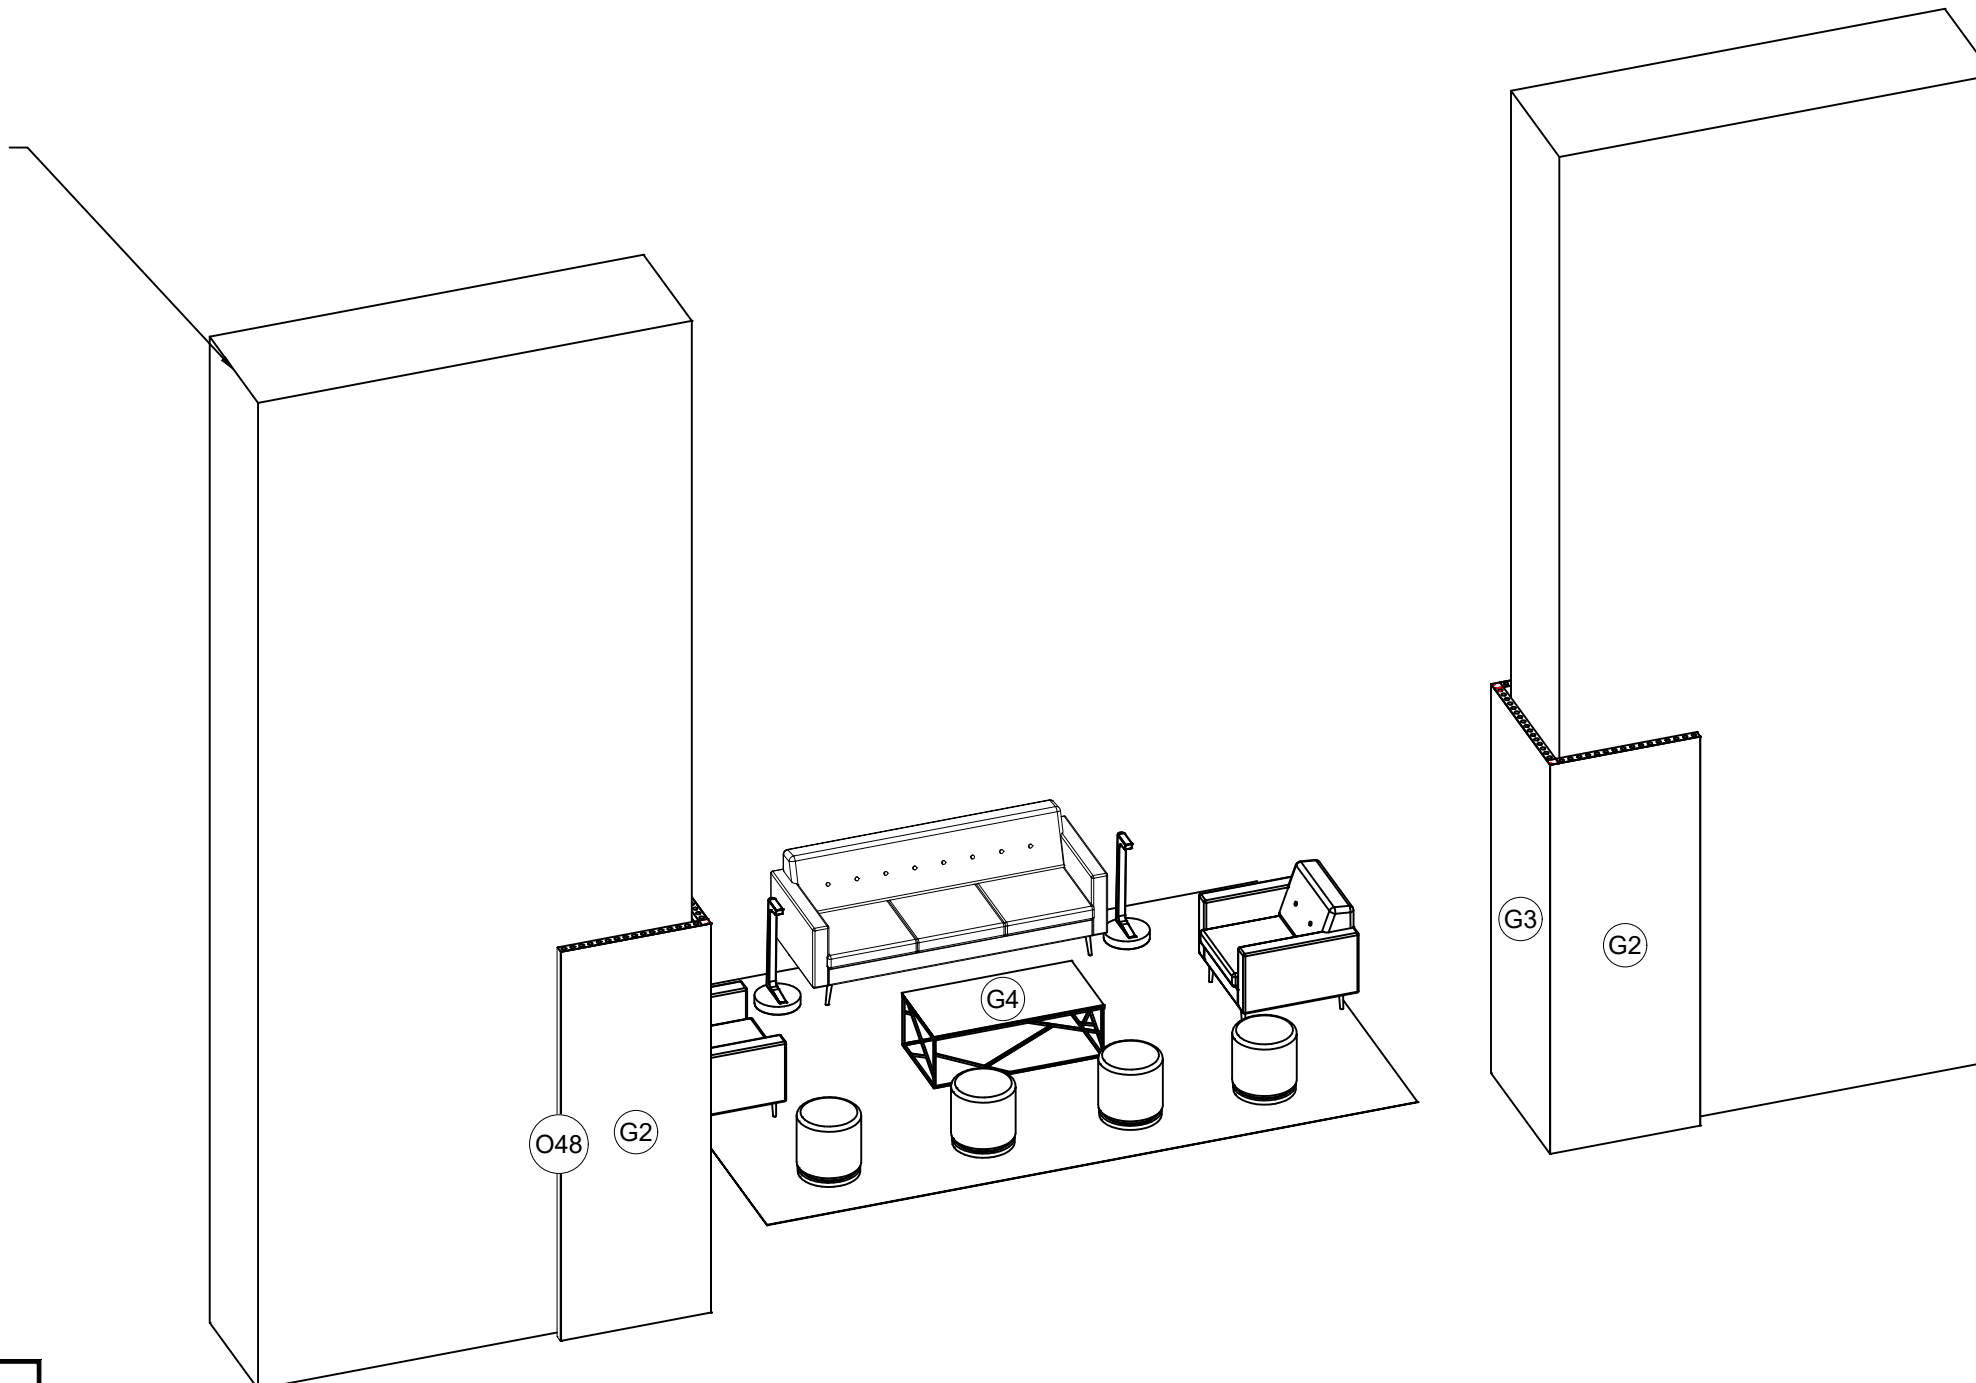

FACILITY
COLUMN

LESS THAN 30 DAYS OUT

MORE THAN 30 DAYS OUT

3D VIEW - 1

3D VIEW - 2

Pull List

I.D.	Qty	Type	Size	Area (SqFt)	Part Number	Description	Material	Color	Notes	Low Inv.
	2	FLEX Frame-Straight	19-1/2" x 117-3/16"		60400029	Straight Frame 08 Hole x 48 Hole	Aluminum	Silver	SF08480001	
	4	FLEX Frame-Straight	39-1/16" x 117-3/16"		60400044	Straight Frame 16 Hole x 48 Hole	Aluminum	Silver	SF16480001	
	8	FLEX Acc-Corner Post	0-5/16"		60440019	End piece for fabrics	Steel	Gray	bMX 614 S04 SET TG	X
	4	FLEX Acc-Corner Post	116-9/16"		60440021	Crn prof for fabric w/ 4 sides + thrds [2960MM]	Steel	Gray	CO6142960S04	
C12	24	FLEX Part-Connector	Standard		60440048	Manual M8 pin connector for LEDSkin	Aluminum	Silver	CO90120480100MKII	
O48	4	Overlay Panel	2-7/16" x 117-3/16"	2.0		Cover Profile 48 Hole	PVC 3MM	White		
G1	2	FLEX Fabric Graphic	21-15/16" x 117-3/16"	17.9		21-15/16" x 117-3/16" FLEX Fabric Graphic	Fabric	Graphic		
G2	2	FLEX Fabric Graphic	41-1/2" x 117-3/16"	33.8		41-1/2" x 117-3/16" FLEX Fabric Graphic	Fabric	Graphic		
G3	2	FLEX Fabric Graphic	43-15/16" x 117-3/16"	35.8		43-15/16" x 117-3/16" FLEX Fabric Graphic	Fabric	Graphic		
G4	1	Overlay Graphic Panel	24" x 47"	7.8		Overlay Grahic	PVC 3MM	graphic		
	2	Furniture	12" x 12" x 28-1/4"			Village Charging Hub	Metal	White		
	4	Ottoman	17" x 17" x 18"			Marche Swivel Ottoman, White Vinyl	Vinyl	White		
	2	Soft Seating	33" x 33-1/2" x 32"			Sterling Chair	Fabric	Gray		
	1	Soft Seating	82" x 33-1/2" x 32"			Sterling Sofa	Fabric	Gray		
	1	Table	47" x 24" x 16"			Alondra Cocktail Table, Glass, Chrome	Acrylic	Clear		

PLAN VIEW

STRUCTURE VIEW

POST LEGEND

FRONT ELEVATION

PLAN VIEW

CEILING HEIGHT 22'-0"

BALCONY

OPEN TO TOWER VIEW BELOW

OVERALL FLOORPLAN

UTILITIES LEGEND

QTY	DESCRIPTION
--	(5A) - 120V, 5 Amp
--	(10A) - 120V, 10 Amp
--	▽ - INTERNET LINE