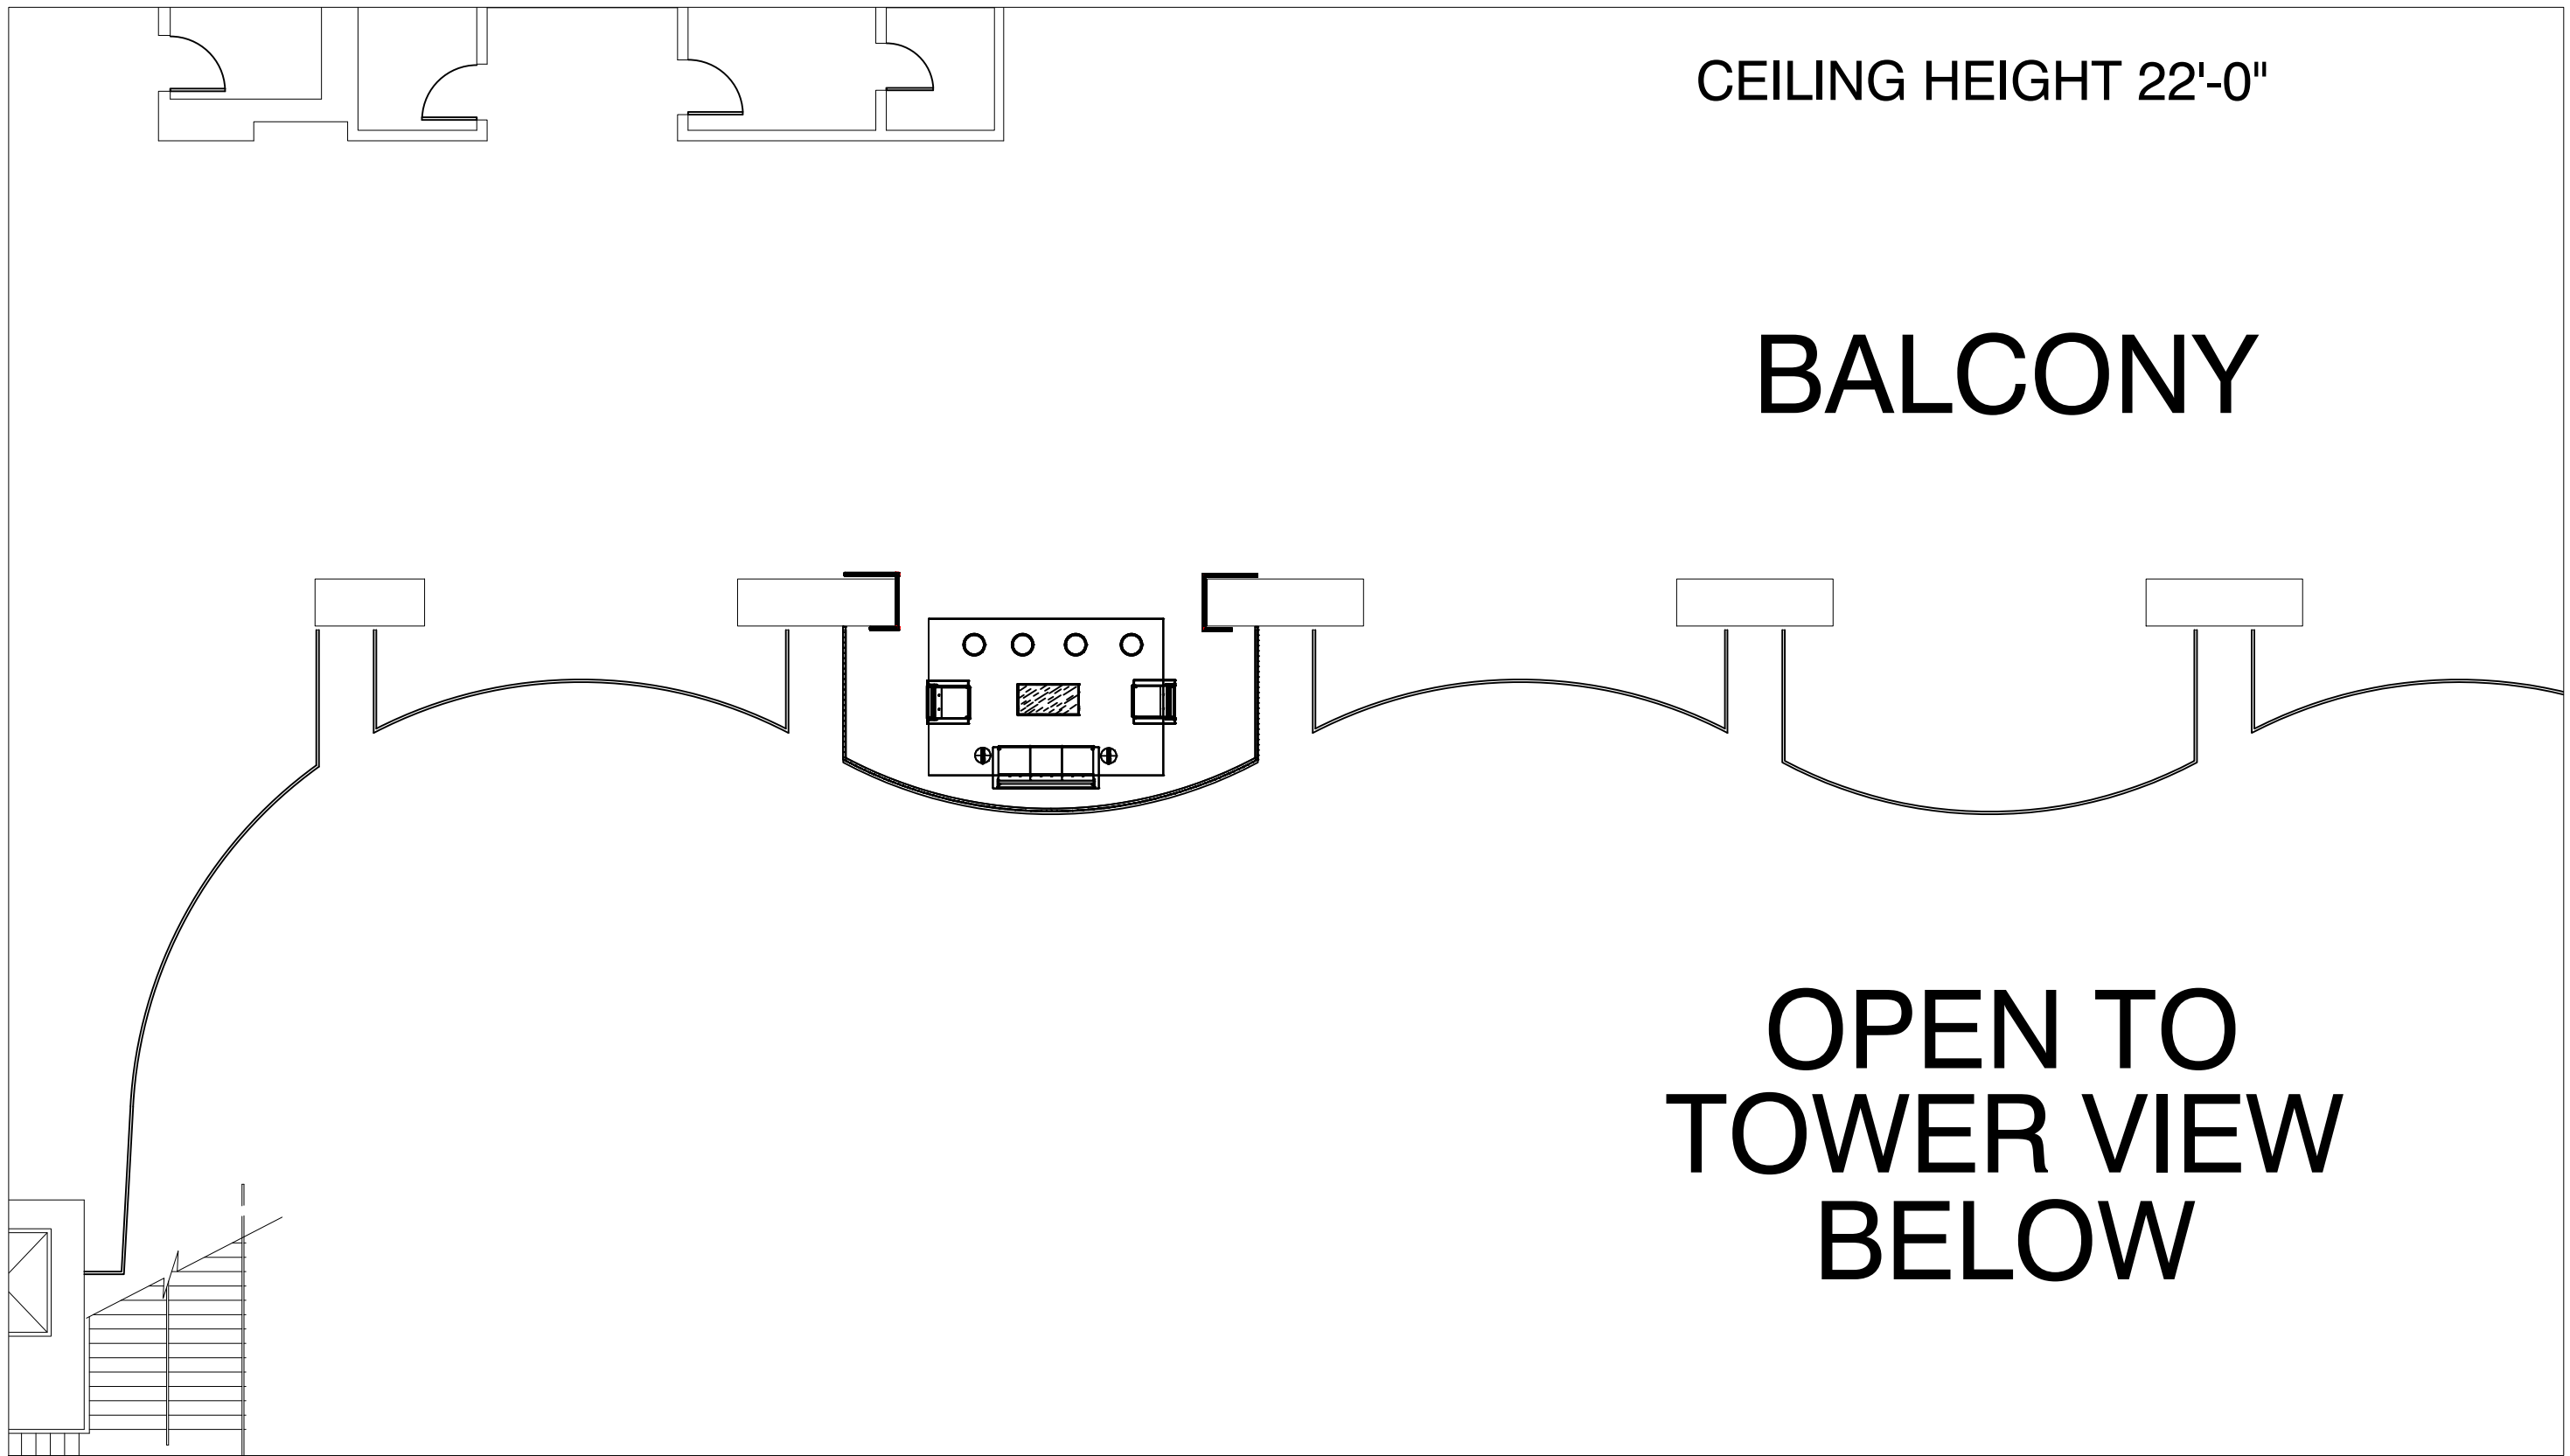

FACILITY
COLUMN

LESS THAN 30 DAYS OUT

MORE THAN 30 DAYS OUT

3D VIEW - 1

3D VIEW - 2

Pull List

I.D.	Qty	Type	Size	Area (SqFt)	Part Number	Description	Material	Color	Notes	Low Inv.
	2	FLEX Frame-Straight	19-1/2" x 117-3/16"		60400029	Straight Frame 08 Hole x 48 Hole	Aluminum	Silver	SF08480001	
	4	FLEX Frame-Straight	39-1/16" x 117-3/16"		60400044	Straight Frame 16 Hole x 48 Hole	Aluminum	Silver	SF16480001	
	8	FLEX Acc-Corner Post	0-5/16"		60440019	End piece for fabrics	Steel	Gray	bMX 614 S04 SET TG	X
	4	FLEX Acc-Corner Post	116-9/16"		60440021	Crn prof for fabric w/ 4 sides + thrds [2960MM]	Steel	Gray	CO6142960S04	
C12	24	FLEX Part-Connector	Standard		60440048	Manual M8 pin connector for LEDSkin	Aluminum	Silver	CO90120480100MKII	
O48	4	Overlay Panel	2-7/16" x 117-3/16"	2.0		Cover Profile 48 Hole	PVC 3MM	White		
G1	2	FLEX Fabric Graphic	21-15/16" x 117-3/16"	17.9		21-15/16" x 117-3/16" FLEX Fabric Graphic	Fabric	Graphic		
G2	2	FLEX Fabric Graphic	41-1/2" x 117-3/16"	33.8		41-1/2" x 117-3/16" FLEX Fabric Graphic	Fabric	Graphic		
G3	2	FLEX Fabric Graphic	43-15/16" x 117-3/16"	35.8		43-15/16" x 117-3/16" FLEX Fabric Graphic	Fabric	Graphic		
G4	1	Overlay Graphic Panel	24" x 47"	7.8		Overlay Grahic	PVC 3MM	graphic		
	2	Furniture	12" x 12" x 28-1/4"			Village Charging Hub	Metal	White		
	4	Ottoman	17" x 17" x 18"			Marche Swivel Ottoman, White Vinyl	Vinyl	White		
	2	Soft Seating	33" x 33-1/2" x 32"			Sterling Chair	Fabric	Gray		
	1	Soft Seating	82" x 33-1/2" x 32"			Sterling Sofa	Fabric	Gray		
	1	Table	47" x 24" x 16"			Alondra Cocktail Table, Glass, Chrome	Acrylic	Clear		

PLAN VIEW

STRUCTURE VIEW

POST LEGEND

FRONT ELEVATION

PLAN VIEW

CEILING HEIGHT 22'-0"

BALCONY

OPEN TO TOWER VIEW BELOW

OVERALL FLOORPLAN

UTILITIES LEGEND

QTY	DESCRIPTION
--	(5A) - 120V, 5 Amp
--	(10A) - 120V, 10 Amp
--	▽ - INTERNET LINE