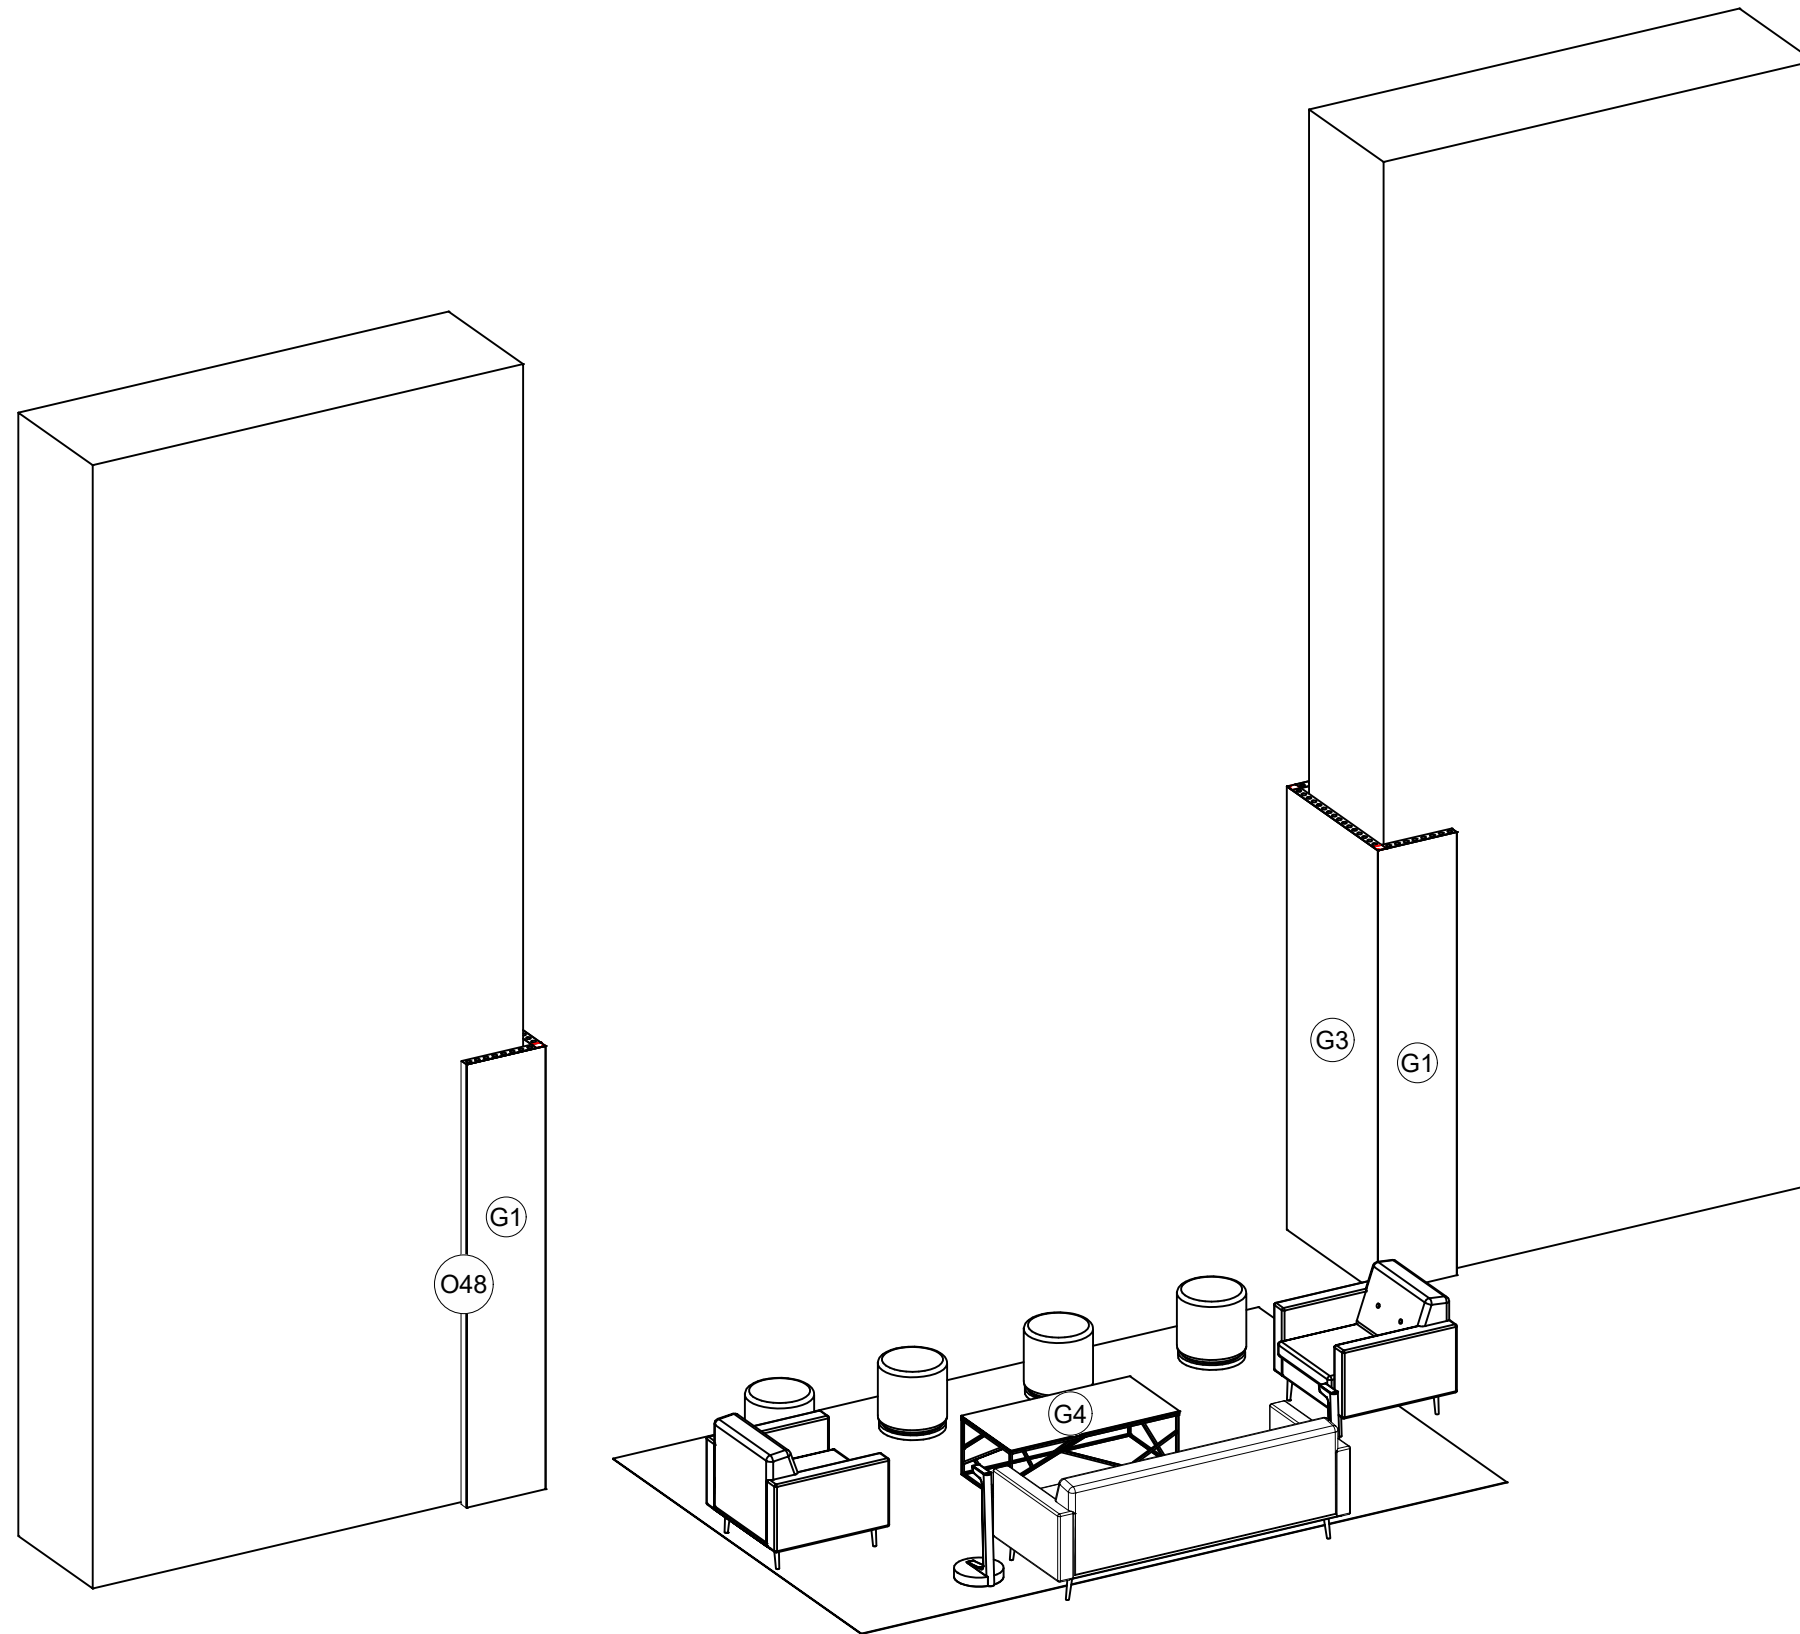

FACILITY
COLUMN

LESS THAN 30 DAYS OUT

MORE THAN 30 DAYS OUT

3D VIEW - 1

3D VIEW - 2

Pull List

I.D.	Qty	Type	Size	Area (SqFt)	Part Number	Description	Material	Color	Notes	Low Inv.
	2	FLEX Frame-Straight	19-1/2" x 117-3/16"		60400029	Straight Frame 08 Hole x 48 Hole	Aluminum	Silver	SF08480001	
	4	FLEX Frame-Straight	39-1/16" x 117-3/16"		60400044	Straight Frame 16 Hole x 48 Hole	Aluminum	Silver	SF16480001	
	8	FLEX Acc-Corner Post	0-5/16"		60440019	End piece for fabrics	Steel	Gray	bMX 614 S04 SET TG	X
	4	FLEX Acc-Corner Post	116-9/16"		60440021	Crn prof for fabric w/ 4 sides + thrds [2960MM]	Steel	Gray	CO6142960S04	
C12	24	FLEX Part-Connector	Standard		60440048	Manual M8 pin connector for LEDSkin	Aluminum	Silver	CO90120480100MKII	
O48	4	Overlay Panel	2-7/16" x 117-3/16"	2.0		Cover Profile 48 Hole	PVC 3MM	White		
G1	2	FLEX Fabric Graphic	21-15/16" x 117-3/16"	17.9		21-15/16" x 117-3/16" FLEX Fabric Graphic	Fabric	Graphic		
G2	2	FLEX Fabric Graphic	41-1/2" x 117-3/16"	33.8		41-1/2" x 117-3/16" FLEX Fabric Graphic	Fabric	Graphic		
G3	2	FLEX Fabric Graphic	43-15/16" x 117-3/16"	35.8		43-15/16" x 117-3/16" FLEX Fabric Graphic	Fabric	Graphic		
G4	1	Overlay Graphic Panel	24" x 47"	7.8		Overlay Grahic	PVC 3MM	graphic		
	2	Furniture	12" x 12" x 28-1/4"			Village Charging Hub	Metal	White		
	4	Ottoman	17" x 17" x 18"			Marche Swivel Ottoman, White Vinyl	Vinyl	White		
	2	Soft Seating	33" x 33-1/2" x 32"			Sterling Chair	Fabric	Gray		
	1	Soft Seating	82" x 33-1/2" x 32"			Sterling Sofa	Fabric	Gray		
	1	Table	47" x 24" x 16"			Alondra Cocktail Table, Glass, Chrome	Acrylic	Clear		

PLAN VIEW

STRUCTURE VIEW

POST LEGEND

FRONT ELEVATION

PLAN VIEW

CEILING HEIGHT 22'-0"

BALCONY

OPEN TO TOWER VIEW BELOW

OVERALL FLOORPLAN

UTILITIES LEGEND

QTY	DESCRIPTION
--	(5A) - 120V, 5 Amp
--	(10A) - 120V, 10 Amp
--	▽ - INTERNET LINE