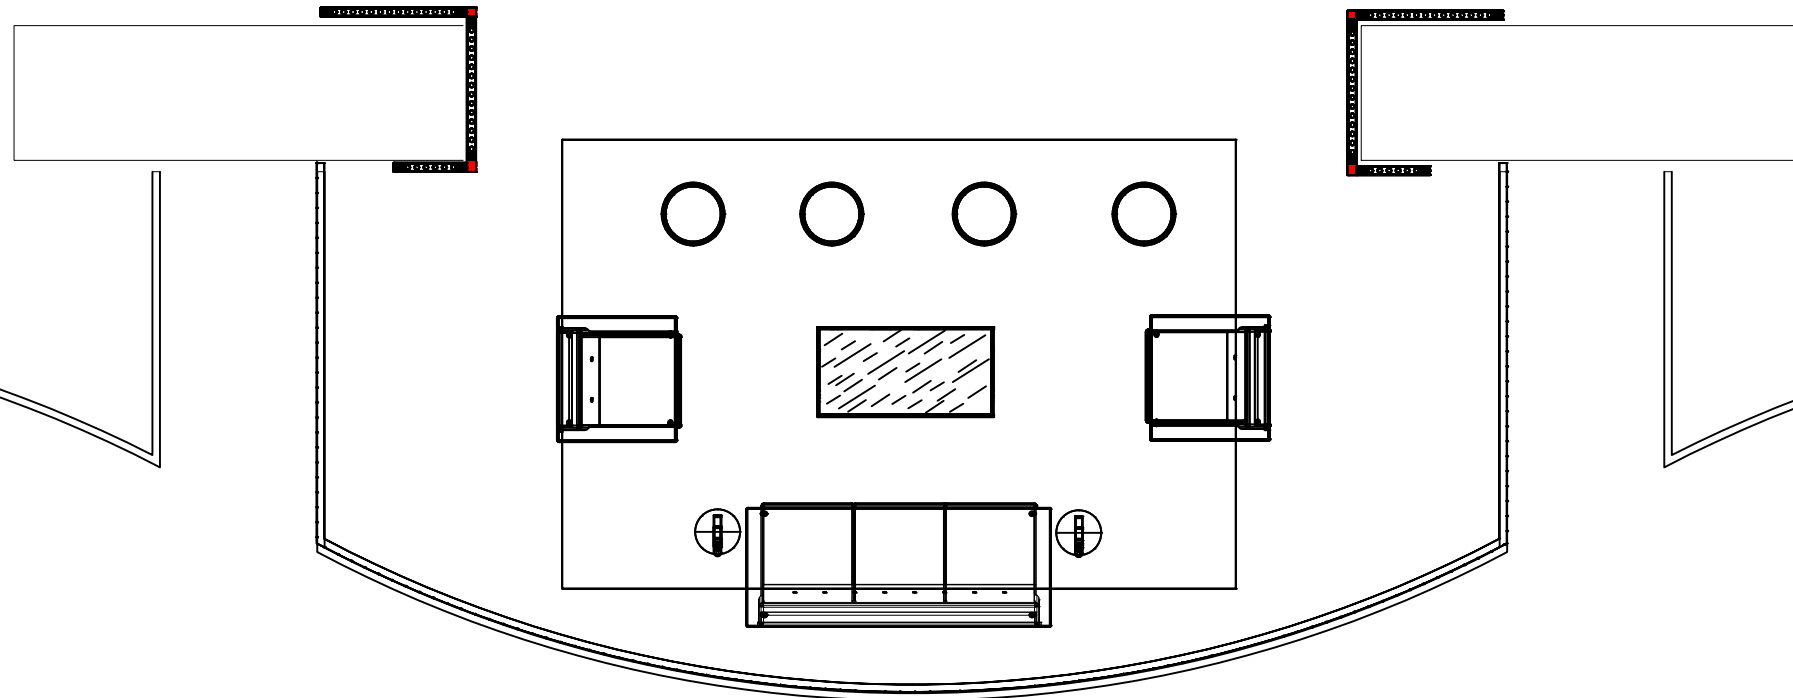

FACILITY
COLUMN

LESS THAN 30 DAYS OUT

MORE THAN 30 DAYS OUT

3D VIEW - 1

3D VIEW - 2

Pull List

I.D.	Qty	Type	Size	Area (SqFt)	Part Number	Description	Material	Color	Notes	Low Inv.
	2	FLEX Frame-Straight	19-1/2" x 117-3/16"		60400029	Straight Frame 08 Hole x 48 Hole	Aluminum	Silver	SF08480001	
	4	FLEX Frame-Straight	39-1/16" x 117-3/16"		60400044	Straight Frame 16 Hole x 48 Hole	Aluminum	Silver	SF16480001	
	8	FLEX Acc-Corner Post	0-5/16"		60440019	End piece for fabrics	Steel	Gray	bMX 614 S04 SET TG	X
	4	FLEX Acc-Corner Post	116-9/16"		60440021	Crn prof for fabric w/ 4 sides + thrds [2960MM]	Steel	Gray	CO6142960S04	
C12	24	FLEX Part-Connector	Standard		60440048	Manual M8 pin connector for LEDSkin	Aluminum	Silver	CO90120480100MKII	
O48	4	Overlay Panel	2-7/16" x 117-3/16"	2.0		Cover Profile 48 Hole	PVC 3MM	White		
G1	2	FLEX Fabric Graphic	21-15/16" x 117-3/16"	17.9		21-15/16" x 117-3/16" FLEX Fabric Graphic	Fabric	Graphic		
G2	2	FLEX Fabric Graphic	41-1/2" x 117-3/16"	33.8		41-1/2" x 117-3/16" FLEX Fabric Graphic	Fabric	Graphic		
G3	2	FLEX Fabric Graphic	43-15/16" x 117-3/16"	35.8		43-15/16" x 117-3/16" FLEX Fabric Graphic	Fabric	Graphic		
G4	1	Overlay Graphic Panel	24" x 47"	7.8		Overlay Grahic	PVC 3MM	graphic		
	2	Furniture	12" x 12" x 28-1/4"			Village Charging Hub	Metal	White		
	4	Ottoman	17" x 17" x 18"			Marche Swivel Ottoman, White Vinyl	Vinyl	White		
	2	Soft Seating	33" x 33-1/2" x 32"			Sterling Chair	Fabric	Gray		
	1	Soft Seating	82" x 33-1/2" x 32"			Sterling Sofa	Fabric	Gray		
	1	Table	47" x 24" x 16"			Alondra Cocktail Table, Glass, Chrome	Acrylic	Clear		

PLAN VIEW

STRUCTURE VIEW

POST LEGEND

FRONT ELEVATION

PLAN VIEW

CEILING HEIGHT 22'-0"

BALCONY

OPEN TO TOWER VIEW BELOW

OVERALL FLOORPLAN

UTILITIES LEGEND

QTY	DESCRIPTION
--	(5A) - 120V, 5 Amp
--	(10A) - 120V, 10 Amp
--	▽ - INTERNET LINE