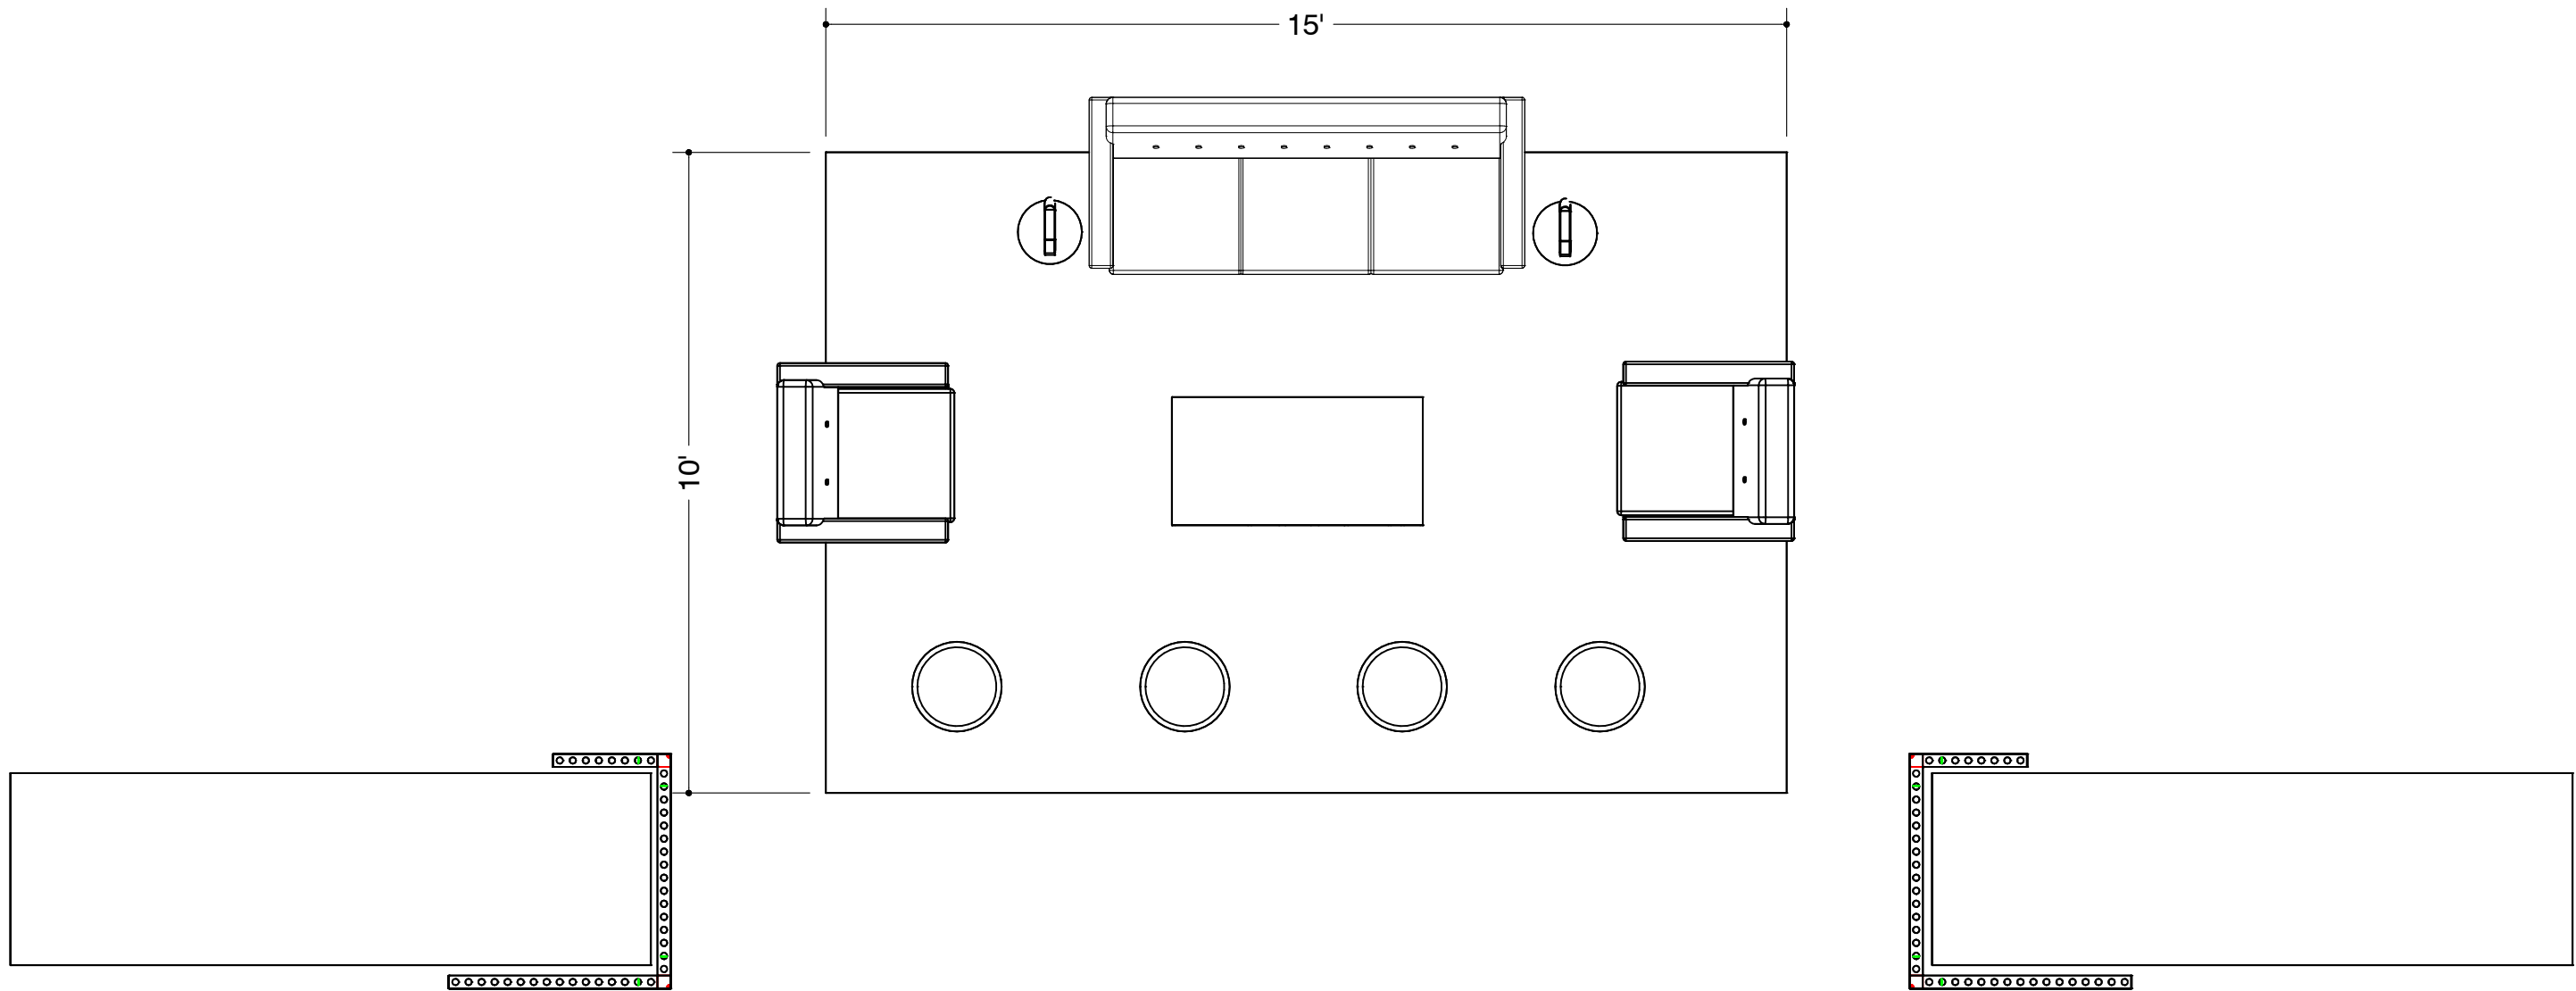

FACILITY
COLUMN

LESS THAN 30 DAYS OUT

MORE THAN 30 DAYS OUT

3D VIEW - 1

3D VIEW - 2

Pull List

I.D.	Qty	Type	Size	Area (SqFt)	Part Number	Description	Material	Color	Notes	Low Inv.
	2	FLEX Frame-Straight	19-1/2" x 117-3/16"		60400029	Straight Frame 08 Hole x 48 Hole	Aluminum	Silver	SF08480001	
	4	FLEX Frame-Straight	39-1/16" x 117-3/16"		60400044	Straight Frame 16 Hole x 48 Hole	Aluminum	Silver	SF16480001	
	8	FLEX Acc-Corner Post	0-5/16"		60440019	End piece for fabrics	Steel	Gray	bMX 614 S04 SET TG	X
	4	FLEX Acc-Corner Post	116-9/16"		60440021	Crn prof for fabric w/ 4 sides + thrds [2960MM]	Steel	Gray	CO6142960S04	
C12	24	FLEX Part-Connector	Standard		60440048	Manual M8 pin connector for LEDSkin	Aluminum	Silver	CO90120480100MKII	
O48	4	Overlay Panel	2-7/16" x 117-3/16"	2.0		Cover Profile 48 Hole	PVC 3MM	White		
G1	2	FLEX Fabric Graphic	21-15/16" x 117-3/16"	17.9		21-15/16" x 117-3/16" FLEX Fabric Graphic	Fabric	Graphic		
G2	2	FLEX Fabric Graphic	41-1/2" x 117-3/16"	33.8		41-1/2" x 117-3/16" FLEX Fabric Graphic	Fabric	Graphic		
G3	2	FLEX Fabric Graphic	43-15/16" x 117-3/16"	35.8		43-15/16" x 117-3/16" FLEX Fabric Graphic	Fabric	Graphic		
G4	1	Overlay Graphic Panel	24" x 47"	7.8		Overlay Grahic	PVC 3MM	graphic		
	2	Furniture	12" x 12" x 28-1/4"			Village Charging Hub	Metal	White		
	4	Ottoman	17" x 17" x 18"			Marche Swivel Ottoman, White Vinyl	Vinyl	White		
	2	Soft Seating	33" x 33-1/2" x 32"			Sterling Chair	Fabric	Gray		
	1	Soft Seating	82" x 33-1/2" x 32"			Sterling Sofa	Fabric	Gray		
	1	Table	47" x 24" x 16"			Alondra Cocktail Table, Glass, Chrome	Acrylic	Clear		

PLAN VIEW

STRUCTURE VIEW

POST LEGEND

FRONT ELEVATION

PLAN VIEW

CEILING HEIGHT 22'-0"

BALCONY

OPEN TO TOWER VIEW BELOW

OVERALL FLOORPLAN

UTILITIES LEGEND

QTY	DESCRIPTION
--	(5A) - 120V, 5 Amp
--	(10A) - 120V, 10 Amp
--	▽ - INTERNET LINE