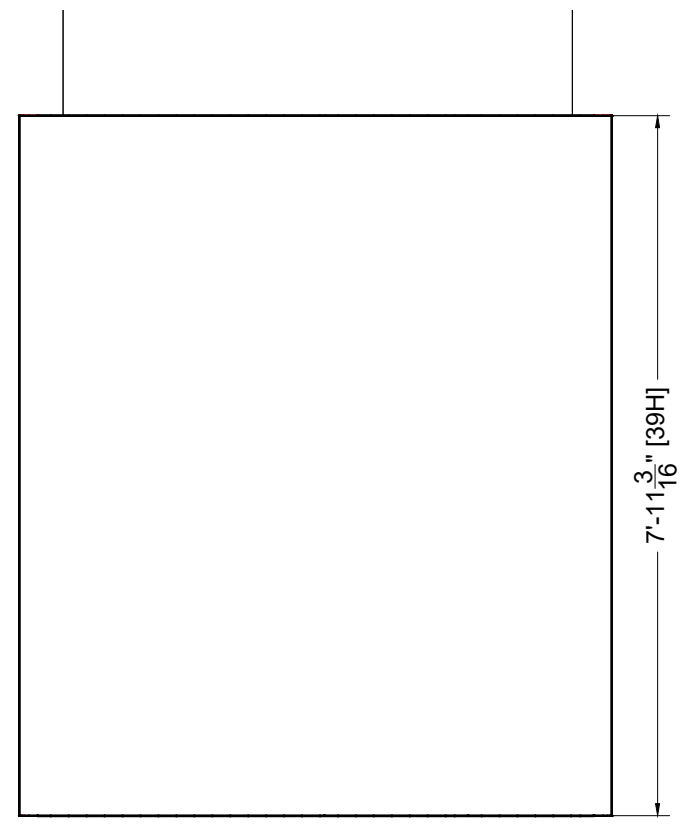

# **Column Wrap 14**

HYATT Texas A1

AAAAI 2023 Annual Conference

Jul 28, 2022

**Not for Production**

I.D.	Qty	Type	Size	Area (SqFt)	Part Number	Description	Material	Color	Low Inv.
	4	FLEX Frame-Straight	17-1/16" x 95-3/16"		60400057	Straight Frame 07 Hole x 39 Hole	Aluminum	Silver	
	2	FLEX Frame-Straight	19-1/2" x 95-3/16"		60400028	Straight Frame 08 Hole x 39 Hole	Aluminum	Silver	
	4	FLEX Frame-Straight	39-1/16" x 95-3/16"		60400043	Straight Frame 16 Hole x 39 Hole	Aluminum	Silver	
	8	FLEX Acc-Corner Post	0-5/16"		60440019	End piece for fabrics	Steel	Gray	X
	4	FLEX Acc-Corner Post	94-9/16"		60440020	Cmr prof for fabric w/ 4 sides + thrds [2402MM]	Steel	Gray	
A	2	FLEX Fabric Graphic	61" x 95-3/16"	40.3		61" x 95-3/16" FLEX Fabric Graphic	Fabric	Graphic	
B	2	FLEX Fabric Graphic	80-9/16" x 95-3/16"	53.3		80-9/16" x 95-3/16" FLEX Fabric Graphic	Fabric	Graphic	