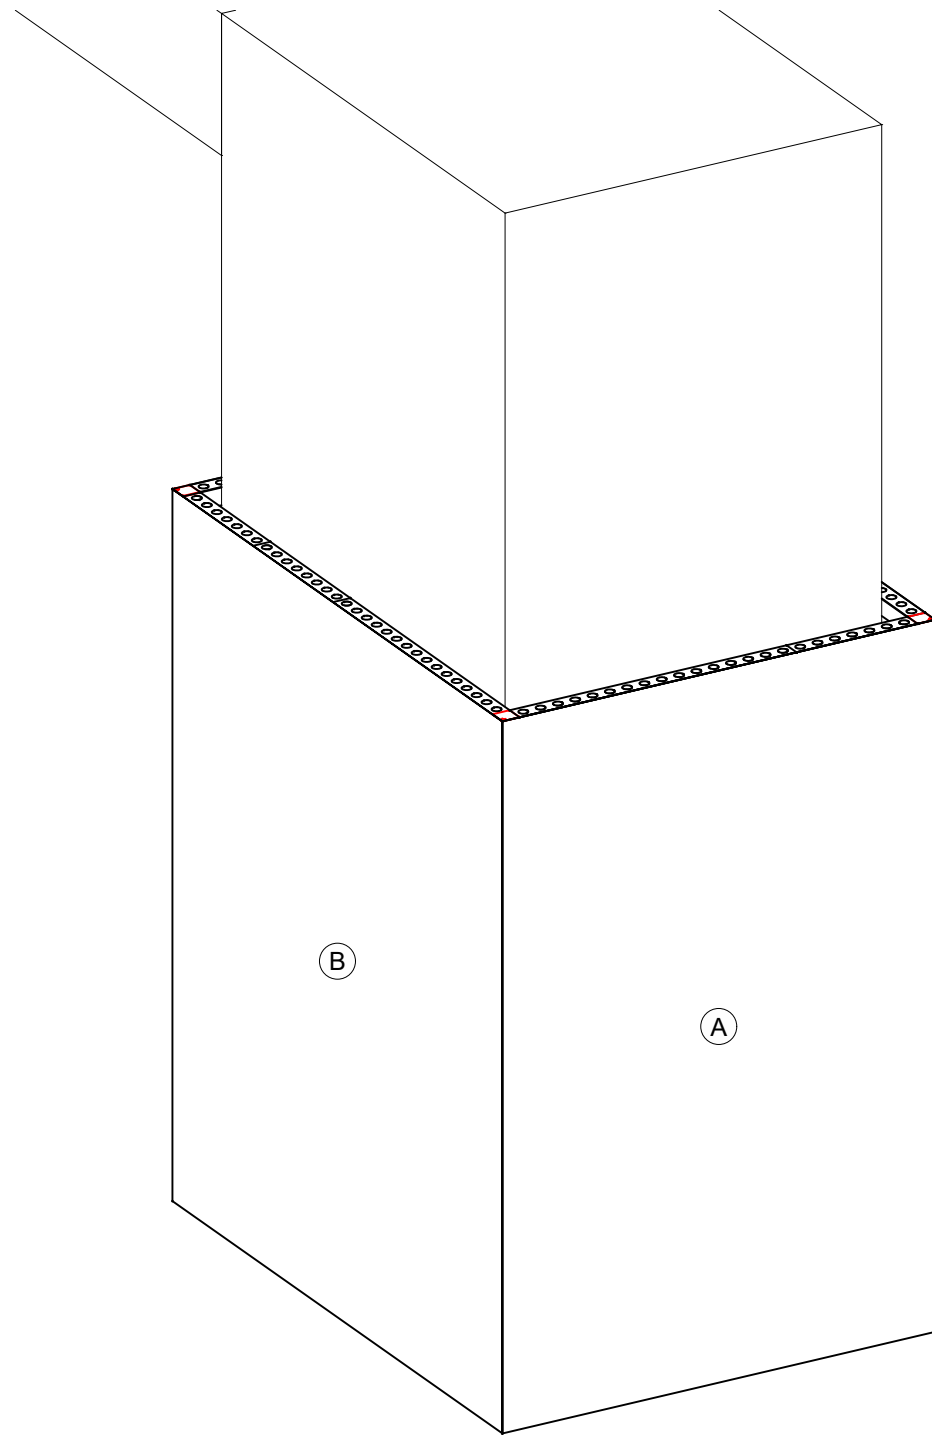

# **Column Wrap 14**

HYATT Texas A1

AAAAI 2023 Annual Conference

Jul 28, 2022

**Not for Production**

I.D.	Qty	Type	Size	Area (SqFt)	Part Number	Description	Material	Color	Low Inv.
	4	FLEX Frame-Straight	17-1/16" x 95-3/16"		60400057	Straight Frame 07 Hole x 39 Hole	Aluminum	Silver	
	2	FLEX Frame-Straight	19-1/2" x 95-3/16"		60400028	Straight Frame 08 Hole x 39 Hole	Aluminum	Silver	
	4	FLEX Frame-Straight	39-1/16" x 95-3/16"		60400043	Straight Frame 16 Hole x 39 Hole	Aluminum	Silver	
	8	FLEX Acc-Corner Post	0-5/16"		60440019	End piece for fabrics	Steel	Gray	X
	4	FLEX Acc-Corner Post	94-9/16"		60440020	Cmr prof for fabric w/ 4 sides + thrds [2402MM]	Steel	Gray	
A	2	FLEX Fabric Graphic	61" x 95-3/16"	40.3		61" x 95-3/16" FLEX Fabric Graphic	Fabric	Graphic	
B	2	FLEX Fabric Graphic	80-9/16" x 95-3/16"	53.3		80-9/16" x 95-3/16" FLEX Fabric Graphic	Fabric	Graphic	