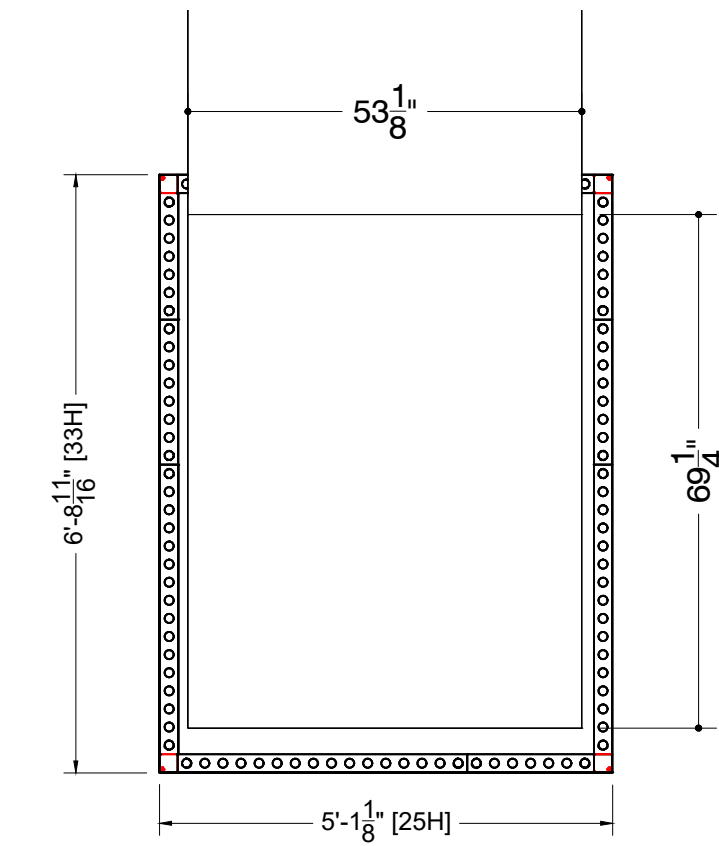

# **Column Wrap 14**

HYATT Texas A1

AAAAI 2023 Annual Conference

Jul 28, 2022

**Not for Production**

I.D.	Qty	Type	Size	Area (SqFt)	Part Number	Description	Material	Color	Low Inv.
	4	FLEX Frame-Straight	17-1/16" x 95-3/16"		60400057	Straight Frame 07 Hole x 39 Hole	Aluminum	Silver	
	2	FLEX Frame-Straight	19-1/2" x 95-3/16"		60400028	Straight Frame 08 Hole x 39 Hole	Aluminum	Silver	
	4	FLEX Frame-Straight	39-1/16" x 95-3/16"		60400043	Straight Frame 16 Hole x 39 Hole	Aluminum	Silver	
	8	FLEX Acc-Corner Post	0-5/16"		60440019	End piece for fabrics	Steel	Gray	X
	4	FLEX Acc-Corner Post	94-9/16"		60440020	Cmr prof for fabric w/ 4 sides + thrds [2402MM]	Steel	Gray	
A	2	FLEX Fabric Graphic	61" x 95-3/16"	40.3		61" x 95-3/16" FLEX Fabric Graphic	Fabric	Graphic	
B	2	FLEX Fabric Graphic	80-9/16" x 95-3/16"	53.3		80-9/16" x 95-3/16" FLEX Fabric Graphic	Fabric	Graphic	