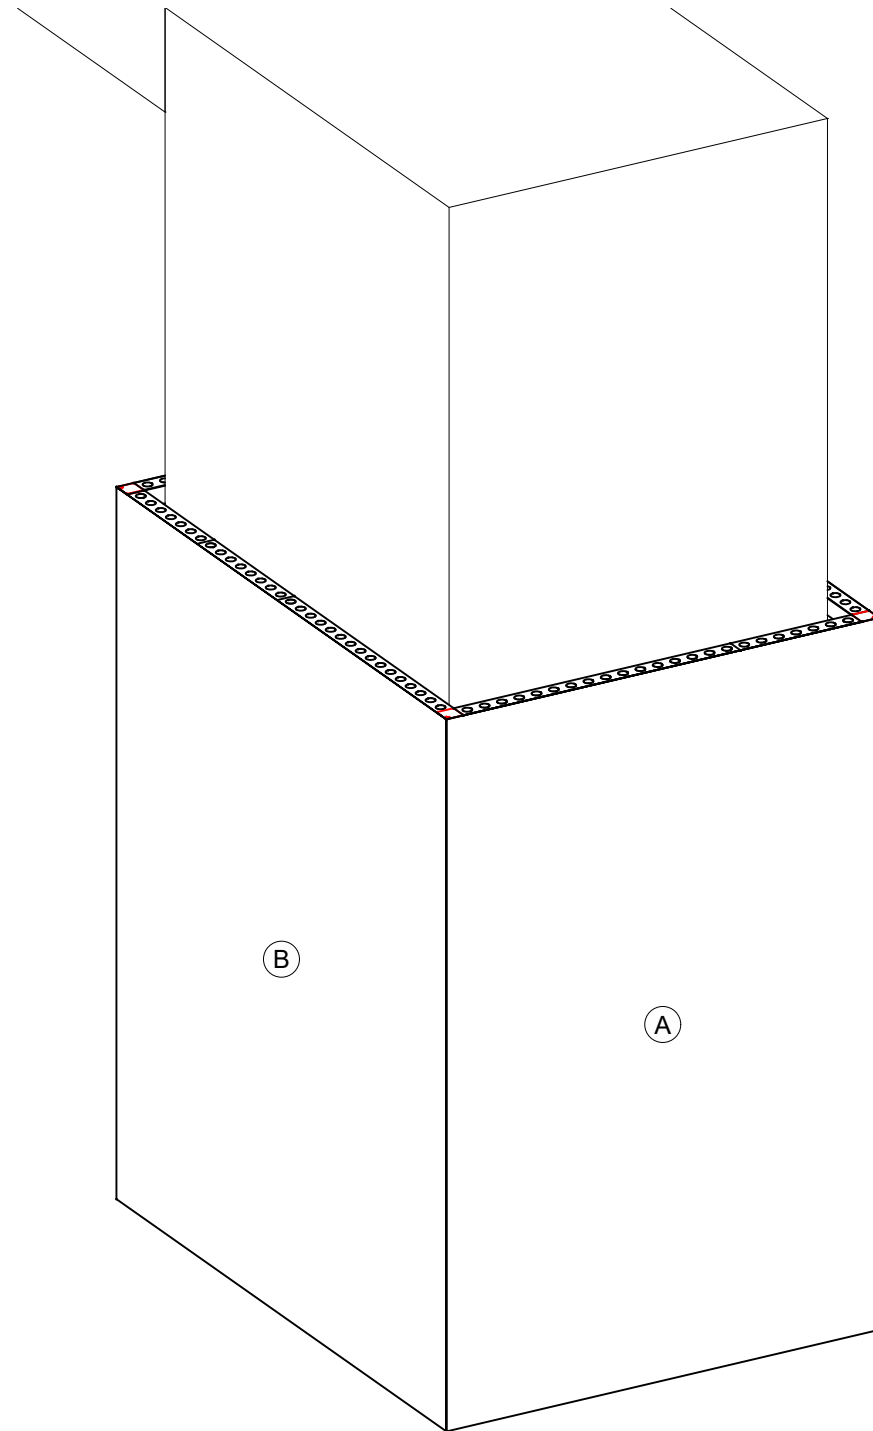

Freeman¹

Column Wrap 15

HYATT Texas 3

AAAAI 2023 Annual Conference

Jul 28, 2022

Not for Production

I.D.	Qty	Type	Size	Area (SqFt)	Part Number	Description	Material	Color	Low Inv.
	4	FLEX Frame-Straight	17-1/16" x 95-3/16"		60400057	Straight Frame 07 Hole x 39 Hole	Aluminum	Silver	
	2	FLEX Frame-Straight	19-1/2" x 95-3/16"		60400028	Straight Frame 08 Hole x 39 Hole	Aluminum	Silver	
	4	FLEX Frame-Straight	39-1/16" x 95-3/16"		60400043	Straight Frame 16 Hole x 39 Hole	Aluminum	Silver	
	8	FLEX Acc-Corner Post	0-5/16"		60440019	End piece for fabrics	Steel	Gray	X
	4	FLEX Acc-Corner Post	94-9/16"		60440020	Cmr prof for fabric w/ 4 sides + thrds [2402MM]	Steel	Gray	
A	2	FLEX Fabric Graphic	61" x 95-3/16"	40.3		61" x 95-3/16" FLEX Fabric Graphic	Fabric	Graphic	
B	2	FLEX Fabric Graphic	80-9/16" x 95-3/16"	53.3		80-9/16" x 95-3/16" FLEX Fabric Graphic	Fabric	Graphic	