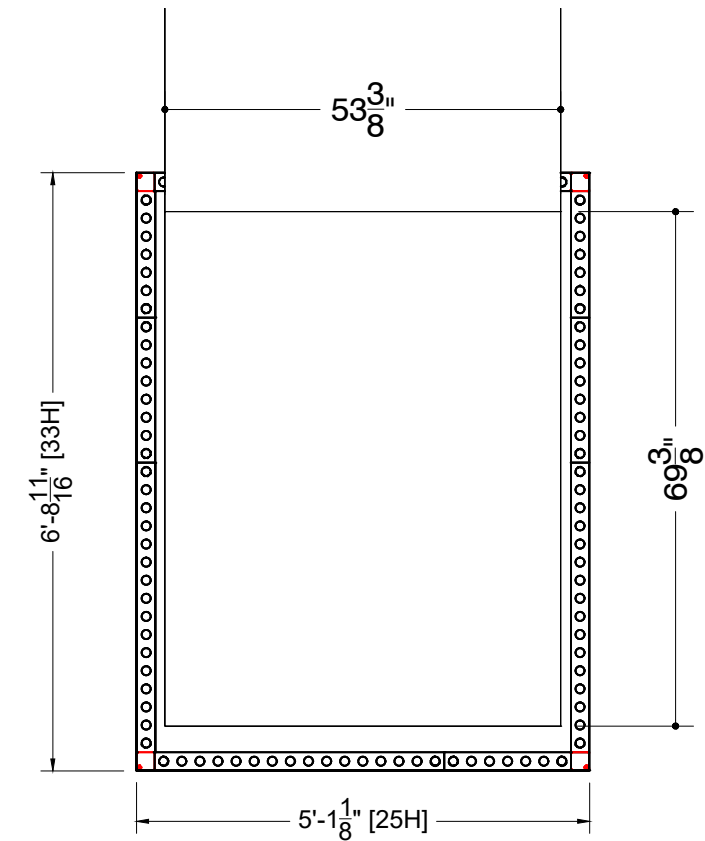

Freeman¹

Column Wrap 15

HYATT Texas 3

AAAAI 2023 Annual Conference

Jul 28, 2022

Not for Production

I.D.	Qty	Type	Size	Area (SqFt)	Part Number	Description	Material	Color	Low Inv.
	4	FLEX Frame-Straight	17-1/16" x 95-3/16"		60400057	Straight Frame 07 Hole x 39 Hole	Aluminum	Silver	
	2	FLEX Frame-Straight	19-1/2" x 95-3/16"		60400028	Straight Frame 08 Hole x 39 Hole	Aluminum	Silver	
	4	FLEX Frame-Straight	39-1/16" x 95-3/16"		60400043	Straight Frame 16 Hole x 39 Hole	Aluminum	Silver	
	8	FLEX Acc-Corner Post	0-5/16"		60440019	End piece for fabrics	Steel	Gray	X
	4	FLEX Acc-Corner Post	94-9/16"		60440020	Cmr prof for fabric w/ 4 sides + thrds [2402MM]	Steel	Gray	
A	2	FLEX Fabric Graphic	61" x 95-3/16"	40.3		61" x 95-3/16" FLEX Fabric Graphic	Fabric	Graphic	
B	2	FLEX Fabric Graphic	80-9/16" x 95-3/16"	53.3		80-9/16" x 95-3/16" FLEX Fabric Graphic	Fabric	Graphic	