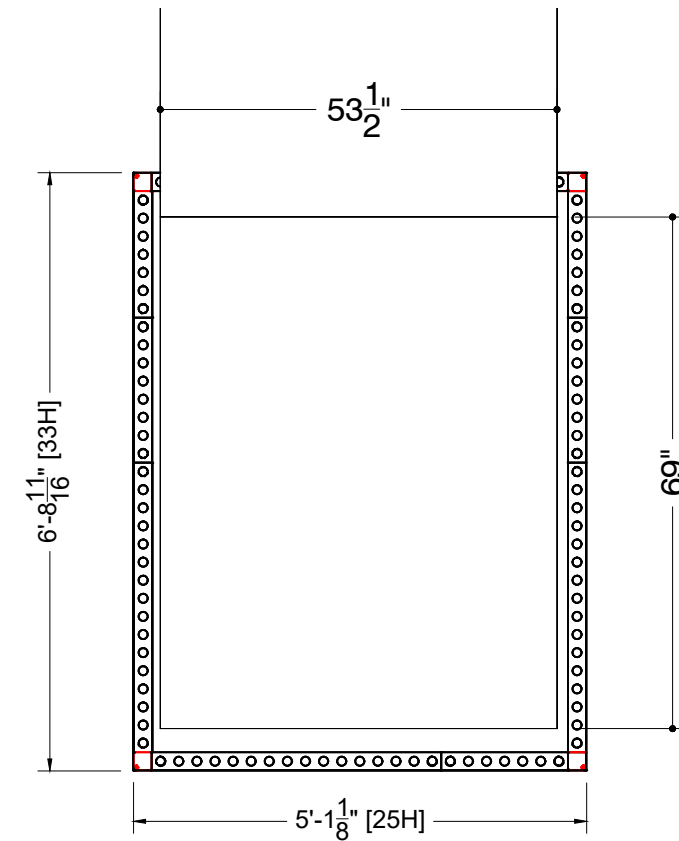

Freeman¹

Column Wrap 16

HYATT Texas 5

AAAAI 2023 Annual Conference

Jul 28, 2022

Not for Production

I.D.	Qty	Type	Size	Area (SqFt)	Part Number	Description	Material	Color	Low Inv.
	4	FLEX Frame-Straight	17-1/16" x 95-3/16"		60400057	Straight Frame 07 Hole x 39 Hole	Aluminum	Silver	
	2	FLEX Frame-Straight	19-1/2" x 95-3/16"		60400028	Straight Frame 08 Hole x 39 Hole	Aluminum	Silver	
	4	FLEX Frame-Straight	39-1/16" x 95-3/16"		60400043	Straight Frame 16 Hole x 39 Hole	Aluminum	Silver	
	8	FLEX Acc-Corner Post	0-5/16"		60440019	End piece for fabrics	Steel	Gray	X
	4	FLEX Acc-Corner Post	94-9/16"		60440020	Cmr prof for fabric w/ 4 sides + thrds [2402MM]	Steel	Gray	
A	2	FLEX Fabric Graphic	61" x 95-3/16"	40.3		61" x 95-3/16" FLEX Fabric Graphic	Fabric	Graphic	
B	2	FLEX Fabric Graphic	80-9/16" x 95-3/16"	53.3		80-9/16" x 95-3/16" FLEX Fabric Graphic	Fabric	Graphic	