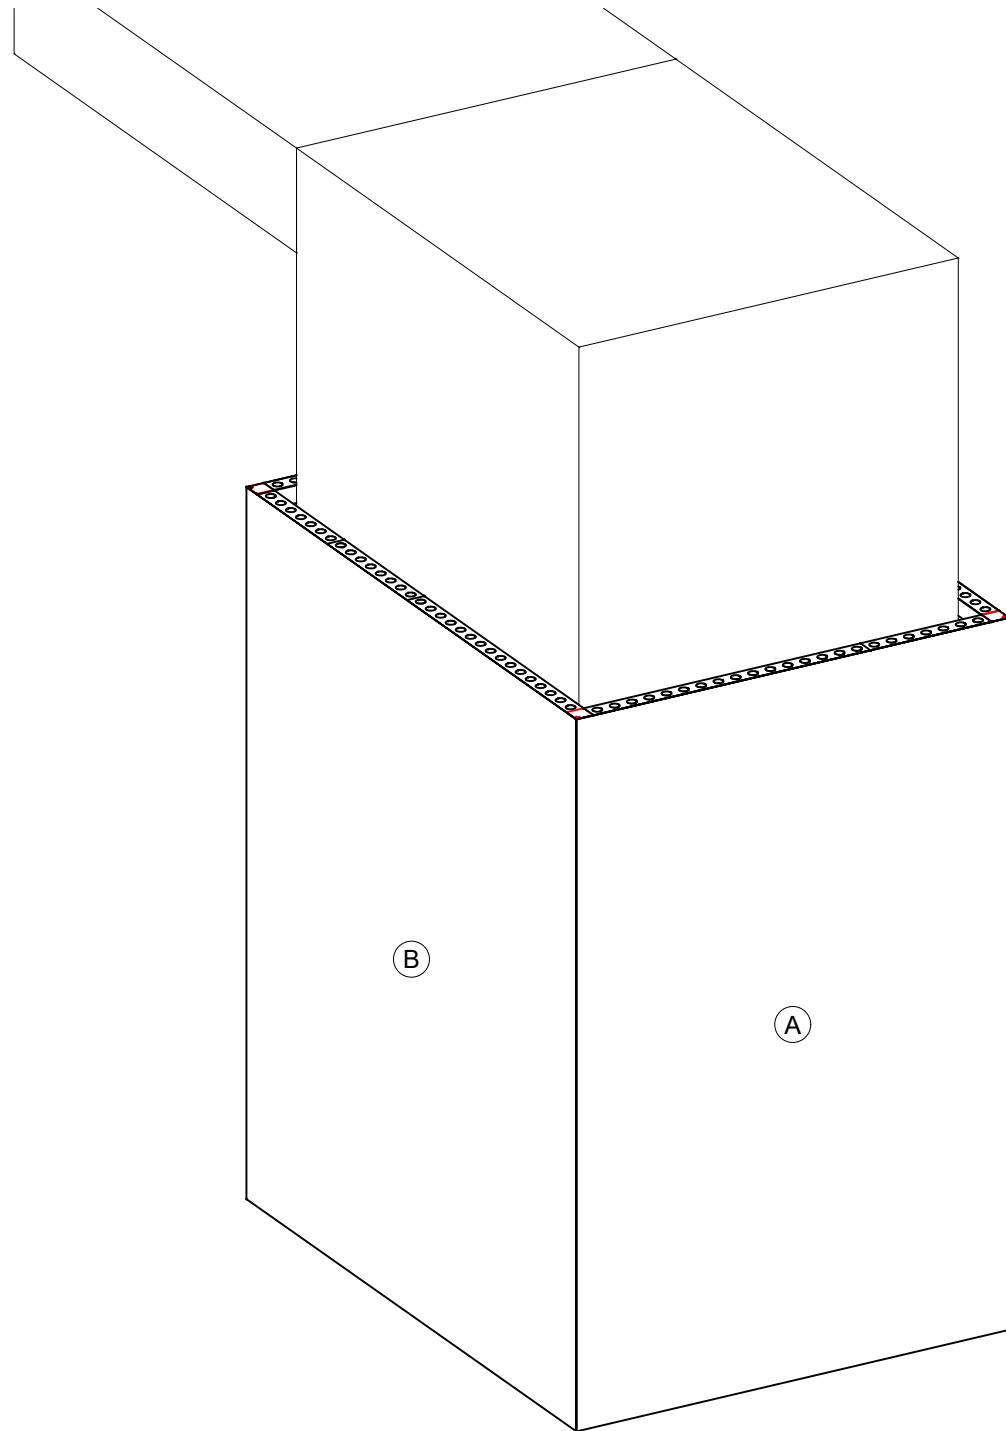

Freeman¹

Column Wrap 16

HYATT Texas 5

AAAAI 2023 Annual Conference

Jul 28, 2022

Not for Production

I.D.	Qty	Type	Size	Area (SqFt)	Part Number	Description	Material	Color	Low Inv.
	4	FLEX Frame-Straight	17-1/16" x 95-3/16"		60400057	Straight Frame 07 Hole x 39 Hole	Aluminum	Silver	
	2	FLEX Frame-Straight	19-1/2" x 95-3/16"		60400028	Straight Frame 08 Hole x 39 Hole	Aluminum	Silver	
	4	FLEX Frame-Straight	39-1/16" x 95-3/16"		60400043	Straight Frame 16 Hole x 39 Hole	Aluminum	Silver	
	8	FLEX Acc-Corner Post	0-5/16"		60440019	End piece for fabrics	Steel	Gray	X
	4	FLEX Acc-Corner Post	94-9/16"		60440020	Cmr prof for fabric w/ 4 sides + thrds [2402MM]	Steel	Gray	
A	2	FLEX Fabric Graphic	61" x 95-3/16"	40.3		61" x 95-3/16" FLEX Fabric Graphic	Fabric	Graphic	
B	2	FLEX Fabric Graphic	80-9/16" x 95-3/16"	53.3		80-9/16" x 95-3/16" FLEX Fabric Graphic	Fabric	Graphic	