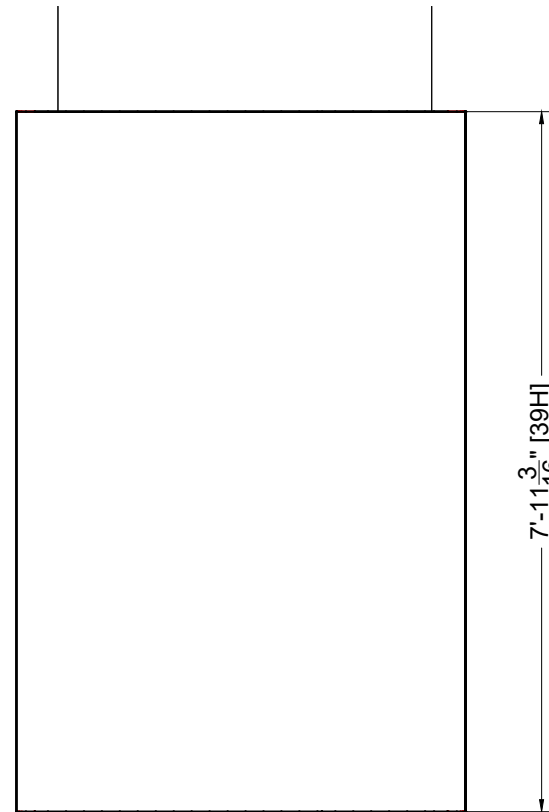

# **Column Wrap 13**

**HYATT LONESTAR C**

**AAAAI 2023 Annual Conference**

Jul 15, 2022

Not for Production									
I.D.	Qty	Type	Size	Area (SqFt)	Part Number	Description	Material	Color	Low Inv.
	4	FLEX Frame-Straight	17-1/16" x 95-3/16"		60400057	Straight Frame 07 Hole x 39 Hole	Aluminum	Silver	
	4	FLEX Frame-Straight	39-1/16" x 95-3/16"		60400043	Straight Frame 16 Hole x 39 Hole	Aluminum	Silver	
	8	FLEX Acc-Corner Post	0-5/16"		60440019	End piece for fabrics	Steel	Gray	X
	4	FLEX Acc-Corner Post	94-9/16"		60440020	Cmr prof for fabric w/ 4 sides + thrds [2402MM]	Steel	Gray	
A	4	FLEX Fabric Graphic	61" x 95-3/16"	40.3		61" x 95-3/16" FLEX Fabric Graphic	Fabric	Graphic	