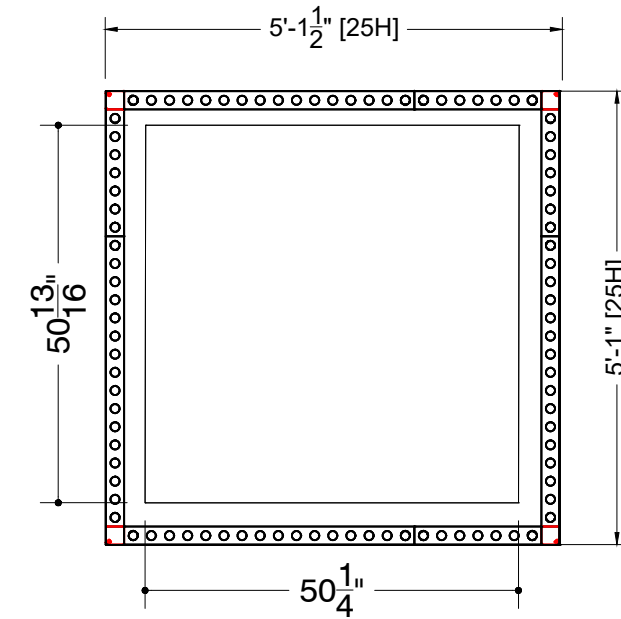

# **Column Wrap 13**

**HYATT LONESTAR C**

**AAAAI 2023 Annual Conference**

Jul 15, 2022

Not for Production									
I.D.	Qty	Type	Size	Area (SqFt)	Part Number	Description	Material	Color	Low Inv.
	4	FLEX Frame-Straight	17-1/16" x 95-3/16"		60400057	Straight Frame 07 Hole x 39 Hole	Aluminum	Silver	
	4	FLEX Frame-Straight	39-1/16" x 95-3/16"		60400043	Straight Frame 16 Hole x 39 Hole	Aluminum	Silver	
	8	FLEX Acc-Corner Post	0-5/16"		60440019	End piece for fabrics	Steel	Gray	X
	4	FLEX Acc-Corner Post	94-9/16"		60440020	Cmr prof for fabric w/ 4 sides + thrds [2402MM]	Steel	Gray	
A	4	FLEX Fabric Graphic	61" x 95-3/16"	40.3		61" x 95-3/16" FLEX Fabric Graphic	Fabric	Graphic	