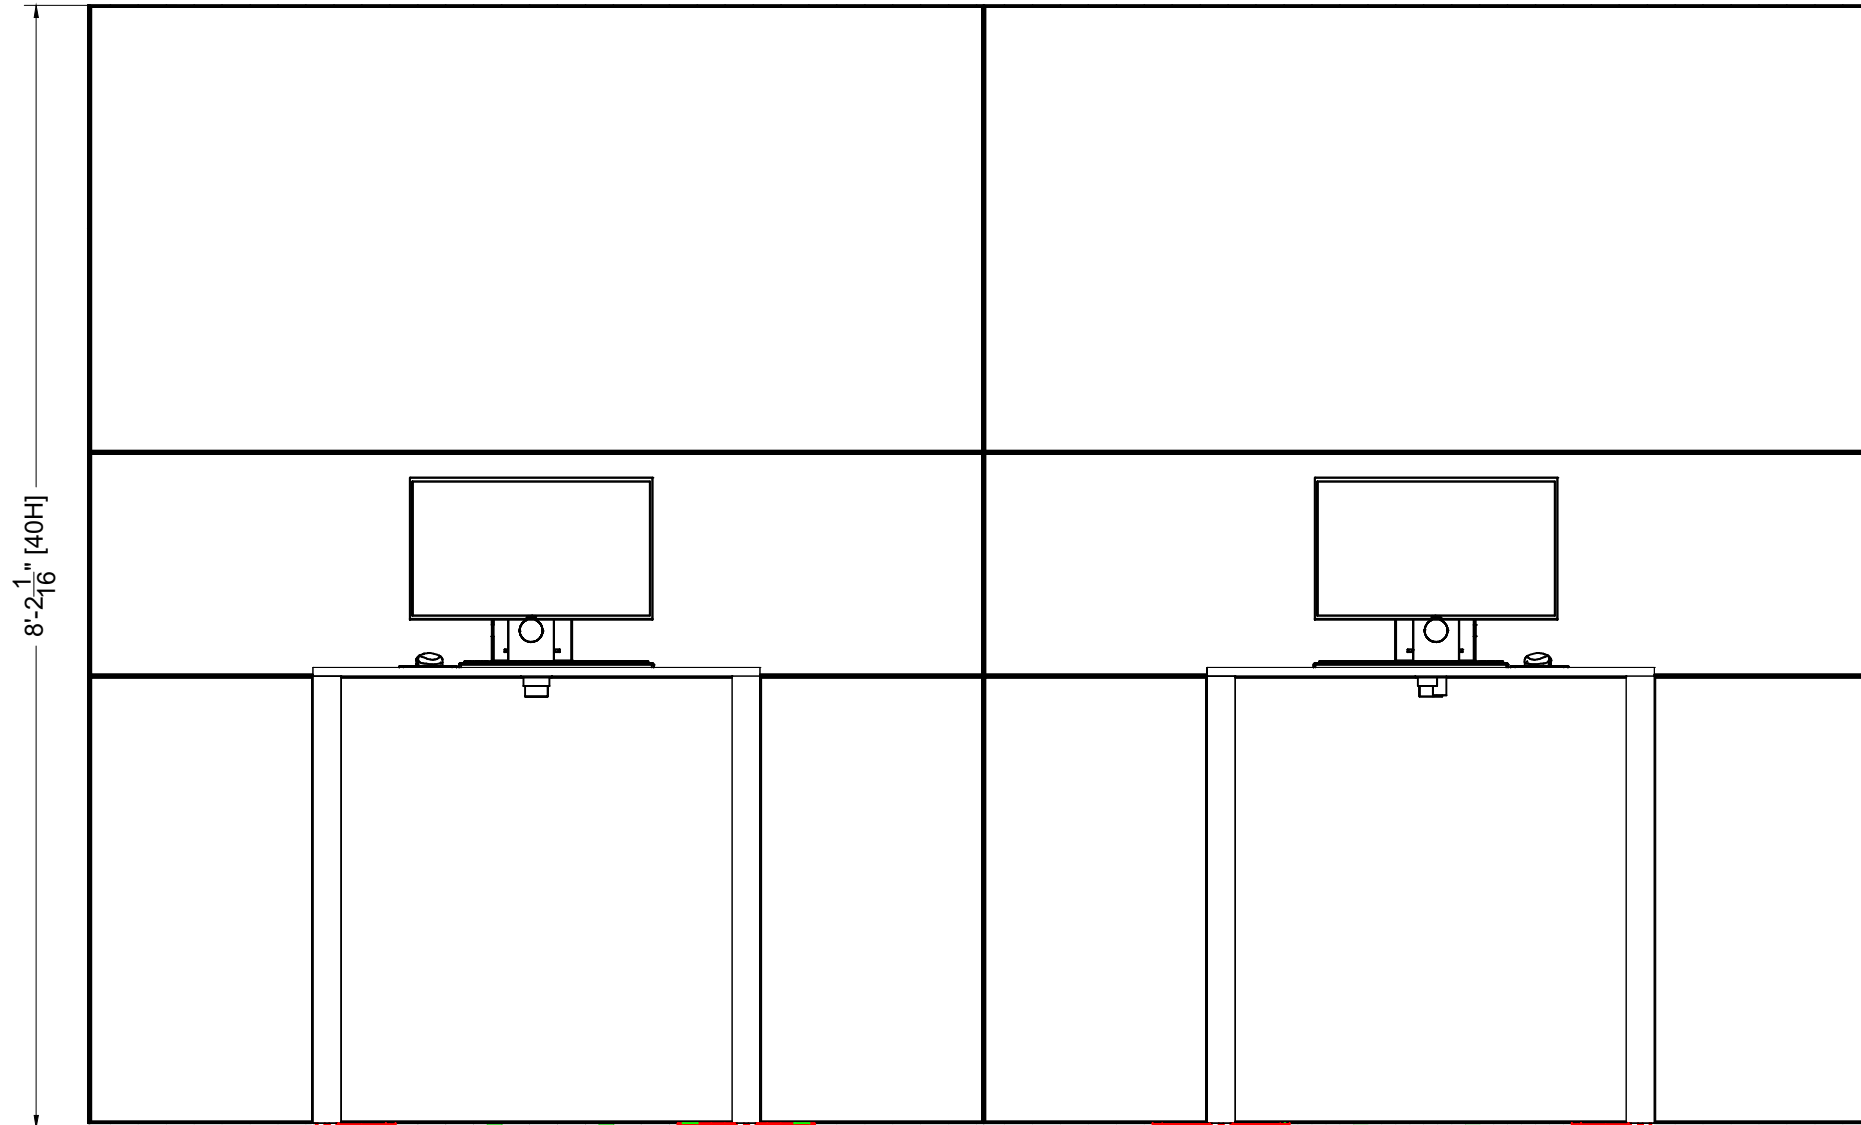

8691048

PASSPORT LINE ITEM #

WORK TICKET #

513092

JOB #

Not for Production

I.D.	Qty	Type	Size	Area (SqFt)	Part Number	Description	Material	Color	Low Inv.
	2	Counter Top	39-1/16" x 22"			Counter Top	3/4" Starboard	White	
	4	FLEX Frame-Straight	19-1/2" x 39-1/16"		60400025	Straight Frame 08 Hole x 16 Hole	Aluminum	Silver	
	2	FLEX Frame-Straight	19-1/2" x 78-1/8"		60400027	Straight Frame 08 Hole x 32 Hole	Aluminum	Silver	
	2	FLEX Frame-Straight	39-1/16" x 39-1/16"		60400037	Straight Frame 16 Hole x 16 Hole	Aluminum	Silver	
	4	FLEX Frame-Straight	39-1/16" x 78-1/8"		60400042	Straight Frame 16 Hole x 32 Hole	Aluminum	Silver	
BN	4	FLEX Acc-Base Plate	Standard		60990023	FLEX Non-Adjustable Foot	Plastic	Gray	
BP	12	FLEX Acc-Pin Plate	30mm		60440105	Single M8 Pin/Puck	Aluminum	Silver	
P2	2	FLEX Acc-Pin Plate	Standard		60440060	4 Pin 90	Steel	Chrome	
P3	2	FLEX Acc-Pin Plate	Standard		60440069	6 Pin T	Steel	Chrome	
C10	26	FLEX Part-Connector	Standard		60440047	Manual M8 Pin Connector	Aluminum	Silver	
	6	FLEX Part-Connector	Standard		60440047	Manual M8 Pin Connector	Aluminum	Silver	
A	8	Flex Insert	19-1/4" x 38-3/4"		60160031	Flex Insert [8x16 Hole]	PVC 3MM	White	
B	4	Flex Insert	19-1/4" x 77-13/16"		60160034	Flex Insert [8x32 Hole]	PVC 3MM	White	
B	2	Flex Insert	38-3/4" x 38-3/4"		60160046	Flex Insert [16x16 Hole]	PVC 3MM	White	
C	8	Flex Insert	38-3/4" x 77-13/16"		60160039	Flex Insert [16x32 Hole]	PVC 3MM	White	
D	2	Flex Insert	38-3/4" x 38-3/4"			Flex Insert - White PVC 3MM	PVC 3MM	White	
C	4	Overlay Panel	22" x 39-1/16"	6.0		side cover	PVC 3MM	White	
O16	4	Overlay Panel	2-7/16" x 39-1/16"	0.7		Cover Profile 16 Hole	PVC 3MM	White	
	2	Electronics	22" x 5-3/4" x 1-1/4"			WIRELESS KEYBOARD & MOUSE FOR PC (OSKB)	Plastic	Black	
	2	Electronics	22" x 9" x 17"			DESKTOP COMPUTER WITH 24in MONITOR	Plastic	Black	