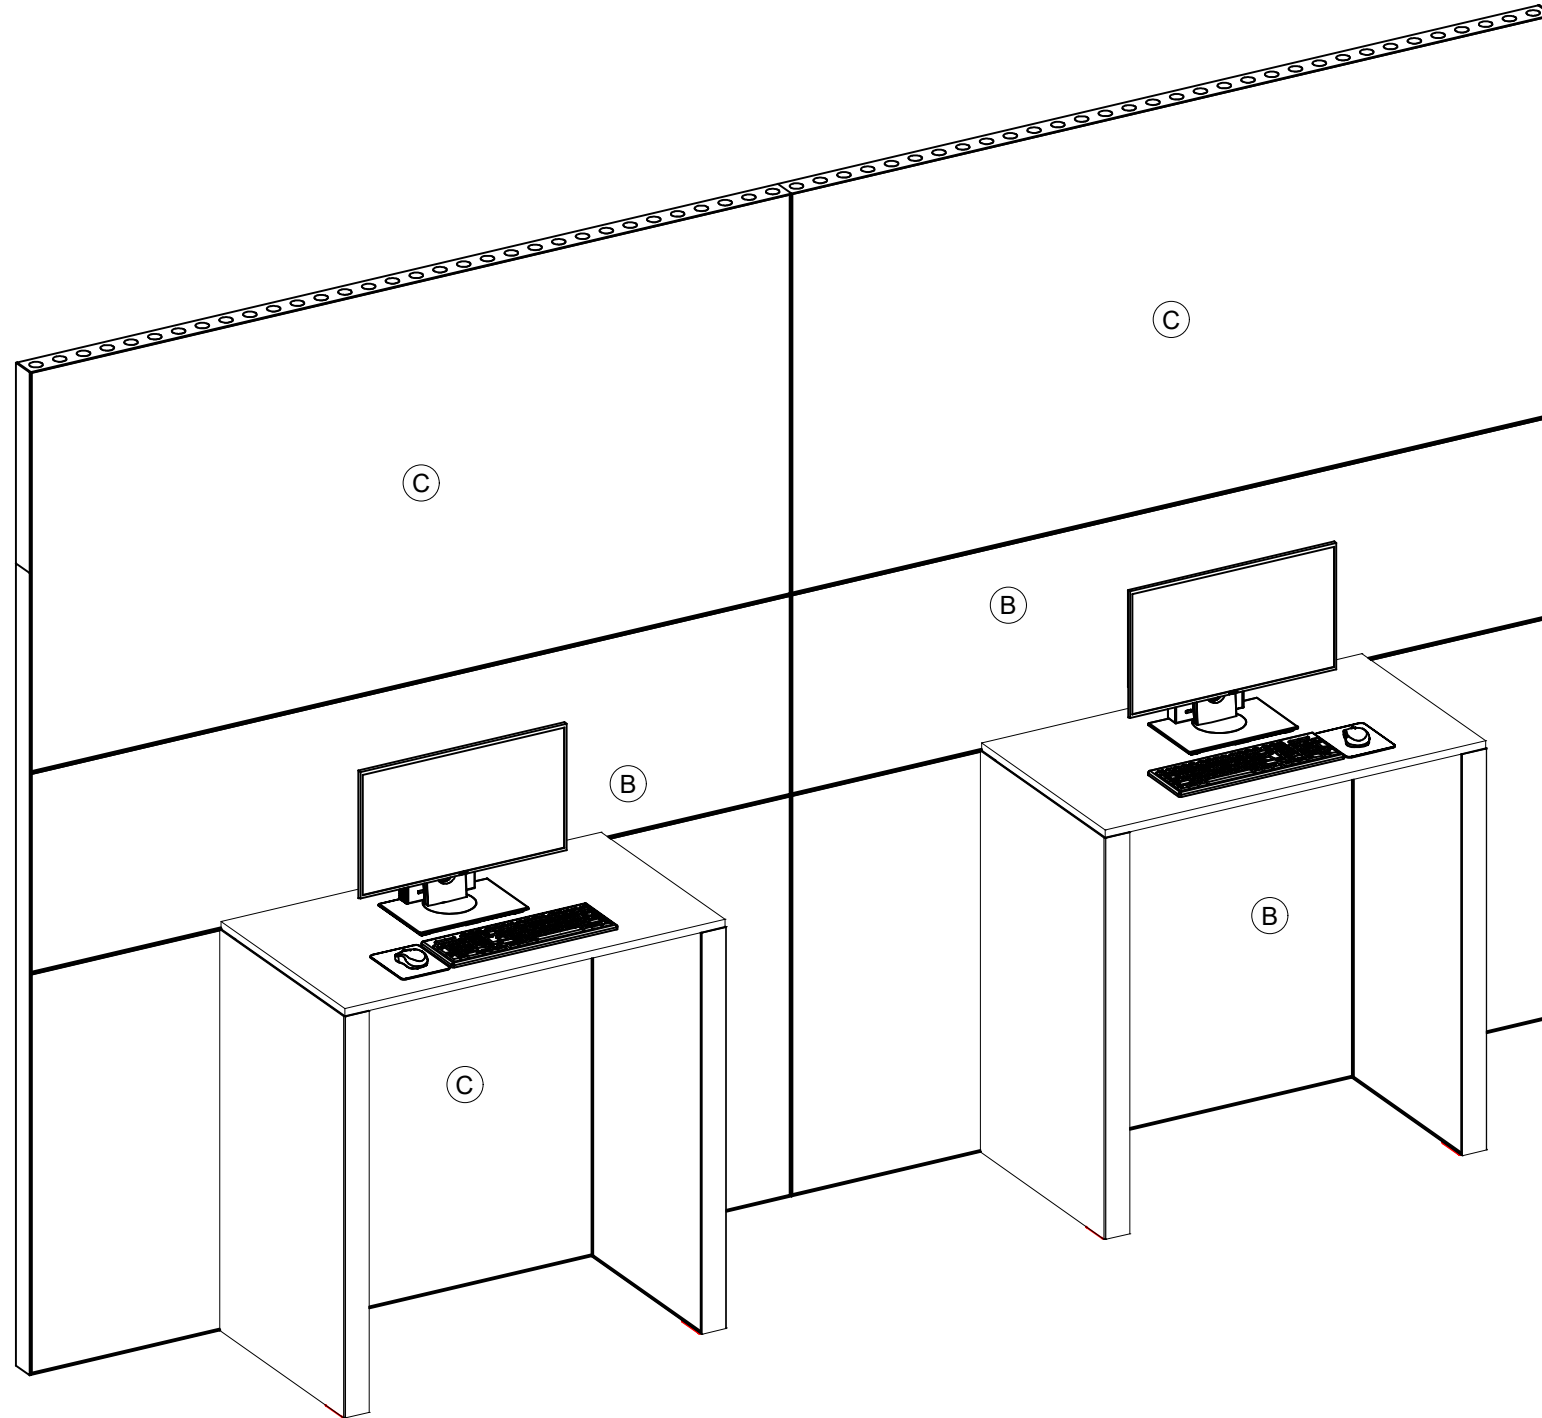

LESS THAN 30 DAYS OUT

MORE THAN 30 DAYS OUT