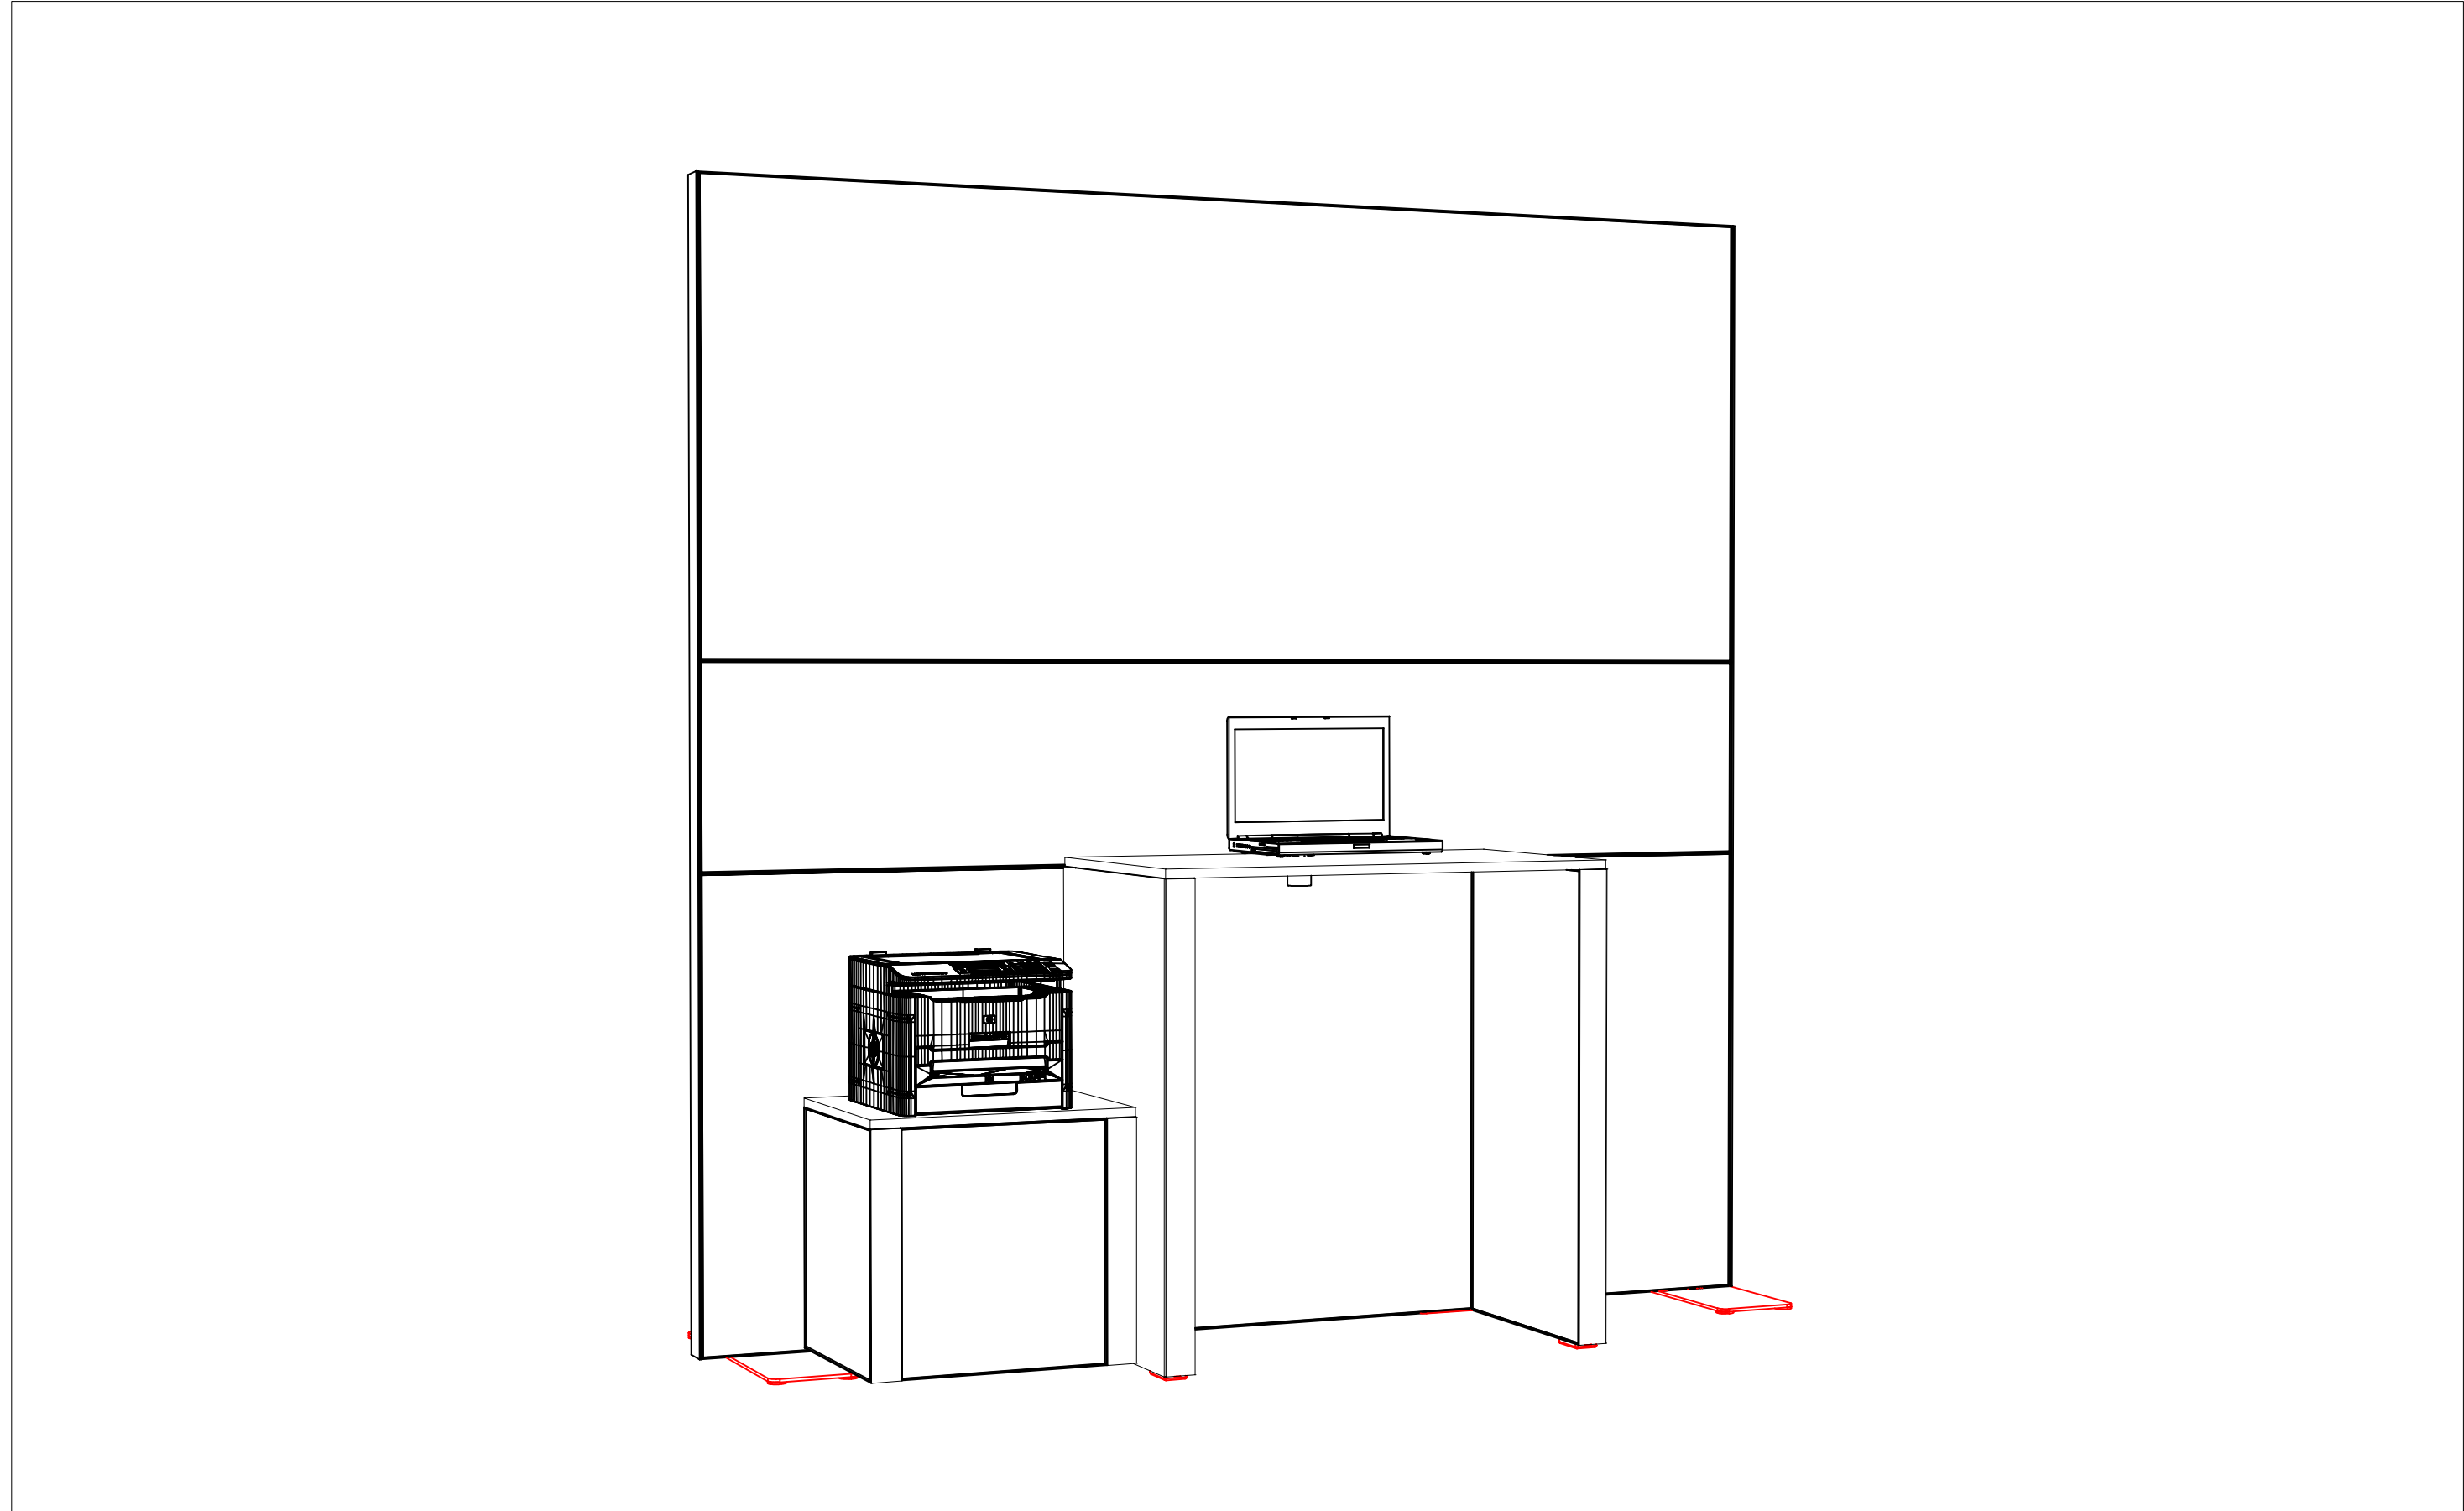

# Handout Station

AAAAI 2023 Annual Conference

LESS THAN 30 DAYS OUT

\* 0 0 0 0 0 0 0 0 0 1 . 1 0 1 . 0 \*

MORE THAN 30 DAYS OUT

\* 0 0 0 0 0 0 0 0 0 1 . 1 0 1 . 1 \*

**Not for Production**

I.D.	Qty	Type	Size	Area (SqFt)	Part Number	Description	Material	Color	Low Inv.
	1	Counter Top	39-1/16" x 22"			Counter Top	3/4" Starboard	White	
	4	FLEX Frame-Straight	17-1/16" x 19-1/2"		60400019	Straight Frame 07 Hole x 08 Hole	Aluminum	Silver	
	1	FLEX Frame-Straight	17-1/16" x 95-3/16"		60400057	Straight Frame 07 Hole x 39 Hole	Aluminum	Silver	
	2	FLEX Frame-Straight	19-1/2" x 39-1/16"		60400025	Straight Frame 08 Hole x 16 Hole	Aluminum	Silver	
	1	FLEX Frame-Straight	39-1/16" x 39-1/16"		60400037	Straight Frame 16 Hole x 16 Hole	Aluminum	Silver	
	2	FLEX Frame-Straight	39-1/16" x 95-3/16"		60400043	Straight Frame 16 Hole x 39 Hole	Aluminum	Silver	
BN	2	FLEX Acc-Base Plate	Standard		60990023	FLEX Non-Adjustable Foot	Plastic	Gray	
	2	FLEX Acc-Base Plate	7-5/16" x 24-7/16" x 0-7/16"		60440082	Base plate medium	Steel	Silver	
BP	6	FLEX Acc-Pin Plate	30mm		60440105	Single M8 Pin/Puck	Aluminum	Silver	
P2	2	FLEX Acc-Pin Plate	Standard		60440060	4 Pin 90	Steel	Chrome	
C10	10	FLEX Part-Connector	Standard		60440047	Manual M8 Pin Connector	Aluminum	Silver	
	1	FLEX Part-Connector	Standard		60440047	Manual M8 Pin Connector	Aluminum	Silver	
A	8	Flex Insert	16-13/16" x 19-1/4"		60160023	Flex Insert [7x8 Hole]	PVC 3MM	White	
A	4	Flex Insert	19-1/4" x 38-3/4"		60160031	Flex Insert [8x16 Hole]	PVC 3MM	White	
B	2	Flex Insert	16-13/16" x 94-15/16"		60160027	Flex Insert [7x39 Hole]	PVC 3MM	White	
B	1	Flex Insert	38-3/4" x 38-3/4"		60160046	Flex Insert [16x16 Hole]	PVC 3MM	White	
D	1	Flex Insert	38-3/4" x 38-3/4"			Flex Insert - White PVC 3MM	PVC 3MM	White	
D	4	Flex Insert	38-3/4" x 94-15/16"		60160051	Flex Insert [16x39 Hole]	PVC 3MM	White	
C	2	Overlay Panel	22" x 39-1/16"	6.0		side cover	PVC 3MM	White	
O16	2	Overlay Panel	2-7/16" x 39-1/16"	0.7		Cover Profile 16 Hole	PVC 3MM	White	
	1	Electronics	14-13/16" x 10-1/16" x 1-7/16"			Dell Precision M4600	Standard	Black	