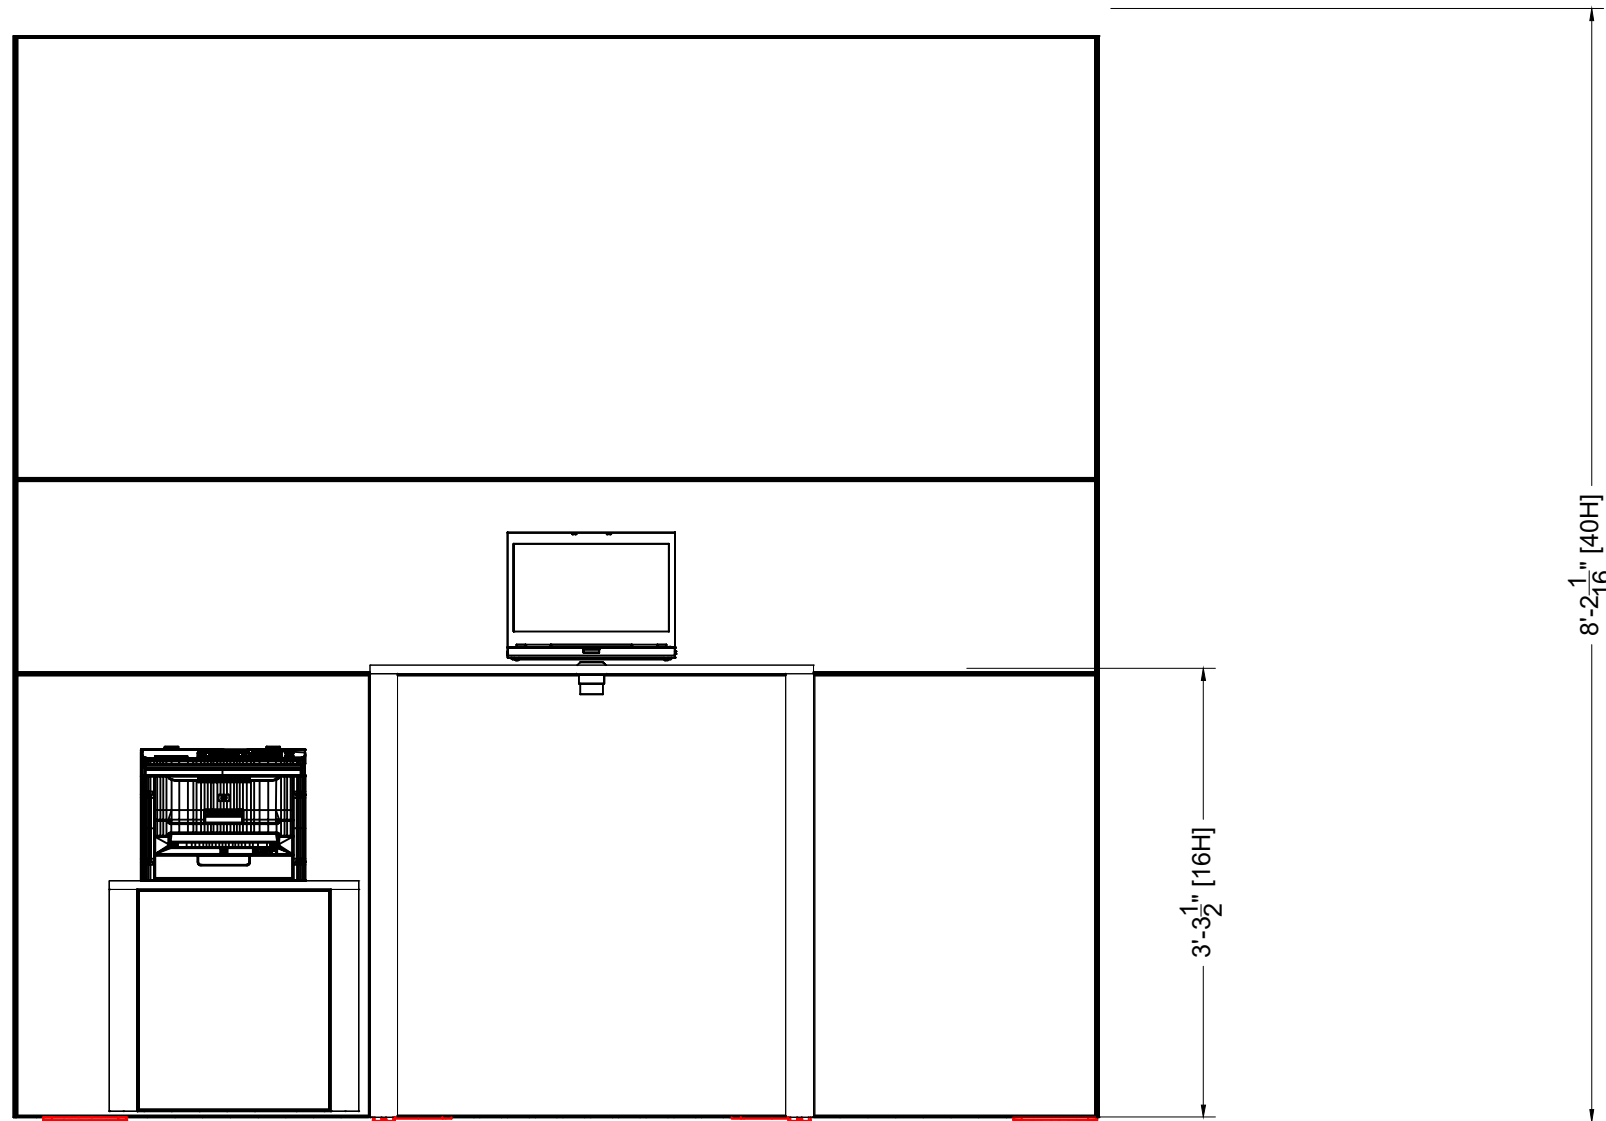

# Handout Station

AAAAI 2023 Annual Conference

LESS THAN 30 DAYS OUT

\* 0 0 0 0 0 0 0 0 0 1 . 1 0 1 . 0 \*

MORE THAN 30 DAYS OUT

\* 0 0 0 0 0 0 0 0 0 1 . 1 0 1 . 1 \*

**Not for Production**

I.D.	Qty	Type	Size	Area (SqFt)	Part Number	Description	Material	Color	Low Inv.
	1	Counter Top	39-1/16" x 22"			Counter Top	3/4" Starboard	White	
	4	FLEX Frame-Straight	17-1/16" x 19-1/2"		60400019	Straight Frame 07 Hole x 08 Hole	Aluminum	Silver	
	1	FLEX Frame-Straight	17-1/16" x 95-3/16"		60400057	Straight Frame 07 Hole x 39 Hole	Aluminum	Silver	
	2	FLEX Frame-Straight	19-1/2" x 39-1/16"		60400025	Straight Frame 08 Hole x 16 Hole	Aluminum	Silver	
	1	FLEX Frame-Straight	39-1/16" x 39-1/16"		60400037	Straight Frame 16 Hole x 16 Hole	Aluminum	Silver	
	2	FLEX Frame-Straight	39-1/16" x 95-3/16"		60400043	Straight Frame 16 Hole x 39 Hole	Aluminum	Silver	
BN	2	FLEX Acc-Base Plate	Standard		60990023	FLEX Non-Adjustable Foot	Plastic	Gray	
	2	FLEX Acc-Base Plate	7-5/16" x 24-7/16" x 0-7/16"		60440082	Base plate medium	Steel	Silver	
BP	6	FLEX Acc-Pin Plate	30mm		60440105	Single M8 Pin/Puck	Aluminum	Silver	
P2	2	FLEX Acc-Pin Plate	Standard		60440060	4 Pin 90	Steel	Chrome	
C10	10	FLEX Part-Connector	Standard		60440047	Manual M8 Pin Connector	Aluminum	Silver	
	1	FLEX Part-Connector	Standard		60440047	Manual M8 Pin Connector	Aluminum	Silver	
A	8	Flex Insert	16-13/16" x 19-1/4"		60160023	Flex Insert [7x8 Hole]	PVC 3MM	White	
A	4	Flex Insert	19-1/4" x 38-3/4"		60160031	Flex Insert [8x16 Hole]	PVC 3MM	White	
B	2	Flex Insert	16-13/16" x 94-15/16"		60160027	Flex Insert [7x39 Hole]	PVC 3MM	White	
B	1	Flex Insert	38-3/4" x 38-3/4"		60160046	Flex Insert [16x16 Hole]	PVC 3MM	White	
D	1	Flex Insert	38-3/4" x 38-3/4"			Flex Insert - White PVC 3MM	PVC 3MM	White	
D	4	Flex Insert	38-3/4" x 94-15/16"		60160051	Flex Insert [16x39 Hole]	PVC 3MM	White	
C	2	Overlay Panel	22" x 39-1/16"	6.0		side cover	PVC 3MM	White	
O16	2	Overlay Panel	2-7/16" x 39-1/16"	0.7		Cover Profile 16 Hole	PVC 3MM	White	
	1	Electronics	14-13/16" x 10-1/16" x 1-7/16"			Dell Precision M4600	Standard	Black	