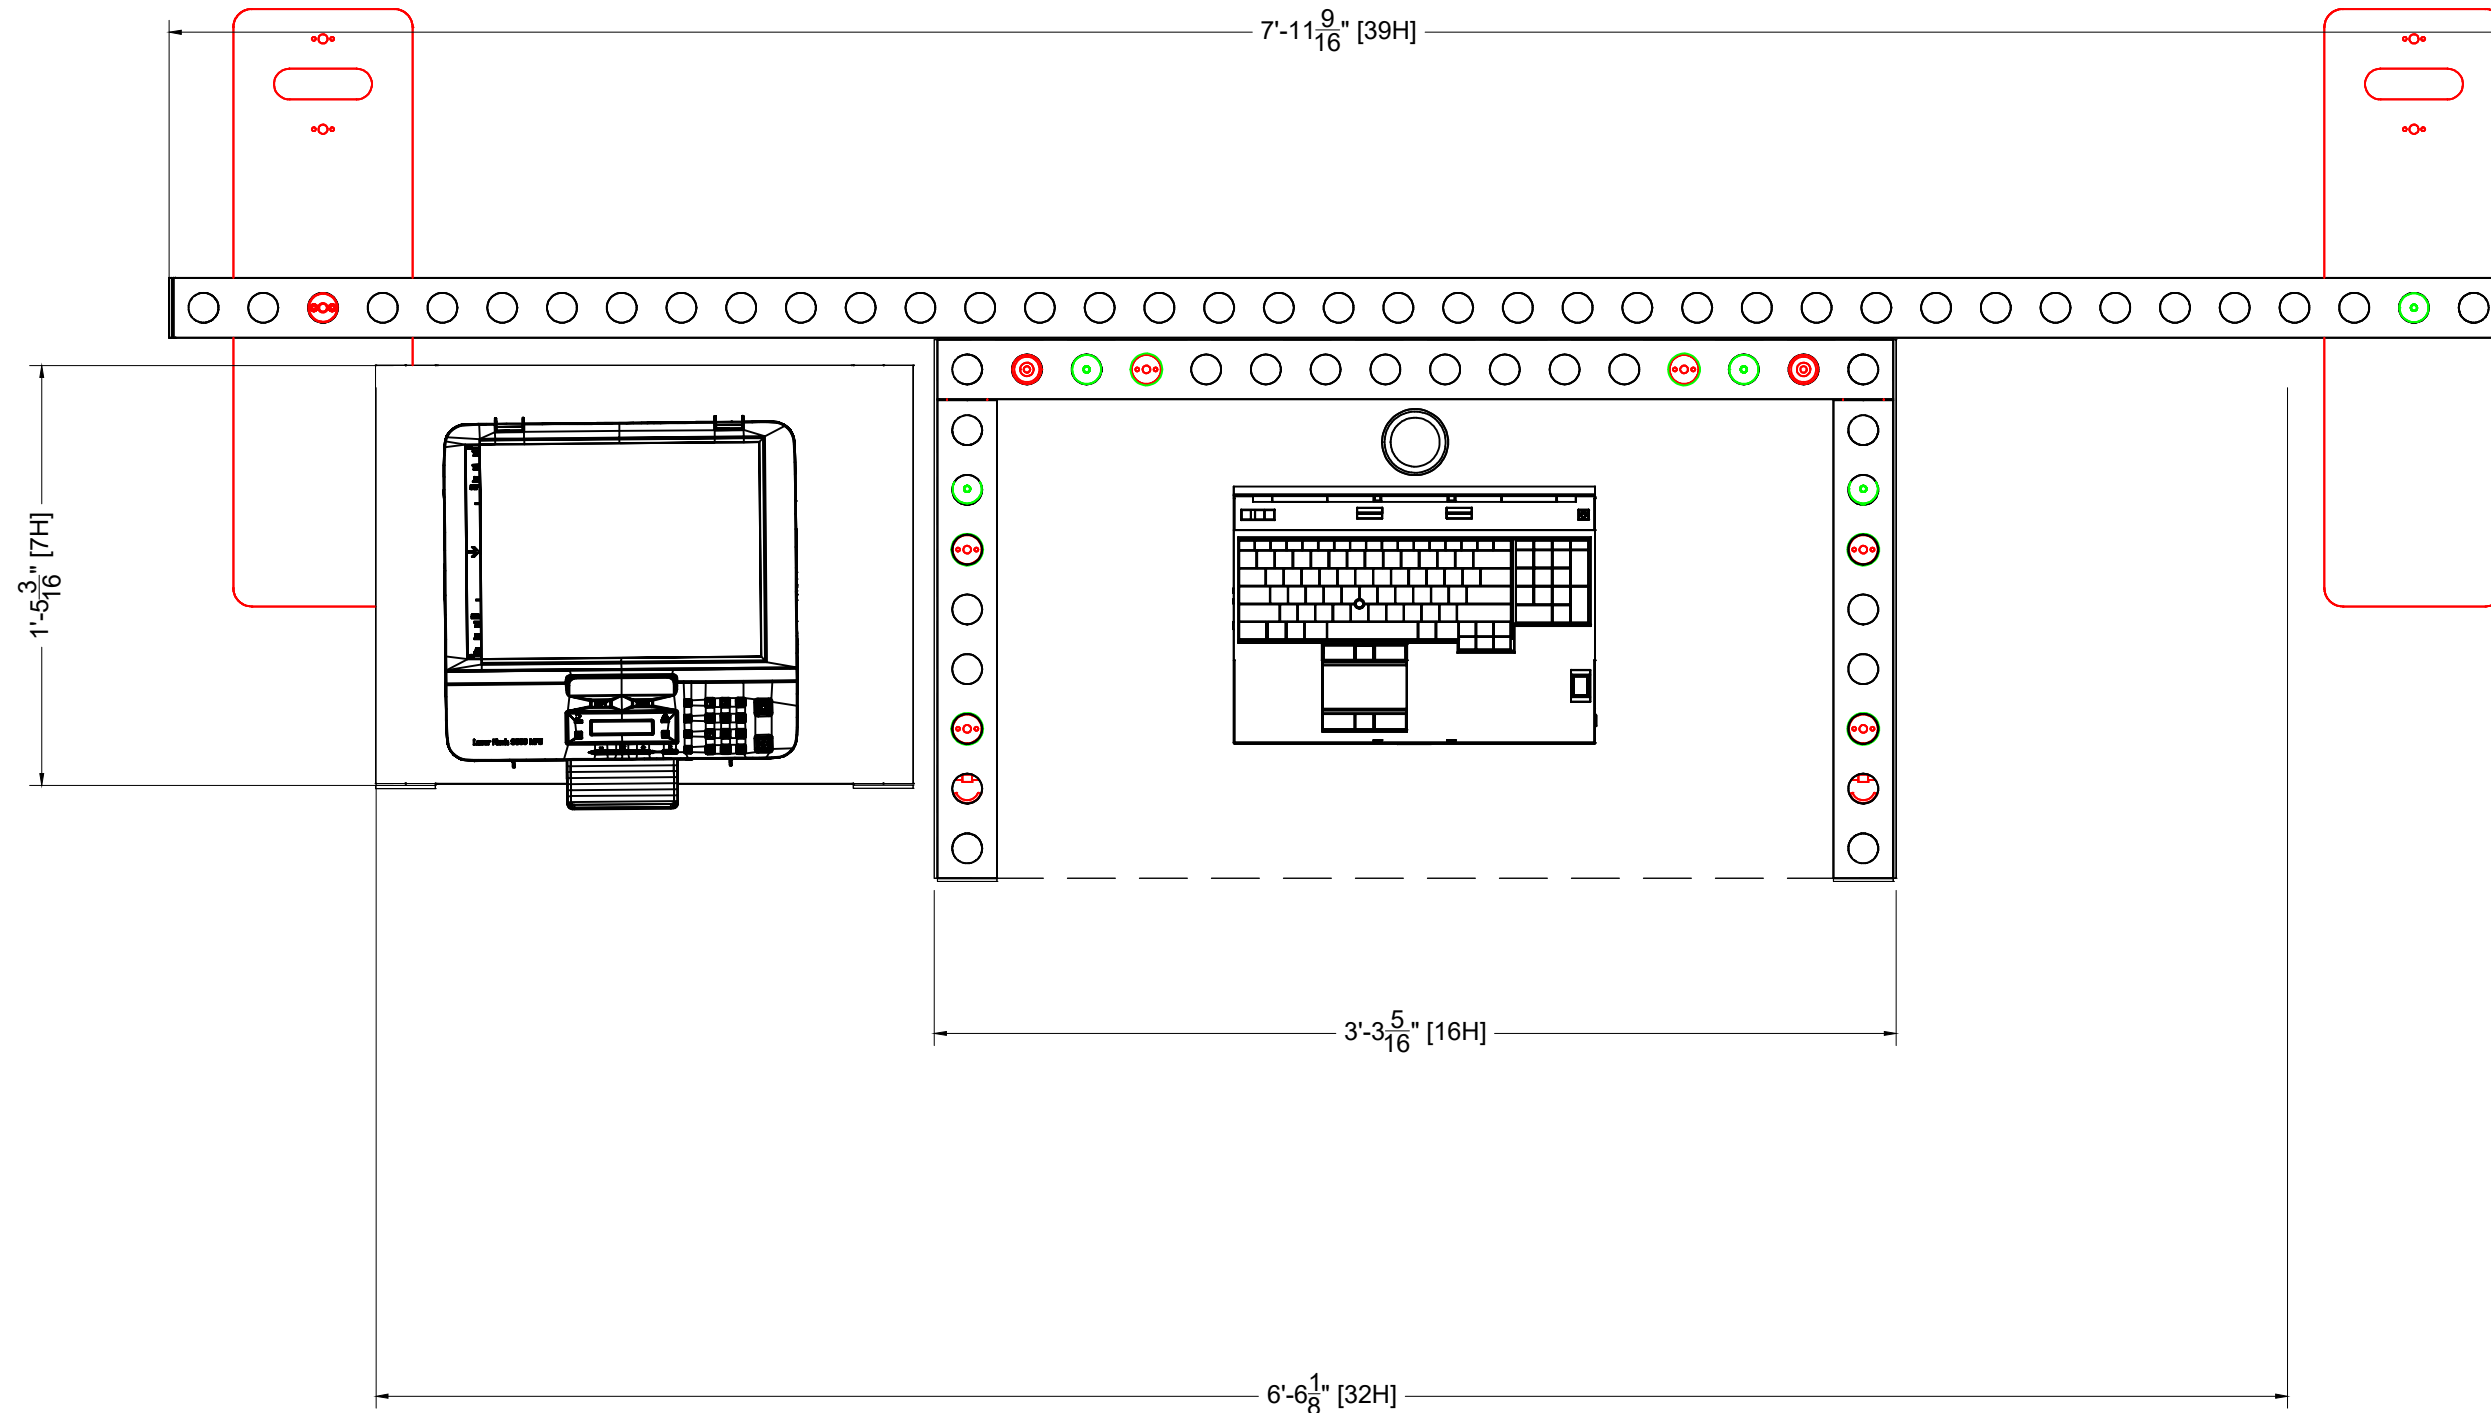

# Handout Station

AAAAI 2023 Annual Conference

LESS THAN 30 DAYS OUT

\* 0 0 0 0 0 0 0 0 0 1 . 1 0 1 . 0 \*

MORE THAN 30 DAYS OUT

\* 0 0 0 0 0 0 0 0 0 1 . 1 0 1 . 1 \*

**Not for Production**

I.D.	Qty	Type	Size	Area (SqFt)	Part Number	Description	Material	Color	Low Inv.
	1	Counter Top	39-1/16" x 22"			Counter Top	3/4" Starboard	White	
	4	FLEX Frame-Straight	17-1/16" x 19-1/2"		60400019	Straight Frame 07 Hole x 08 Hole	Aluminum	Silver	
	1	FLEX Frame-Straight	17-1/16" x 95-3/16"		60400057	Straight Frame 07 Hole x 39 Hole	Aluminum	Silver	
	2	FLEX Frame-Straight	19-1/2" x 39-1/16"		60400025	Straight Frame 08 Hole x 16 Hole	Aluminum	Silver	
	1	FLEX Frame-Straight	39-1/16" x 39-1/16"		60400037	Straight Frame 16 Hole x 16 Hole	Aluminum	Silver	
	2	FLEX Frame-Straight	39-1/16" x 95-3/16"		60400043	Straight Frame 16 Hole x 39 Hole	Aluminum	Silver	
BN	2	FLEX Acc-Base Plate	Standard		60990023	FLEX Non-Adjustable Foot	Plastic	Gray	
	2	FLEX Acc-Base Plate	7-5/16" x 24-7/16" x 0-7/16"		60440082	Base plate medium	Steel	Silver	
BP	6	FLEX Acc-Pin Plate	30mm		60440105	Single M8 Pin/Puck	Aluminum	Silver	
P2	2	FLEX Acc-Pin Plate	Standard		60440060	4 Pin 90	Steel	Chrome	
C10	10	FLEX Part-Connector	Standard		60440047	Manual M8 Pin Connector	Aluminum	Silver	
	1	FLEX Part-Connector	Standard		60440047	Manual M8 Pin Connector	Aluminum	Silver	
A	8	Flex Insert	16-13/16" x 19-1/4"		60160023	Flex Insert [7x8 Hole]	PVC 3MM	White	
A	4	Flex Insert	19-1/4" x 38-3/4"		60160031	Flex Insert [8x16 Hole]	PVC 3MM	White	
B	2	Flex Insert	16-13/16" x 94-15/16"		60160027	Flex Insert [7x39 Hole]	PVC 3MM	White	
B	1	Flex Insert	38-3/4" x 38-3/4"		60160046	Flex Insert [16x16 Hole]	PVC 3MM	White	
D	1	Flex Insert	38-3/4" x 38-3/4"			Flex Insert - White PVC 3MM	PVC 3MM	White	
D	4	Flex Insert	38-3/4" x 94-15/16"		60160051	Flex Insert [16x39 Hole]	PVC 3MM	White	
C	2	Overlay Panel	22" x 39-1/16"	6.0		side cover	PVC 3MM	White	
O16	2	Overlay Panel	2-7/16" x 39-1/16"	0.7		Cover Profile 16 Hole	PVC 3MM	White	
	1	Electronics	14-13/16" x 10-1/16" x 1-7/16"			Dell Precision M4600	Standard	Black	