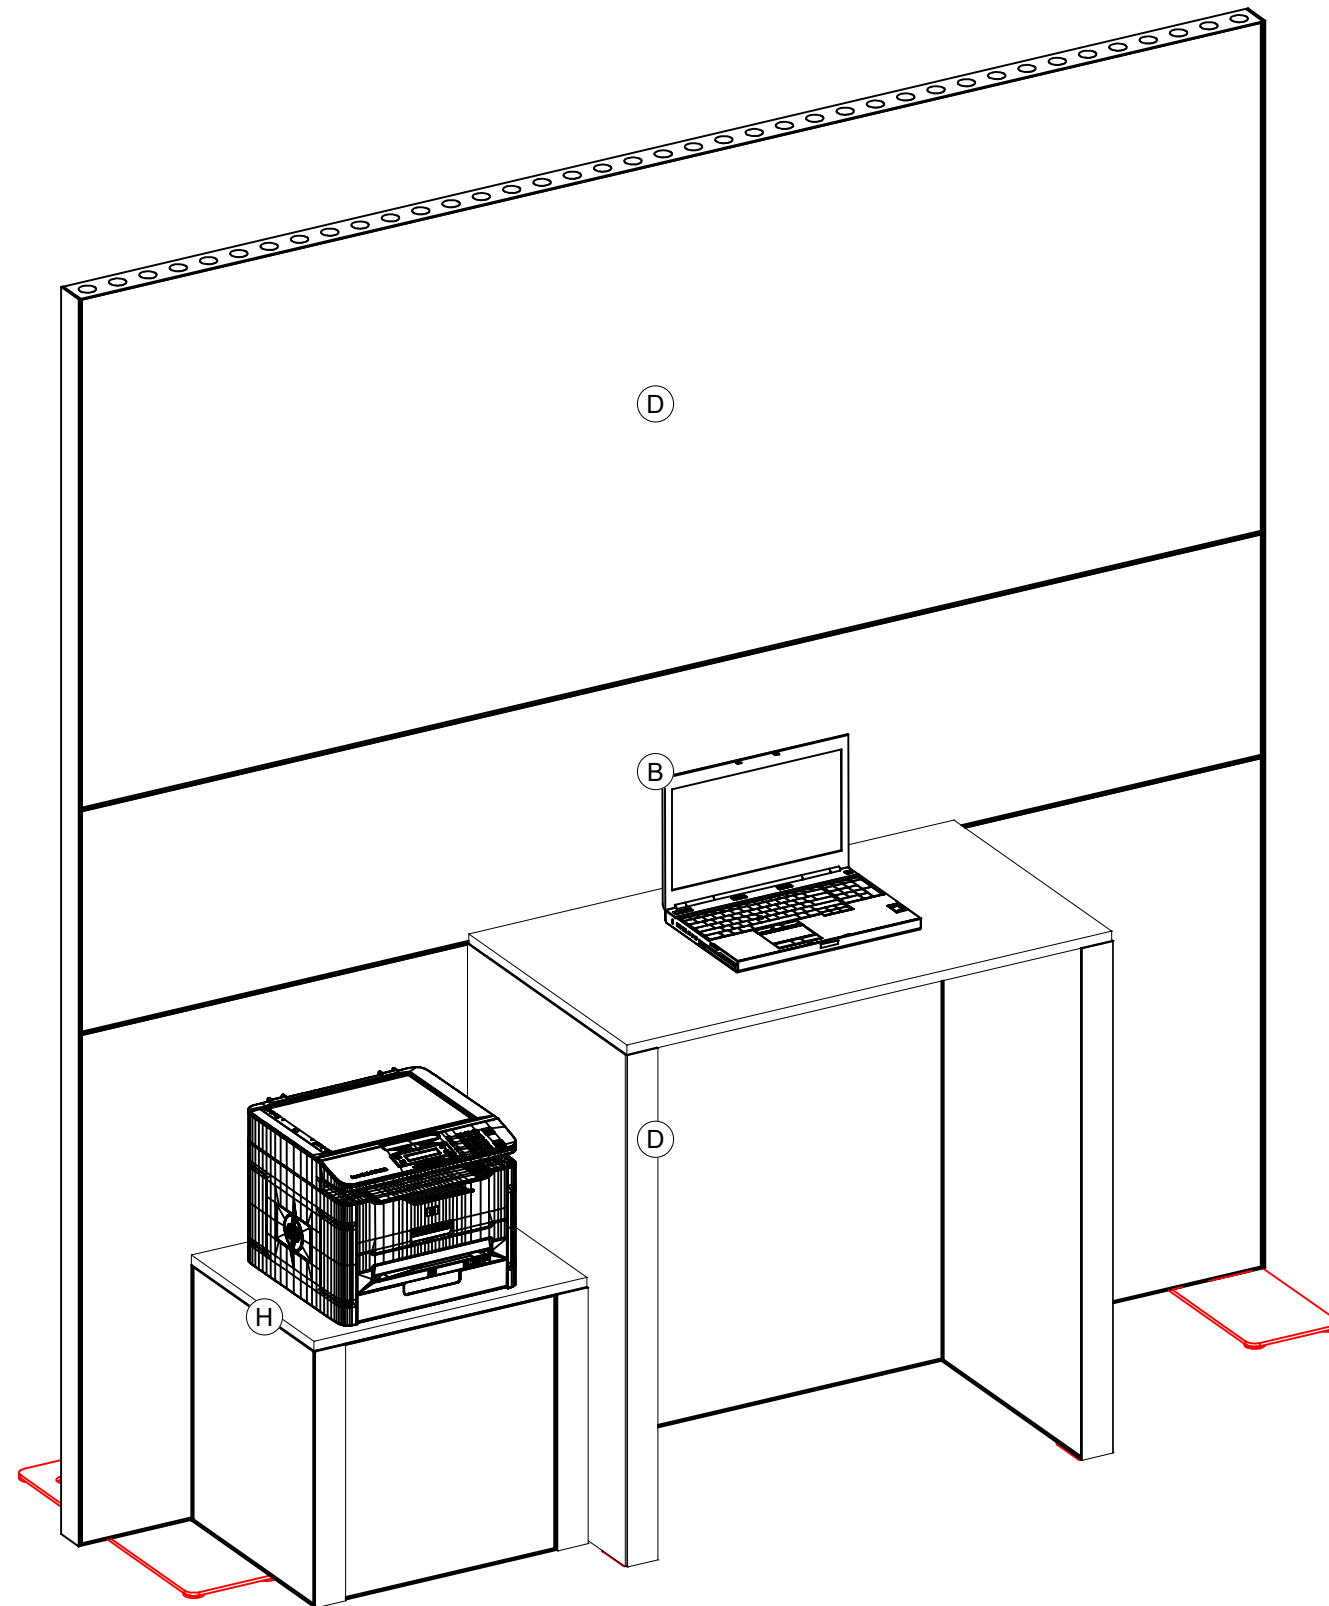

# Handout Station

AAAAI 2023 Annual Conference

LESS THAN 30 DAYS OUT

\* 0 0 0 0 0 0 0 0 0 1 . 1 0 1 . 0 \*

MORE THAN 30 DAYS OUT

\* 0 0 0 0 0 0 0 0 0 1 . 1 0 1 . 1 \*

**Not for Production**

I.D.	Qty	Type	Size	Area (SqFt)	Part Number	Description	Material	Color	Low Inv.
	1	Counter Top	39-1/16" x 22"			Counter Top	3/4" Starboard	White	
	4	FLEX Frame-Straight	17-1/16" x 19-1/2"		60400019	Straight Frame 07 Hole x 08 Hole	Aluminum	Silver	
	1	FLEX Frame-Straight	17-1/16" x 95-3/16"		60400057	Straight Frame 07 Hole x 39 Hole	Aluminum	Silver	
	2	FLEX Frame-Straight	19-1/2" x 39-1/16"		60400025	Straight Frame 08 Hole x 16 Hole	Aluminum	Silver	
	1	FLEX Frame-Straight	39-1/16" x 39-1/16"		60400037	Straight Frame 16 Hole x 16 Hole	Aluminum	Silver	
	2	FLEX Frame-Straight	39-1/16" x 95-3/16"		60400043	Straight Frame 16 Hole x 39 Hole	Aluminum	Silver	
BN	2	FLEX Acc-Base Plate	Standard		60990023	FLEX Non-Adjustable Foot	Plastic	Gray	
	2	FLEX Acc-Base Plate	7-5/16" x 24-7/16" x 0-7/16"		60440082	Base plate medium	Steel	Silver	
BP	6	FLEX Acc-Pin Plate	30mm		60440105	Single M8 Pin/Puck	Aluminum	Silver	
P2	2	FLEX Acc-Pin Plate	Standard		60440060	4 Pin 90	Steel	Chrome	
C10	10	FLEX Part-Connector	Standard		60440047	Manual M8 Pin Connector	Aluminum	Silver	
	1	FLEX Part-Connector	Standard		60440047	Manual M8 Pin Connector	Aluminum	Silver	
A	8	Flex Insert	16-13/16" x 19-1/4"		60160023	Flex Insert [7x8 Hole]	PVC 3MM	White	
A	4	Flex Insert	19-1/4" x 38-3/4"		60160031	Flex Insert [8x16 Hole]	PVC 3MM	White	
B	2	Flex Insert	16-13/16" x 94-15/16"		60160027	Flex Insert [7x39 Hole]	PVC 3MM	White	
B	1	Flex Insert	38-3/4" x 38-3/4"		60160046	Flex Insert [16x16 Hole]	PVC 3MM	White	
D	1	Flex Insert	38-3/4" x 38-3/4"			Flex Insert - White PVC 3MM	PVC 3MM	White	
D	4	Flex Insert	38-3/4" x 94-15/16"		60160051	Flex Insert [16x39 Hole]	PVC 3MM	White	
C	2	Overlay Panel	22" x 39-1/16"	6.0		side cover	PVC 3MM	White	
O16	2	Overlay Panel	2-7/16" x 39-1/16"	0.7		Cover Profile 16 Hole	PVC 3MM	White	
	1	Electronics	14-13/16" x 10-1/16" x 1-7/16"			Dell Precision M4600	Standard	Black	