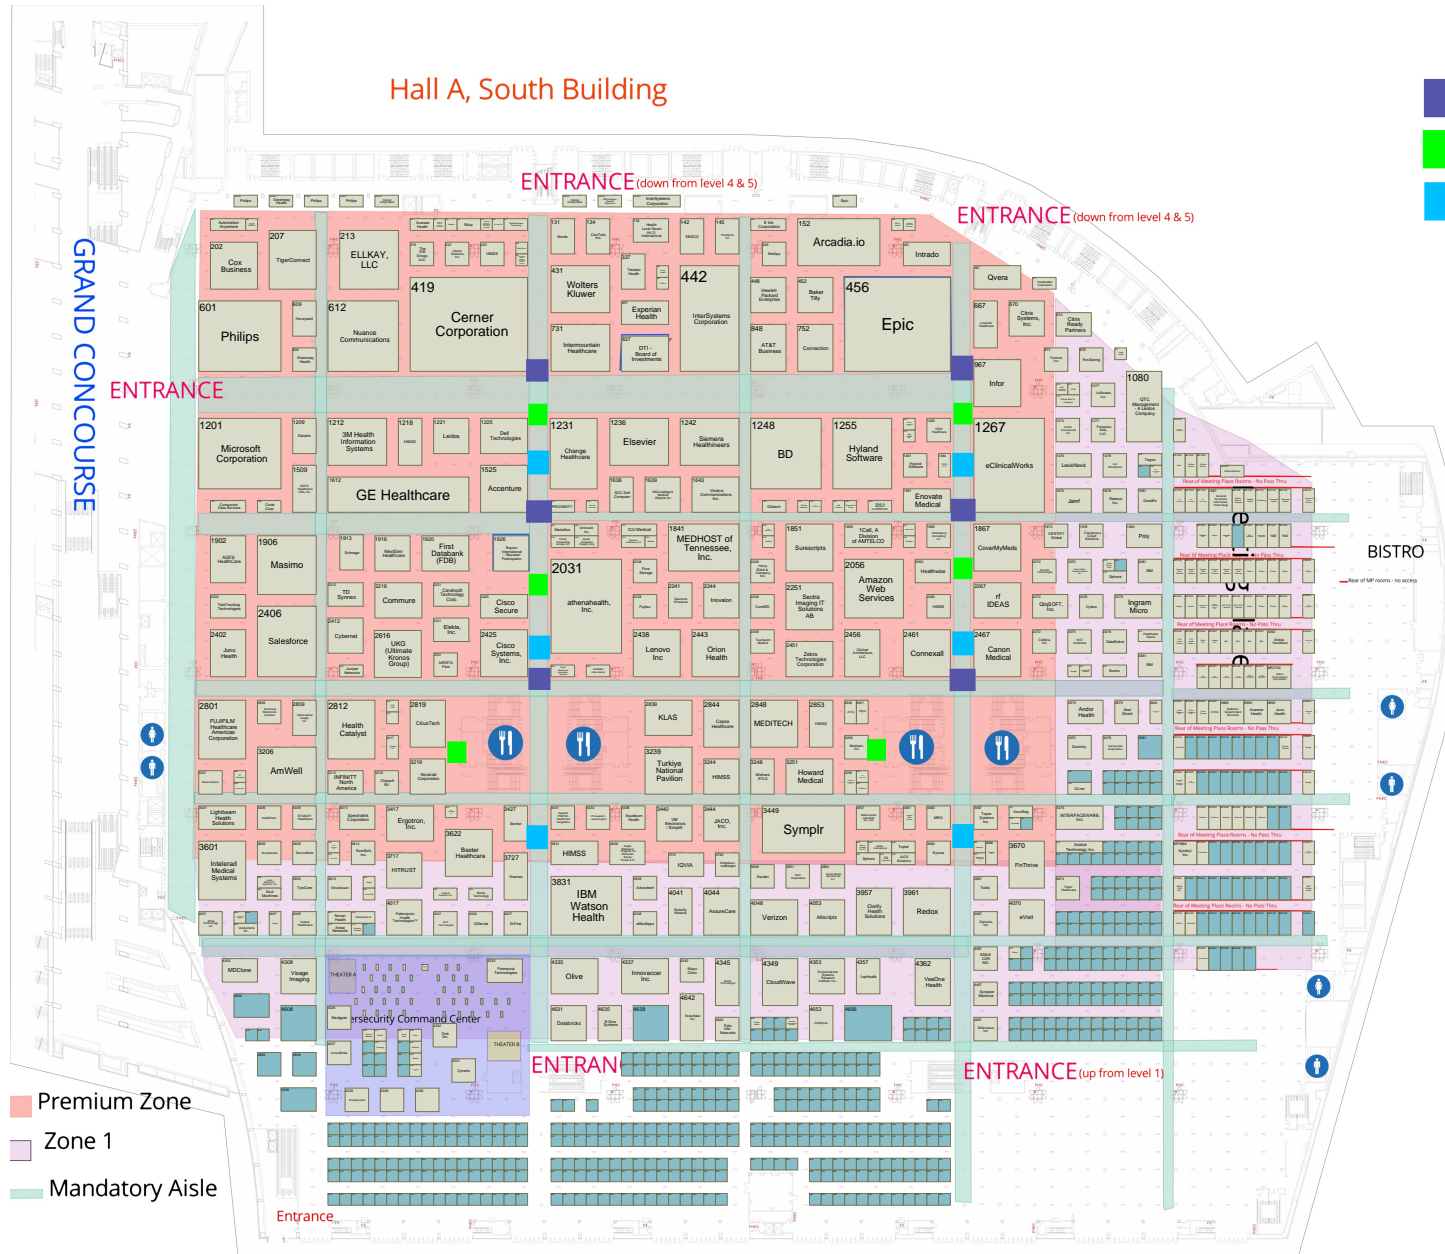

Hall A, South Building

- Opportunity #1 (900, 1700, 2700)
- Opportunity #2 (1200, 2100, 3100)
- Opportunity #3 (1500, 2500, 3500)

- Premium Zone
- Zone 1
- Mandatory Aisle

North Building

- Opportunity #1 (7200, 8100)
- Opportunity #2 (6900, 7800)
- Opportunity #3 (6600, 7500)