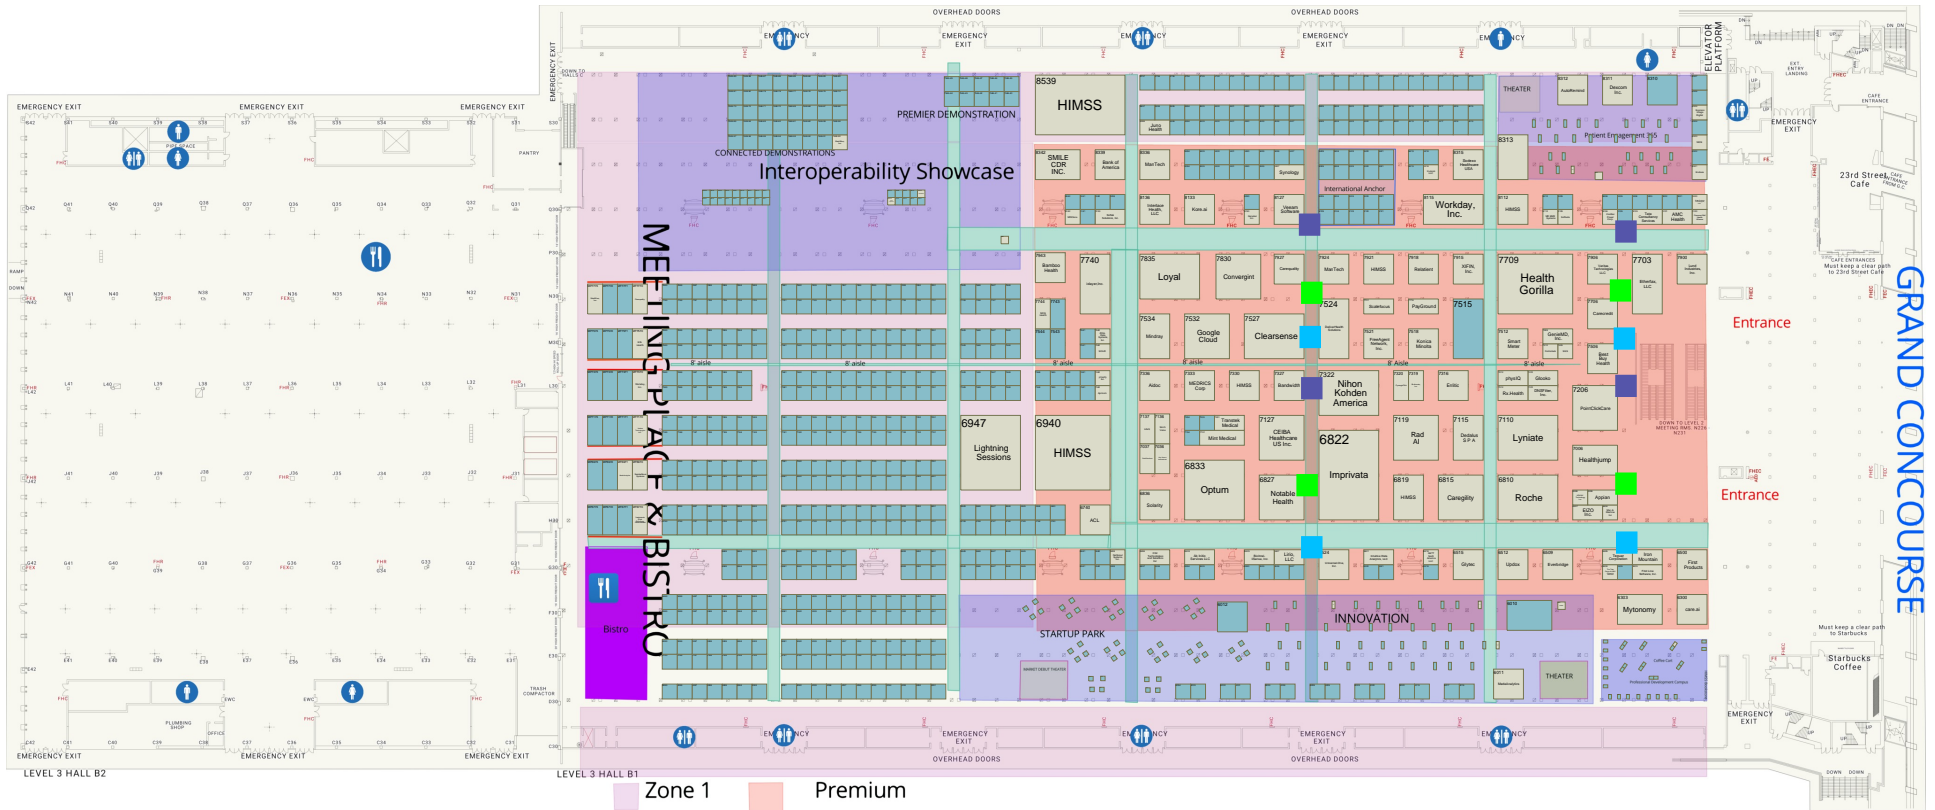

Hall A, South Building

- Opportunity #1 (900, 1700, 2700)
- Opportunity #2 (1200, 2100, 3100)
- Opportunity #3 (1500, 2500, 3500)

- Premium Zone
- Zone 1
- Mandatory Aisle

North Building

- Opportunity #1 (7200, 8100)
- Opportunity #2 (6900, 7800)
- Opportunity #3 (6600, 7500)