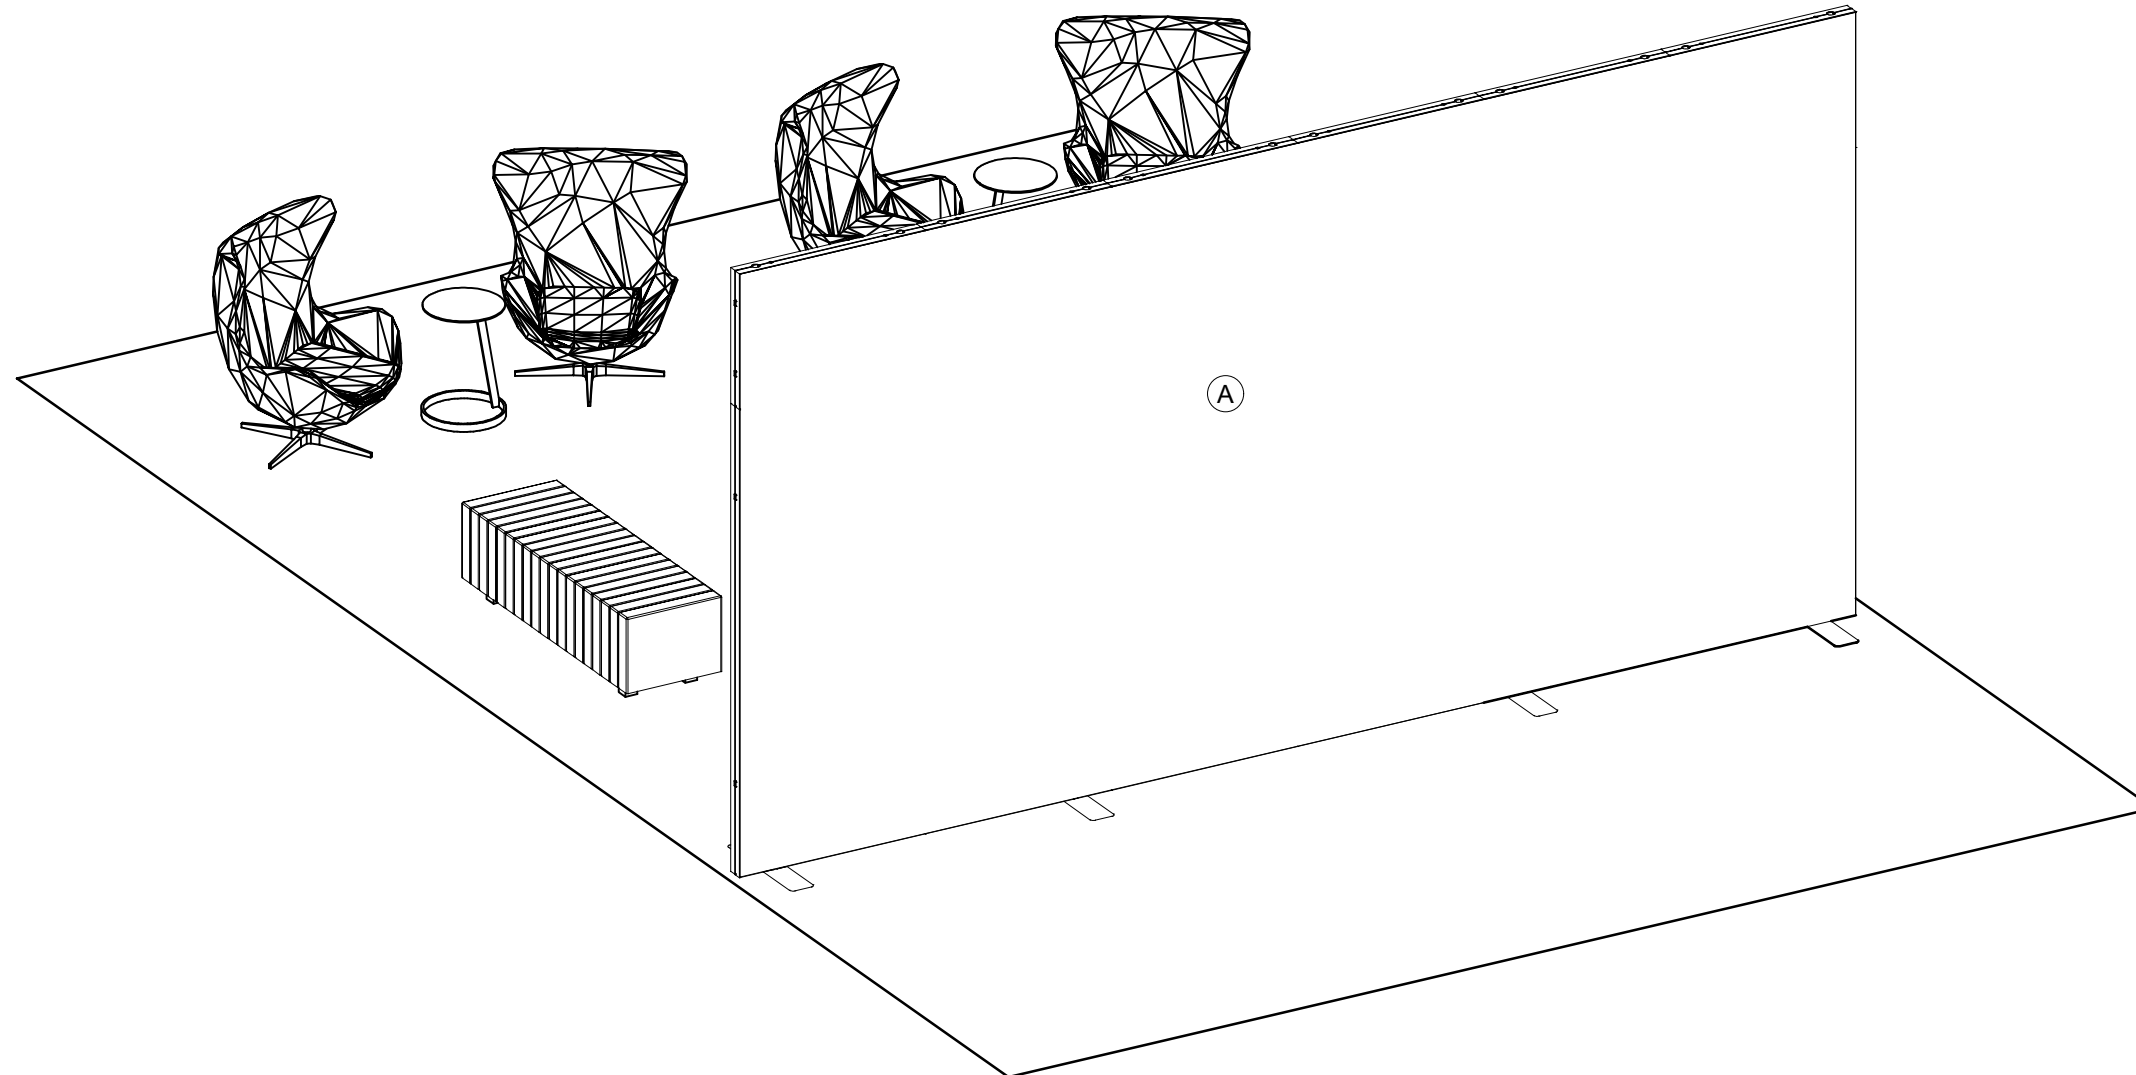

PRELIMINARY - NOT FOR PRODUCTION

Networking Lounge 2

EXHIBIT NAME / UNIT NAME

EXHIBIT HALL 2

EXHIBIT # / UNIT LOCATION

Am Acdmy of Allergy Asthma & Immunology Annual Mtg

EVENT NAME

HENRY B GONZALEZ CONVENTION CENTER
San Antonio, TX | 02/24/23-02/27/23

EVENT FACILITY / DATES

8580179

PASSPORT LINE ITEM #

WORK TICKET #

513092

JOB #

LESS THAN 30 DAYS OUT

* 0 0 0 0 0 0 0 0 0 1 . 1 0 1 . 0 *

MORE THAN 30 DAYS OUT

* 0 0 0 0 0 0 0 0 0 1 . 1 0 1 . 1 *

Business Development Mgr:
Jennifer Chagnon

Client Solutions Mgr:
Paula MacMullan

Designer:
Yader Jiron

Detailer:

Last Saved:
6/20/2022 6:24 PM

Revision:
A

These original concepts and designs are sole property of FREEMAN. Any reproduction or use is prohibited without written consent of FREEMAN. © Copyright 2022 FREEMAN

File Name/Path: C:_Vault\Designs_Projects\A\Am Acdmy of Allergy Asthma & Immunology Annual Mtg\AAAAI2302\Event\CAD\Networking Lounge 2\AAAAI23 Networking Lounge 2 L8580179 DESBW.dwg