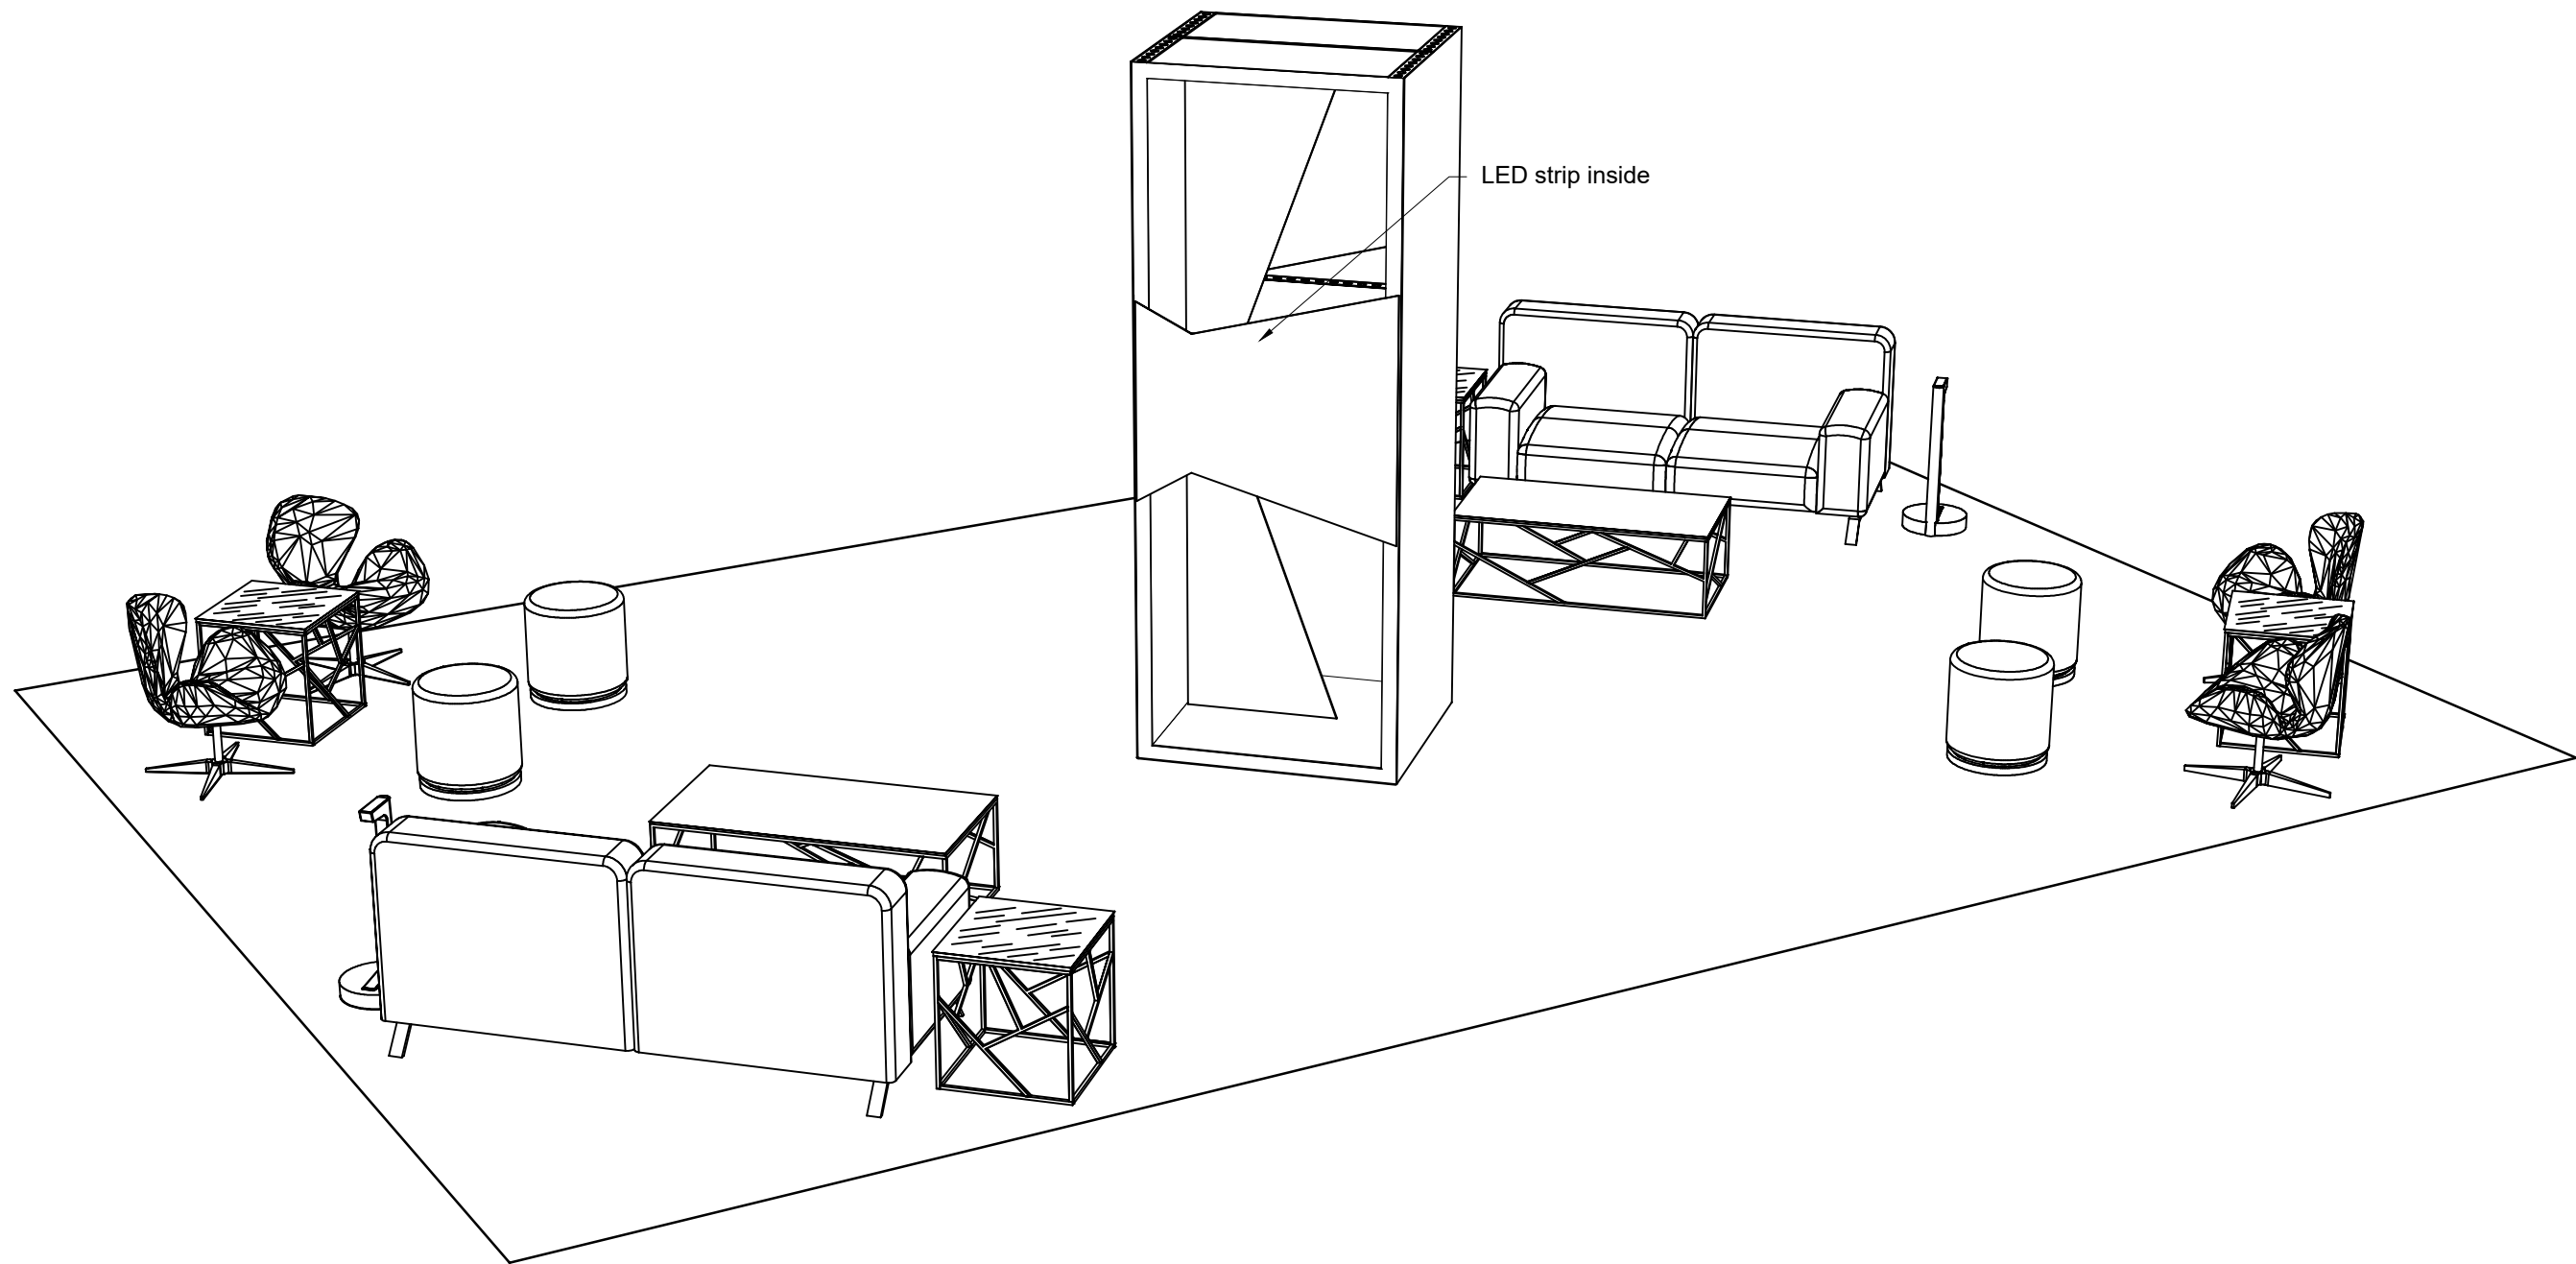

LED strip inside