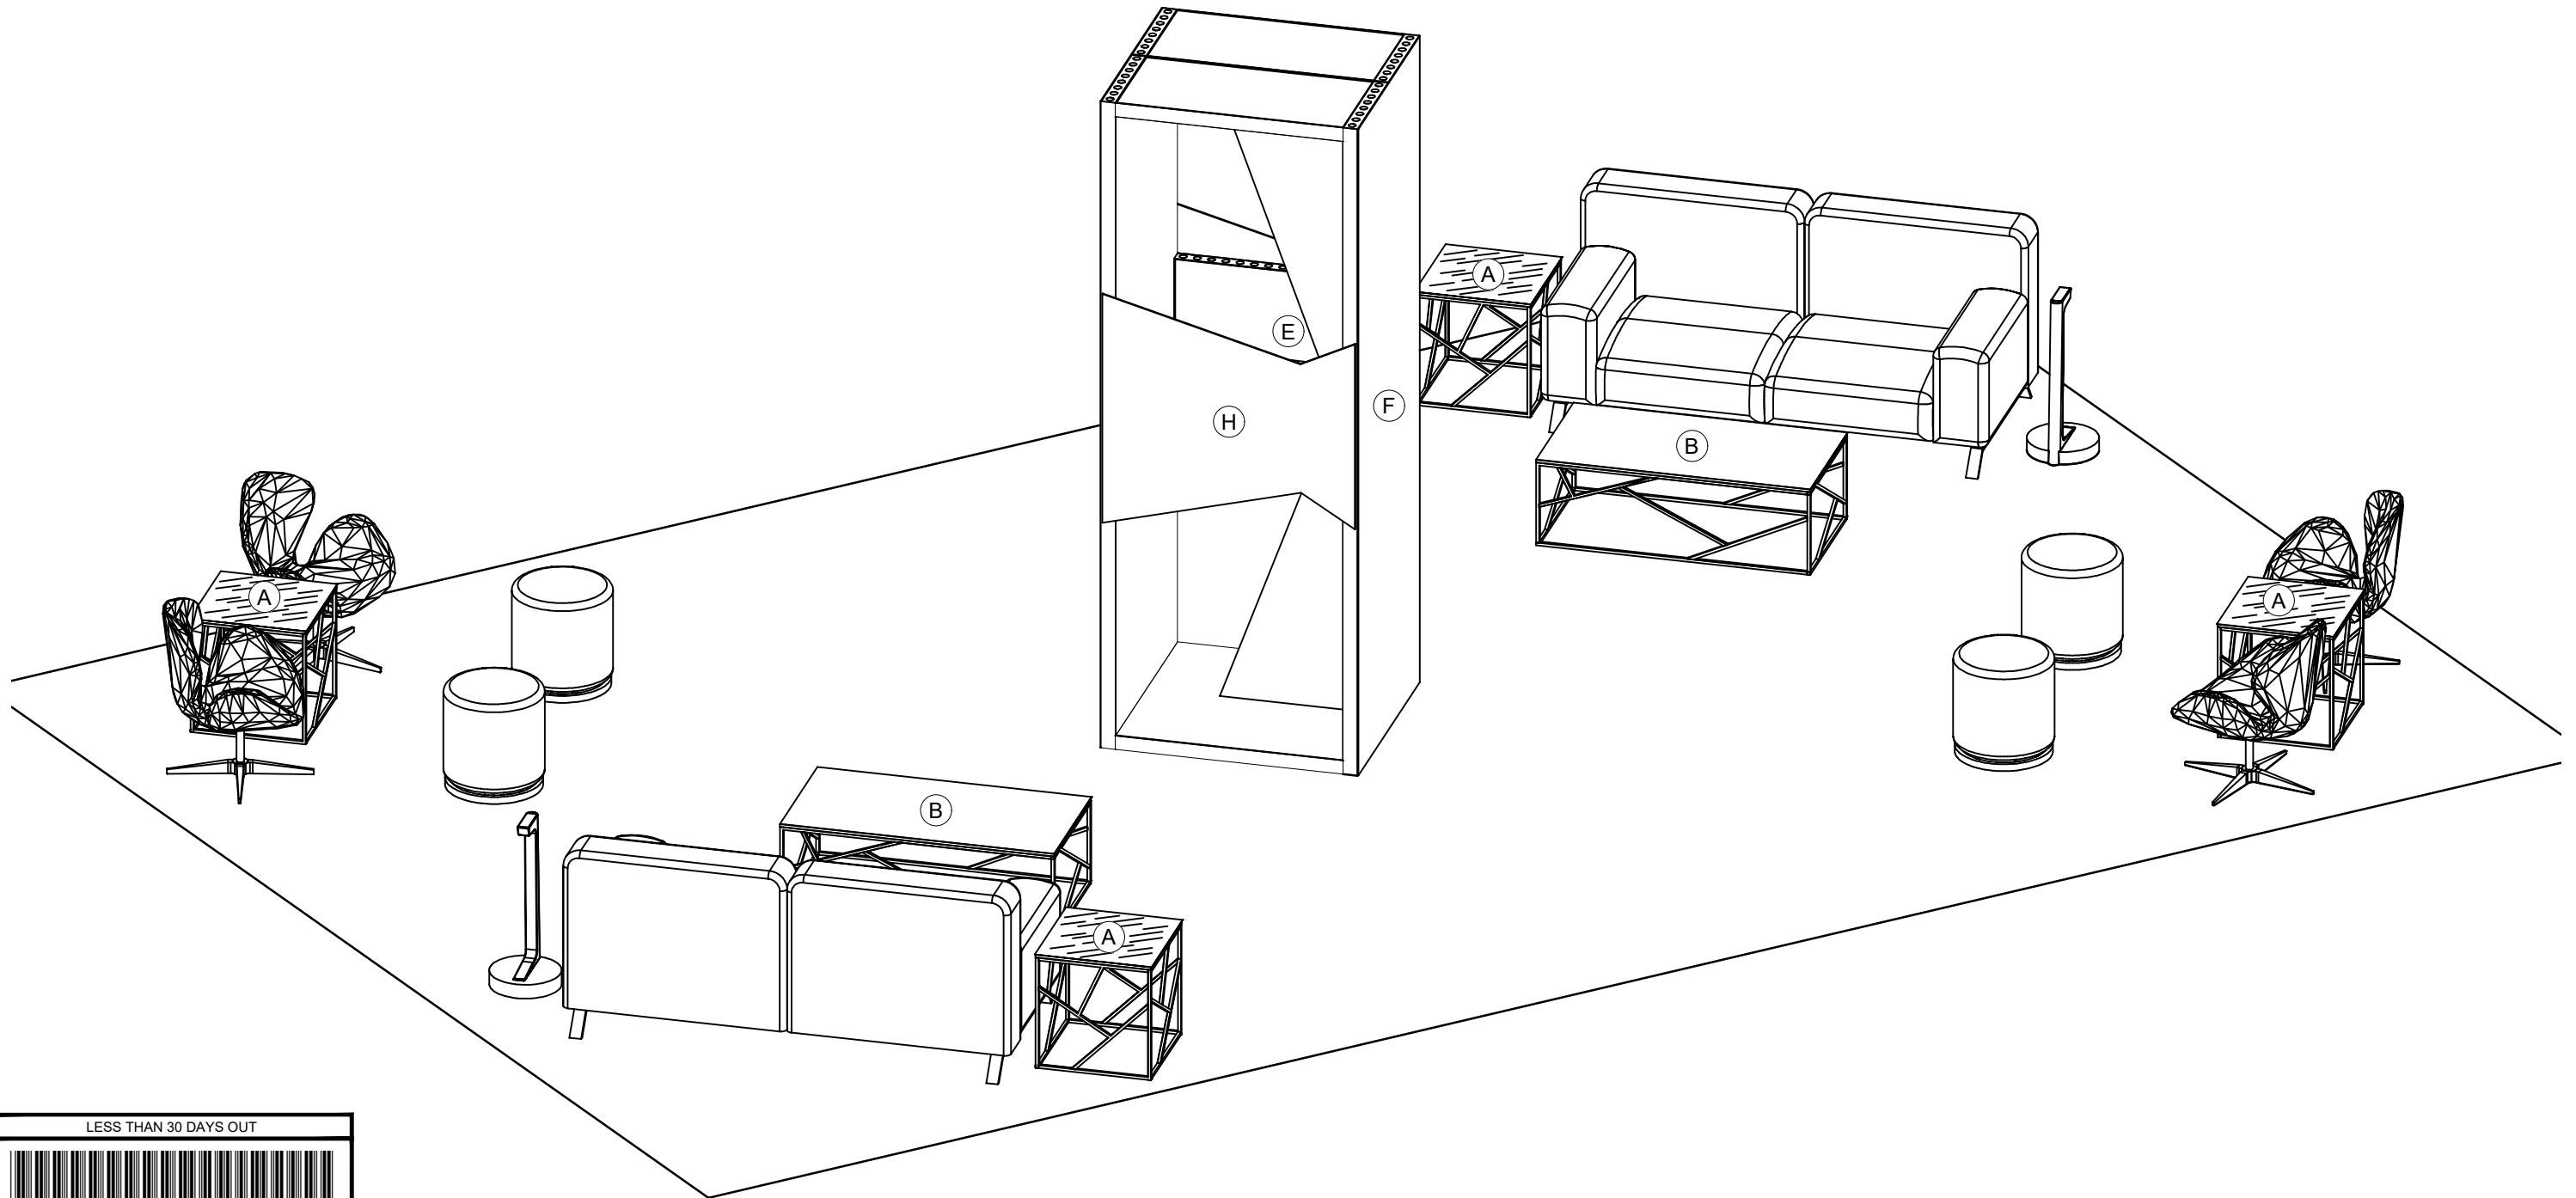

LESS THAN 30 DAYS OUT

* 0 0 0 0 0 0 0 0 0 1 . 1 0 1 . 0 *

MORE THAN 30 DAYS OUT

* 0 0 0 0 0 0 0 0 0 1 . 1 0 1 . 1 *