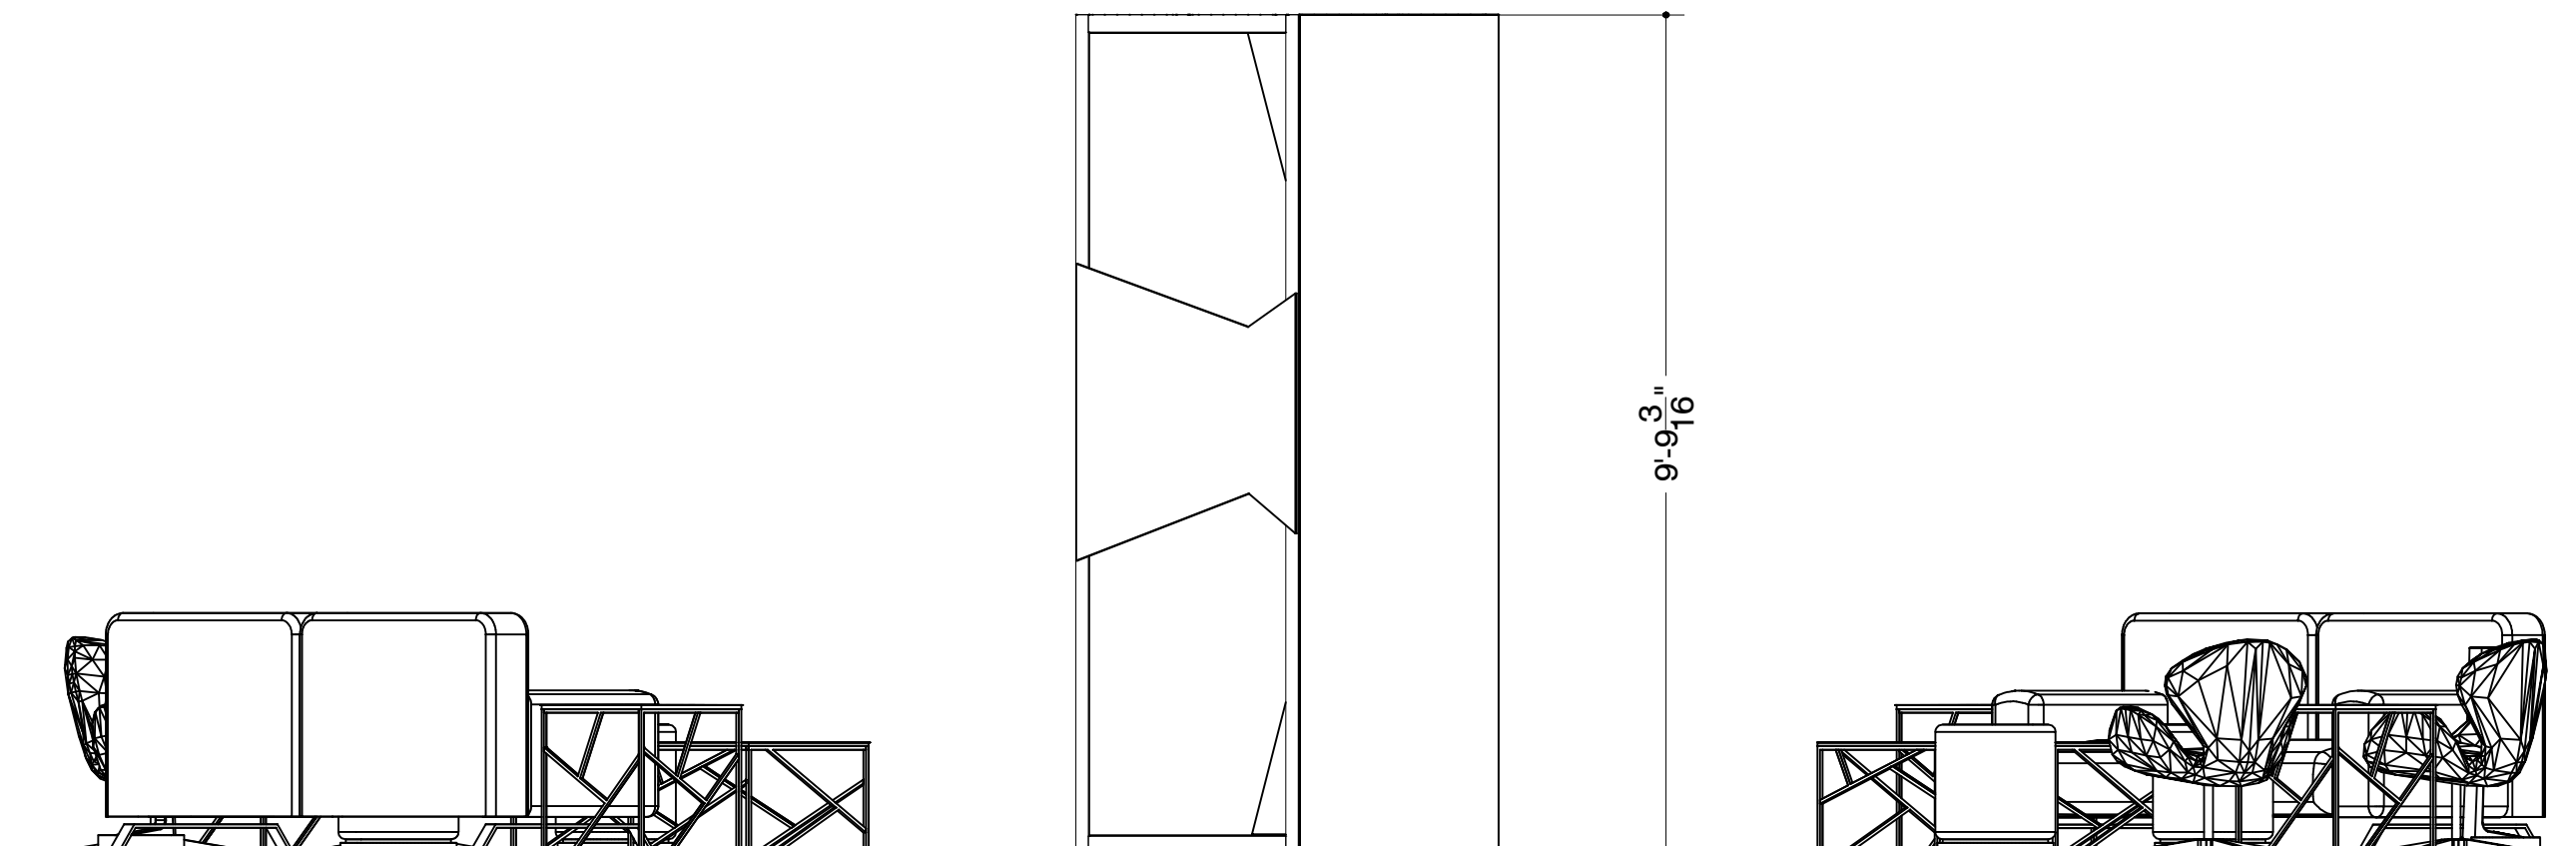

HENRY B GONZALEZ CONVENTION CENTER
San Antonio, TX | 02/24/23 - 02/27/23

EVENT FACILITY / DATES

8579920

PASSPORT LINE ITEM #

WORK TICKET #

513092

JOB #

Not for Production

I.D.	Qty	Type	Size	Area (SqFt)	Part Number	Description	Material	Color	Low Inv.
A	4	Mod P50	20" x 20"			overlay graphics table	overlay graphics table	overlay graphics table	
B	2	Mod P50	47" x 24"			overlay graphics table	overlay graphics table	overlay graphics table	
	4	FLEX Frame-Straight	19-1/2" x 117-3/16"		60400029	Straight Frame 08 Hole x 48 Hole	Aluminum	Silver	
	4	FLEX Frame-Straight	19-1/2" x 39-1/16"		60400025	Straight Frame 08 Hole x 16 Hole	Aluminum	Silver	
	2	FLEX Frame-Straight	22" x 39-1/16"		60400030	Straight Frame 09 Hole x 16 Hole	Aluminum	Silver	
C	4	Flex Insert	19-1/4" x 116-7/8"		60160036	Flex Insert [8x48 Hole]	PVC 3MM	White	
D	6	Flex Insert	19-1/4" x 38-3/4"		60160031	Flex Insert [8x16 Hole]	PVC 3MM	White	
E	6	Flex Insert	21-11/16" x 38-3/4"		60160038	Flex Insert [9x16 Hole]	PVC 3MM	White	
O16	6	Overlay Panel	2-7/16" x 39-1/16"	0.7		Cover Profile 16 Hole	PVC 3MM	White	
O48	4	Overlay Panel	2-7/16" x 117-3/16"	2.0		Cover Profile 48 Hole	PVC 3MM	White	
G2	4	Flex Graphic Insert	19-1/4" x 116-7/8"	15.6		Flex Insert - Graphic [8x48 Hole]	PVC 3MM	Graphic	
F	2	Overlay Graphic Panel	39-1/16" x 0-1/8" x 117-3/16"	0		overlay side	PVC	Graphic	
G	1	Overlay Graphic Panel	26-15/16" x 0-1/2" x 112-11/16"	0		Center Cutout	1/2 foam	graphics	
H	2	Overlay Graphic Panel	41-1/2"	0		front Cutout	1/4 foam	graphics	
	2	Furniture	12" x 12" x 28-1/4"			Village Charging Hub	Metal	White	
	4	Ottoman	17" x 17" x 18"			Marche Swivel Ottoman, Gray Fabric	Fabric	Gray	
	4	Seating	28" x 25" x 18"			Swanson Swivel Chair, White Vinyl	Vinyl	White	
	2	Soft Seating	73" x 34-1/2" x 29-1/2"			Allegro Sofa, Blue	Fabric	Blue	
	4	Table	20" x 20" x 20"			Alondra End Table, Glass, Chrome	Acrylic	Clear	
	2	Table	47" x 24" x 16"			Alondra Cocktail Table, Glass, Chrome	Acrylic	Clear	