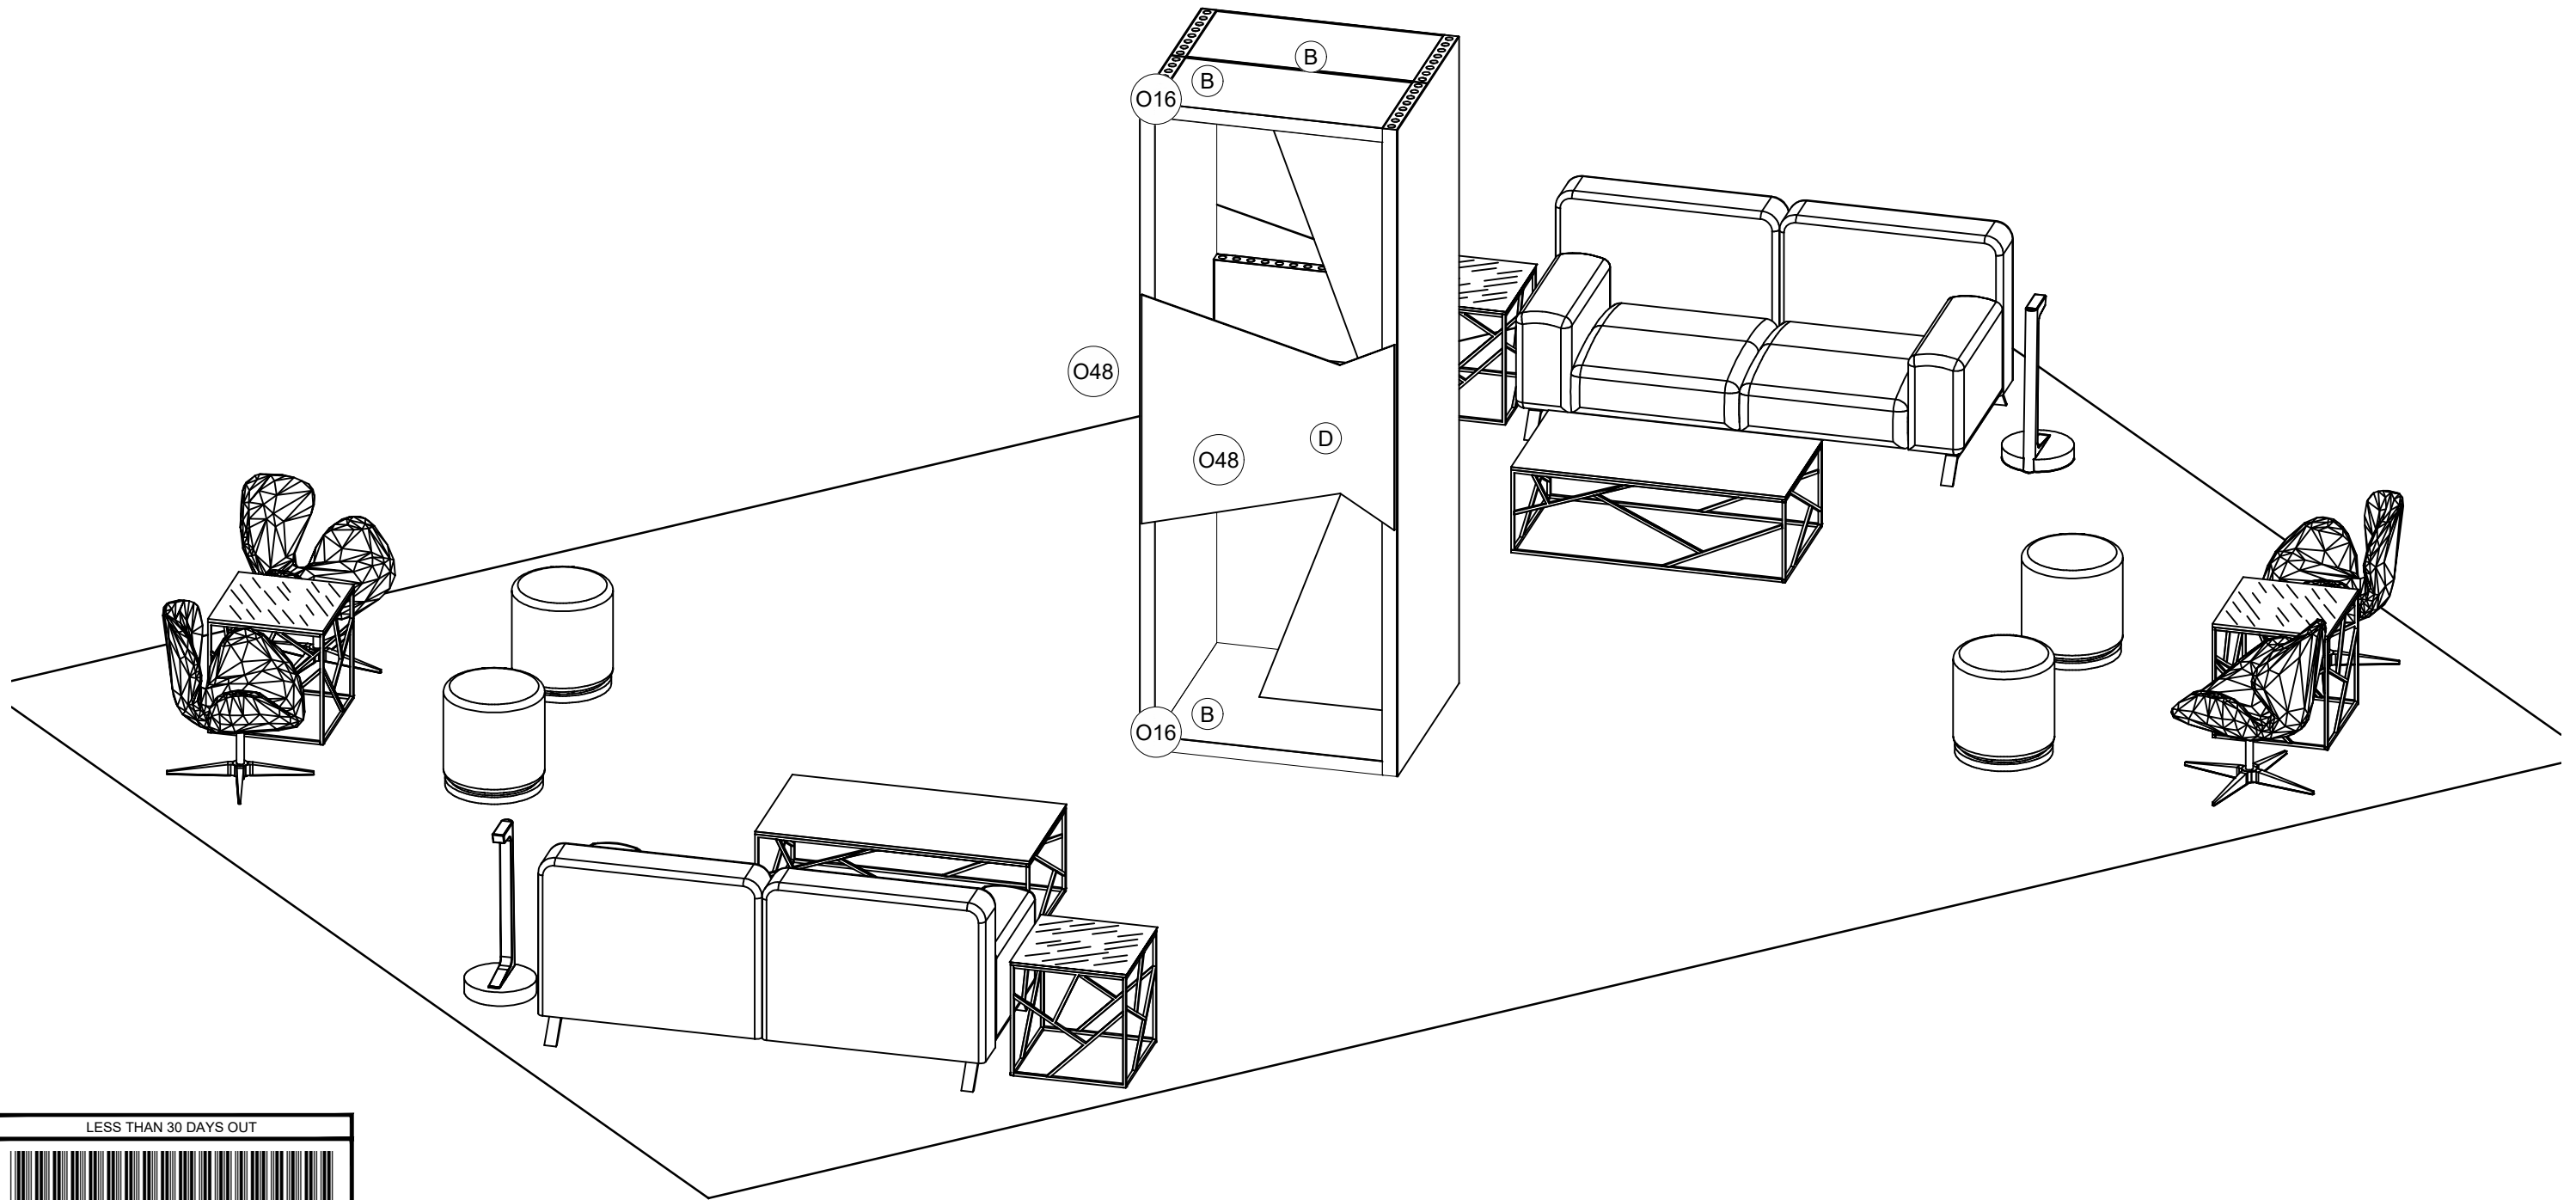

LESS THAN 30 DAYS OUT

* 0 0 0 0 0 0 0 0 0 1 . 1 0 1 . 0 *

MORE THAN 30 DAYS OUT

* 0 0 0 0 0 0 0 0 0 1 . 1 0 1 . 1 *