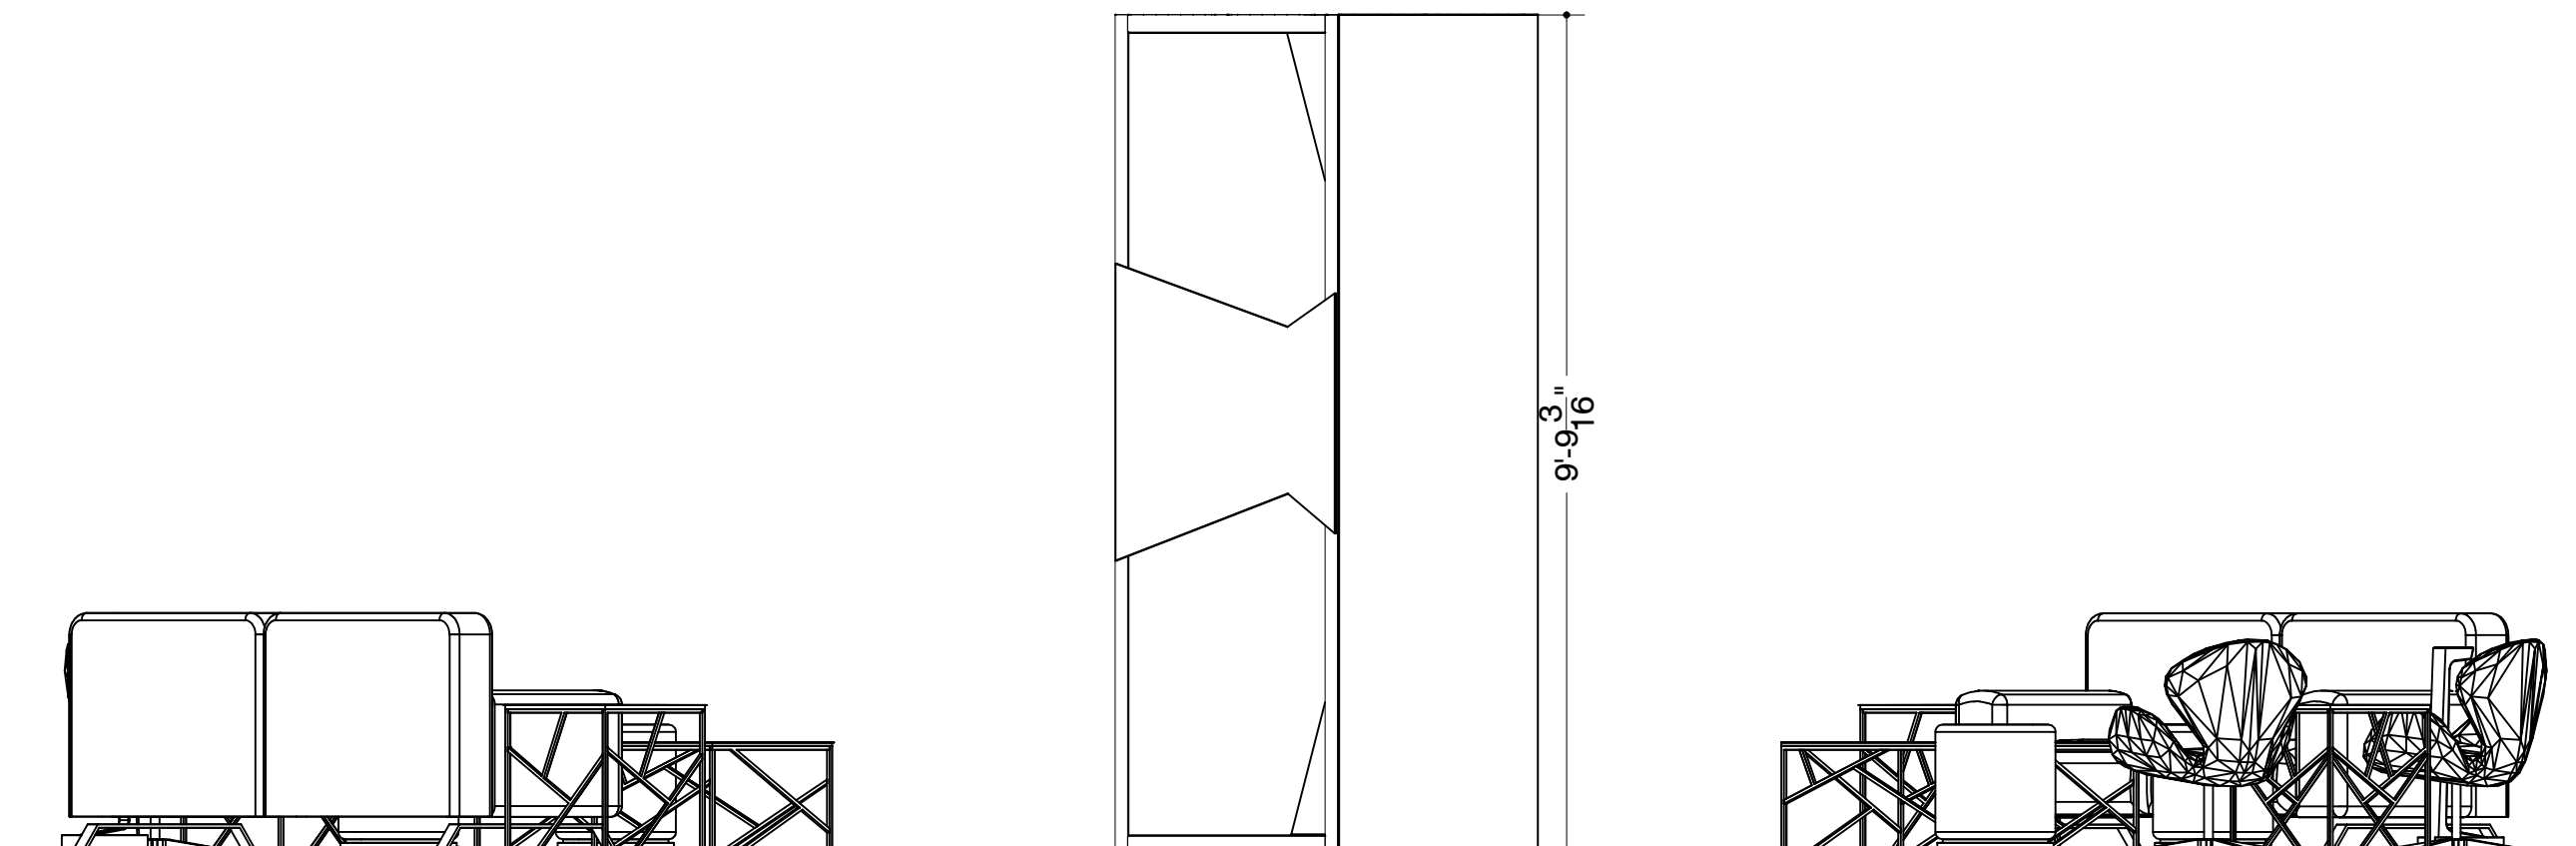

HENRY B GONZALEZ CONVENTION CENTER
San Antonio, TX | 02/24/23 - 02/27/23

EVENT FACILITY / DATES

8579953

PASSPORT LINE ITEM #

WORK TICKET #

513092

JOB #

Not for Production

I.D.	Qty	Type	Size	Area (SqFt)	Part Number	Description	Material	Color	Low Inv.
A	2	Mod P50	20" x 20"			overlay graphics table	overlay graphics table	overlay graphics table	
B	2	Mod P50	47" x 24"			overlay graphics table	overlay graphics table	overlay graphics table	
	4	FLEX Frame-Straight	19-1/2" x 117-3/16"		60400029	Straight Frame 08 Hole x 48 Hole	Aluminum	Silver	
	4	FLEX Frame-Straight	19-1/2" x 39-1/16"		60400025	Straight Frame 08 Hole x 16 Hole	Aluminum	Silver	
	2	FLEX Frame-Straight	22" x 39-1/16"		60400030	Straight Frame 09 Hole x 16 Hole	Aluminum	Silver	
C	4	Flex Insert	19-1/4" x 116-7/8"		60160036	Flex Insert [8x48 Hole]	PVC 3MM	White	
D	6	Flex Insert	19-1/4" x 38-3/4"		60160031	Flex Insert [8x16 Hole]	PVC 3MM	White	
E	6	Flex Insert	21-11/16" x 38-3/4"		60160038	Flex Insert [9x16 Hole]	PVC 3MM	White	
F	6	Overlay Panel	2-7/16" x 39-1/16"	0.7		Cover Profile 16 Hole	PVC 3MM	White	
G	4	Overlay Panel	2-7/16" x 117-3/16"	2.0		Cover Profile 48 Hole	PVC 3MM	White	
G2	4	Flex Graphic Insert	19-1/4" x 116-7/8"	15.6		Flex Insert - Graphic [8x48 Hole]	PVC 3MM	Graphic	
H	2	Overlay Graphic Panel	39-1/16" x 0-1/8" x 117-3/16"	0		overlay side	PVC	Graphic	
I	1	Overlay Graphic Panel	26-15/16" x 0-1/2" x 112-11/16"	0		Center Cutout	1/2 foam	graphics	
J	2	Overlay Graphic Panel	41-1/2"	0		front Cutout	1/4 foam	graphics	
	2	Furniture	12" x 12" x 28-1/4"			Village Charging Hub	Metal	White	
	4	Ottoman	17" x 17" x 18"			Marche Swivel Ottoman, Gray Fabric	Fabric	Gray	
	4	Seating	28" x 25" x 18"			Swanson Swivel Chair, White Vinyl	Vinyl	White	
	2	Soft Seating	73" x 34-1/2" x 29-1/2"			Allegro Sofa, Blue	Fabric	Blue	
	4	Table	20" x 20" x 20"			Alondra End Table, Glass, Chrome	Acrylic	Clear	
	2	Table	47" x 24" x 16"			Alondra Cocktail Table, Glass, Chrome	Acrylic	Clear	