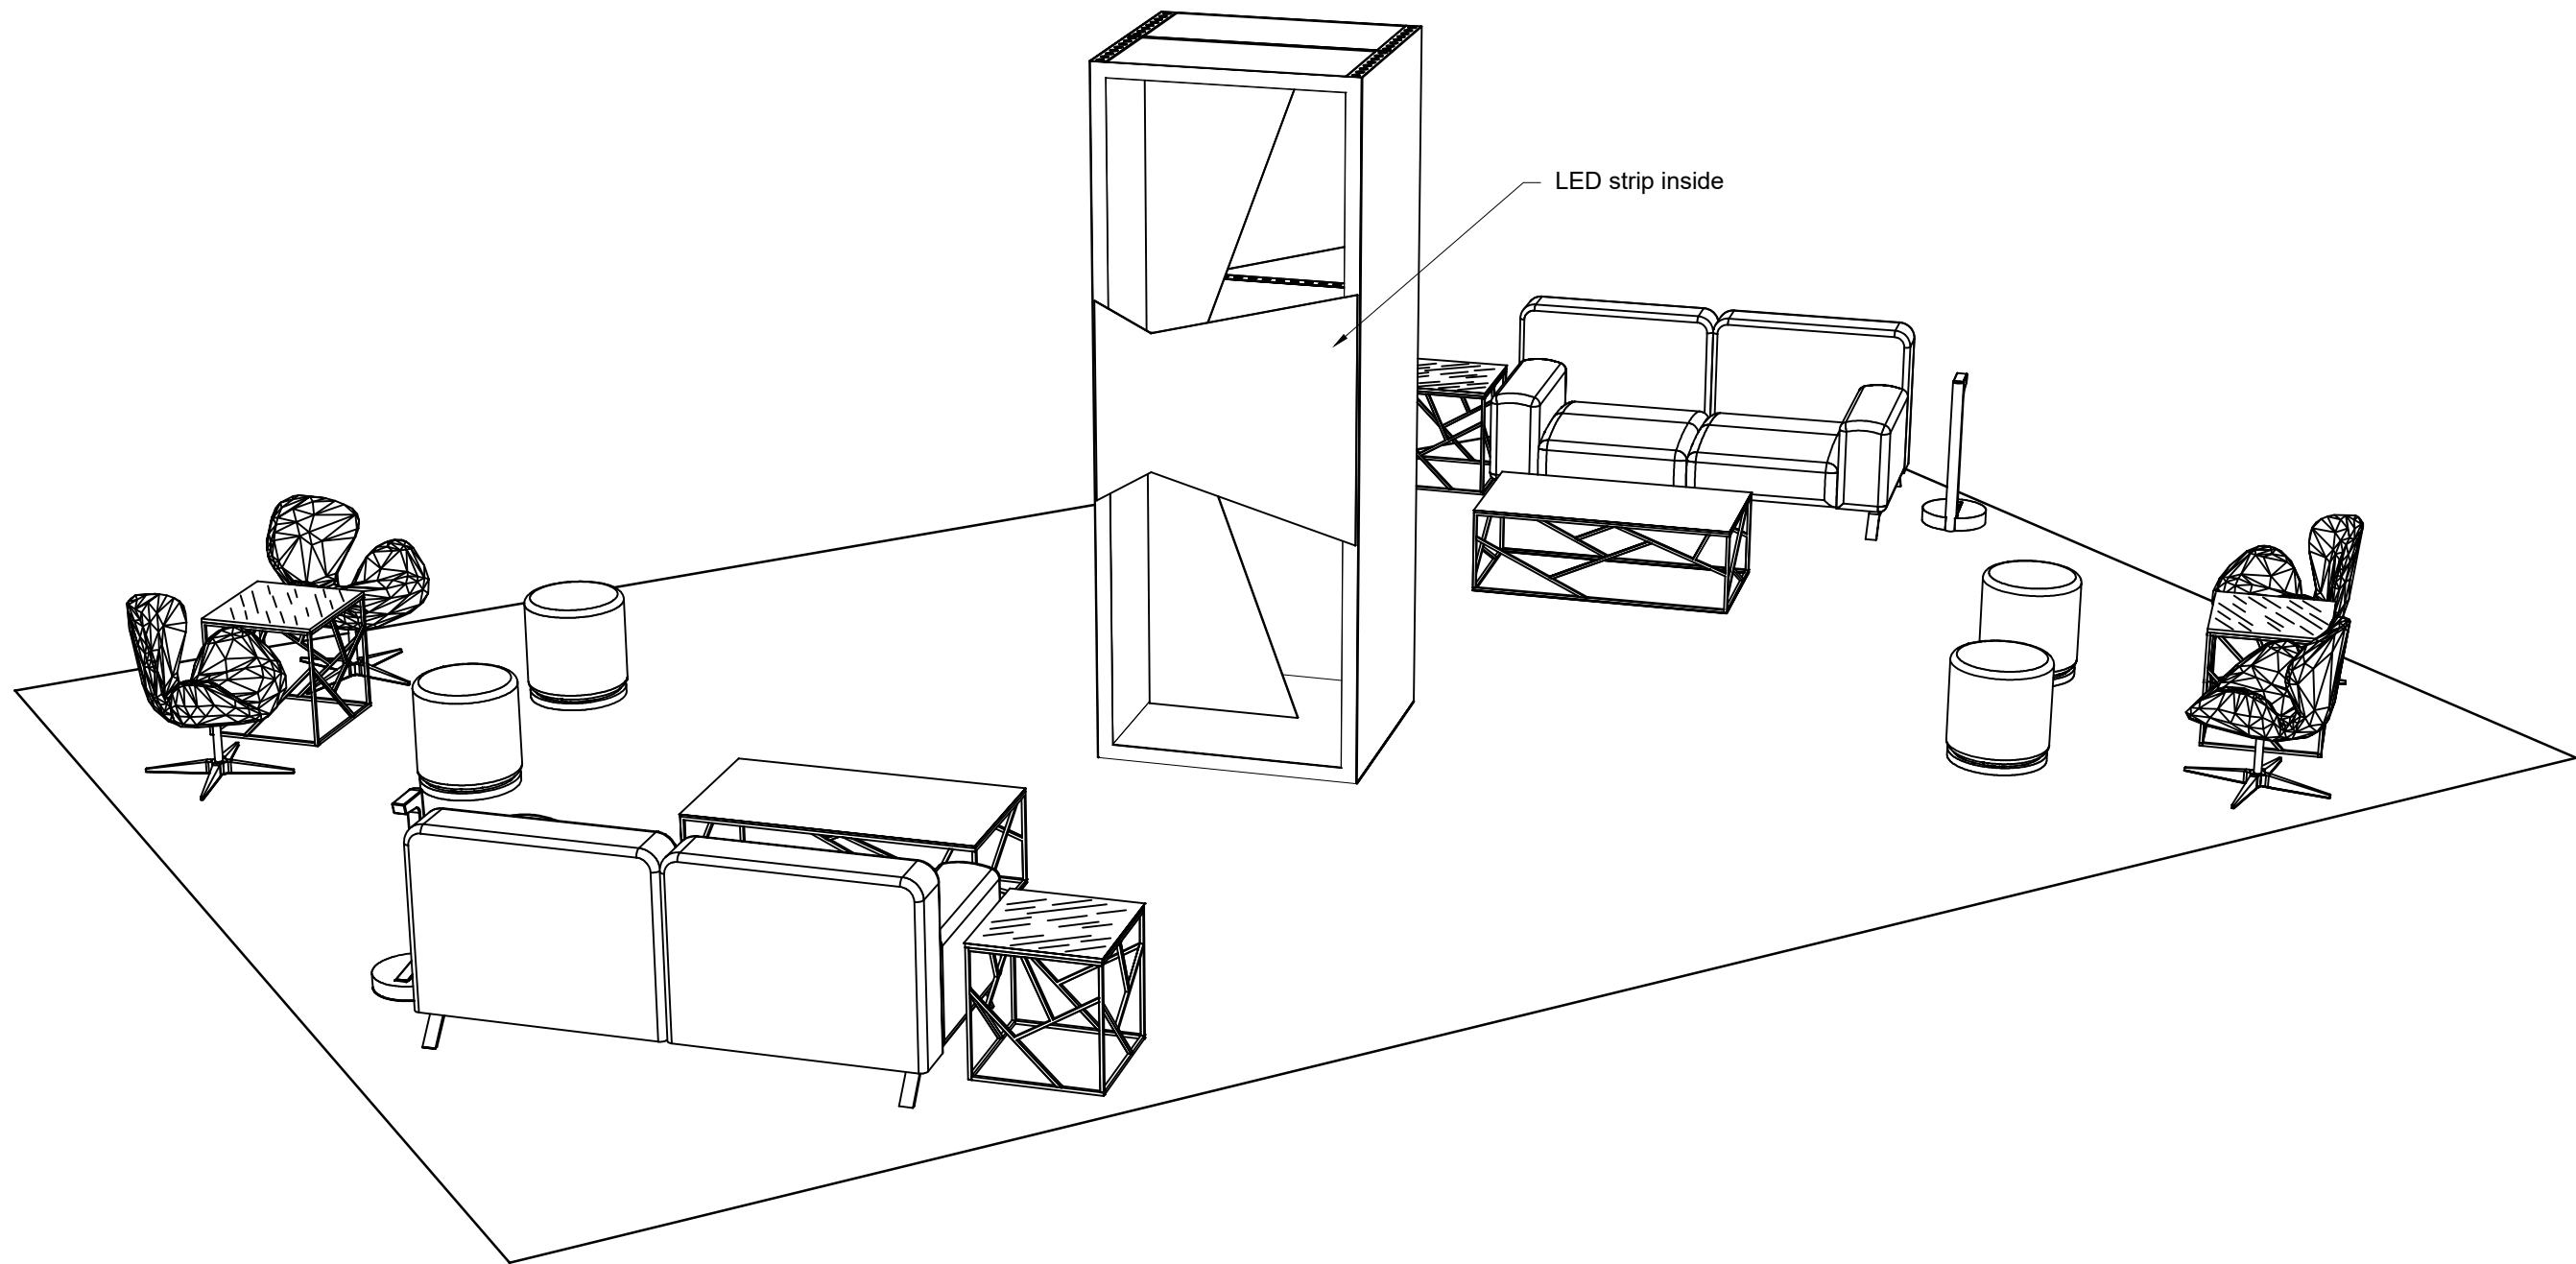

LED strip inside