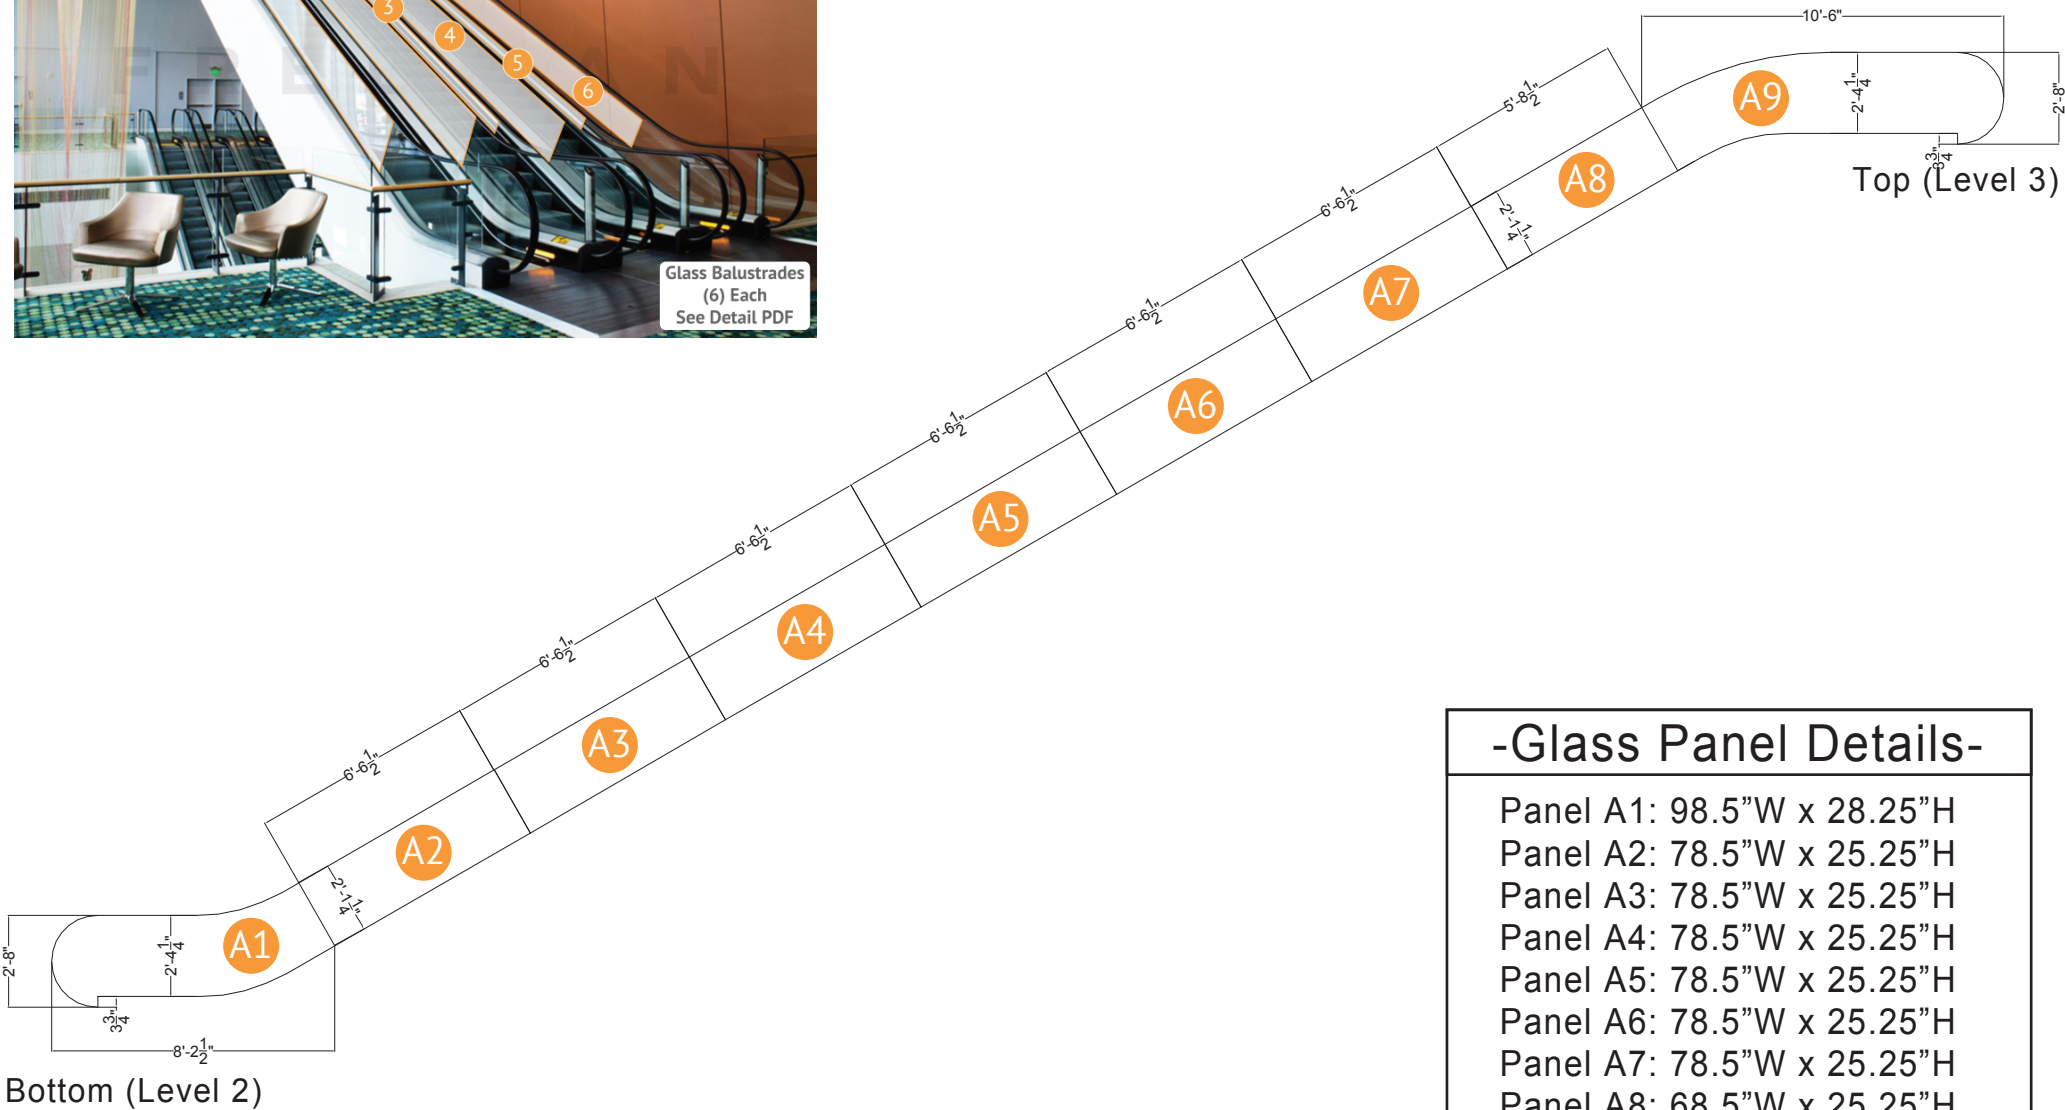

Escalator Graphics L2 EG2

-Glass Panel Details-	
Panel A1:	98.5"W x 28.25"H
Panel A2:	78.5"W x 25.25"H
Panel A3:	78.5"W x 25.25"H
Panel A4:	78.5"W x 25.25"H
Panel A5:	78.5"W x 25.25"H
Panel A6:	78.5"W x 25.25"H
Panel A7:	78.5"W x 25.25"H
Panel A8:	68.5"W x 25.25"H
Panel A9:	126.0"W x 28.25"H

PlanTour Escalator Detail
Drawing Not To Scale