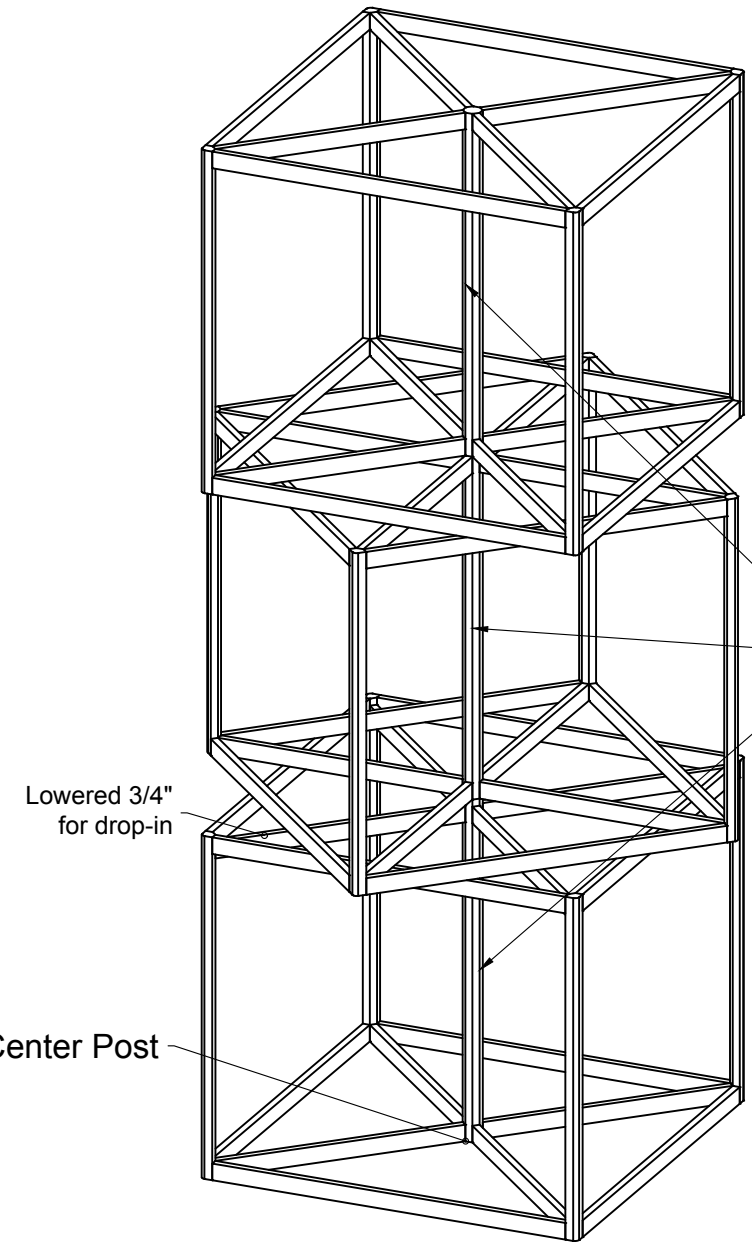

ISO View

Structure

Front View

Plan View

36" P80 PINNED TOGETHER

Pull List

| I.D. | Qty | Type | Size | Description | Material | Color |
|------|-----|---------------|---------------|--------------------------------|----------|---------|
| | 3 | P80 | 36" | 3'-0" (36") | Aluminum | Silver |
| | 12 | P31 | 36" | 3'-0" (36") | Aluminum | Silver |
| | 24 | H45 | 26" | 1/2MD | Aluminum | Silver |
| | 24 | H45 | 37-9/16" | 1M | Aluminum | Silver |
| A | 6 | Graphic Panel | 40-1/4" x 36" | P31 CS/1M/P31CS; on 1/16" Remo | PVC | Graphic |
| B | 6 | Graphic Panel | 40-1/2" x 36" | P31 CL/1M/P31CL; on 1/16" Remo | PVC | Graphic |
| | 1 | Counter Top | 1Mx1M | Drop-In w/ center hole | Melamine | White |
| | 2 | MiscPart | 10" | P80 Splicer | Aluminum | Silver |