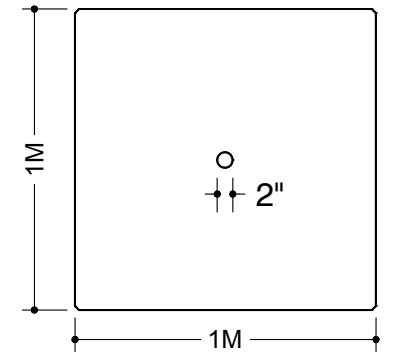

ISO View

Structure

Front View

Plan View

36" P80 PINNED TOGETHER

Pull List

| I.D. | Qty | Type | Size | Description | Material | Color |
|------|-----|---------------|---------------|--------------------------------|----------|---------|
| | 3 | P80 | 36" | 3'-0" (36") | Aluminum | Silver |
| | 12 | P31 | 36" | 3'-0" (36") | Aluminum | Silver |
| | 24 | H45 | 26" | 1/2MD | Aluminum | Silver |
| | 24 | H45 | 37-9/16" | 1M | Aluminum | Silver |
| A | 6 | Graphic Panel | 40-1/4" x 36" | P31 CS/1M/P31CS; on 1/16" Remo | PVC | Graphic |
| B | 6 | Graphic Panel | 40-1/2" x 36" | P31 CL/1M/P31CL; on 1/16" Remo | PVC | Graphic |
| | 1 | Counter Top | 1Mx1M | Drop-In w/ center hole | Melamine | White |
| | 2 | MiscPart | 10" | P80 Splicer | Aluminum | Silver |