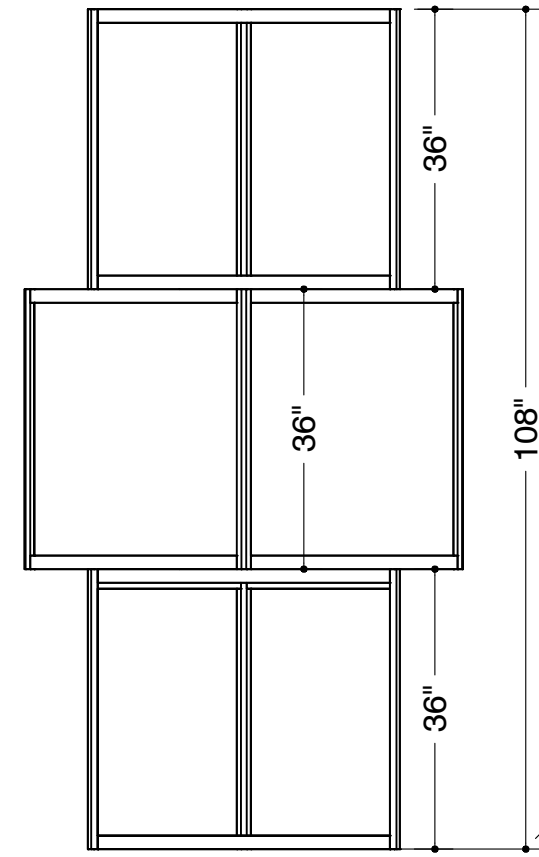

ISO View

Structure

Front View

Plan View

36" P80 PINNED TOGETHER

Pull List

| I.D. | Qty | Type | Size | Description | Material | Color |
|------|-----|---------------|---------------|--------------------------------|----------|---------|
| | 3 | P80 | 36" | 3'-0" (36") | Aluminum | Silver |
| | 12 | P31 | 36" | 3'-0" (36") | Aluminum | Silver |
| | 24 | H45 | 26" | 1/2MD | Aluminum | Silver |
| | 24 | H45 | 37-9/16" | 1M | Aluminum | Silver |
| A | 6 | Graphic Panel | 40-1/4" x 36" | P31 CS/1M/P31CS; on 1/16" Remo | PVC | Graphic |
| B | 6 | Graphic Panel | 40-1/2" x 36" | P31 CL/1M/P31CL; on 1/16" Remo | PVC | Graphic |
| | 1 | Counter Top | 1Mx1M | Drop-In w/ center hole | Melamine | White |
| | 2 | MiscPart | 10" | P80 Splicer | Aluminum | Silver |