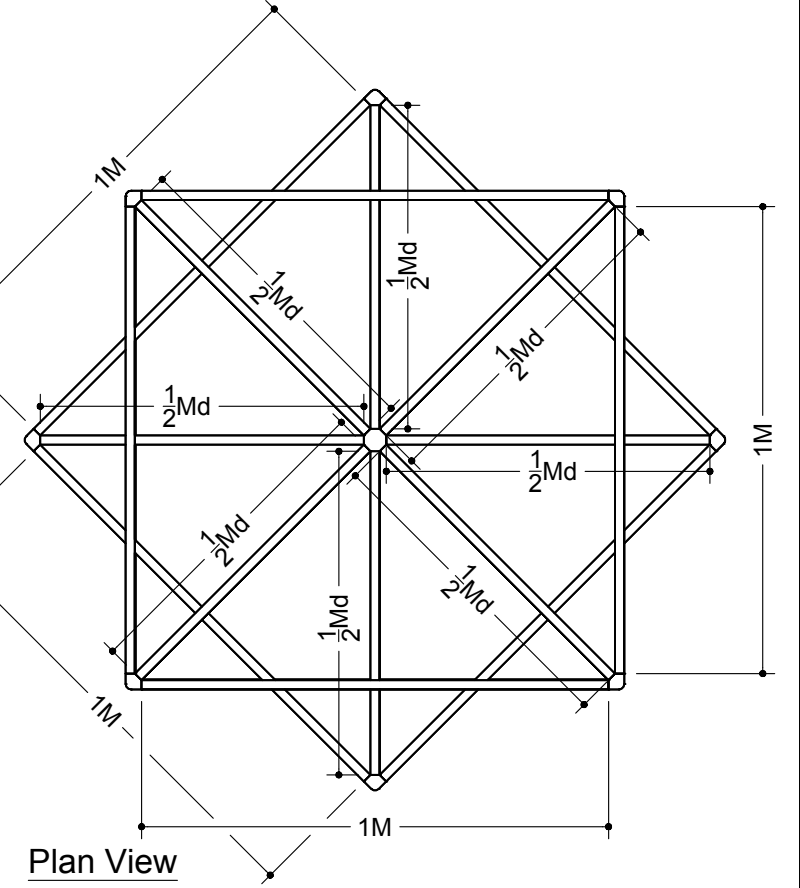

ISO View

Structure

Front View

Plan View

36" P80 PINNED TOGETHER

Pull List

| I.D. | Qty | Type | Size | Description | Material | Color |
|------|-----|---------------|---------------|--------------------------------|----------|---------|
| | 3 | P80 | 36" | 3'-0" (36") | Aluminum | Silver |
| | 12 | P31 | 36" | 3'-0" (36") | Aluminum | Silver |
| | 24 | H45 | 26" | 1/2MD | Aluminum | Silver |
| | 24 | H45 | 37-9/16" | 1M | Aluminum | Silver |
| A | 6 | Graphic Panel | 40-1/4" x 36" | P31 CS/1M/P31CS; on 1/16" Remo | PVC | Graphic |
| B | 6 | Graphic Panel | 40-1/2" x 36" | P31 CL/1M/P31CL; on 1/16" Remo | PVC | Graphic |
| | 1 | Counter Top | 1Mx1M | Drop-In w/ center hole | Melamine | White |
| | 2 | MiscPart | 10" | P80 Splicer | Aluminum | Silver |