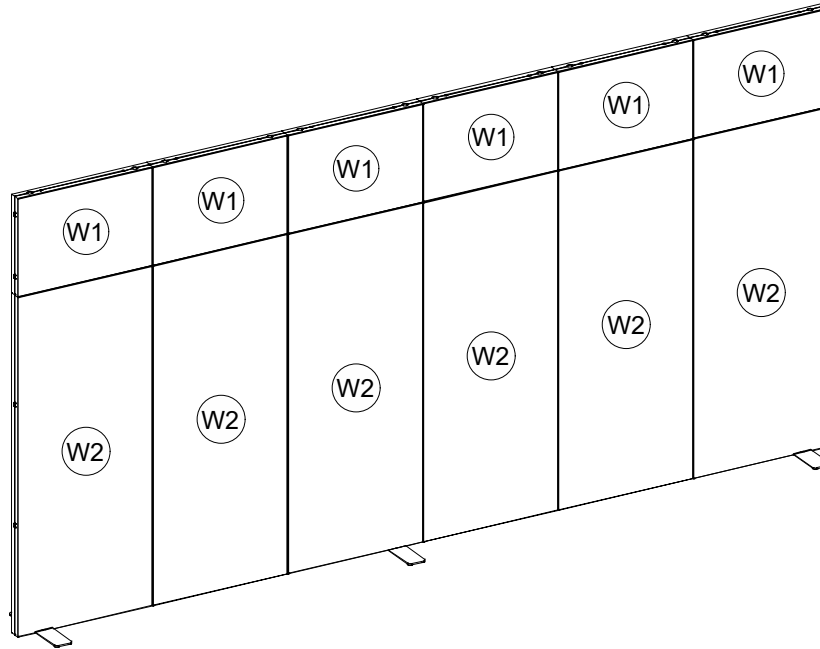

3D VIEW - FRONT

3D VIEW - REAR

STRUCTURE VIEW

6M x 10ft SmartPanel Wall

I.D.	Qty	Type	Size	Area (SqFt)	Part Number	Description	Material	Color
	12	SP Accessory	0" x 0" x 4"		58535	SP STACKING BOLTS	Aluminum	Silver
	6	SP FRAME	39" x 3-1/8" x 93"		58480	SP 39" X 93" FRAME	Aluminum	Silver
	6	SP FRAME	39" x 3-1/8" x 27"		58548	SP 39" X 27" FRAME	Aluminum	Silver
	3	SP Foot	23-5/8" x 4-15/16"	0	58537	SP 24" BASE	Aluminum	Silver
W1	12	SP PANEL	38-5/8" x 26-5/8"	7.14		SP 39" X 27" PVC 3MM - White	PVC 3MM	White
W2	12	SP PANEL	38-5/8" x 92-5/8"	24.84		SP 39" X 93" PVC 3MM - White	PVC 3MM	White

FRONT ELEVATION

Scale: 1/4" = 1'-0"

PLAN VIEW

Scale: 1/4" = 1'-0"

LESS THAN 30 DAYS OUT

* 0 0 0 0 0 0 0 0 0 1 - 1 0 2 8 - 0 *

MORE THAN 30 DAYS OUT

* 0 0 0 0 0 0 0 0 0 1 - 1 0 2 8 - 1 *