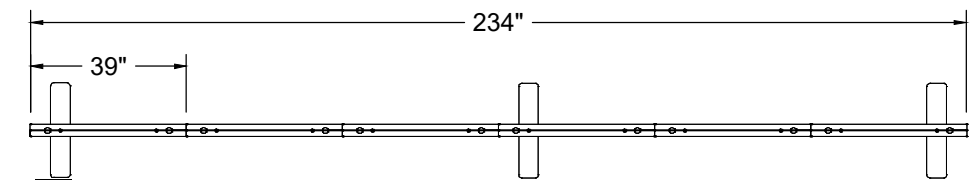

3D VIEW - FRONT

3D VIEW - REAR

STRUCTURE VIEW

6M x 10ft SmartPanel Wall

I.D.	Qty	Type	Size	Area (SqFt)	Part Number	Description	Material	Color
	12	SP Accessory	0" x 0" x 4"		58535	SP STACKING BOLTS	Aluminum	Silver
	6	SP FRAME	39" x 3-1/8" x 93"		58480	SP 39" X 93" FRAME	Aluminum	Silver
	6	SP FRAME	39" x 3-1/8" x 27"		58548	SP 39" X 27" FRAME	Aluminum	Silver
	3	SP Foot	23-5/8" x 4-15/16"	0	58537	SP 24" BASE	Aluminum	Silver
W1	12	SP PANEL	38-5/8" x 26-5/8"	7.14		SP 39" X 27" PVC 3MM - White	PVC 3MM	White
W2	12	SP PANEL	38-5/8" x 92-5/8"	24.84		SP 39" X 93" PVC 3MM - White	PVC 3MM	White

FRONT ELEVATION

Scale: 1/4" = 1'-0"

PLAN VIEW

Scale: 1/4" = 1'-0"

LESS THAN 30 DAYS OUT

* 0 0 0 0 0 0 0 0 0 1 - 1 0 2 8 - 0 *

MORE THAN 30 DAYS OUT

* 0 0 0 0 0 0 0 0 0 1 - 1 0 2 8 - 1 *