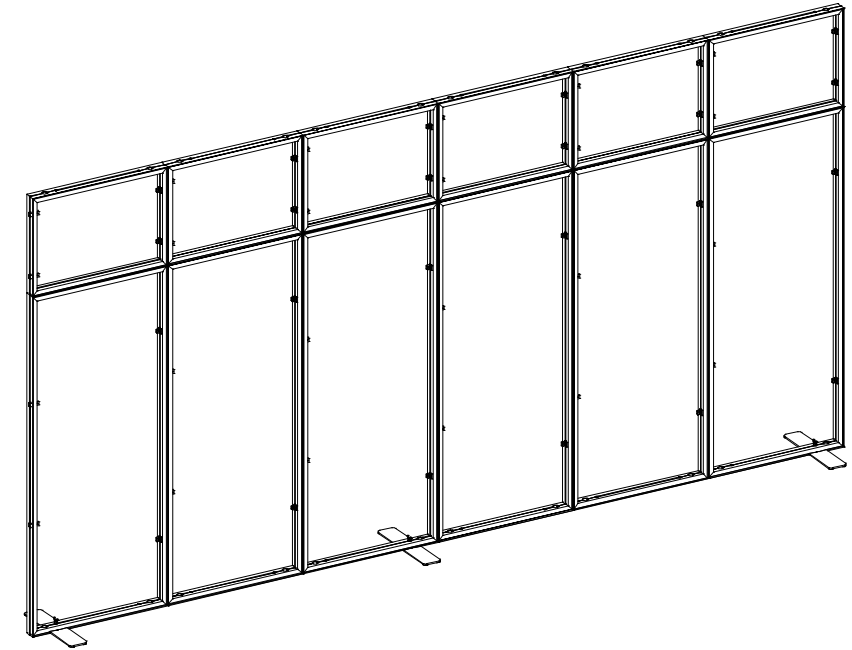

3D VIEW - FRONT

3D VIEW - REAR

STRUCTURE VIEW

6M x 10ft SmartPanel Wall

I.D.	Qty	Type	Size	Area (SqFt)	Part Number	Description	Material	Color
	12	SP Accessory	0" x 0" x 4"		58535	SP STACKING BOLTS	Aluminum	Silver
	6	SP FRAME	39" x 3-1/8" x 93"		58480	SP 39" X 93" FRAME	Aluminum	Silver
	6	SP FRAME	39" x 3-1/8" x 27"		58548	SP 39" X 27" FRAME	Aluminum	Silver
	3	SP Foot	23-5/8" x 4-15/16"	0	58537	SP 24" BASE	Aluminum	Silver
W1	12	SP PANEL	38-5/8" x 26-5/8"	7.14		SP 39" X 27" PVC 3MM - White	PVC 3MM	White
W2	12	SP PANEL	38-5/8" x 92-5/8"	24.84		SP 39" X 93" PVC 3MM - White	PVC 3MM	White

FRONT ELEVATION

Scale: 1/4" = 1'-0"

PLAN VIEW

Scale: 1/4" = 1'-0"

LESS THAN 30 DAYS OUT

* 0 0 0 0 0 0 0 0 0 1 - 1 0 2 8 - 0 *

MORE THAN 30 DAYS OUT

* 0 0 0 0 0 0 0 0 0 1 - 1 0 2 8 - 1 *