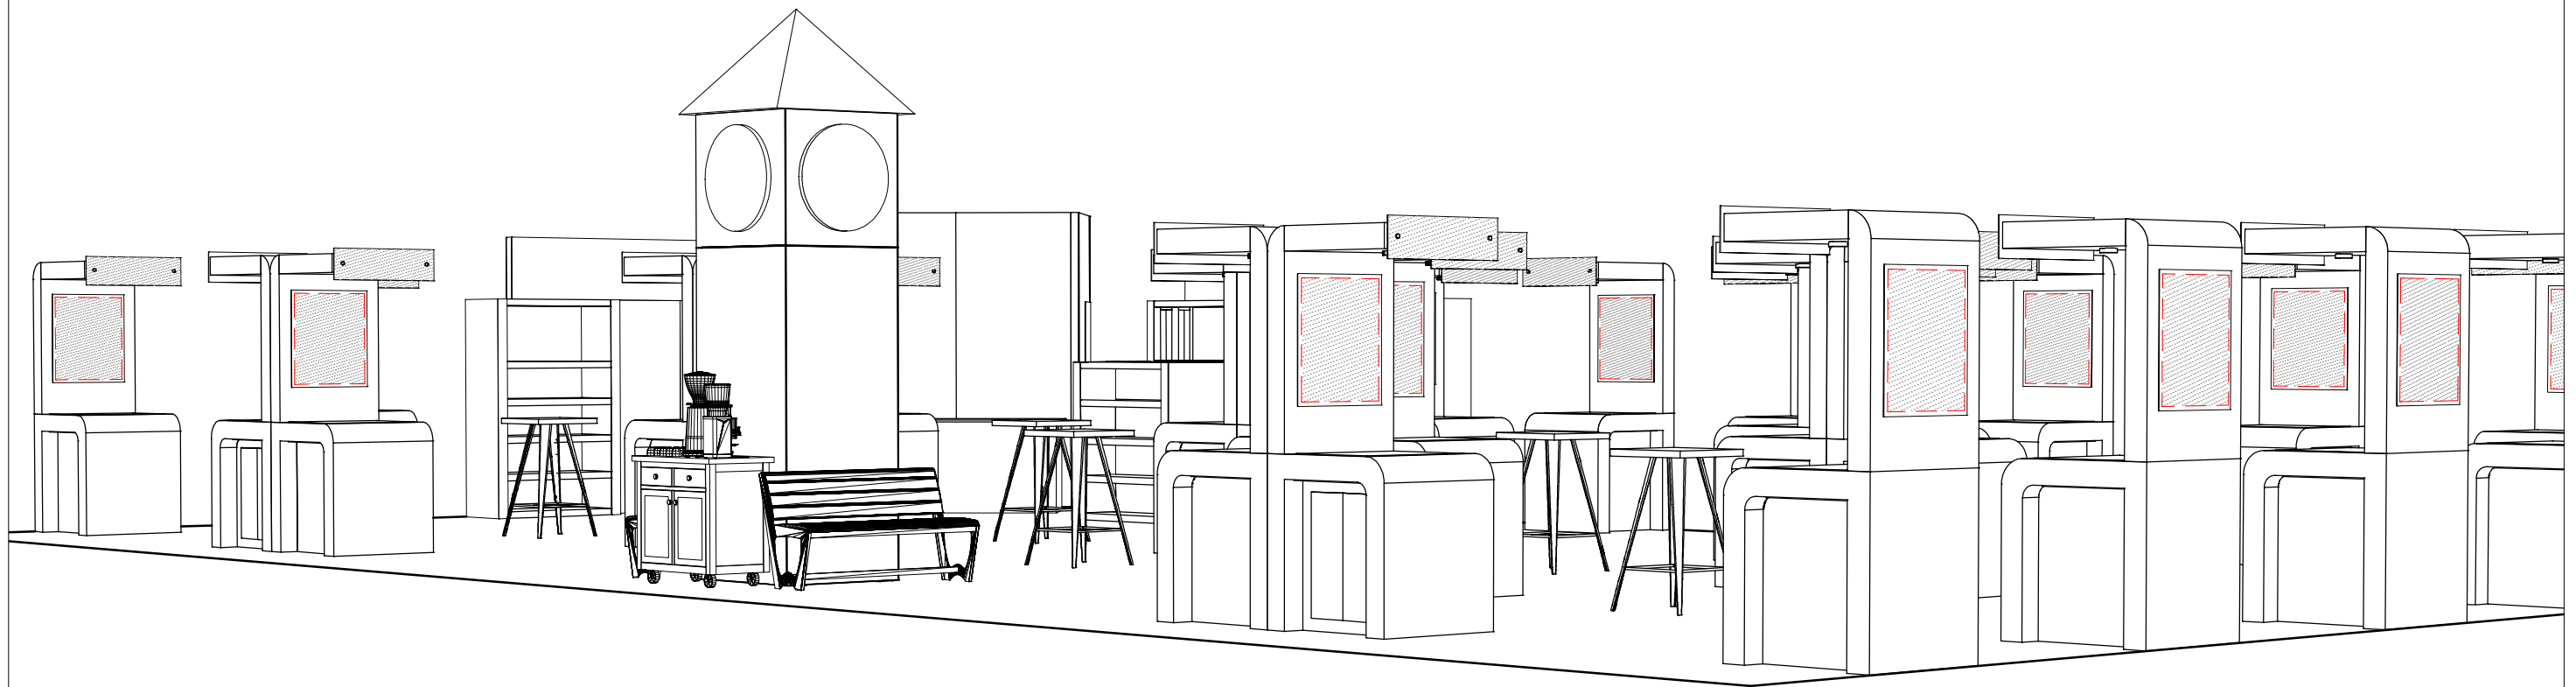

BOOKSTORE

CLOCK TOWER

29 KIOSKS  
(SOME WILL BE FLEX DESIGN)

PARK BENCHES

COFFEE CART

HIGH TABLES  
FOR DISCUSSIONS

VIEW - 1

VIEW - 2

VIEW - 3

29 KIOSKS (SOME WILL BE FLEX DESIGN)

PLAN VIEW

OVERALL FLOORPLAN