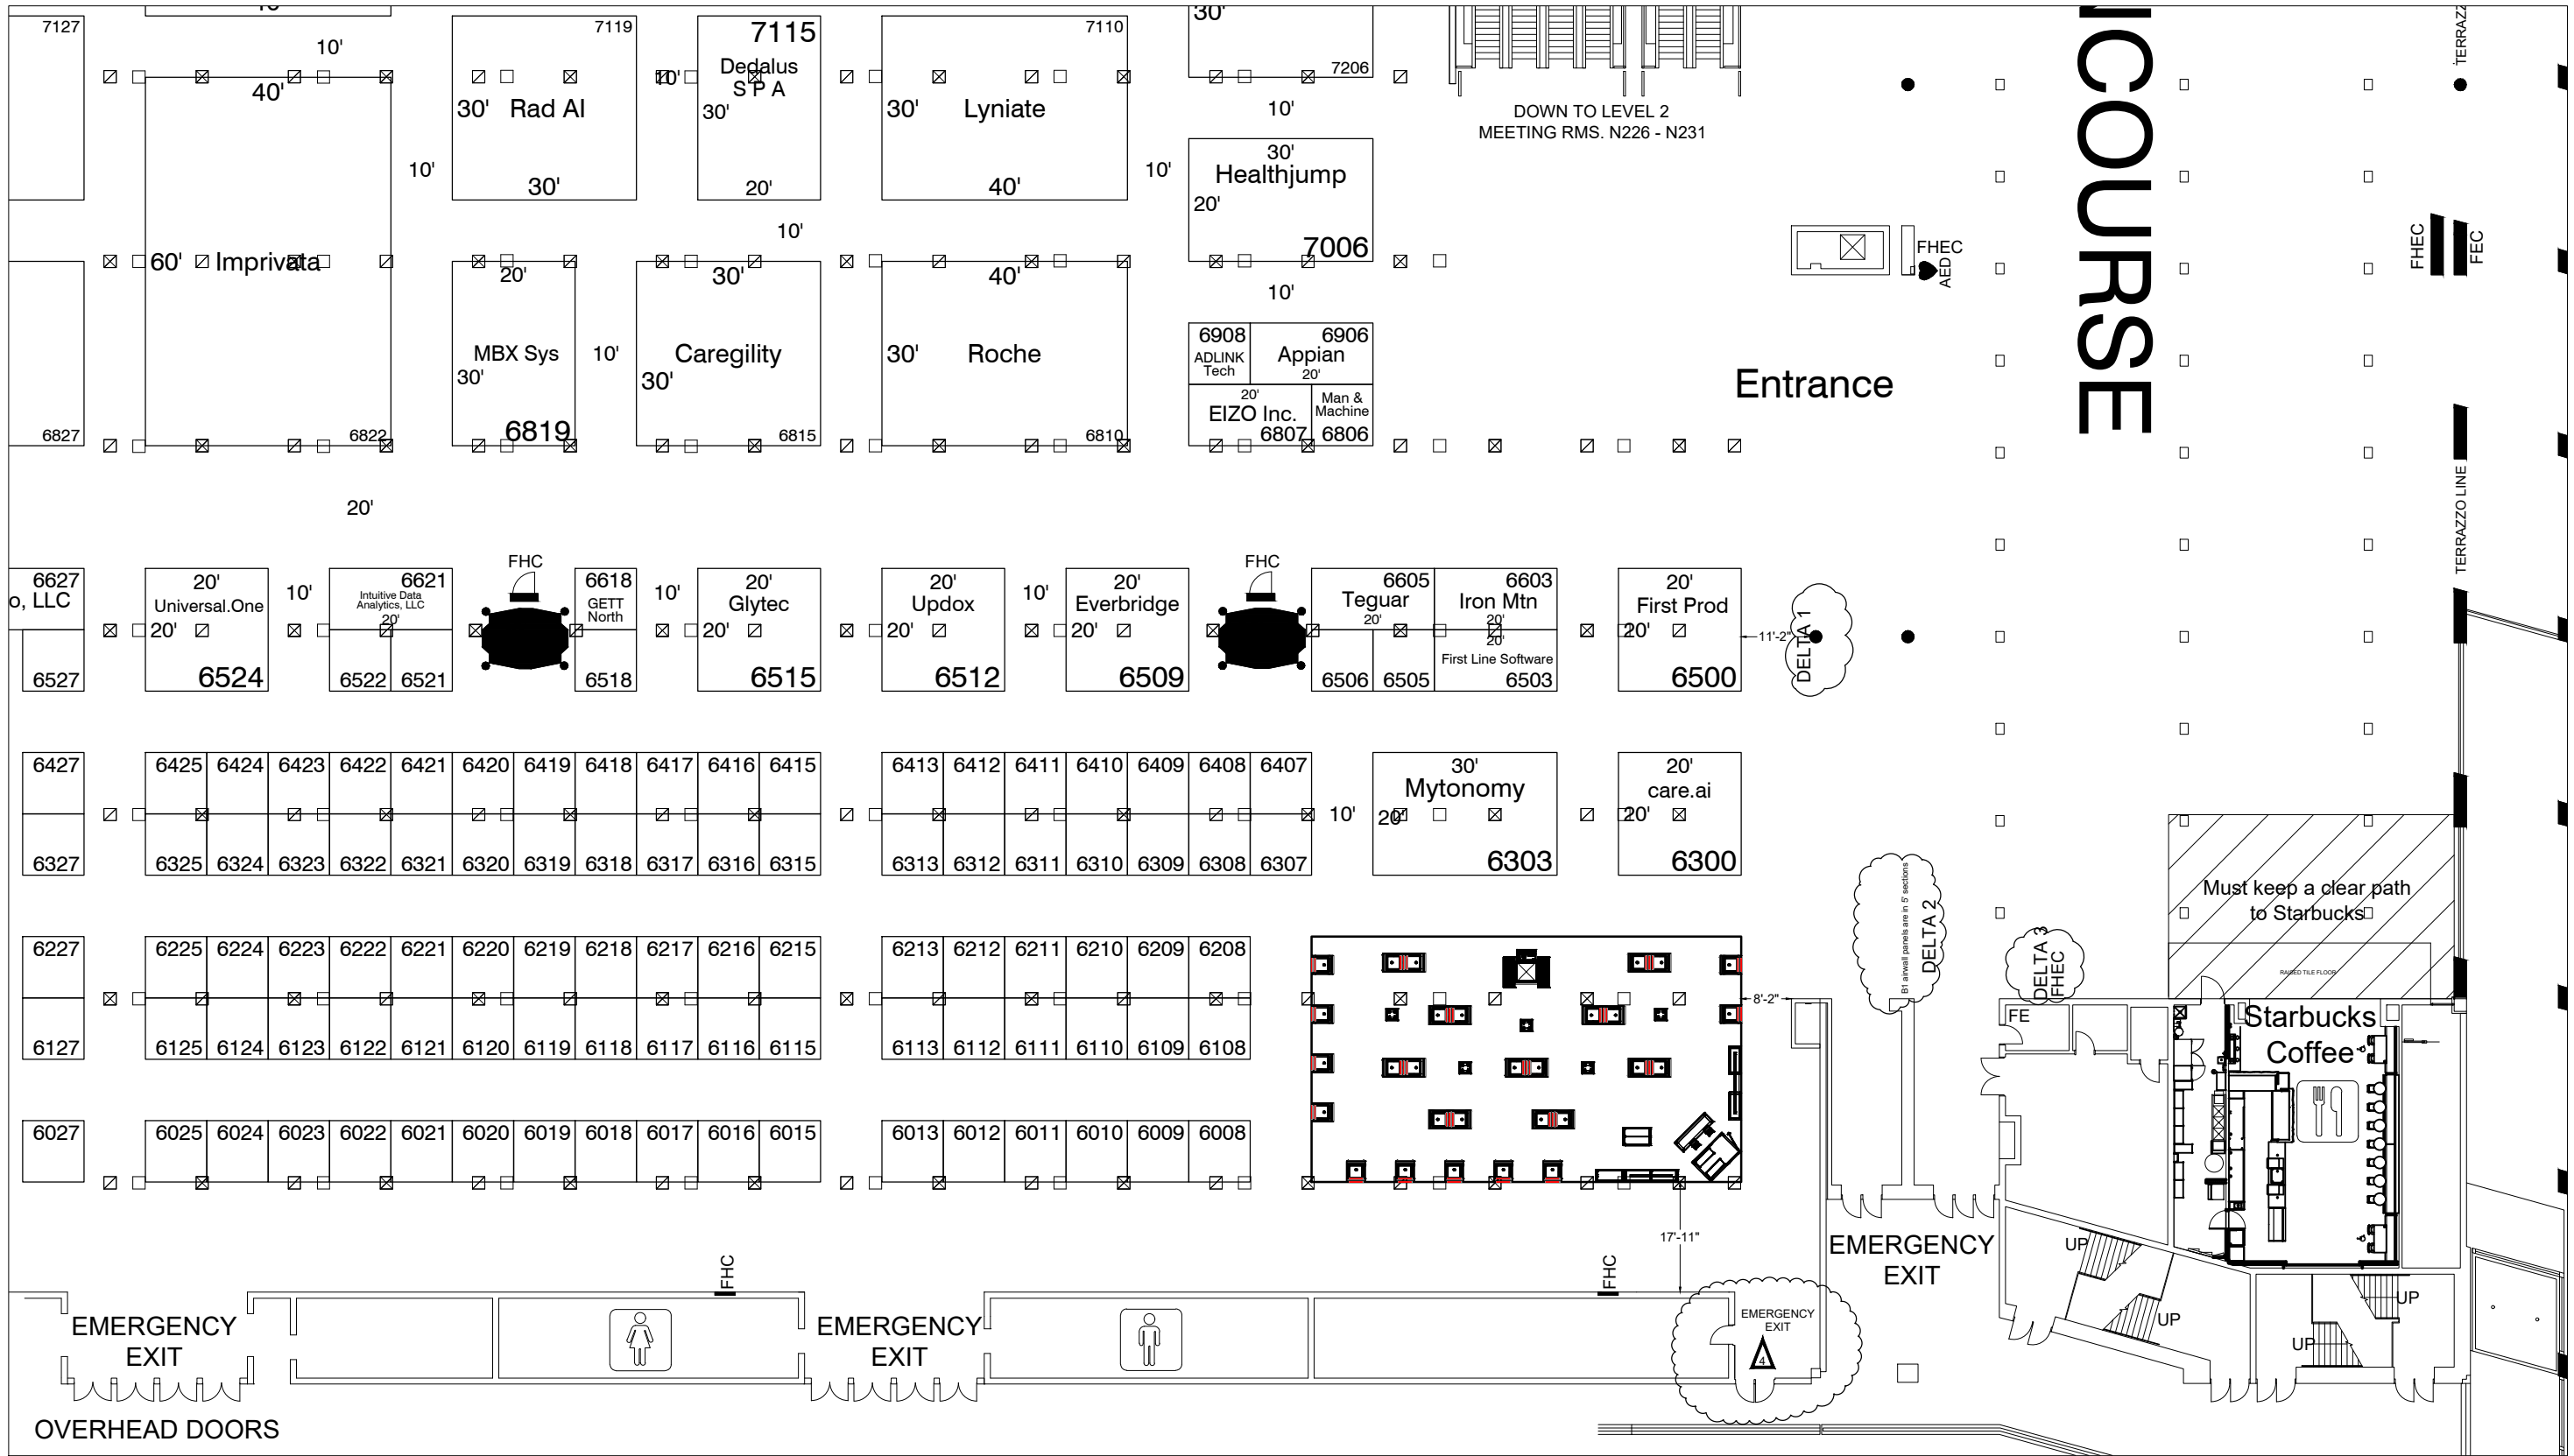

BOOKSTORE

CLOCK TOWER

29 KIOSKS  
(SOME WILL BE FLEX DESIGN)

PARK BENCHES

COFFEE CART

HIGH TABLES  
FOR DISCUSSIONS

VIEW - 1

VIEW - 2

VIEW - 3

29 KIOSKS (SOME WILL BE FLEX DESIGN)

PLAN VIEW

OVERALL FLOORPLAN