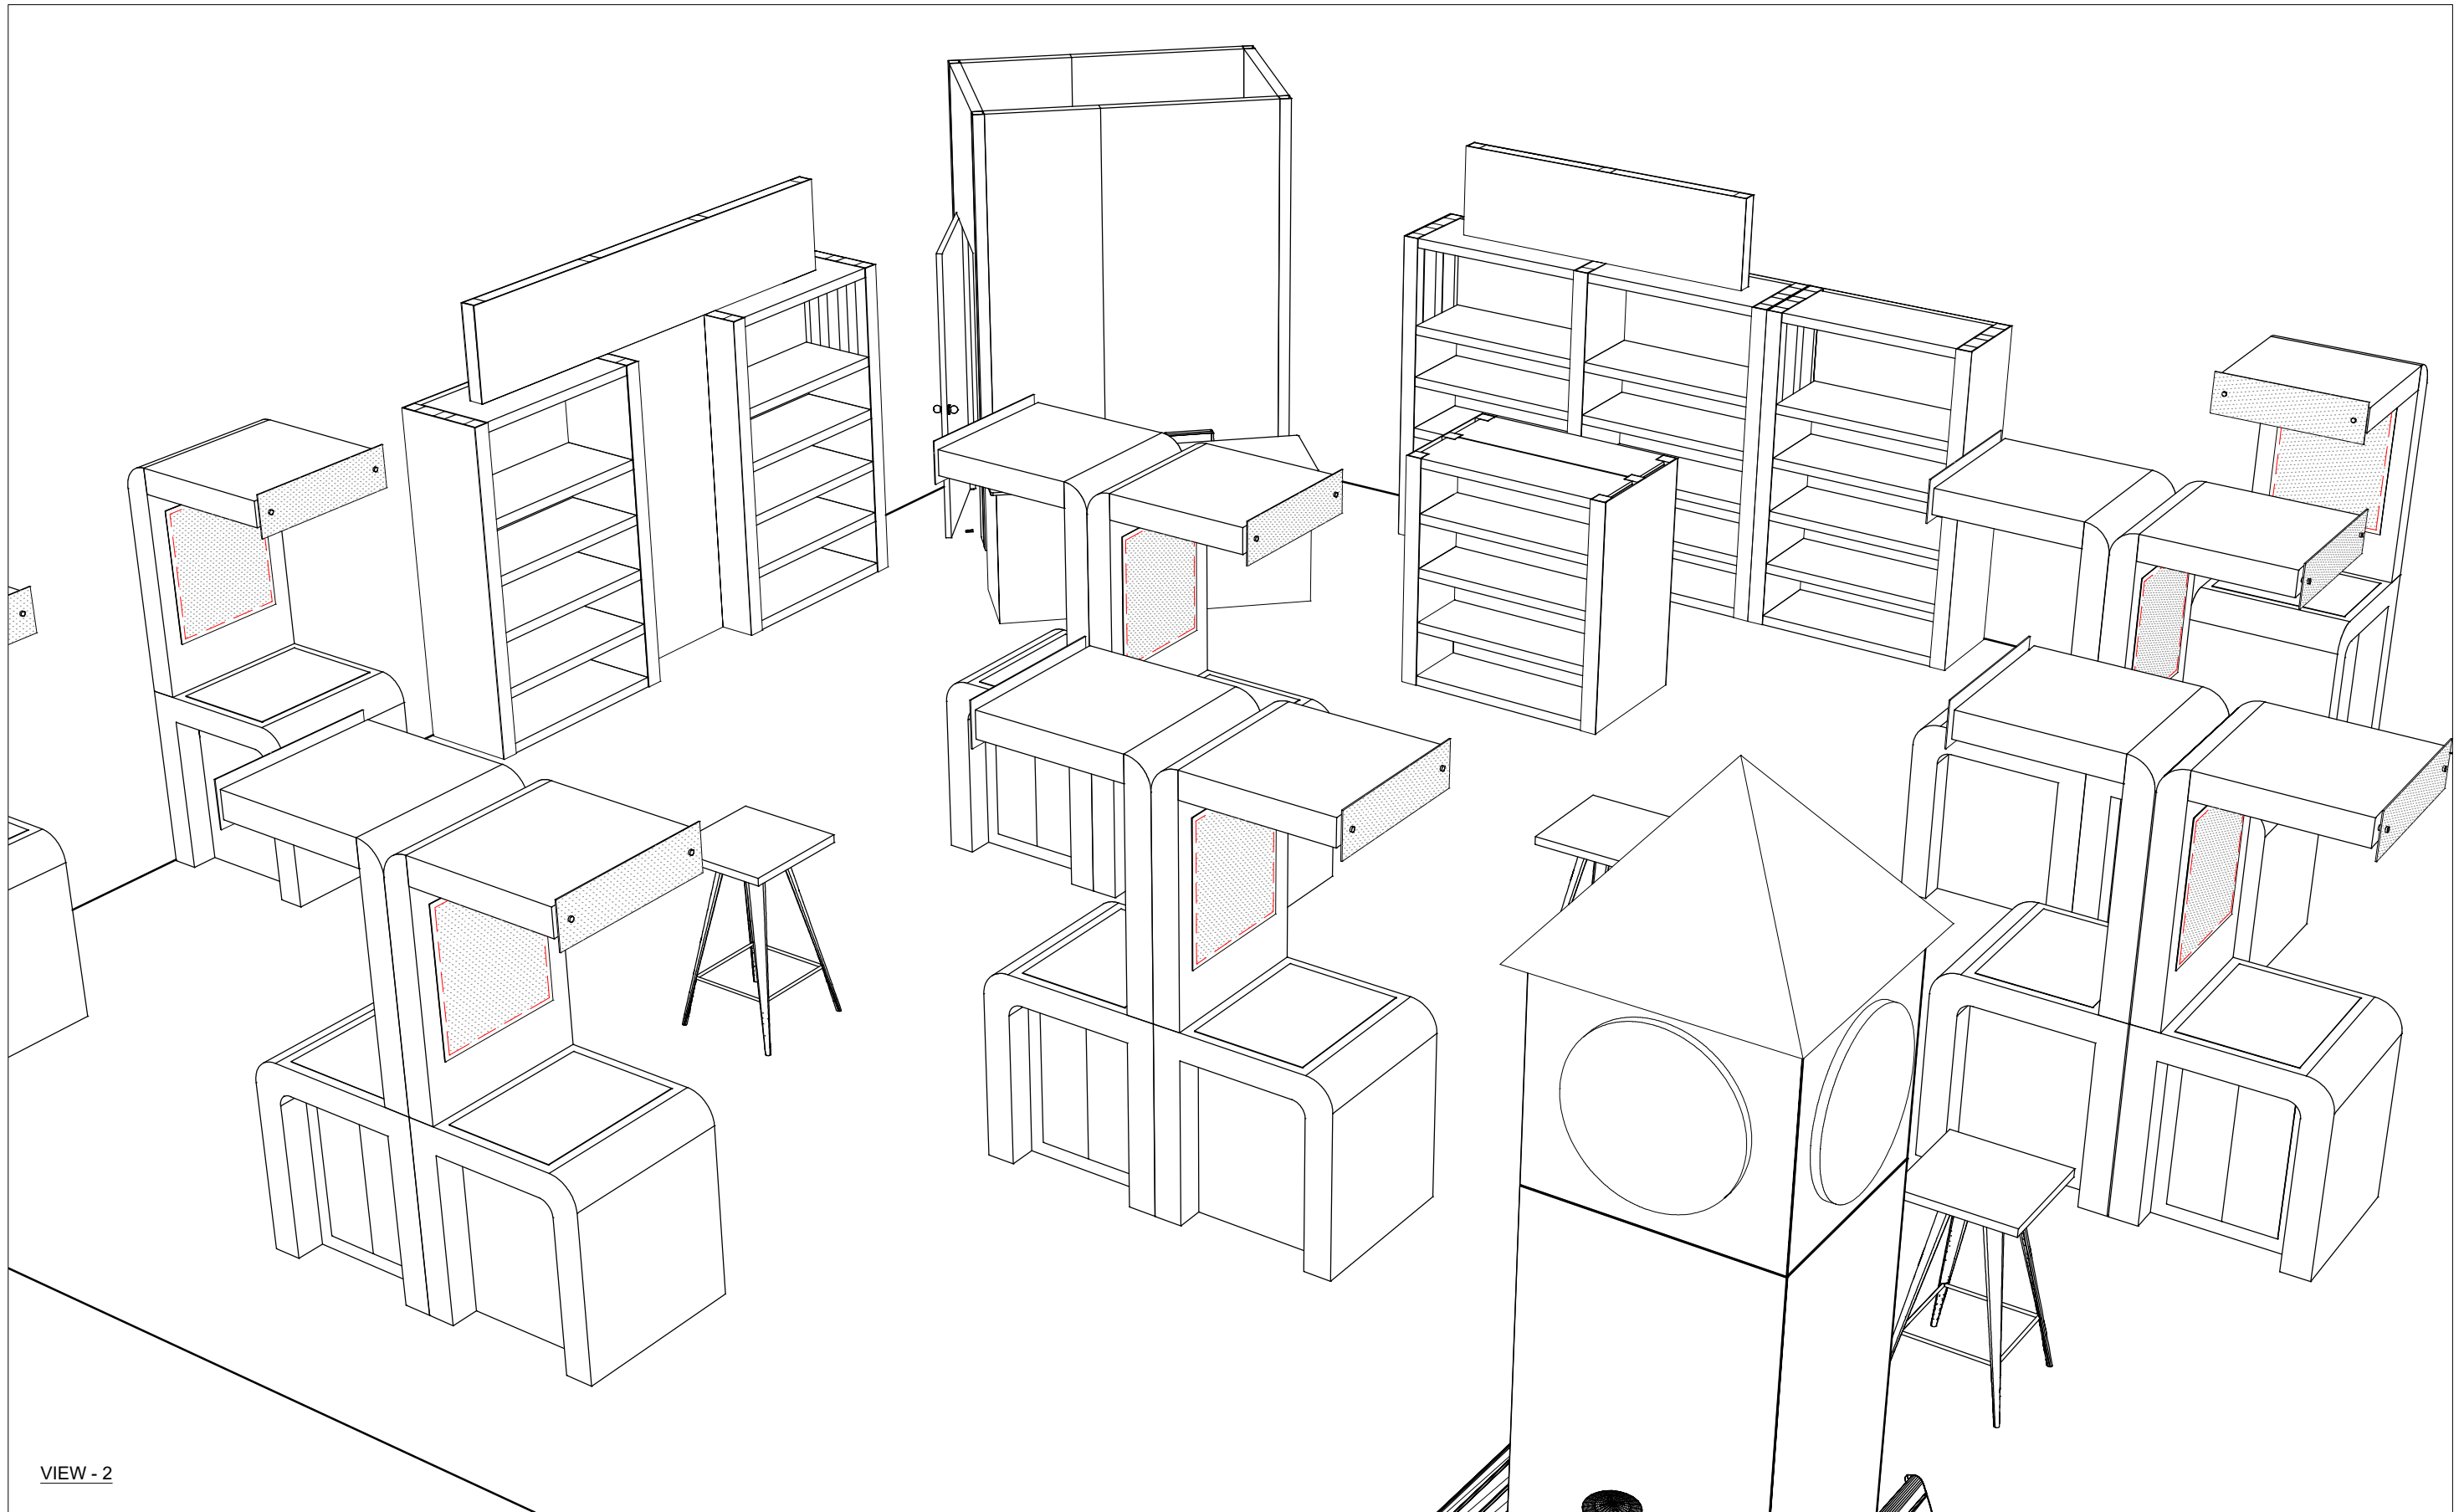

BOOKSTORE

CLOCK TOWER

29 KIOSKS  
(SOME WILL BE FLEX DESIGN)

PARK BENCHES

COFFEE CART

HIGH TABLES  
FOR DISCUSSIONS

VIEW - 1

VIEW - 2

VIEW - 3

29 KIOSKS (SOME WILL BE FLEX DESIGN)

PLAN VIEW

OVERALL FLOORPLAN