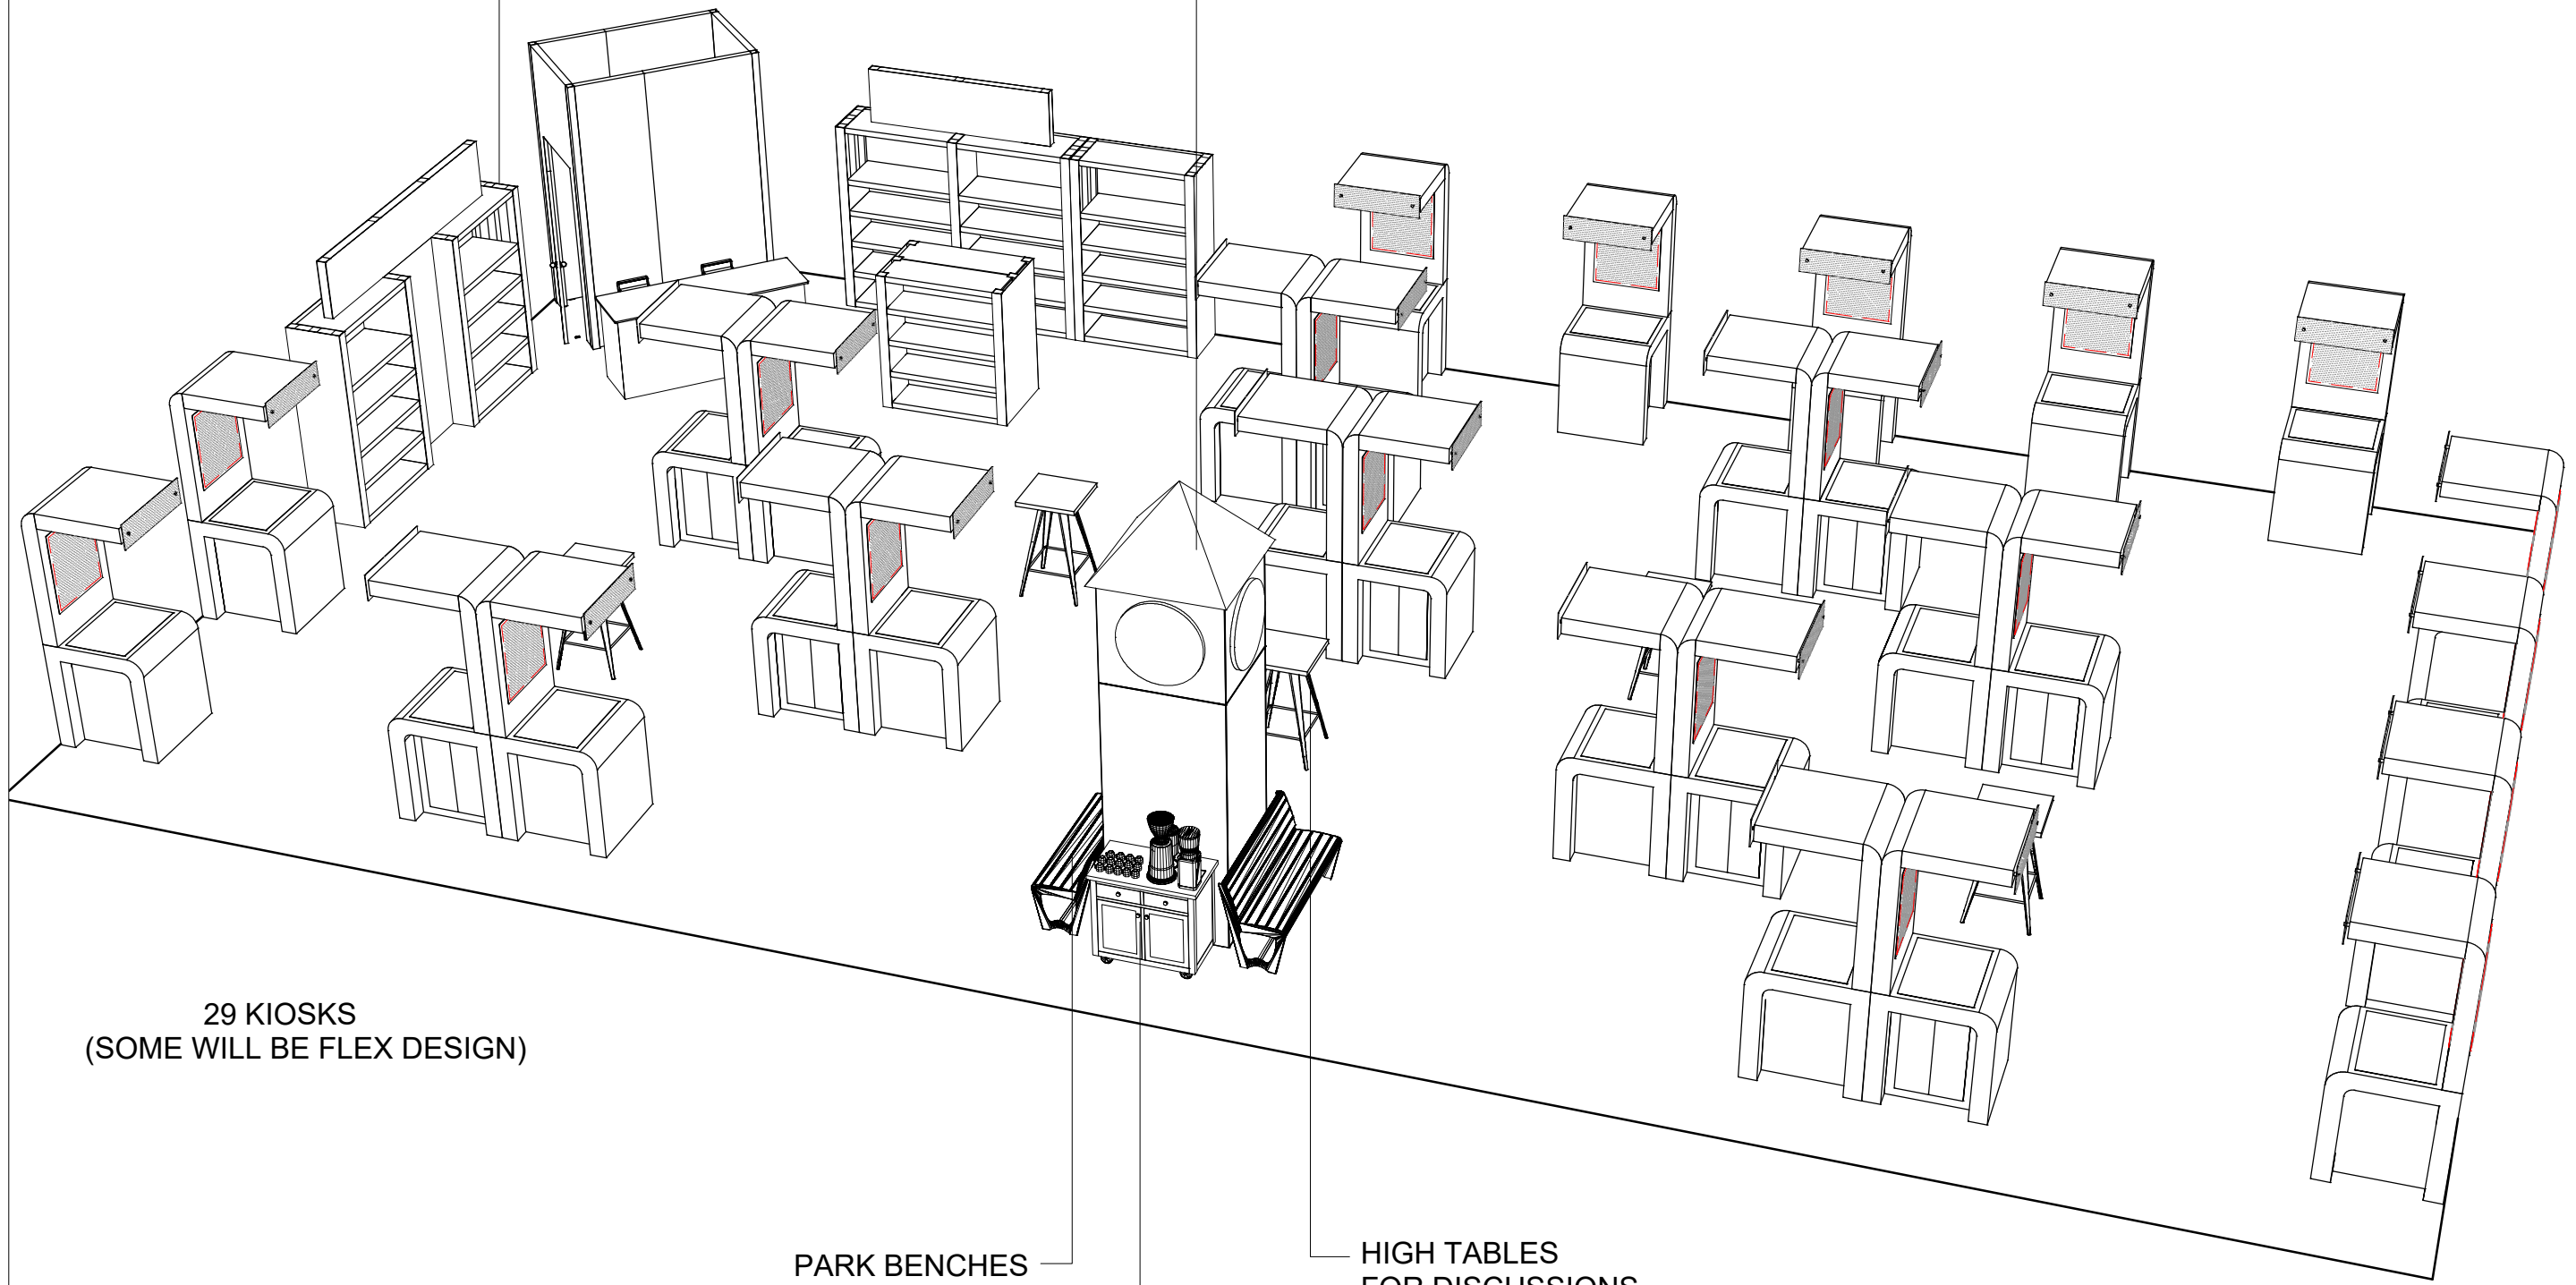

BOOKSTORE

CLOCK TOWER

29 KIOSKS  
(SOME WILL BE FLEX DESIGN)

PARK BENCHES

COFFEE CART

HIGH TABLES  
FOR DISCUSSIONS

VIEW - 1

VIEW - 2

VIEW - 3

29 KIOSKS (SOME WILL BE FLEX DESIGN)

PLAN VIEW

OVERALL FLOORPLAN