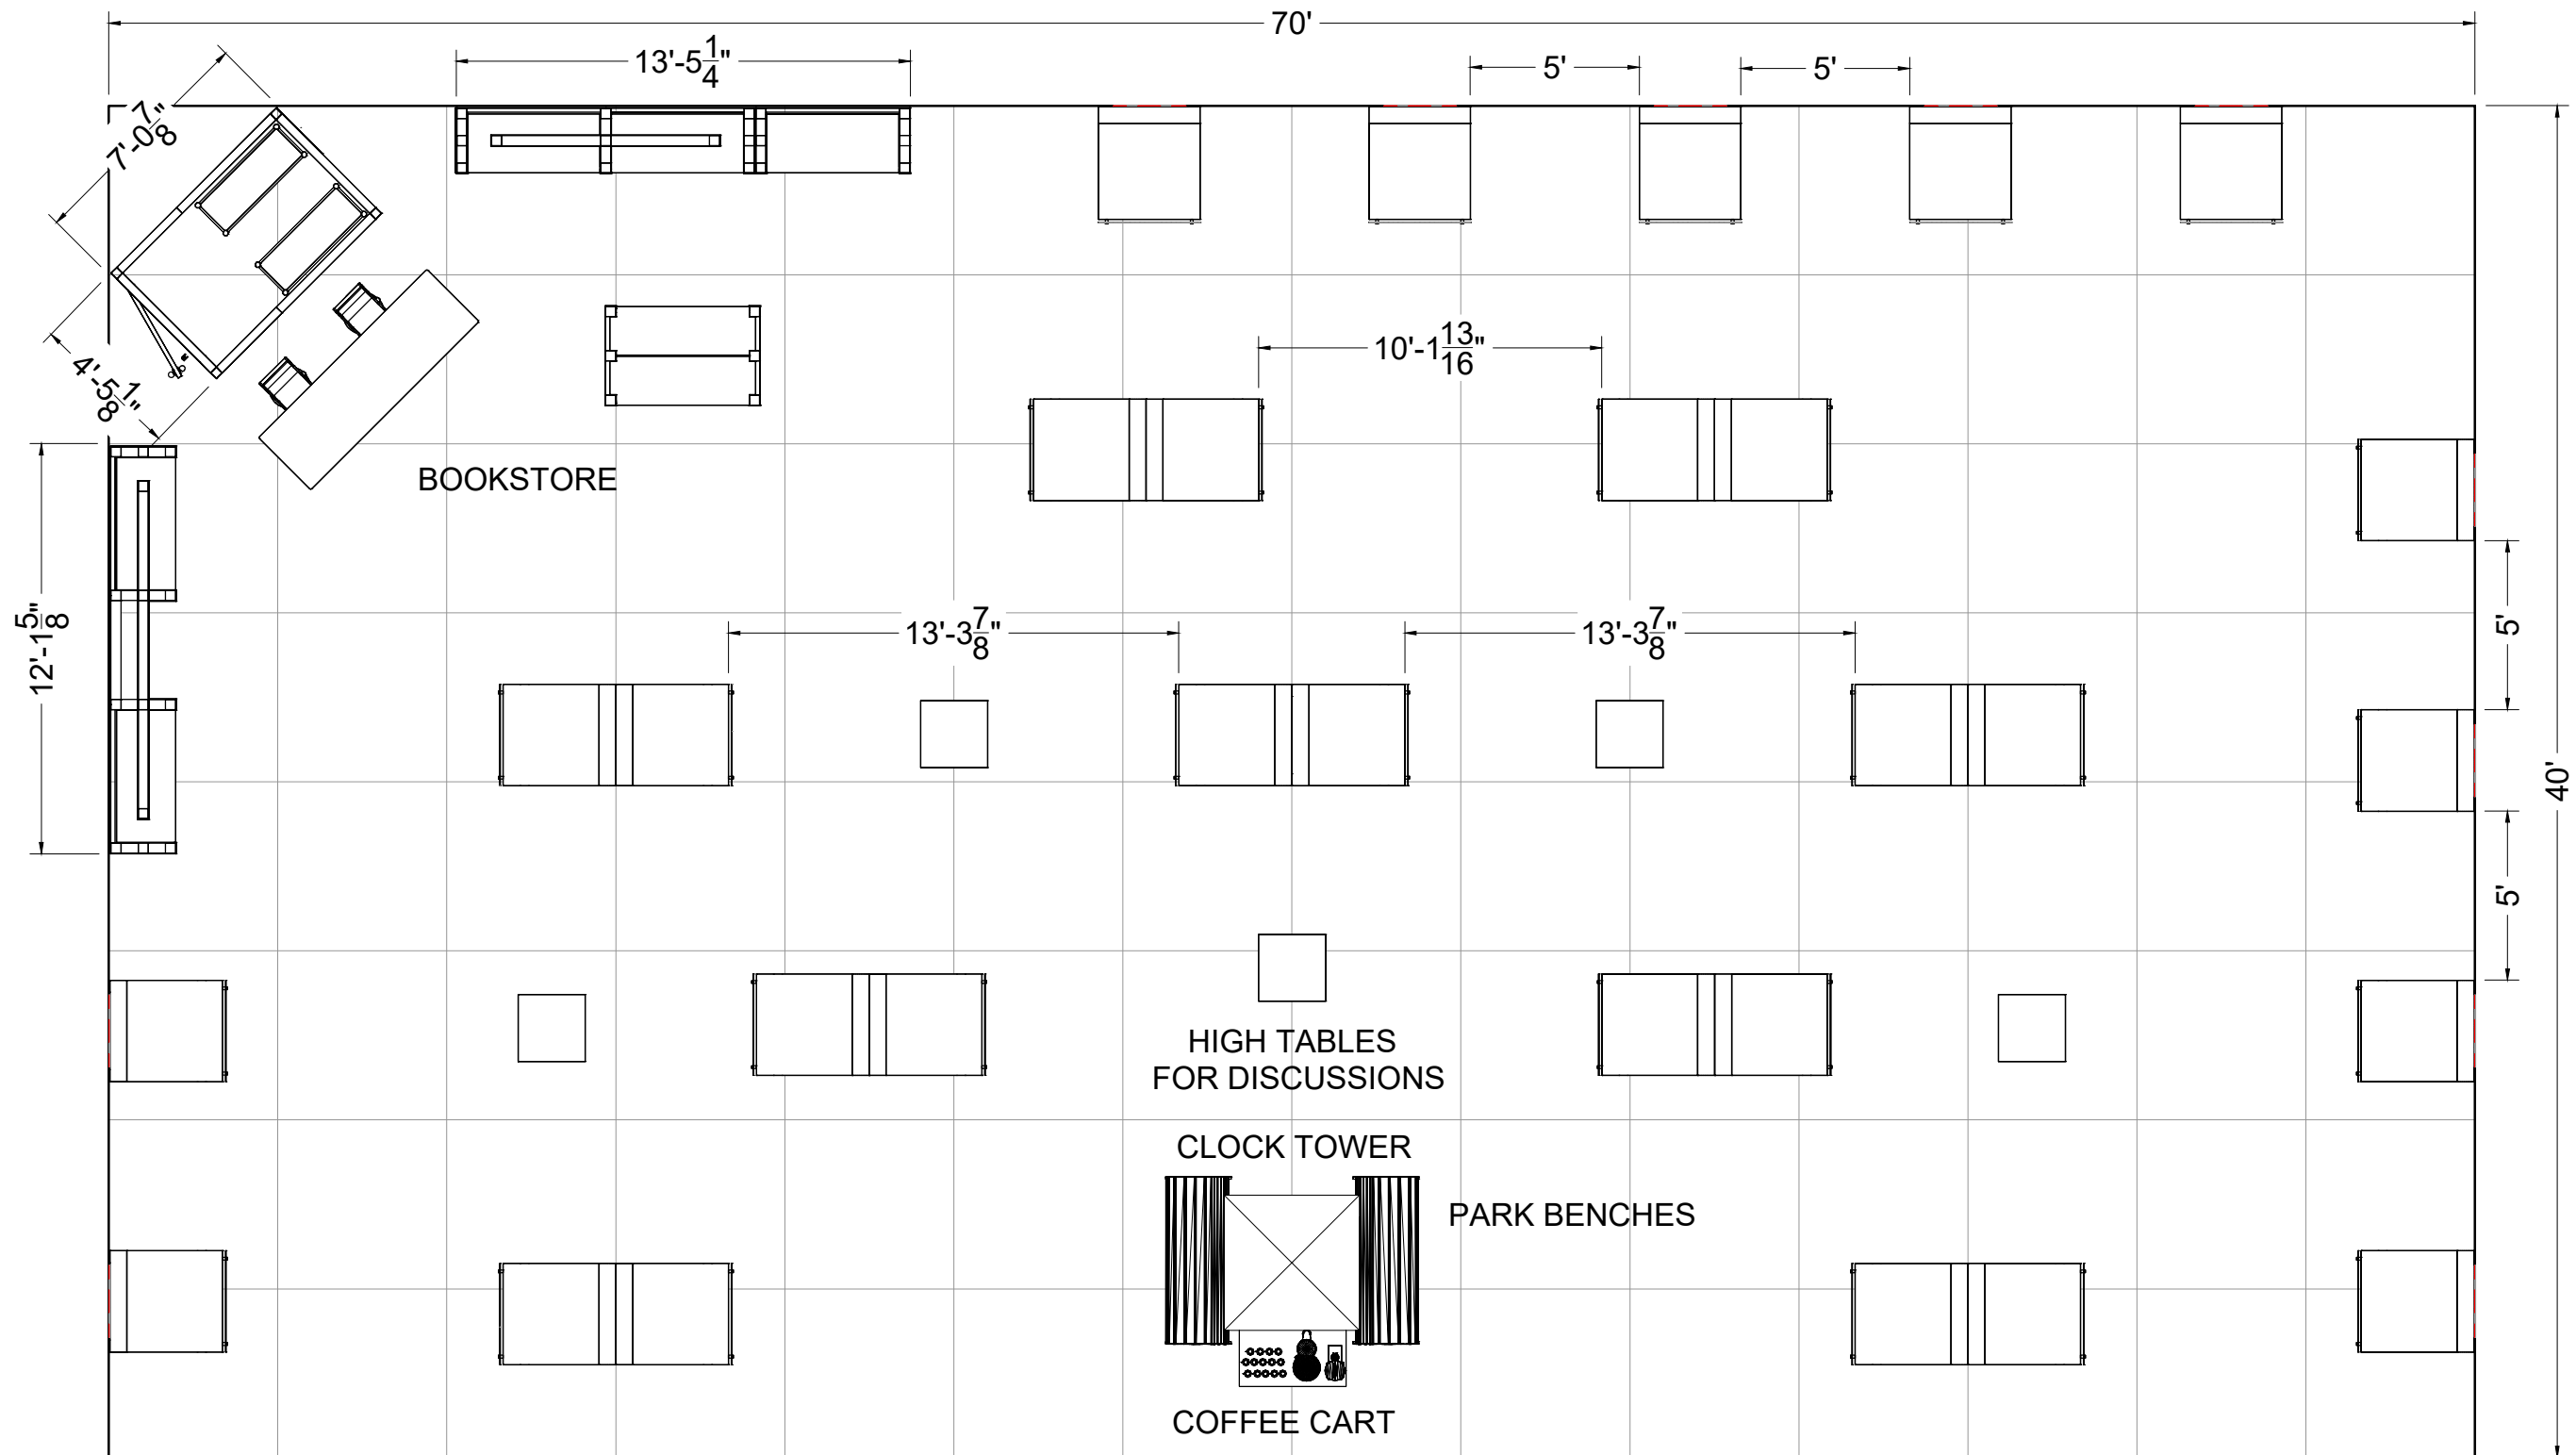

BOOKSTORE

CLOCK TOWER

29 KIOSKS  
(SOME WILL BE FLEX DESIGN)

PARK BENCHES

COFFEE CART

HIGH TABLES  
FOR DISCUSSIONS

VIEW - 1

VIEW - 2

VIEW - 3

29 KIOSKS (SOME WILL BE FLEX DESIGN)

PLAN VIEW

OVERALL FLOORPLAN