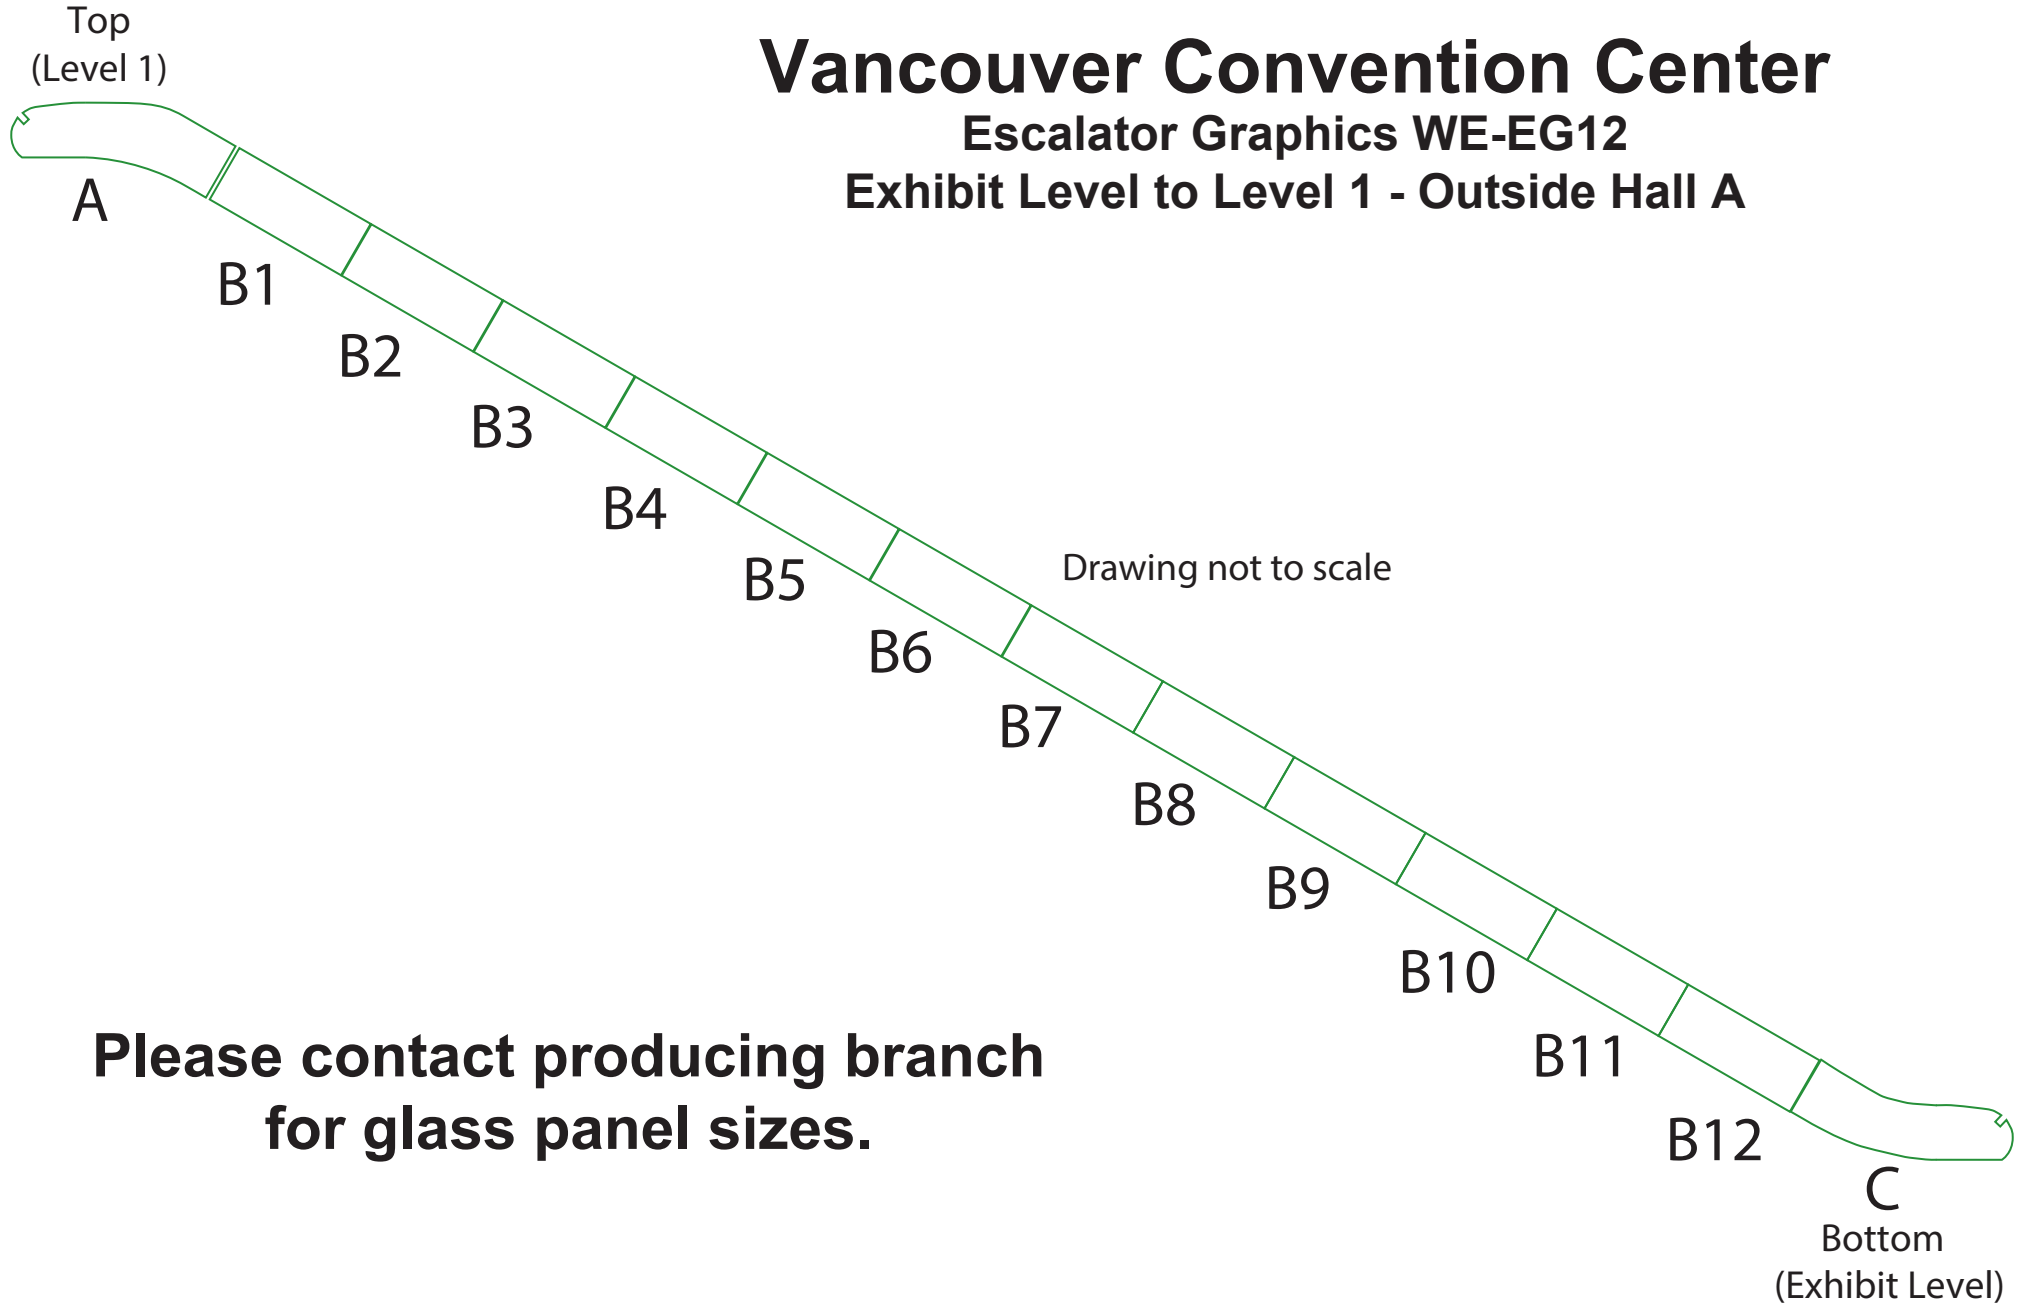

Vancouver Convention Center

Escalator Graphics WE-EG12

Exhibit Level to Level 1 - Outside Hall A

**Please contact producing branch
for glass panel sizes.**