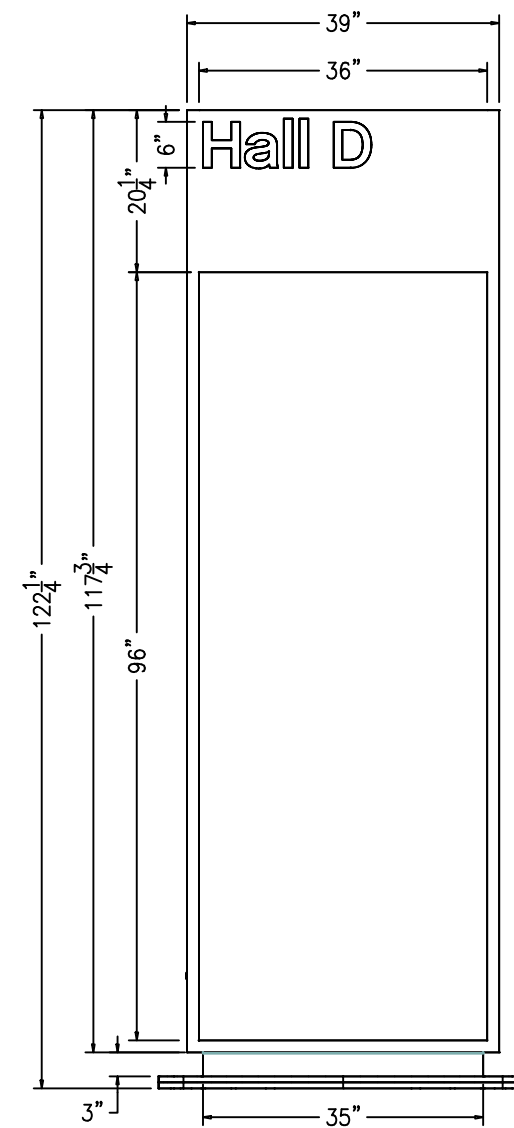

ISOMETRIC VIEW

36" x 96" BACKLIT PANEL. SECURED W/ SNAP-TRAK

(6) 96" STRANDS OF BRIGHT WHITE LED LIGHTING

(2) 35" STRANDS OF COLOR-CHANGING LED LIGHTING UNDER TOWER TO LIGHT BASE.

INTERIOR DETAIL

BACK VIEW

1.5" THICK BASE W/ HOLE FOR ELECTRICAL

SINGLE-SIDED UNIT

FRONT ELEVATION
Scale: 1/2" = 1'-0"

PLAN VIEW
Scale: 1/2" = 1'-0"

LESS THAN 30 DAYS OUT

* 0 0 5 0 5 3 3 5 0 1 . 1 0 2 8 . 0 *

MORE THAN 30 DAYS OUT

* 0 0 5 0 5 3 3 5 0 1 . 1 0 2 8 . 1 *