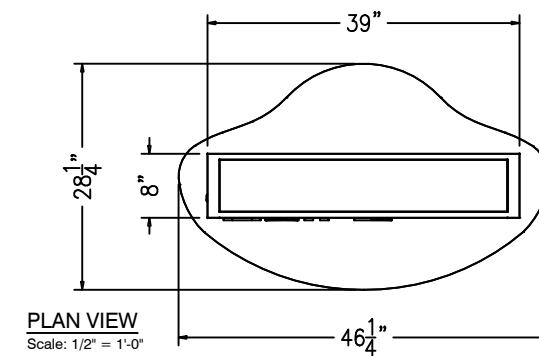

ISOMETRIC VIEW

36" x 96" BACKLIT PANEL. SECURED W/ SNAP-TRAK

(6) 96" STRANDS OF BRIGHT WHITE LED LIGHTING

(2) 35" STRANDS OF COLOR-CHANGING LED LIGHTING UNDER TOWER TO LIGHT BASE.

INTERIOR DETAIL

BACK VIEW

1.5" THICK BASE W/ HOLE FOR ELECTRICAL

SINGLE-SIDED UNIT

FRONT ELEVATION
Scale: 1/2" = 1'-0"

PLAN VIEW
Scale: 1/2" = 1'-0"

LESS THAN 30 DAYS OUT

* 0 0 5 0 5 3 3 5 0 1 . 1 0 2 8 . 0 *

MORE THAN 30 DAYS OUT

* 0 0 5 0 5 3 3 5 0 1 . 1 0 2 8 . 1 *