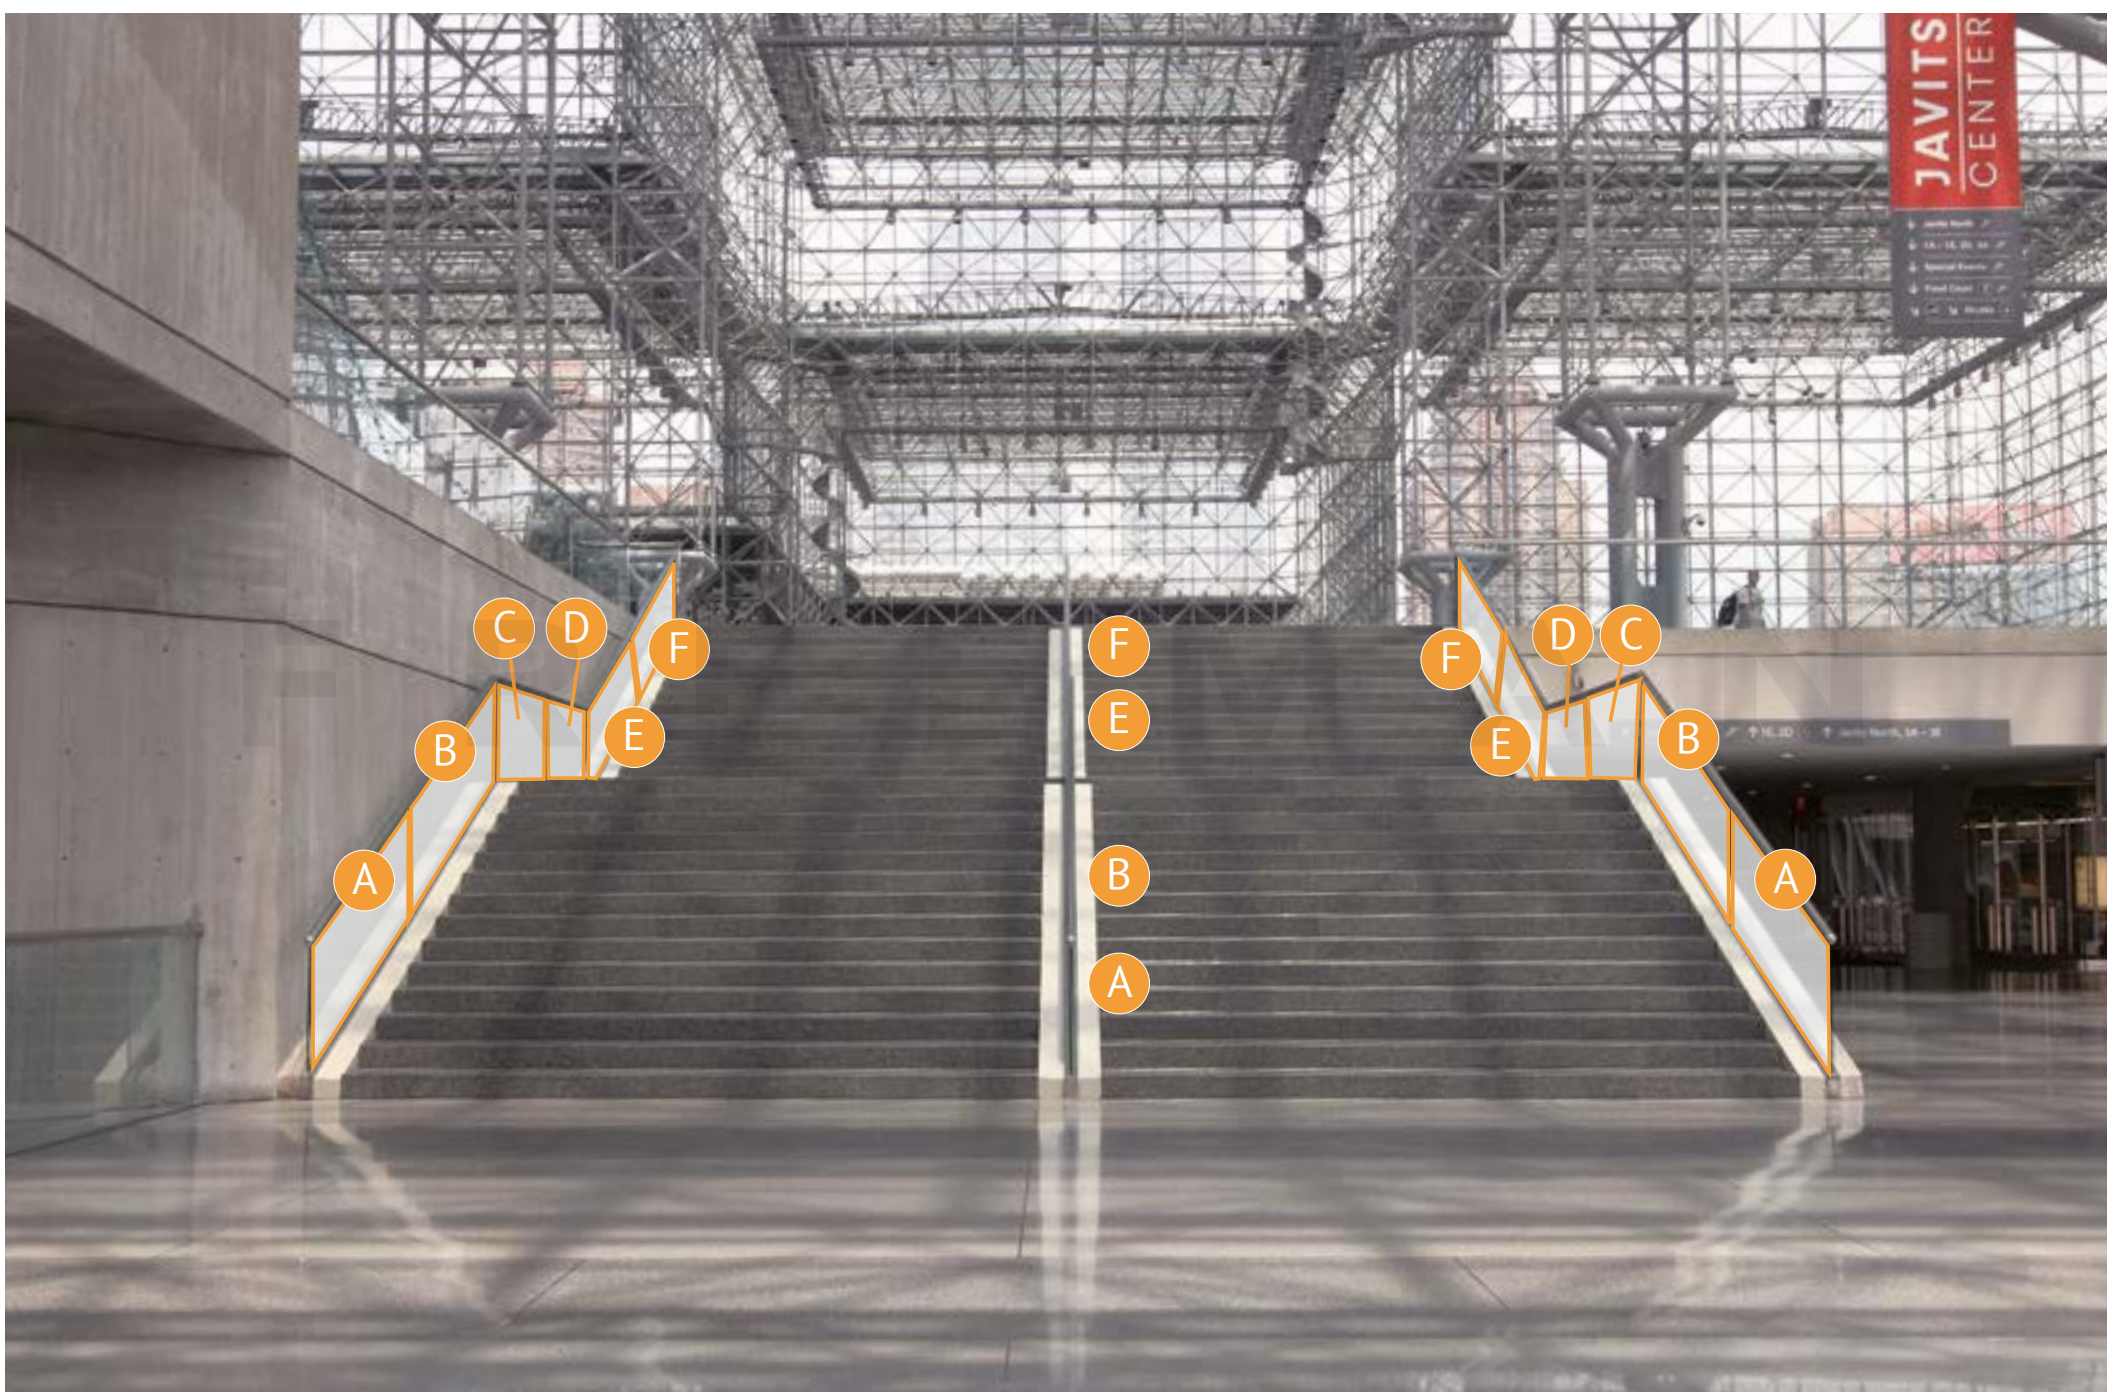

PLANTOUR LOCATION:
Stair Railing Graphics SG2

Jacob K. Javits Convention Center
New York, New York

Designer:
AJ Spence
Creation Date:
March 9, 2017

F R E E M A N
INNOVATION DEDICATED TO YOUR BRAND

PAGE # 2 of 2