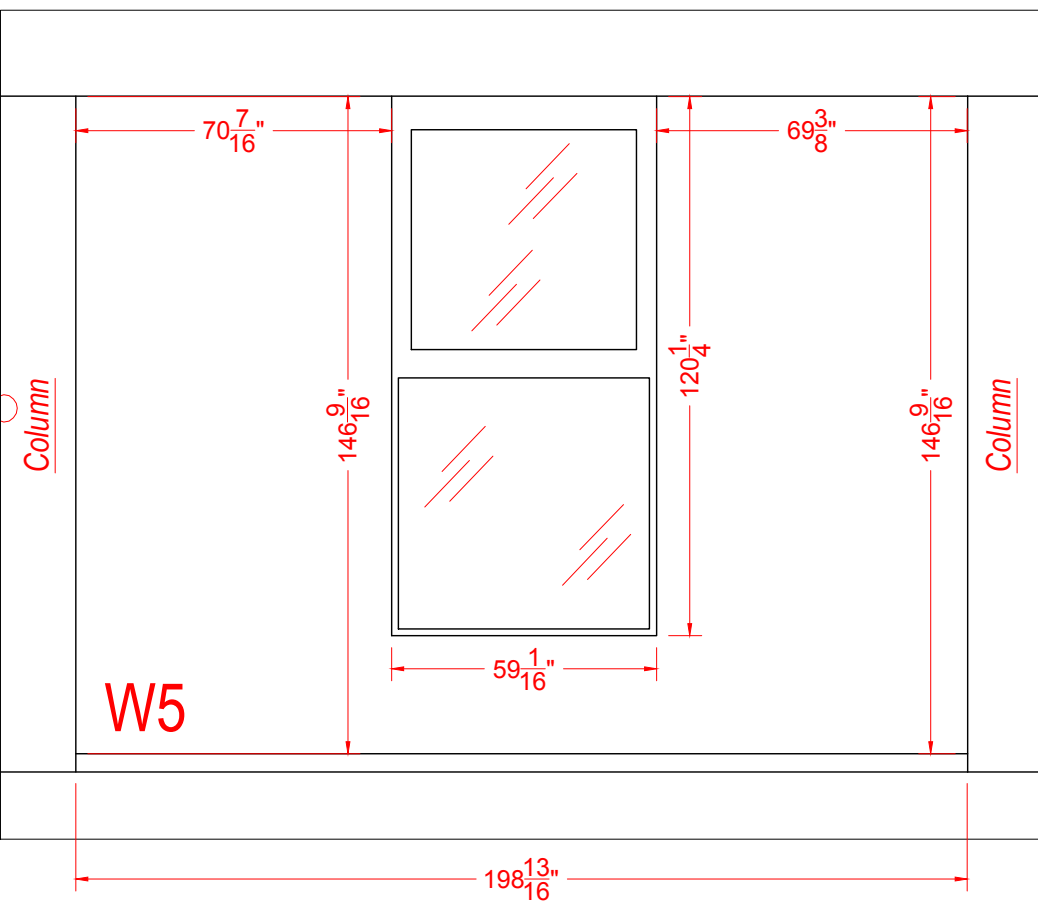

Electrical Symbol Key

	Vertical Dimension
	Horizontal Dimension
	Electrical I.D. Letter
	Amount of Electrical

Telecommunications Symbol Key

	Vertical Dimension
	Horizontal Dimension
	Symbol
	Type of Line

Graphic ID Symbol Key	Part / Crate Symbol Key

Revisions:

Date:	Detailer:	Description:

FREEMAN

Sheet Number:

2 of 2

LESS THAN 30 DAYS OUT MORE THAN 30 DAYS OUT

File Location: P:\Las Vegas\Branch\ARC\Shows 2018\NAB 18 - Sponsor\Wall Cling Measurements_L3861885_DEE.dwg