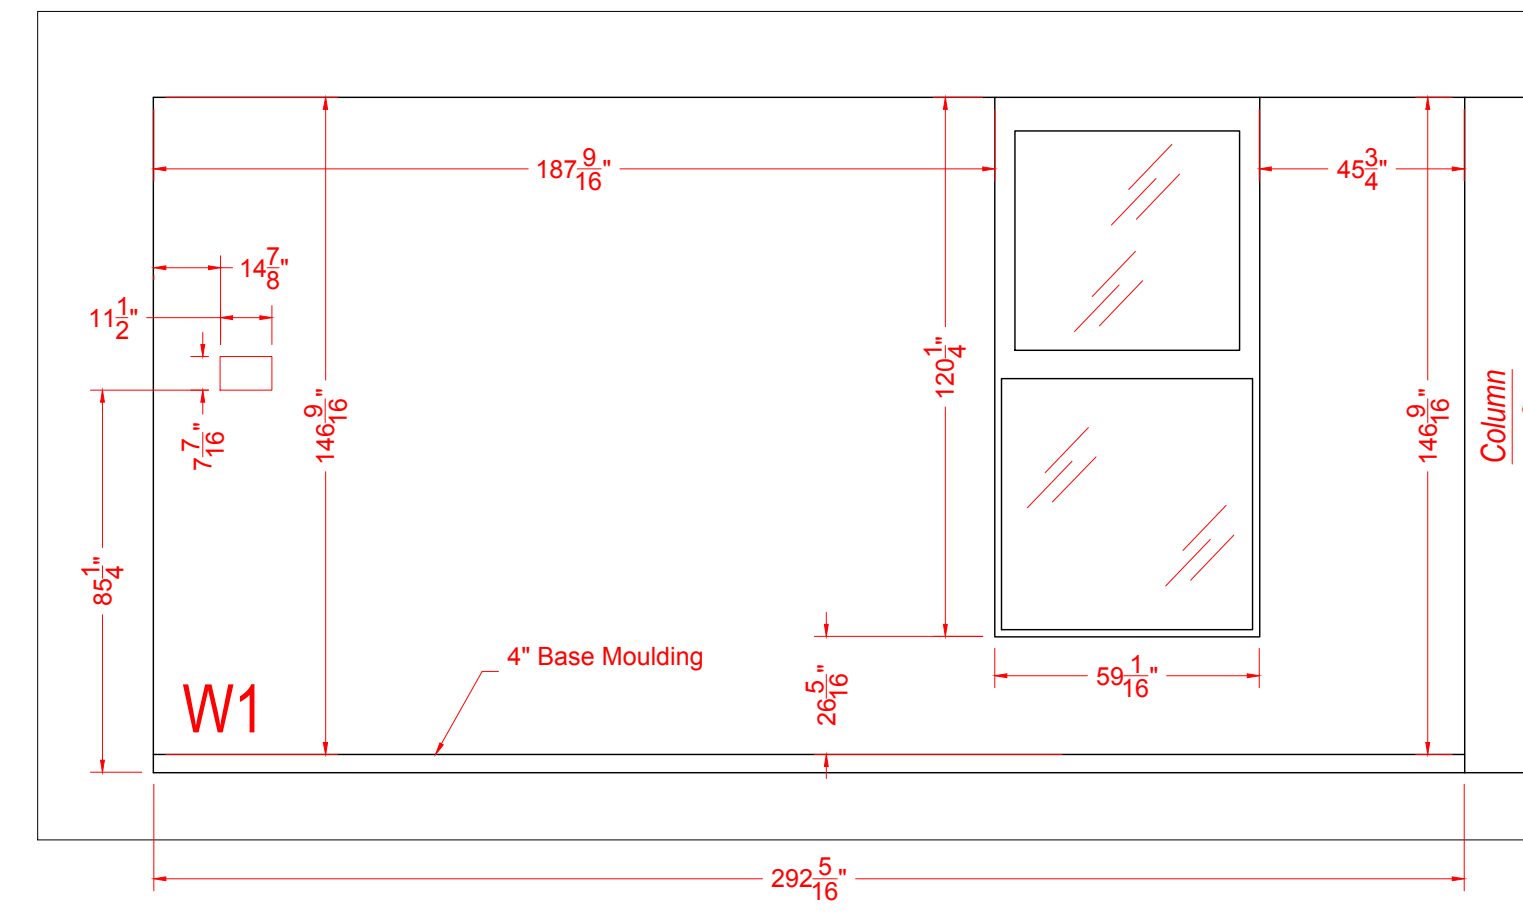

Electrical Symbol Key

	Vertical Dimension
	Horizontal Dimension
	Electrical I.D. Letter
	Amount of Electrical

Telecommunications Symbol Key

	Vertical Dimension
	Horizontal Dimension
	Symbol
	Type of Line

Graphic ID Symbol Key	Part / Crate Symbol Key

Revisions:

Date:	Detailer:	Description:

FREEMAN

Sheet Number:

2 of 2

LESS THAN 30 DAYS OUT MORE THAN 30 DAYS OUT

File Location: P:\Las Vegas\Branch\ARC\Shows 2018\NAB 18 - Sponsor\Wall Cling Measurements_L3861885_DEE.dwg