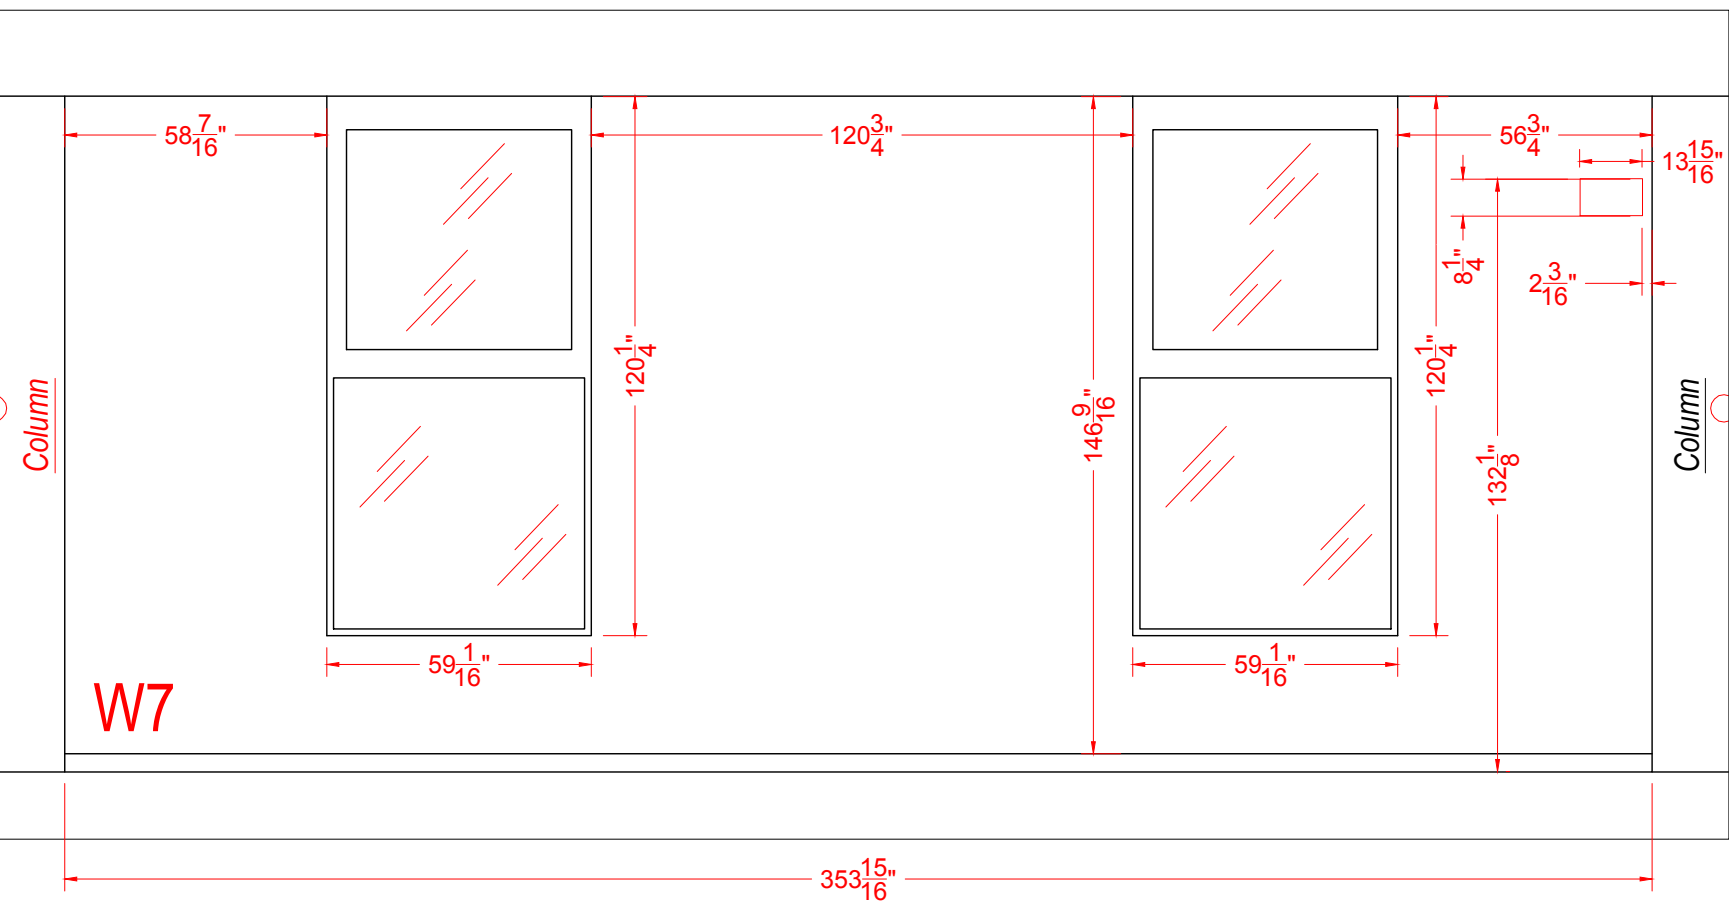

Electrical Symbol Key

	Vertical Dimension
	Horizontal Dimension
	Electrical I.D. Letter
	Amount of Electrical

Telecommunications Symbol Key

	Vertical Dimension
	Horizontal Dimension
	Symbol
	Type of Line

Graphic ID Symbol Key	Part / Crate Symbol Key

Revisions:

Date:	Detailer:	Description:

FREEMAN

Sheet Number:

2 of 2

LESS THAN 30 DAYS OUT MORE THAN 30 DAYS OUT

File Location: P:\Las Vegas\Branch\ARC\Shows 2018\NAB 18 - Sponsor\Wall Cling Measurements_L3861885_DEE.dwg