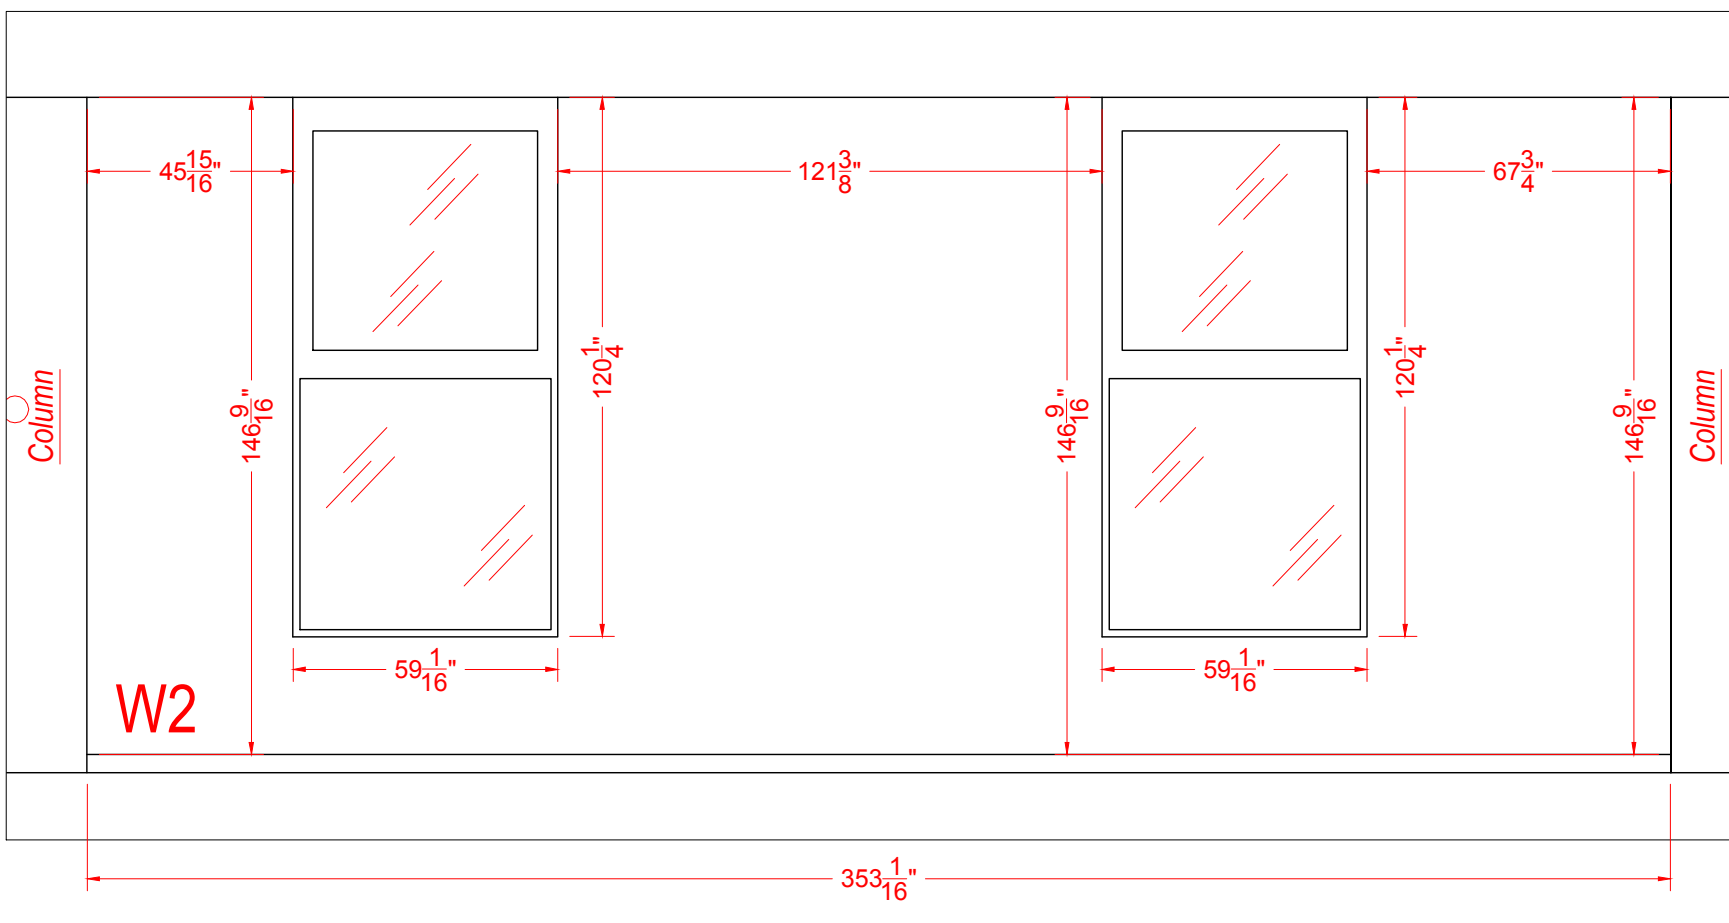

Electrical Symbol Key

	Vertical Dimension
	Horizontal Dimension
	Electrical I.D. Letter
	Amount of Electrical

Telecommunications Symbol Key

	Vertical Dimension
	Horizontal Dimension
	Symbol
	Type of Line

Graphic ID Symbol Key	Part / Crate Symbol Key

Revisions:

Date:	Detailer:	Description:

FREEMAN

Sheet Number:

2 of 2

LESS THAN 30 DAYS OUT MORE THAN 30 DAYS OUT

File Location: P:\Las Vegas\Branch\ARC\Shows 2018\NAB 18 - Sponsor\Wall Cling Measurements_L3861885_DEE.dwg