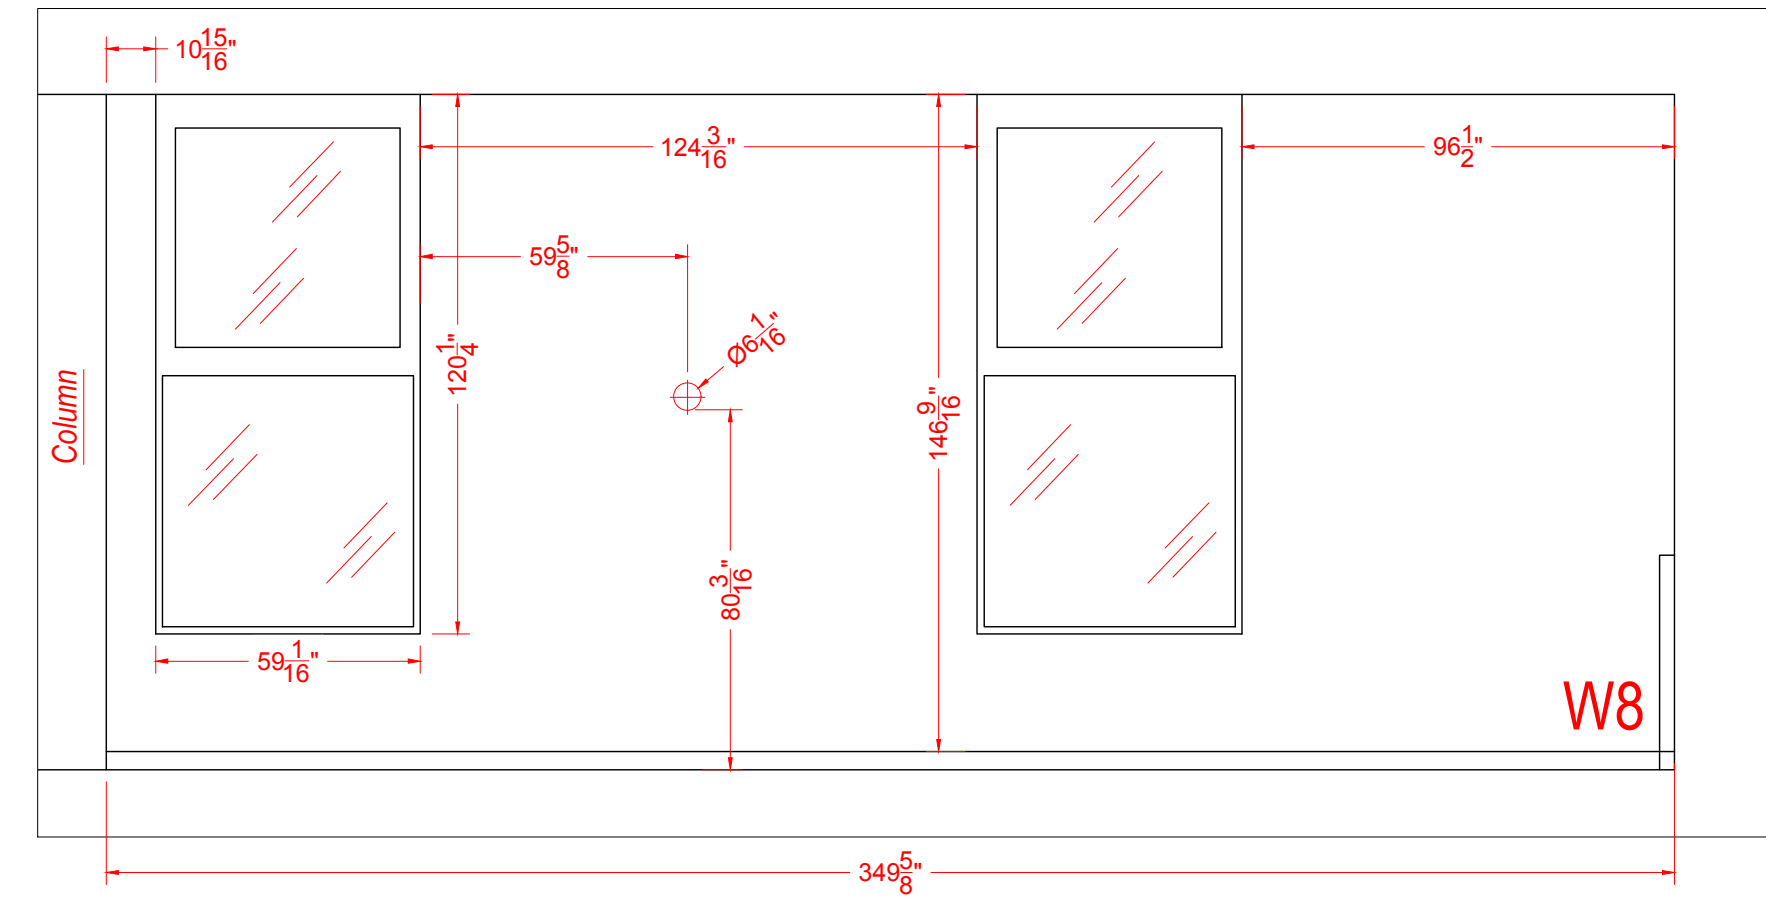

Electrical Symbol Key

	Vertical Dimension
	Horizontal Dimension
	Electrical I.D. Letter
	Amount of Electrical

Telecommunications Symbol Key

	Vertical Dimension
	Horizontal Dimension
	Symbol
	Type of Line

Graphic ID Symbol Key	Part / Crate Symbol Key

Revisions:

Date:	Detailer:	Description:

FREEMAN

Sheet Number:

2 of 2

LESS THAN 30 DAYS OUT MORE THAN 30 DAYS OUT

File Location: P:\Las Vegas\Branch\ARC\Shows 2018\NAB 18 - Sponsor\Wall Cling Measurements_L3861885_DEE.dwg