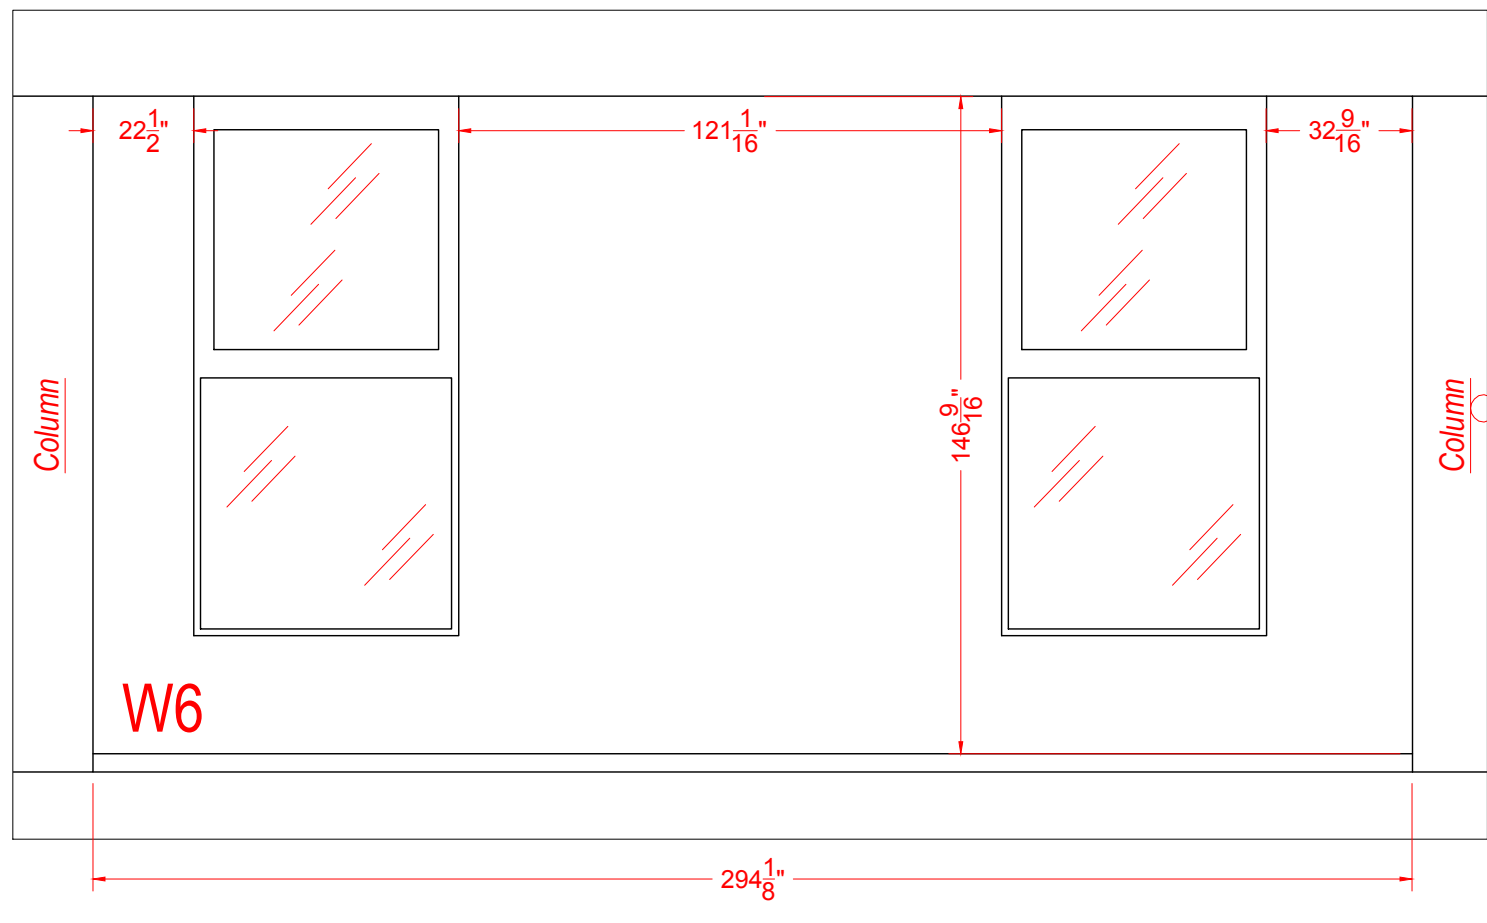

Electrical Symbol Key

	Vertical Dimension
	Horizontal Dimension
	Electrical I.D. Letter
	Amount of Electrical

Telecommunications Symbol Key

	Vertical Dimension
	Horizontal Dimension
	Symbol
	Type of Line

Graphic ID Symbol Key	Part / Crate Symbol Key

Revisions:

Date:	Detailer:	Description:

FREEMAN

Sheet Number:

2 of 2

LESS THAN 30 DAYS OUT MORE THAN 30 DAYS OUT

File Location: P:\Las Vegas\Branch\ARC\Shows 2018\NAB 18 - Sponsor\Wall Cling Measurements_L3861885_DEE.dwg