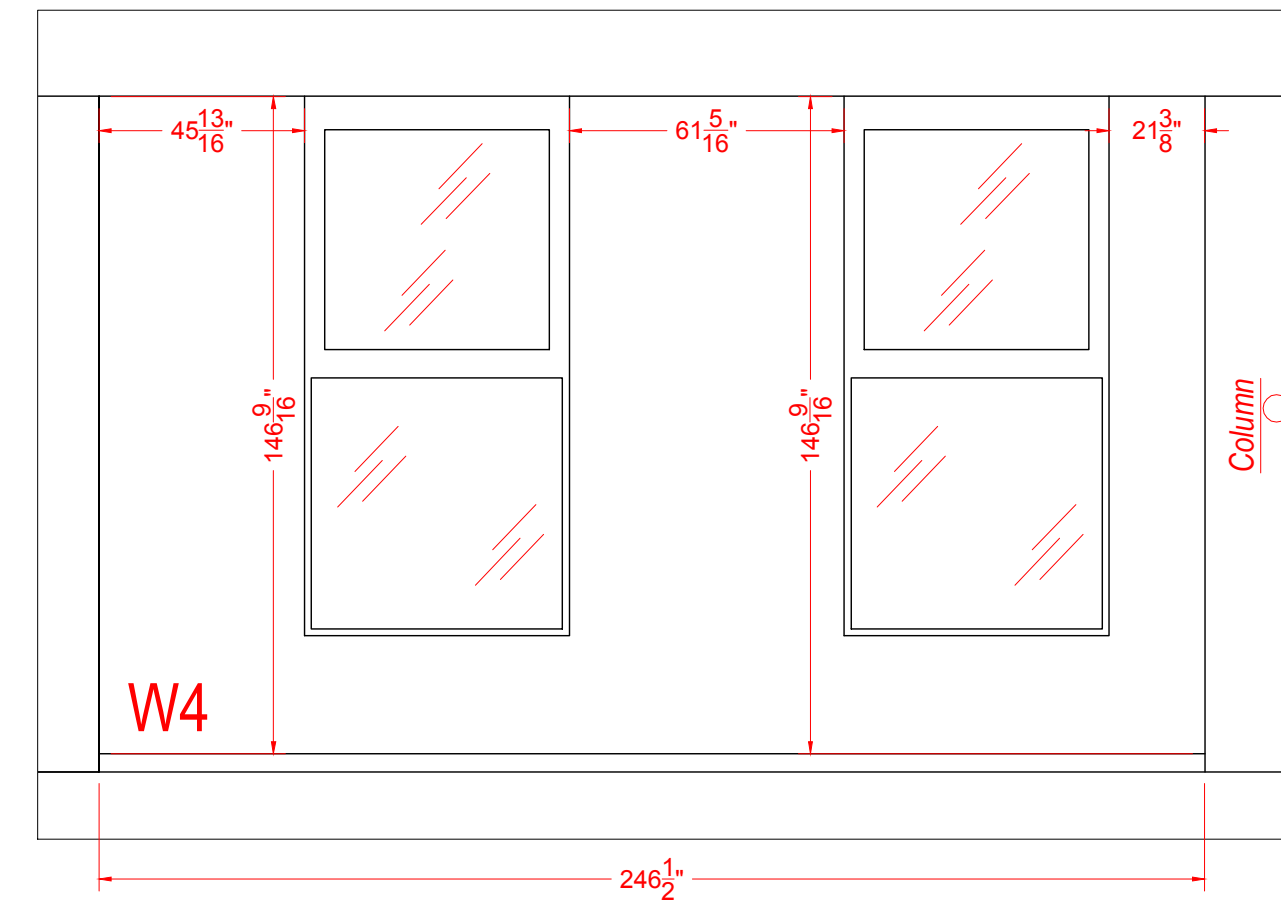

Electrical Symbol Key

	Vertical Dimension
	Horizontal Dimension
	Electrical I.D. Letter
	Amount of Electrical

Telecommunications Symbol Key

	Vertical Dimension
	Horizontal Dimension
	Symbol
	Type of Line

Graphic ID Symbol Key	Part / Crate Symbol Key

Revisions:

Date:	Detailer:	Description:

FREEMAN

Sheet Number:

2 of 2

LESS THAN 30 DAYS OUT MORE THAN 30 DAYS OUT

File Location: P:\Las Vegas\Branch\ARC\Shows 2018\NAB 18 - Sponsor\Wall Cling Measurements_L3861885_DEE.dwg