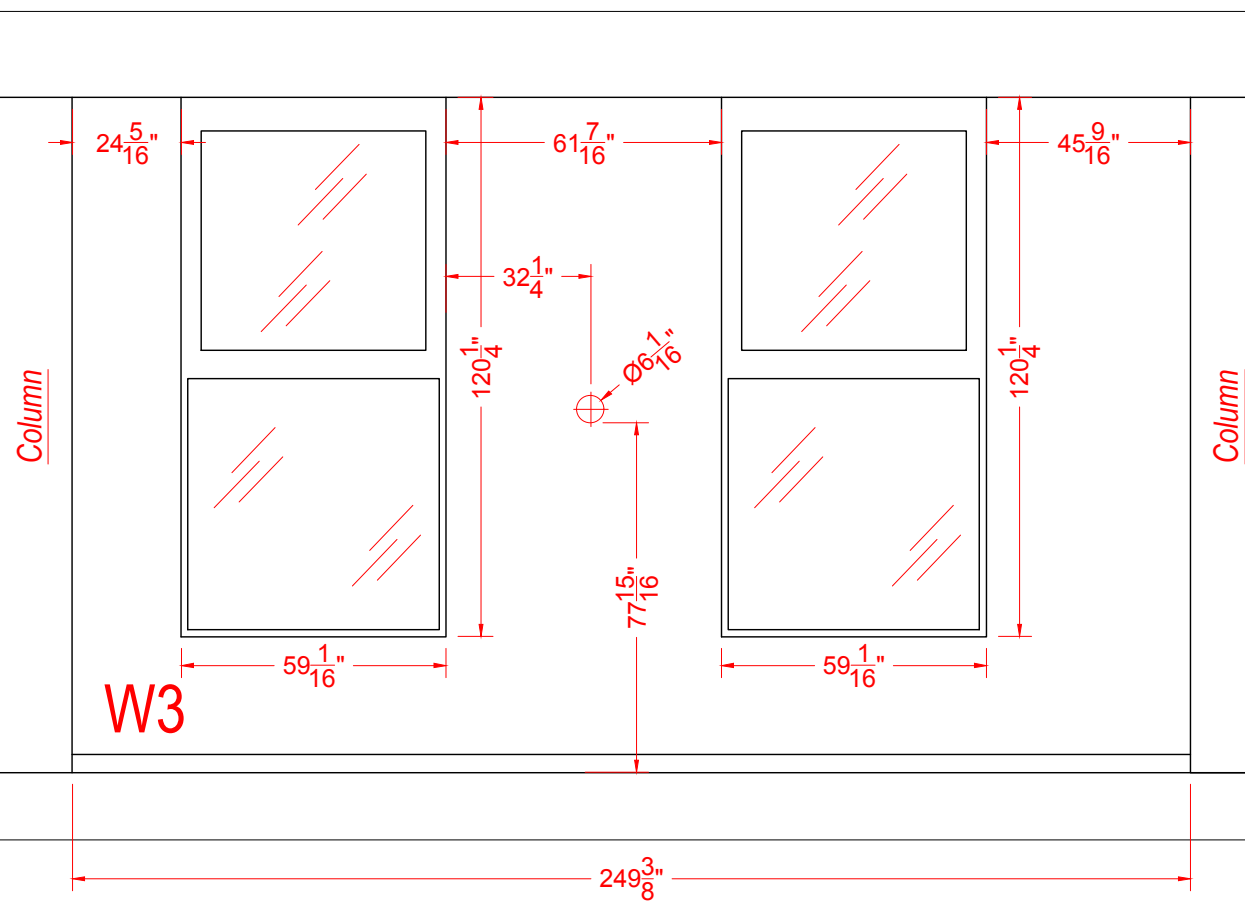

Electrical Symbol Key

	Vertical Dimension
	Horizontal Dimension
	Electrical I.D. Letter
	Amount of Electrical

Telecommunications Symbol Key

	Vertical Dimension
	Horizontal Dimension
	Symbol
	Type of Line

Graphic ID Symbol Key	Part / Crate Symbol Key

Revisions:

Date:	Detailer:	Description:

FREEMAN

Sheet Number:

2 of 2

LESS THAN 30 DAYS OUT MORE THAN 30 DAYS OUT

File Location: P:\Las Vegas\Branch\ARC\Shows 2018\NAB 18 - Sponsor\Wall Cling Measurements_L3861885_DEE.dwg