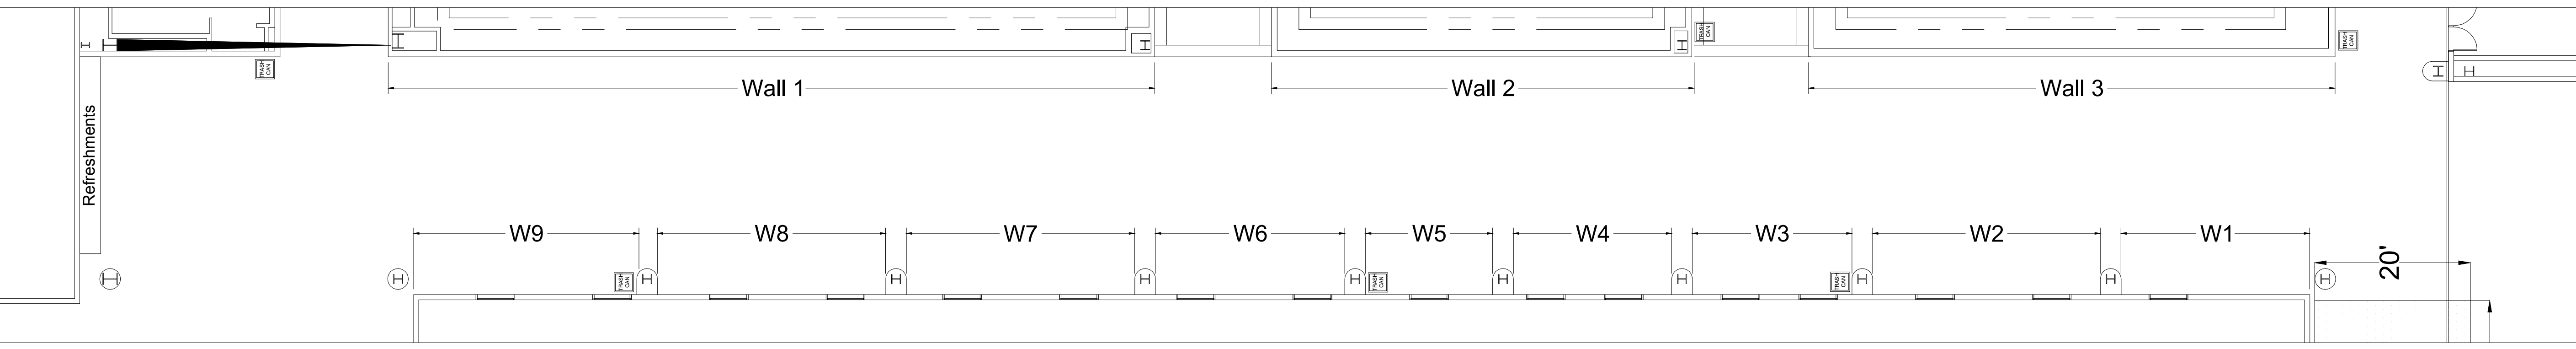

Electrical Symbol Key

	Vertical Dimension
	Horizontal Dimension
	Electrical I.D. Letter
	Amount of Electrical

Telecommunications Symbol Key

	Vertical Dimension
	Horizontal Dimension
	Symbol
	Type of Line

Graphic ID Symbol Key	Part / Crate Symbol Key

Revisions:

Date:	Detailer:	Description:

FREEMAN

Sheet Number:

2 of 2

LESS THAN 30 DAYS OUT MORE THAN 30 DAYS OUT

File Location: P:\Las Vegas\Branch\ARC\Shows 2018\NAB 18 - Sponsor\Wall Cling Measurements_L3861885_DEE.dwg