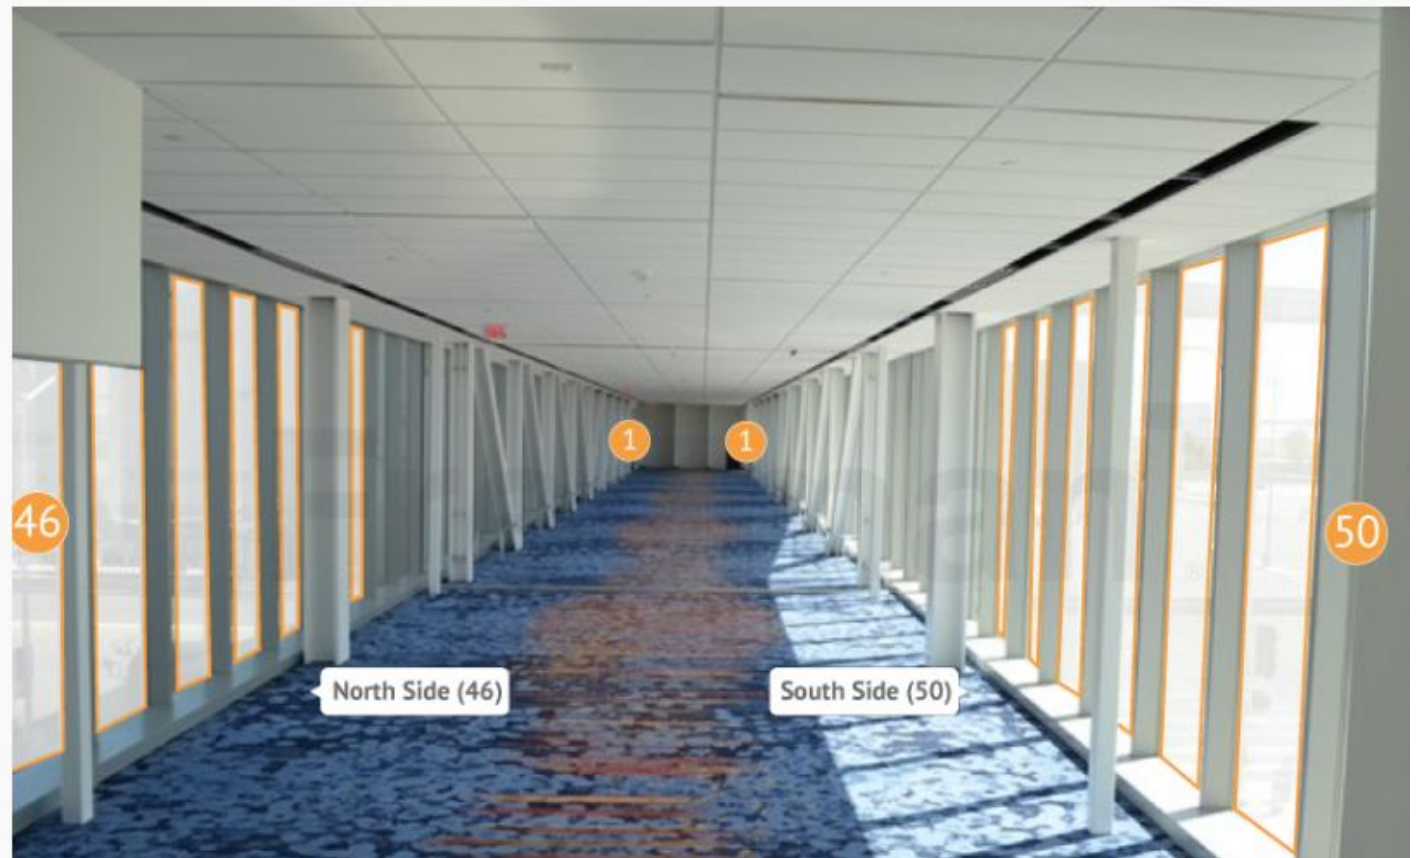

# NORTH HALL TO WEST HALL SKYWALK

## \$2,900 PER PANEL

This view is from the West Hall walking towards the North Hall.

There are 8 windows on each side that are unobstructed by structural beams that provide a clear position for a window cling.

## \$2,900 PER PANEL

This is the North side of the skywalk – on your left as you are walking from West Hall to North Hall. There are the exact mirror of windows on the South side (right side) too.

There are approximately 8 windows on each side that are unobstructed by structural beams that provide a clear position for a window cling.