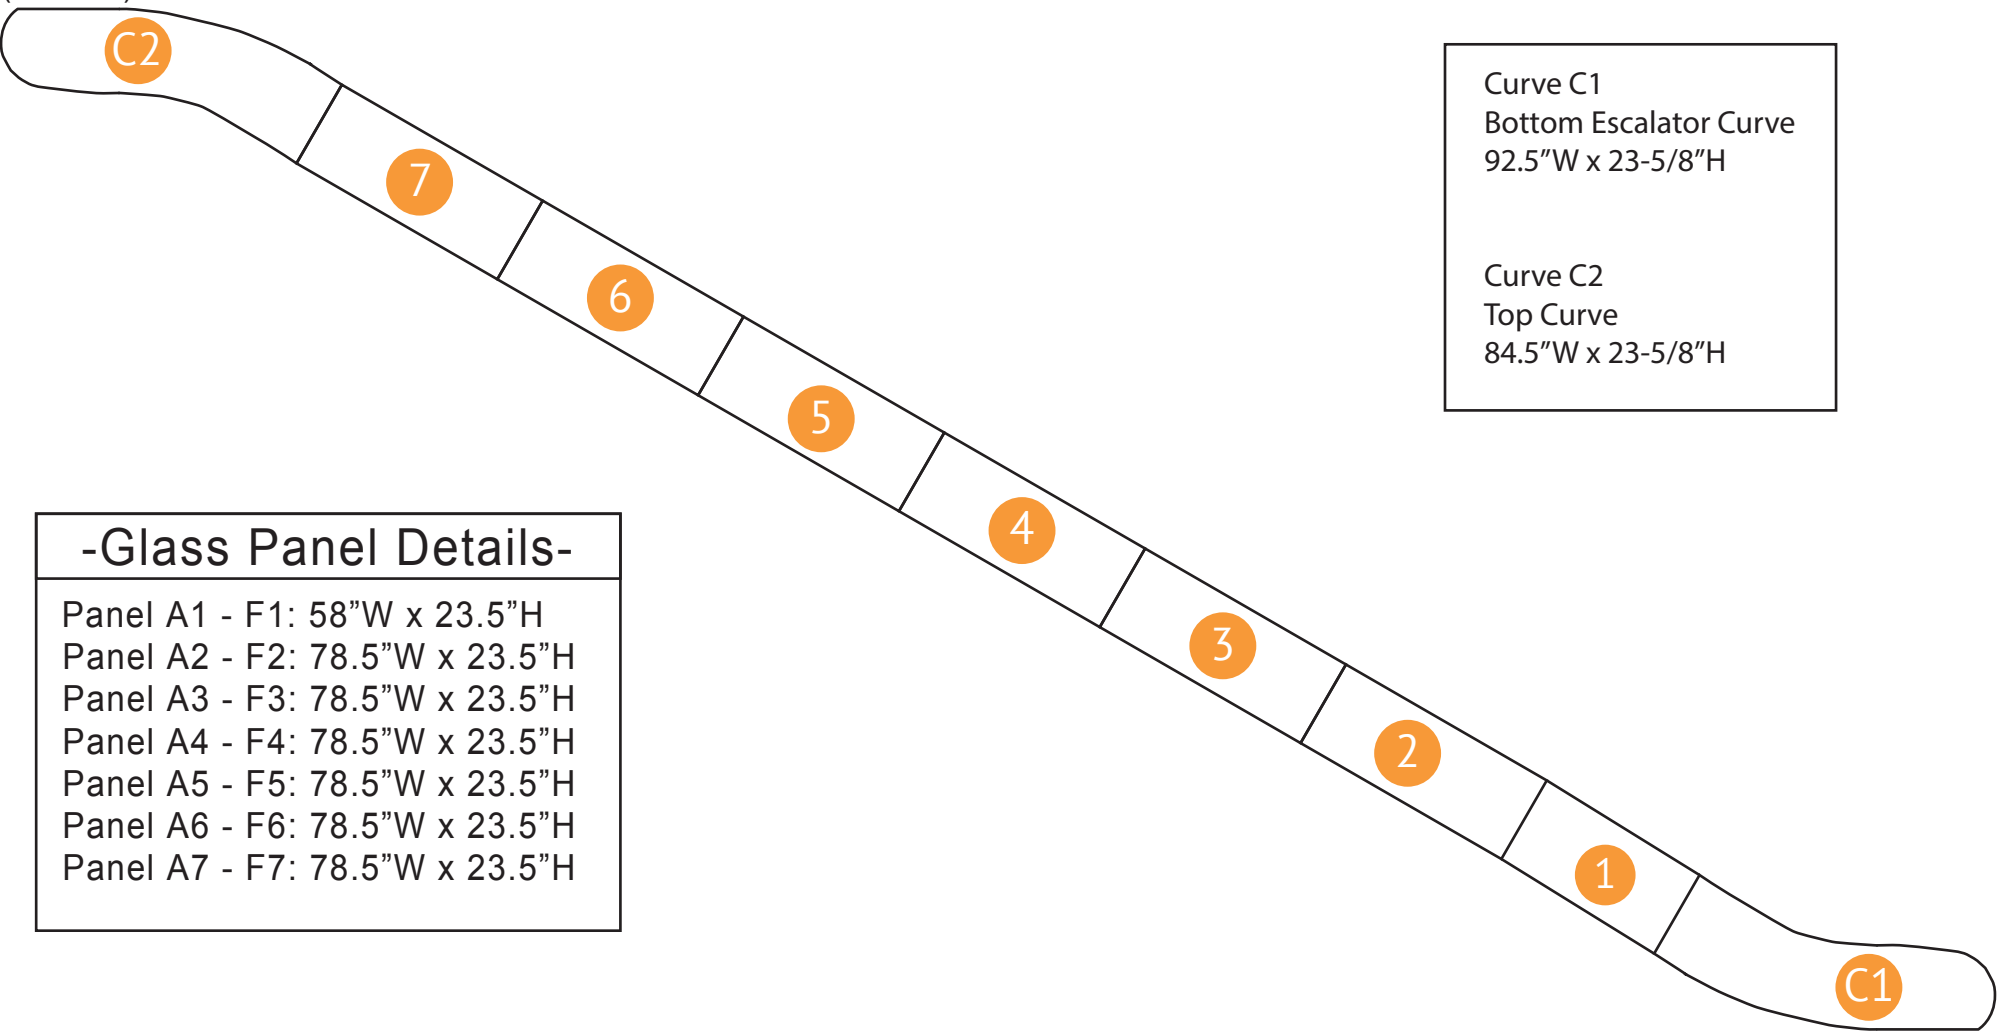

# Escalator Graphics ESCG2

Top  
(Level 2)

Curve C1  
Bottom Escalator Curve  
92.5"W x 23-5/8"H

Curve C2  
Top Curve  
84.5"W x 23-5/8"H

**-Glass Panel Details-**

Panel A1 - F1: 58"W x 23.5"H
Panel A2 - F2: 78.5"W x 23.5"H
Panel A3 - F3: 78.5"W x 23.5"H
Panel A4 - F4: 78.5"W x 23.5"H
Panel A5 - F5: 78.5"W x 23.5"H
Panel A6 - F6: 78.5"W x 23.5"H
Panel A7 - F7: 78.5"W x 23.5"H

## PlanTour Escalator Detail

Drawing Not To Scale

Bottom  
(Level 1)