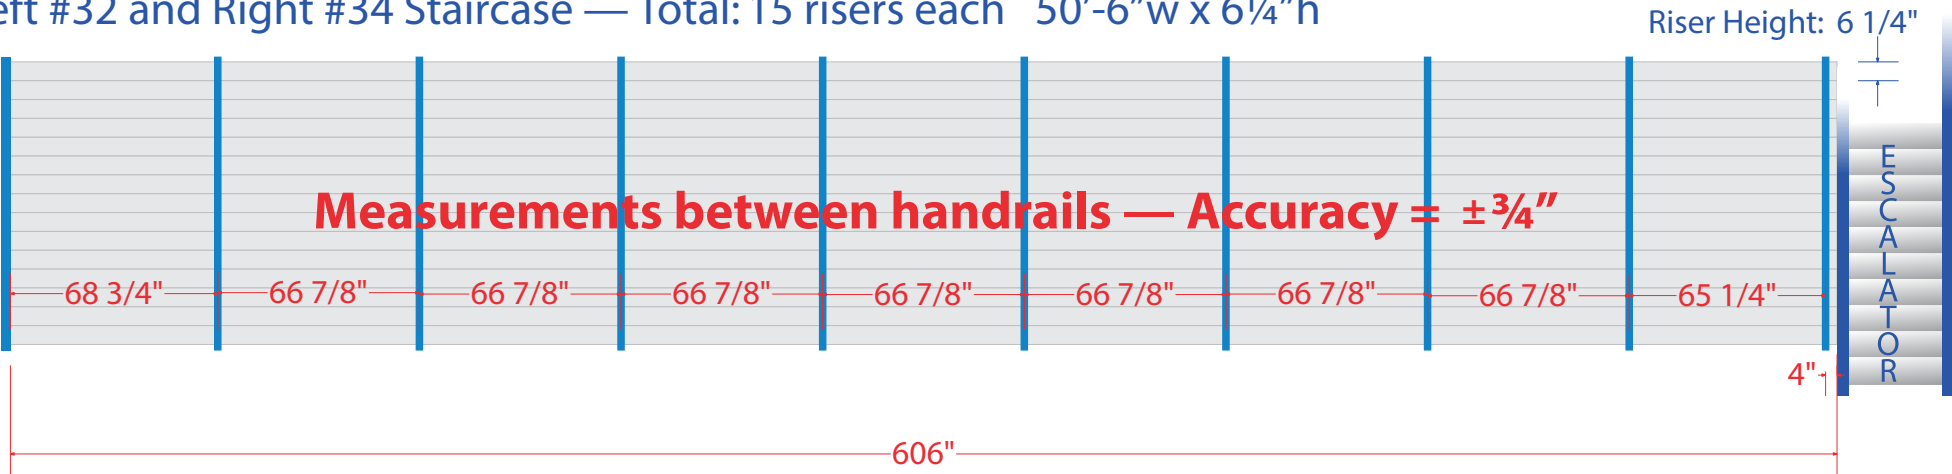

Left #32 and Right #34 Staircase — Total: 15 risers each 50'-6" w x 6 1/4" h