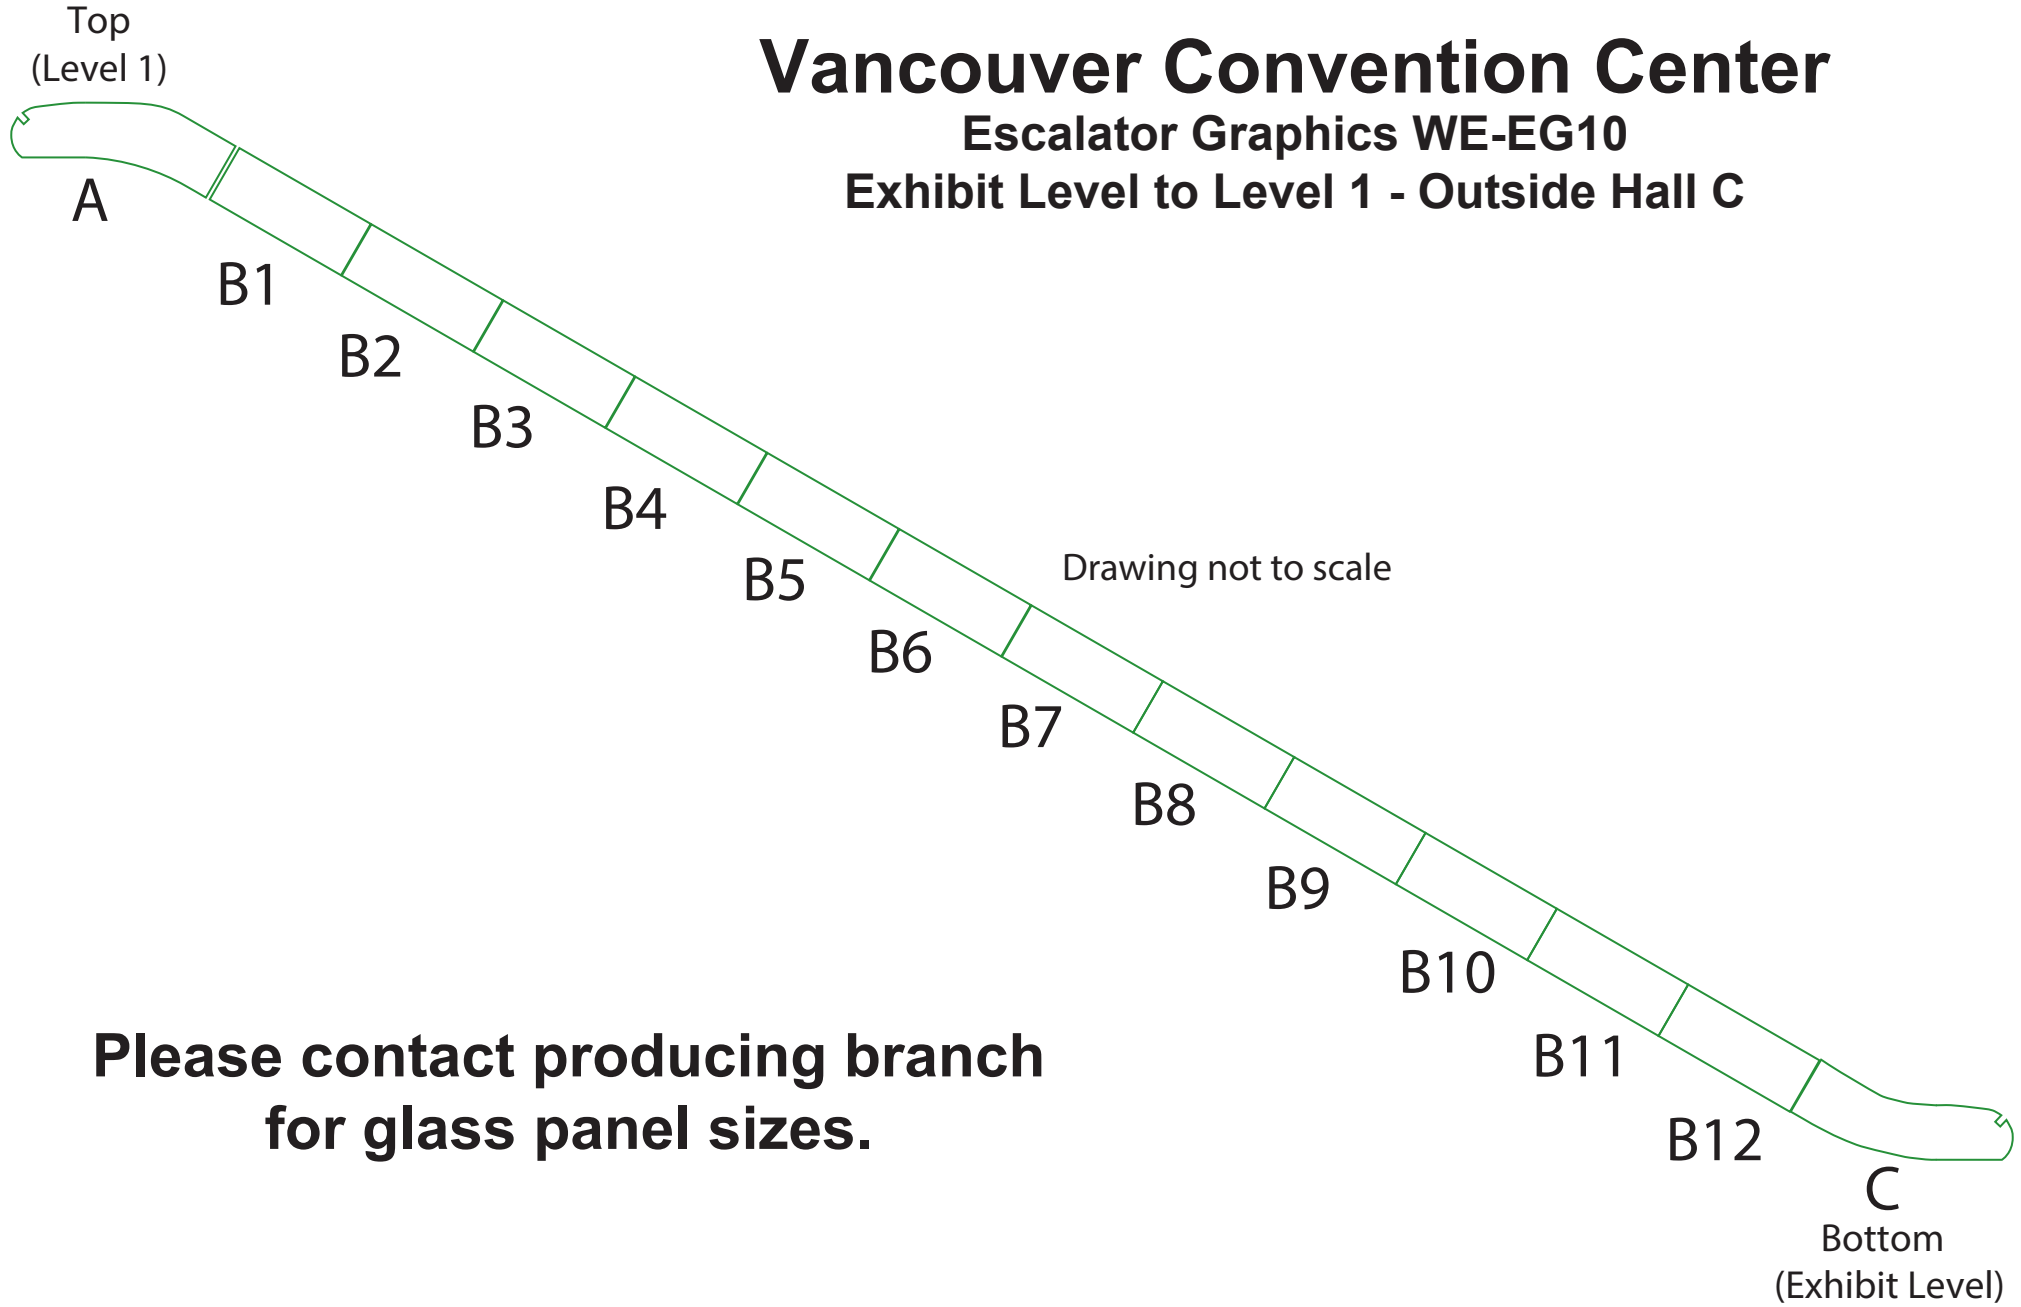

# Vancouver Convention Center

## Escalator Graphics WE-EG10

Exhibit Level to Level 1 - Outside Hall C

**Please contact producing branch  
for glass panel sizes.**