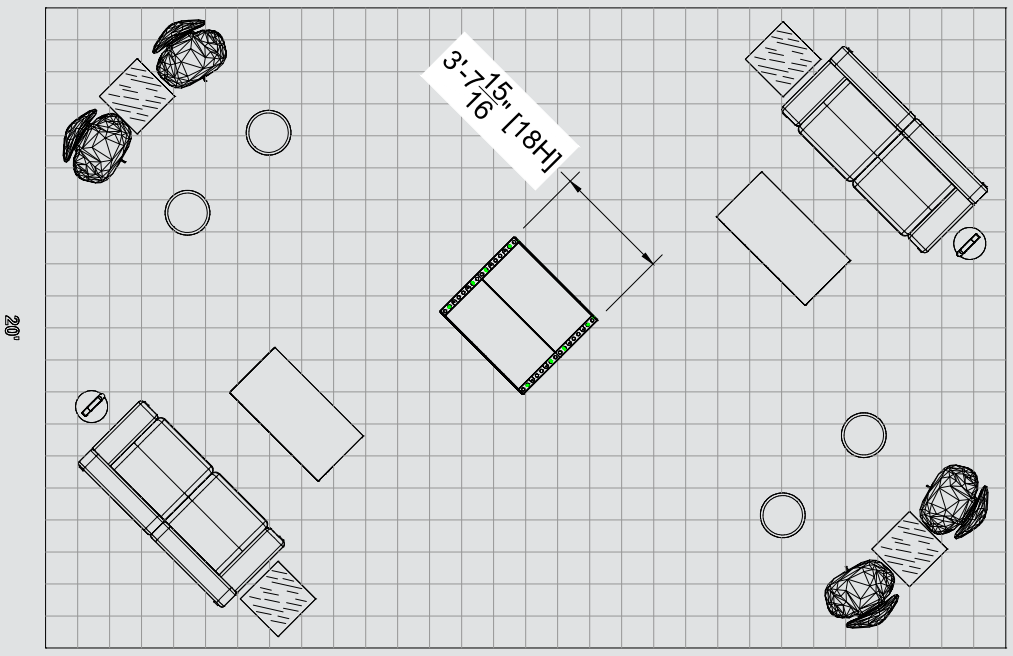

FRONT PERSPECTIVE VIEW

FRONT ELEVATION

Not for Production

I.D.	Qty	Type	Size	Area (SqFt)	Part Number	Description	Material	Color	Low Inv.	Weight	
	2	Accessories	Standard		<<CUSTOM>>	LED Strip "White Light"	TBD	TBD			
	4	FLEX Frame-Straight	19-1/2" x 117-3/16" (19.5" x 117.2")		60400029	Straight Frame 08 Hole x 48 Hole	Aluminum	Silver		73.56	
	4	FLEX Frame-Straight	19-1/2" x 39-1/16" (19.5" x 39.1")		60400025	Straight Frame 08 Hole x 16 Hole	Aluminum	Silver		31.52	
	2	FLEX Frame-Straight	22" x 39-1/16" (22.0" x 39.062")		60400030	Straight Frame 09 Hole x 16 Hole	Aluminum	Silver		16.42	
C20	24	FLEX Acc-Pin Plate	Standard		60440055	Stainless steel 90° connector base	Steel	Stainless		21.36	
C1	8	FLEX Part-Connector	Standard		60440043	Manual Clamp Connector	Aluminum	Silver		2.96	
C10	48	FLEX Part-Connector	Standard		60440047	Manual M8 Pin Connector	Aluminum	Silver		10.56	
A	2	FLEX Insert Graphic	19-1/4" x 116-7/8" (19.25" x 116.875")	15.6	<<CUSTOM>>	FLEX Insert Graphic - Graphic	PVC 3MM	Graphic			
B	2	FLEX Insert Graphic	21-11/16" x 38-3/4" (21.688" x 38.75")	5.8	<<CUSTOM>>	FLEX Insert Graphic - Graphic	PVC 3MM	Graphic			
	6	Flex Insert	19-1/4" x 116-7/8" (19.25" x 116.875")	15.6	60160036	Flex Insert [8x48 Hole]	PVC 3MM	White		1.80	
	6	Flex Insert	19-1/4" x 38-3/4" (19.25" x 38.75")	5.2	60160031	Flex Insert [8x16 Hole]	PVC 3MM	White		0.78	
	2	Flex Insert	21-11/16" x 38-3/4" (21.688" x 38.75")	5.8	60160038	Flex Insert [9x16 Hole]	PVC 3MM	White		0.28	
C	1	Graphic Panel	See CNC	0	<<CUSTOM>>	Graphic Panel	1/2" Foam	Graphic			
D	2	Graphic Panel	See CNC	0	<<CUSTOM>>	Graphic Panel	3/16" Foam	Graphic			
E	2	Overlay Graphic Panel	19-1/4" x 111-15/16" (19.25" x 111.938")	15.0	<<CUSTOM>>	Overlay Graphic Panel	PVC 3MM	Graphic			
F	2	Overlay Graphic Panel	39-1/16" x 117-3/16" (39.062" x 117.188")	31.8	<<CUSTOM>>	Overlay Graphic Panel	PVC 3MM	Graphic			
G	1	Overlay Graphic Panel	See CNC	0	<<CUSTOM>>	Overlay Graphic Panel w/ Panel Notch Bottom	PVC 3MM	Graphic			
H	1	Overlay Graphic Panel	See CNC	0	<<CUSTOM>>	Overlay Graphic Panel w/ Panel Notch Top	PVC 3MM	Graphic			
I	4	Overlay Graphic Panel	20" x 20"	2.8	<<CUSTOM>>	overlay graphics table	Vinyl	Graphic			
J	2	Overlay Graphic Panel	47" x 24"	7.8	<<CUSTOM>>	overlay graphics table	Vinyl	Graphic			
K	2	Overlay Graphic Panel	See CNC	0	<<CUSTOM>>	Overlay Panel - Border	PVC 3MM	Graphic			
O16	4	Overlay Panel	2-7/16" x 39-1/16" (2.438" x 39.062")	0.7	<<CUSTOM>>	Cover Profile 16 Hole	PVC 3MM	Graphic			
	2	Furniture	12" x 12" x 28-1/4"		<<CUSTOM>>	Village Charging Hub	Metal	White			
	4	Ottoman	17" x 17" x 18"		<<CUSTOM>>	Marche Swivel Ottoman, Gray Fabric	Fabric	Gray			
	4	Seating	28" x 25" x 18"		<<CUSTOM>>	Swanson Swivel Chair, White Vinyl	Vinyl	White			
	2	Soft Seating	73" x 34-1/2" x 29-1/2"		<<CUSTOM>>	Allegro Sofa, Blue	Fabric	Blue			
	4	Table	20" x 20" x 20"		<<CUSTOM>>	Alondra End Table, Glass, Chrome	Acrylic	Clear			
	2	Table	47" x 24" x 16"		<<CUSTOM>>	Alondra Cocktail Table, Glass, Chrome	Acrylic	Clear			
				Total Area:	106.10					Total Weight:	159.24