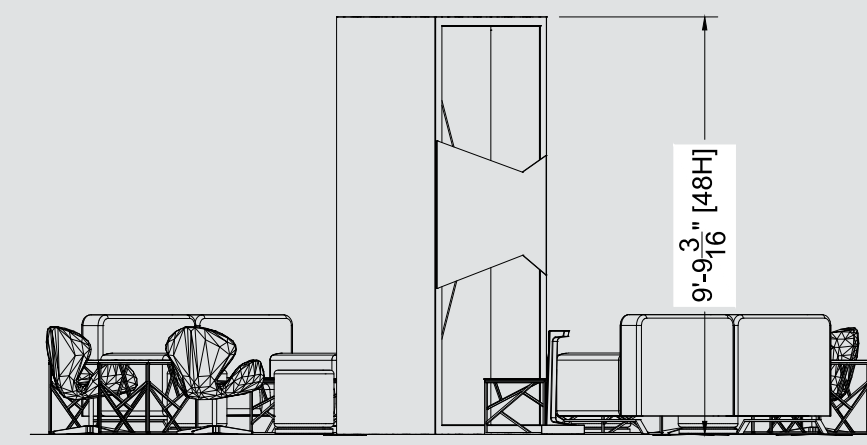

FRONT PERSPECTIVE VIEW

FRONT ELEVATION

Not for Production

I.D.	Qty	Type	Size	Area (SqFt)	Part Number	Description	Material	Color	Low Inv.	Weight	
	2	Accessories	Standard		<<CUSTOM>>	LED Strip "White Light"	TBD	TBD			
	4	FLEX Frame-Straight	19-1/2" x 117-3/16" (19.5" x 117.2")		60400029	Straight Frame 08 Hole x 48 Hole	Aluminum	Silver		73.56	
	4	FLEX Frame-Straight	19-1/2" x 39-1/16" (19.5" x 39.1")		60400025	Straight Frame 08 Hole x 16 Hole	Aluminum	Silver		31.52	
	2	FLEX Frame-Straight	22" x 39-1/16" (22.0" x 39.062")		60400030	Straight Frame 09 Hole x 16 Hole	Aluminum	Silver		16.42	
C20	24	FLEX Acc-Pin Plate	Standard		60440055	Stainless steel 90° connector base	Steel	Stainless		21.36	
C1	8	FLEX Part-Connector	Standard		60440043	Manual Clamp Connector	Aluminum	Silver		2.96	
C10	48	FLEX Part-Connector	Standard		60440047	Manual M8 Pin Connector	Aluminum	Silver		10.56	
A	2	FLEX Insert Graphic	19-1/4" x 116-7/8" (19.25" x 116.875")	15.6	<<CUSTOM>>	FLEX Insert Graphic - Graphic	PVC 3MM	Graphic			
B	2	FLEX Insert Graphic	21-11/16" x 38-3/4" (21.688" x 38.75")	5.8	<<CUSTOM>>	FLEX Insert Graphic - Graphic	PVC 3MM	Graphic			
	6	Flex Insert	19-1/4" x 116-7/8" (19.25" x 116.875")	15.6	60160036	Flex Insert [8x48 Hole]	PVC 3MM	White		1.80	
	6	Flex Insert	19-1/4" x 38-3/4" (19.25" x 38.75")	5.2	60160031	Flex Insert [8x16 Hole]	PVC 3MM	White		0.78	
	2	Flex Insert	21-11/16" x 38-3/4" (21.688" x 38.75")	5.8	60160038	Flex Insert [9x16 Hole]	PVC 3MM	White		0.28	
C	1	Graphic Panel	See CNC	0	<<CUSTOM>>	Graphic Panel	1/2" Foam	Graphic			
D	2	Graphic Panel	See CNC	0	<<CUSTOM>>	Graphic Panel	3/16" Foam	Graphic			
E	2	Overlay Graphic Panel	19-1/4" x 111-15/16" (19.25" x 111.938")	15.0	<<CUSTOM>>	Overlay Graphic Panel	PVC 3MM	Graphic			
F	2	Overlay Graphic Panel	39-1/16" x 117-3/16" (39.062" x 117.188")	31.8	<<CUSTOM>>	Overlay Graphic Panel	PVC 3MM	Graphic			
G	1	Overlay Graphic Panel	See CNC	0	<<CUSTOM>>	Overlay Graphic Panel w/ Panel Notch Bottom	PVC 3MM	Graphic			
H	1	Overlay Graphic Panel	See CNC	0	<<CUSTOM>>	Overlay Graphic Panel w/ Panel Notch Top	PVC 3MM	Graphic			
I	4	Overlay Graphic Panel	20" x 20"	2.8	<<CUSTOM>>	overlay graphics table	Vinyl	Graphic			
J	2	Overlay Graphic Panel	47" x 24"	7.8	<<CUSTOM>>	overlay graphics table	Vinyl	Graphic			
K	2	Overlay Graphic Panel	See CNC	0	<<CUSTOM>>	Overlay Panel - Border	PVC 3MM	Graphic			
O16	4	Overlay Panel	2-7/16" x 39-1/16" (2.438" x 39.062")	0.7	<<CUSTOM>>	Cover Profile 16 Hole	PVC 3MM	Graphic			
	2	Furniture	12" x 12" x 28-1/4"		<<CUSTOM>>	Village Charging Hub	Metal	White			
	4	Ottoman	17" x 17" x 18"		<<CUSTOM>>	Marche Swivel Ottoman, Gray Fabric	Fabric	Gray			
	4	Seating	28" x 25" x 18"		<<CUSTOM>>	Swanson Swivel Chair, White Vinyl	Vinyl	White			
	2	Soft Seating	73" x 34-1/2" x 29-1/2"		<<CUSTOM>>	Allegro Sofa, Blue	Fabric	Blue			
	4	Table	20" x 20" x 20"		<<CUSTOM>>	Alondra End Table, Glass, Chrome	Acrylic	Clear			
	2	Table	47" x 24" x 16"		<<CUSTOM>>	Alondra Cocktail Table, Glass, Chrome	Acrylic	Clear			
				Total Area:	106.10					Total Weight:	159.24