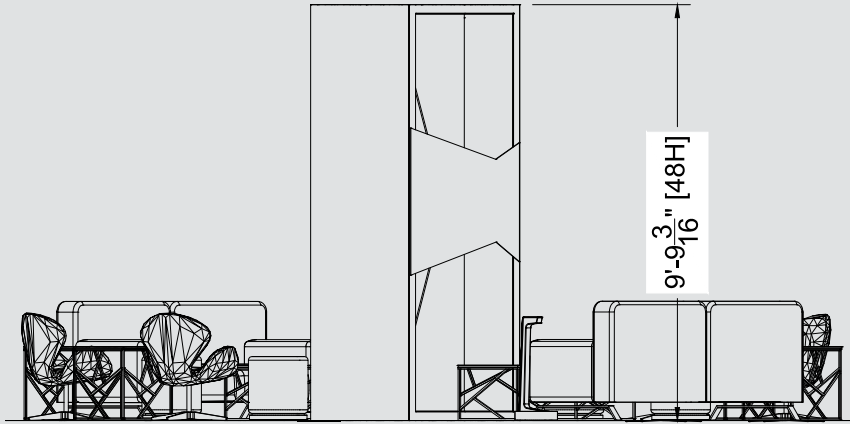

FRONT PERSPECTIVE VIEW

FRONT ELEVATION

Not for Production

I.D.	Qty	Type	Size	Area (SqFt)	Part Number	Description	Material	Color	Low Inv.	Weight	
	2	Accessories	Standard		<<CUSTOM>>	LED Strip "White Light"	TBD	TBD			
	4	FLEX Frame-Straight	19-1/2" x 117-3/16" (19.5" x 117.2")		60400029	Straight Frame 08 Hole x 48 Hole	Aluminum	Silver		73.56	
	4	FLEX Frame-Straight	19-1/2" x 39-1/16" (19.5" x 39.1")		60400025	Straight Frame 08 Hole x 16 Hole	Aluminum	Silver		31.52	
	2	FLEX Frame-Straight	22" x 39-1/16" (22.0" x 39.062")		60400030	Straight Frame 09 Hole x 16 Hole	Aluminum	Silver		16.42	
C20	24	FLEX Acc-Pin Plate	Standard		60440055	Stainless steel 90° connector base	Steel	Stainless		21.36	
C1	8	FLEX Part-Connector	Standard		60440043	Manual Clamp Connector	Aluminum	Silver		2.96	
C10	48	FLEX Part-Connector	Standard		60440047	Manual M8 Pin Connector	Aluminum	Silver		10.56	
A	2	FLEX Insert Graphic	19-1/4" x 116-7/8" (19.25" x 116.875")	15.6	<<CUSTOM>>	FLEX Insert Graphic - Graphic	PVC 3MM	Graphic			
B	2	FLEX Insert Graphic	21-11/16" x 38-3/4" (21.688" x 38.75")	5.8	<<CUSTOM>>	FLEX Insert Graphic - Graphic	PVC 3MM	Graphic			
	6	Flex Insert	19-1/4" x 116-7/8" (19.25" x 116.875")	15.6	60160036	Flex Insert [8x48 Hole]	PVC 3MM	White		1.80	
	6	Flex Insert	19-1/4" x 38-3/4" (19.25" x 38.75")	5.2	60160031	Flex Insert [8x16 Hole]	PVC 3MM	White		0.78	
	2	Flex Insert	21-11/16" x 38-3/4" (21.688" x 38.75")	5.8	60160038	Flex Insert [9x16 Hole]	PVC 3MM	White		0.28	
C	1	Graphic Panel	See CNC	0	<<CUSTOM>>	Graphic Panel	1/2" Foam	Graphic			
D	2	Graphic Panel	See CNC	0	<<CUSTOM>>	Graphic Panel	3/16" Foam	Graphic			
E	2	Overlay Graphic Panel	19-1/4" x 111-15/16" (19.25" x 111.938")	15.0	<<CUSTOM>>	Overlay Graphic Panel	PVC 3MM	Graphic			
F	2	Overlay Graphic Panel	39-1/16" x 117-3/16" (39.062" x 117.188")	31.8	<<CUSTOM>>	Overlay Graphic Panel	PVC 3MM	Graphic			
G	1	Overlay Graphic Panel	See CNC	0	<<CUSTOM>>	Overlay Graphic Panel w/ Panel Notch Bottom	PVC 3MM	Graphic			
H	1	Overlay Graphic Panel	See CNC	0	<<CUSTOM>>	Overlay Graphic Panel w/ Panel Notch Top	PVC 3MM	Graphic			
I	4	Overlay Graphic Panel	20" x 20"	2.8	<<CUSTOM>>	overlay graphics table	Vinyl	Graphic			
J	2	Overlay Graphic Panel	47" x 24"	7.8	<<CUSTOM>>	overlay graphics table	Vinyl	Graphic			
K	2	Overlay Graphic Panel	See CNC	0	<<CUSTOM>>	Overlay Panel - Border	PVC 3MM	Graphic			
O16	4	Overlay Panel	2-7/16" x 39-1/16" (2.438" x 39.062")	0.7	<<CUSTOM>>	Cover Profile 16 Hole	PVC 3MM	Graphic			
	2	Furniture	12" x 12" x 28-1/4"		<<CUSTOM>>	Village Charging Hub	Metal	White			
	4	Ottoman	17" x 17" x 18"		<<CUSTOM>>	Marche Swivel Ottoman, Gray Fabric	Fabric	Gray			
	4	Seating	28" x 25" x 18"		<<CUSTOM>>	Swanson Swivel Chair, White Vinyl	Vinyl	White			
	2	Soft Seating	73" x 34-1/2" x 29-1/2"		<<CUSTOM>>	Allegro Sofa, Blue	Fabric	Blue			
	4	Table	20" x 20" x 20"		<<CUSTOM>>	Alondra End Table, Glass, Chrome	Acrylic	Clear			
	2	Table	47" x 24" x 16"		<<CUSTOM>>	Alondra Cocktail Table, Glass, Chrome	Acrylic	Clear			
				Total Area:	106.10					Total Weight:	159.24