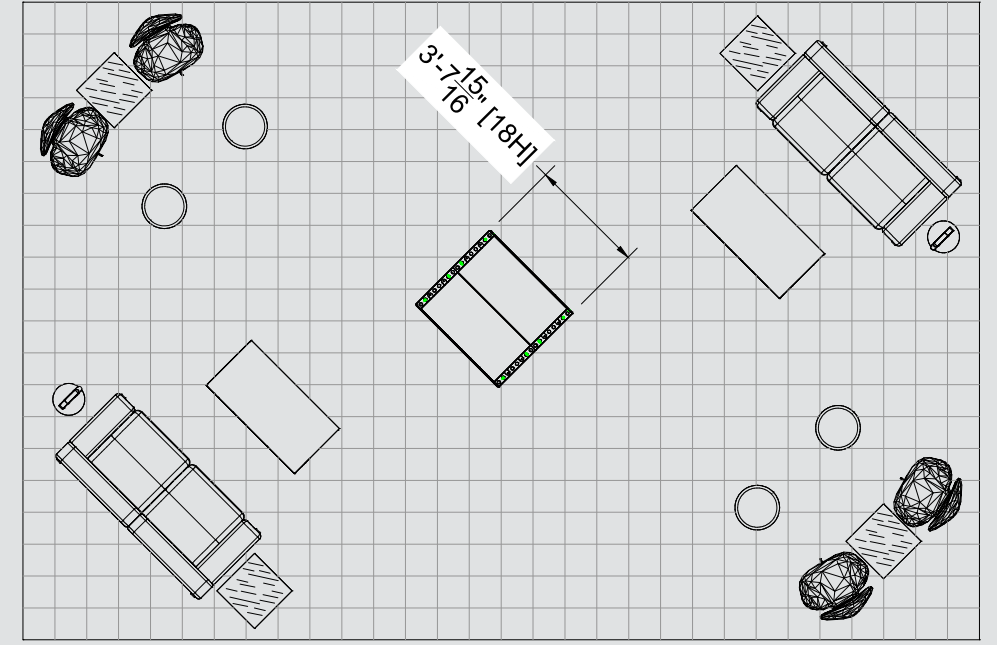

FRONT PERSPECTIVE VIEW

FRONT ELEVATION

Not for Production

I.D.	Qty	Type	Size	Area (SqFt)	Part Number	Description	Material	Color	Low Inv.	Weight	
	2	Accessories	Standard		<<CUSTOM>>	LED Strip "White Light"	TBD	TBD			
	4	FLEX Frame-Straight	19-1/2" x 117-3/16" (19.5" x 117.2")		60400029	Straight Frame 08 Hole x 48 Hole	Aluminum	Silver		73.56	
	4	FLEX Frame-Straight	19-1/2" x 39-1/16" (19.5" x 39.1")		60400025	Straight Frame 08 Hole x 16 Hole	Aluminum	Silver		31.52	
	2	FLEX Frame-Straight	22" x 39-1/16" (22.0" x 39.062")		60400030	Straight Frame 09 Hole x 16 Hole	Aluminum	Silver		16.42	
C20	24	FLEX Acc-Pin Plate	Standard		60440055	Stainless steel 90° connector base	Steel	Stainless		21.36	
C1	8	FLEX Part-Connector	Standard		60440043	Manual Clamp Connector	Aluminum	Silver		2.96	
C10	48	FLEX Part-Connector	Standard		60440047	Manual M8 Pin Connector	Aluminum	Silver		10.56	
A	2	FLEX Insert Graphic	19-1/4" x 116-7/8" (19.25" x 116.875")	15.6	<<CUSTOM>>	FLEX Insert Graphic - Graphic	PVC 3MM	Graphic			
B	2	FLEX Insert Graphic	21-11/16" x 38-3/4" (21.688" x 38.75")	5.8	<<CUSTOM>>	FLEX Insert Graphic - Graphic	PVC 3MM	Graphic			
	6	Flex Insert	19-1/4" x 116-7/8" (19.25" x 116.875")	15.6	60160036	Flex Insert [8x48 Hole]	PVC 3MM	White		1.80	
	6	Flex Insert	19-1/4" x 38-3/4" (19.25" x 38.75")	5.2	60160031	Flex Insert [8x16 Hole]	PVC 3MM	White		0.78	
	2	Flex Insert	21-11/16" x 38-3/4" (21.688" x 38.75")	5.8	60160038	Flex Insert [9x16 Hole]	PVC 3MM	White		0.28	
C	1	Graphic Panel	See CNC	0	<<CUSTOM>>	Graphic Panel	1/2" Foam	Graphic			
D	2	Graphic Panel	See CNC	0	<<CUSTOM>>	Graphic Panel	3/16" Foam	Graphic			
E	2	Overlay Graphic Panel	19-1/4" x 111-15/16" (19.25" x 111.938")	15.0	<<CUSTOM>>	Overlay Graphic Panel	PVC 3MM	Graphic			
F	2	Overlay Graphic Panel	39-1/16" x 117-3/16" (39.062" x 117.188")	31.8	<<CUSTOM>>	Overlay Graphic Panel	PVC 3MM	Graphic			
G	1	Overlay Graphic Panel	See CNC	0	<<CUSTOM>>	Overlay Graphic Panel w/ Panel Notch Bottom	PVC 3MM	Graphic			
H	1	Overlay Graphic Panel	See CNC	0	<<CUSTOM>>	Overlay Graphic Panel w/ Panel Notch Top	PVC 3MM	Graphic			
I	4	Overlay Graphic Panel	20" x 20"	2.8	<<CUSTOM>>	overlay graphics table	Vinyl	Graphic			
J	2	Overlay Graphic Panel	47" x 24"	7.8	<<CUSTOM>>	overlay graphics table	Vinyl	Graphic			
K	2	Overlay Graphic Panel	See CNC	0	<<CUSTOM>>	Overlay Panel - Border	PVC 3MM	Graphic			
O16	4	Overlay Panel	2-7/16" x 39-1/16" (2.438" x 39.062")	0.7	<<CUSTOM>>	Cover Profile 16 Hole	PVC 3MM	Graphic			
	2	Furniture	12" x 12" x 28-1/4"		<<CUSTOM>>	Village Charging Hub	Metal	White			
	4	Ottoman	17" x 17" x 18"		<<CUSTOM>>	Marche Swivel Ottoman, Gray Fabric	Fabric	Gray			
	4	Seating	28" x 25" x 18"		<<CUSTOM>>	Swanson Swivel Chair, White Vinyl	Vinyl	White			
	2	Soft Seating	73" x 34-1/2" x 29-1/2"		<<CUSTOM>>	Allegro Sofa, Blue	Fabric	Blue			
	4	Table	20" x 20" x 20"		<<CUSTOM>>	Alondra End Table, Glass, Chrome	Acrylic	Clear			
	2	Table	47" x 24" x 16"		<<CUSTOM>>	Alondra Cocktail Table, Glass, Chrome	Acrylic	Clear			
				Total Area:	106.10					Total Weight:	159.24