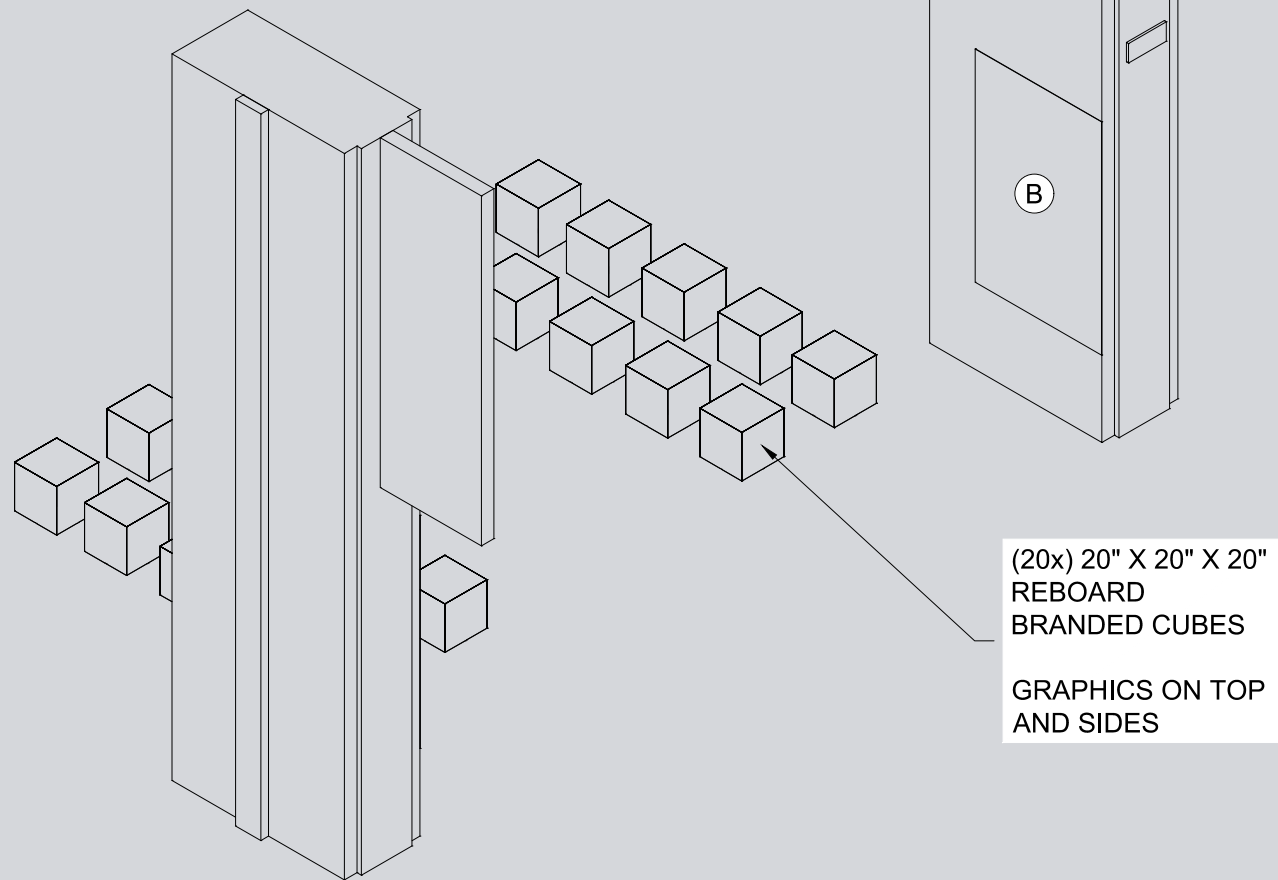

# Sitting Cubes 1

AAAAI 2024 Annual Conference

FRONT ISOMETRIC VIEW

FRONT ELEVATION

**Not for Production**

I.D.	Qty	Type	Size	Area (SqFt)	Part Number	Description	Material	Color	Low Inv.	Weight
B	2	Overlay Graphic Panel	60" x 96"	40.0	<<CUSTOM>>	Overlay Graphic	Cling	SS Graphic		
Total Area:				40.00					Total Weight:	0.00

**\* NOTE: PLEASE CONFIRM CLING SIZE WITH VENUE TO CREATE SIGNS FOR COLUMNS.**