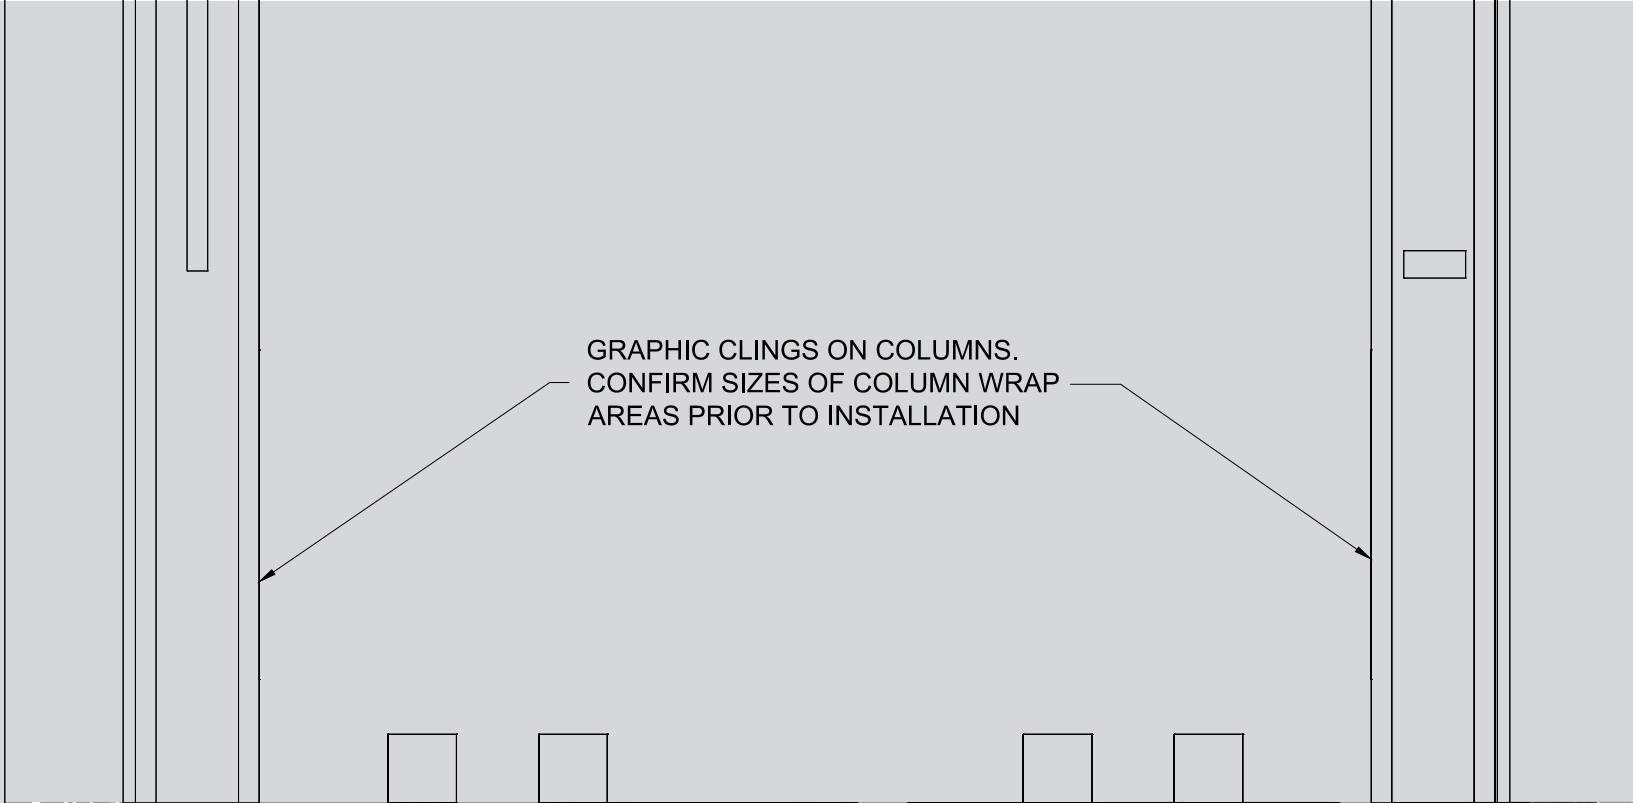

# Sitting Cubes 1

AAAAI 2024 Annual Conference

FRONT ISOMETRIC VIEW

FRONT ELEVATION

**Not for Production**

I.D.	Qty	Type	Size	Area (SqFt)	Part Number	Description	Material	Color	Low Inv.	Weight
B	2	Overlay Graphic Panel	60" x 96"	40.0	<<CUSTOM>>	Overlay Graphic	Cling	SS Graphic		
Total Area:				40.00					Total Weight:	0.00

**\* NOTE: PLEASE CONFIRM CLING SIZE WITH VENUE TO CREATE SIGNS FOR COLUMNS.**