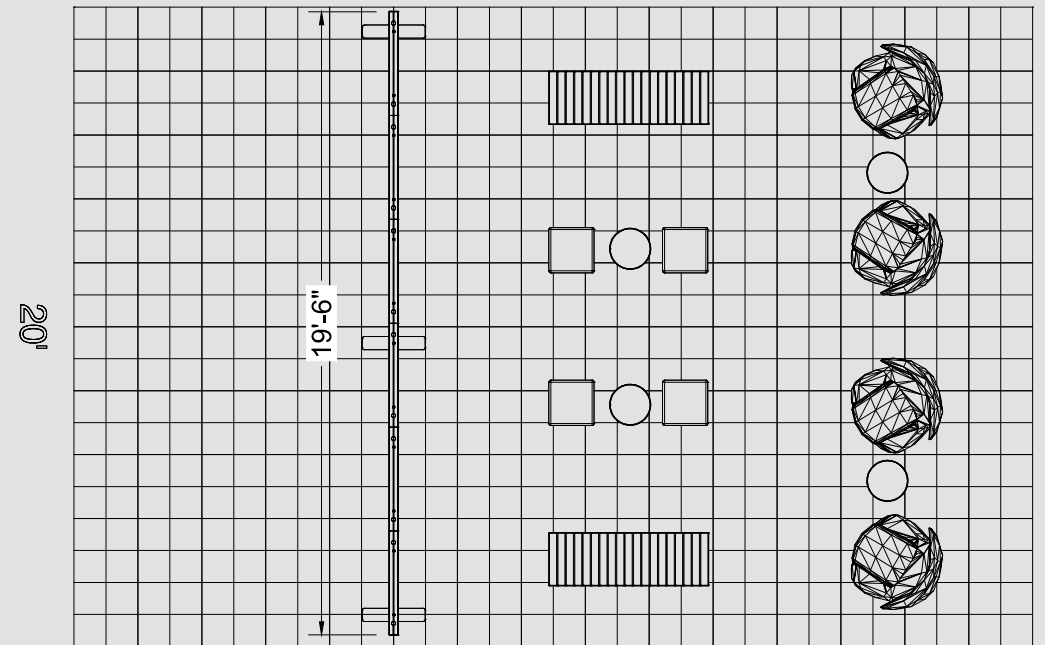

Freeman¹

Networking Lounge 4

AAAAI 2024 Annual Conference

Jul 25, 2023

grey pearl carpet

GREY PEARL CARPET

SIDE ELEVATION

FRONT PERSPECTIVE VIEW

BACK PERSPECTIVE VIEW

Not For Production

I.D.	Qty	Type	Size	Area (SqFt)	Part Number	Description	Material	Color	Notes	Low Inv.	Weight
	6	SP Frame	39" x 3-1/8" x 120" (39.0" x 3.125")		60080014	SP 39" X 120" FRAME	Aluminum	Silver			162.18
	3	SP Foot	23-5/8" x 4-15/16" x 2-3/4"		60080091	SP 24" BASE	Steel	Stainless			16.80
O1	2	Overlay Panel	3-1/8" x 120"	2.6	<<CUSTOM>>	SP Profile Cover	PVC	White			
A	2	SP Fabric Graphic	234" x 120"	195.0	<<CUSTOM>>	SP 234" X 120" Default Fabric - Graphic	Default Fabric	Graphic			
	4	Ottoman	18" x 18" x 18"		<<CUSTOM>>	Vibe Cube, White Vinyl	Vinyl	White			
	2	Ottoman	60" x 20" x 18"		<<CUSTOM>>	Beverly Bench Ottoman, Red Fabric	Fabric	Red			
	4	Seating	35" x 27" x 40"		<<CUSTOM>>	La Brea Swivel Chair, Charcoal Gray Fabric	Fabric	Charcoal Gray			
	4	Table	15" x 15" x 22"		<<CUSTOM>>	Aura Round Table, White Metal	Metal	White			
Total Area:				197.60						Total Weight:	178.98

PLAN VIEW