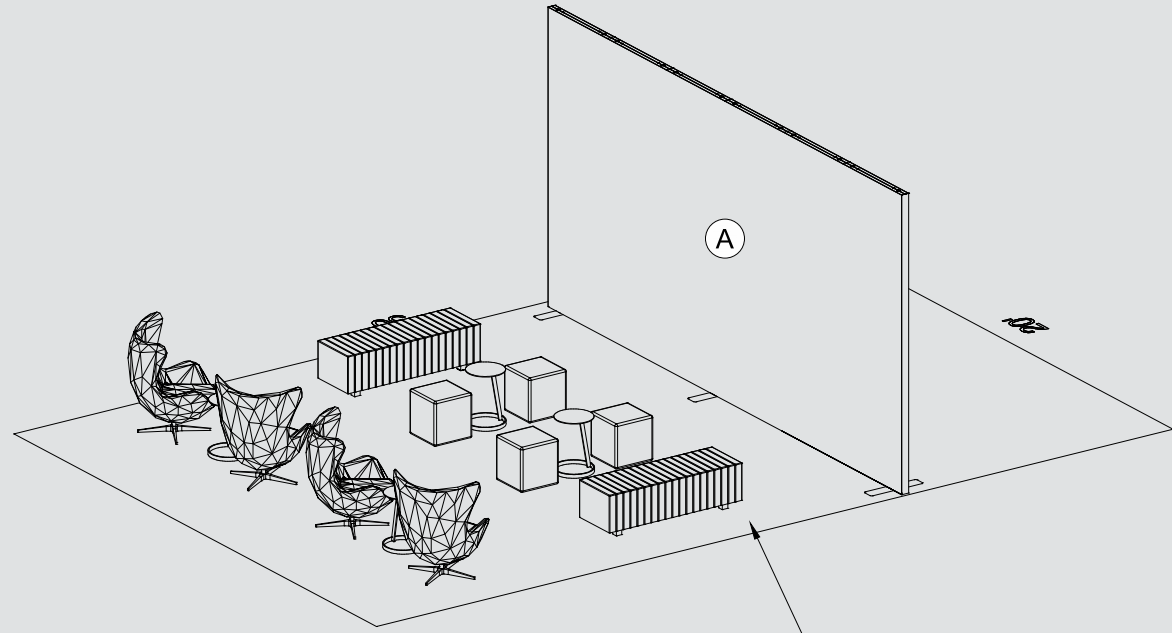

Freeman¹

Networking Lounge 4

AAAAI 2024 Annual Conference

Jul 25, 2023

grey pearl carpet

GREY PEARL CARPET

SIDE ELEVATION

FRONT PERSPECTIVE VIEW

BACK PERSPECTIVE VIEW

Not For Production

I.D.	Qty	Type	Size	Area (SqFt)	Part Number	Description	Material	Color	Notes	Low Inv.	Weight
	6	SP Frame	39" x 3-1/8" x 120" (39.0" x 3.125")		60080014	SP 39" X 120" FRAME	Aluminum	Silver			162.18
	3	SP Foot	23-5/8" x 4-15/16" x 2-3/4"		60080091	SP 24" BASE	Steel	Stainless			16.80
O1	2	Overlay Panel	3-1/8" x 120"	2.6	<<CUSTOM>>	SP Profile Cover	PVC	White			
A	2	SP Fabric Graphic	234" x 120"	195.0	<<CUSTOM>>	SP 234" X 120" Default Fabric - Graphic	Default Fabric	Graphic			
	4	Ottoman	18" x 18" x 18"		<<CUSTOM>>	Vibe Cube, White Vinyl	Vinyl	White			
	2	Ottoman	60" x 20" x 18"		<<CUSTOM>>	Beverly Bench Ottoman, Red Fabric	Fabric	Red			
	4	Seating	35" x 27" x 40"		<<CUSTOM>>	La Brea Swivel Chair, Charcoal Gray Fabric	Fabric	Charcoal Gray			
	4	Table	15" x 15" x 22"		<<CUSTOM>>	Aura Round Table, White Metal	Metal	White			
Total Area:				197.60						Total Weight:	178.98

PLAN VIEW