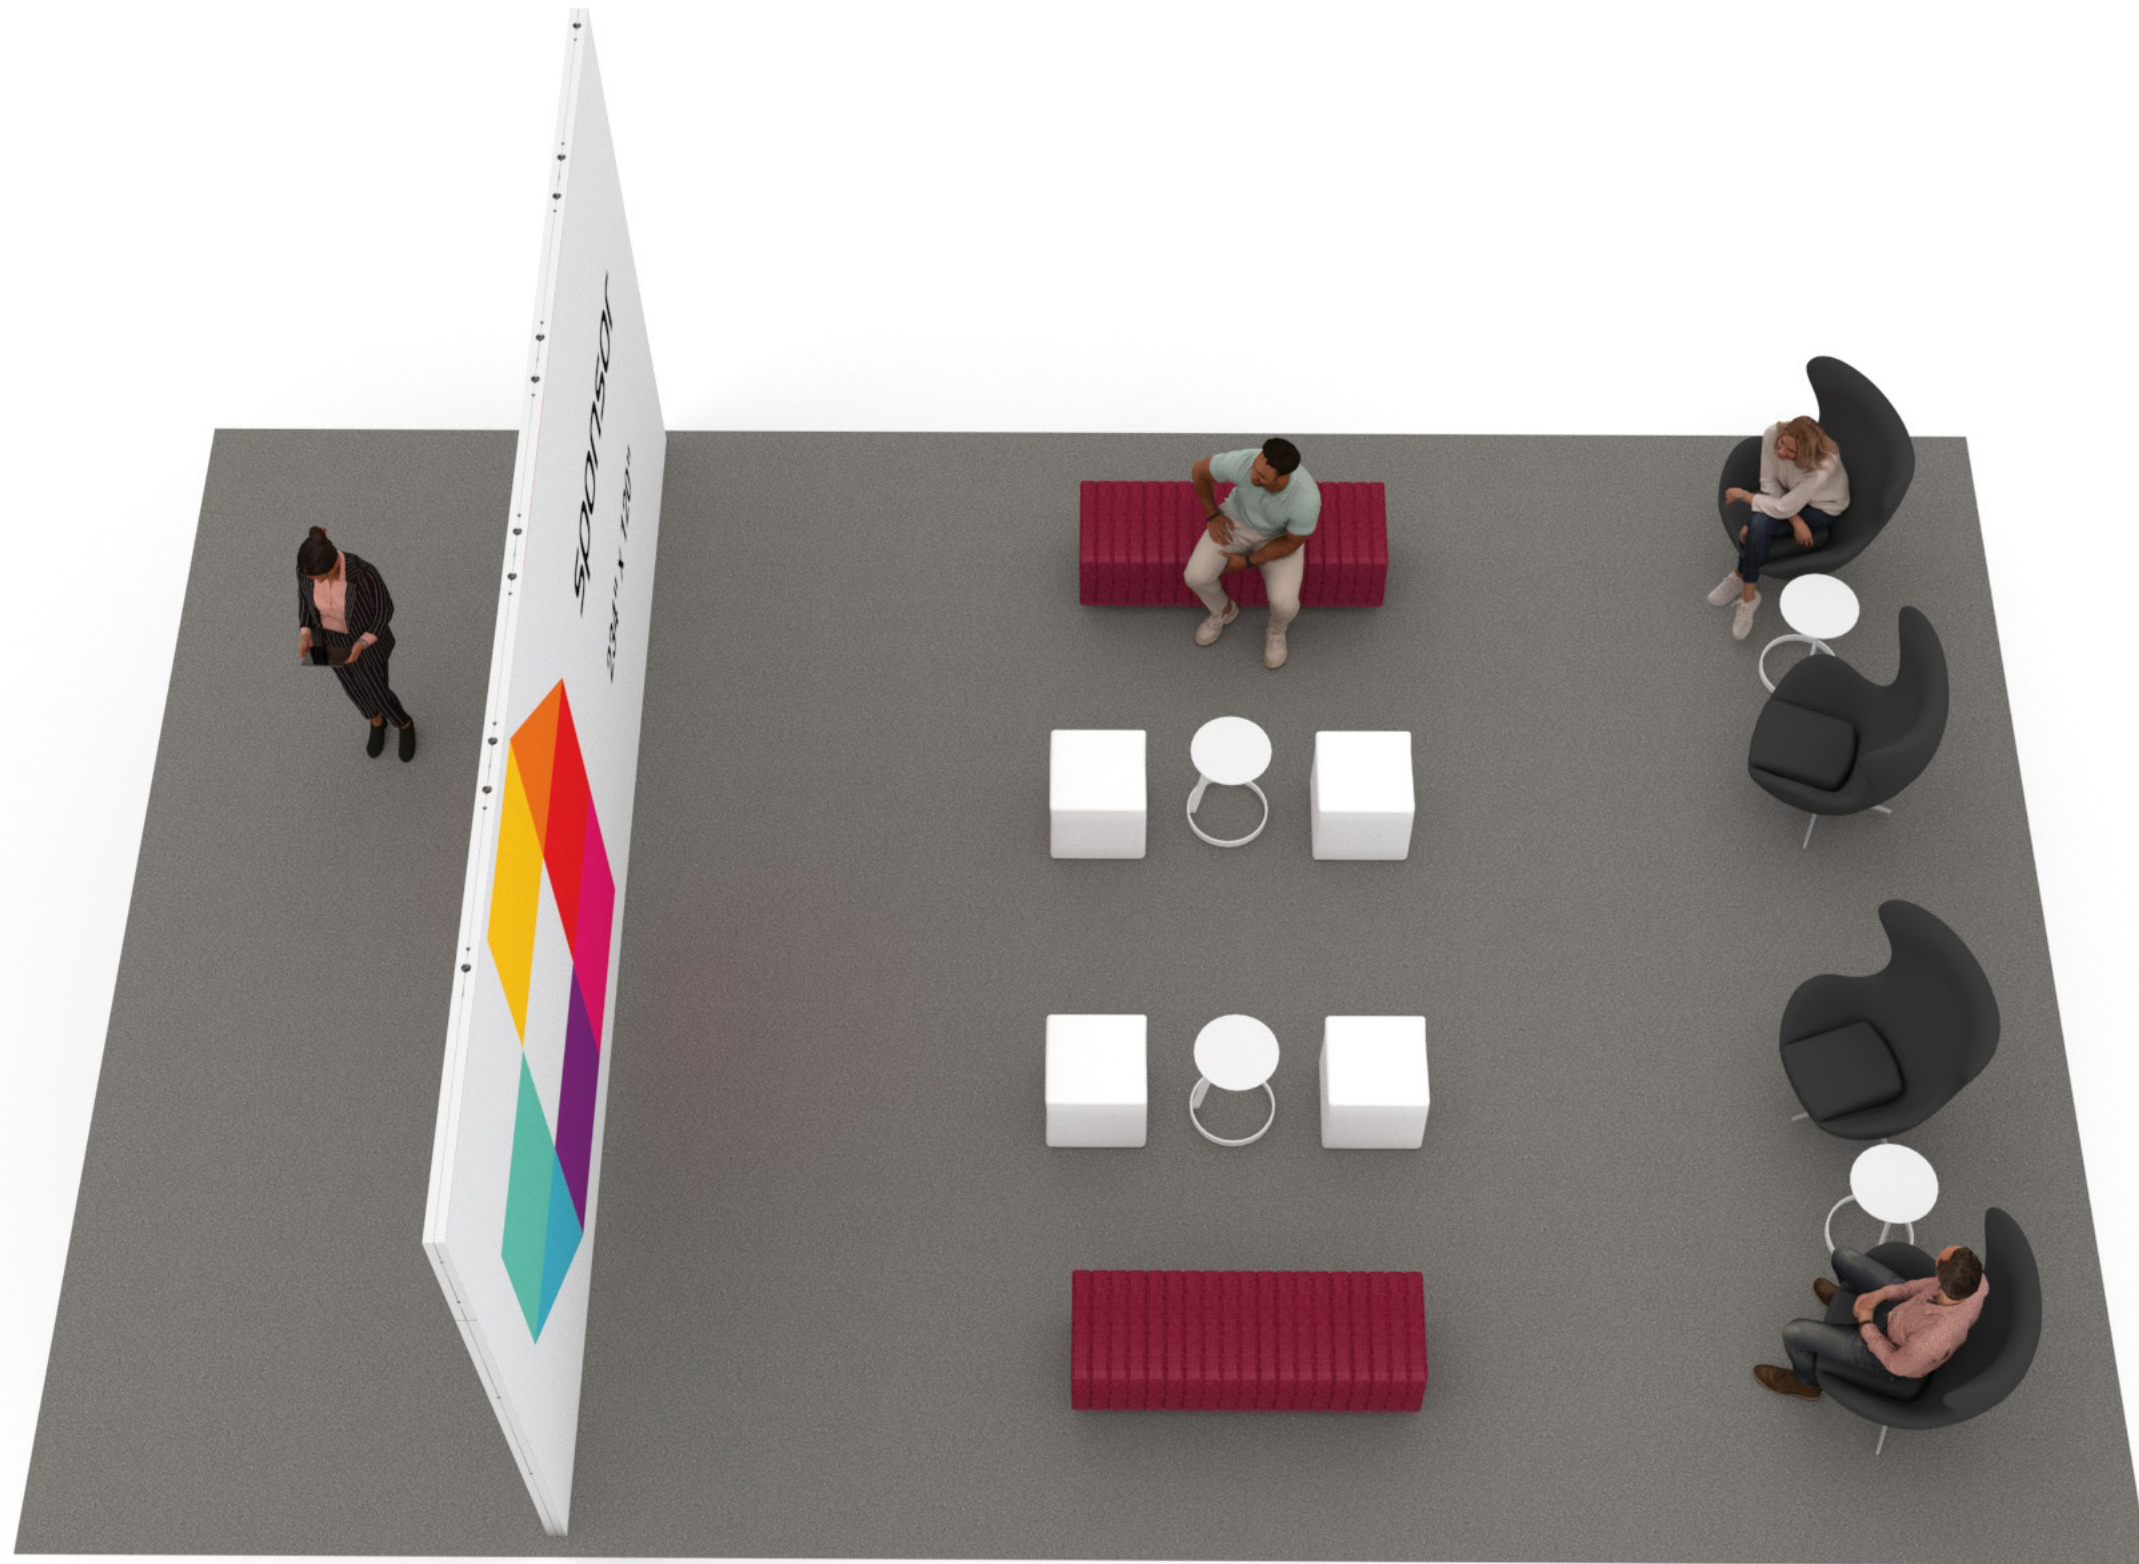

Freeman¹

Networking Lounge 4

AAAAI 2024 Annual Conference

Jul 25, 2023

grey pearl carpet

GREY PEARL CARPET

SIDE ELEVATION

FRONT PERSPECTIVE VIEW

BACK PERSPECTIVE VIEW

Not For Production

I.D.	Qty	Type	Size	Area (SqFt)	Part Number	Description	Material	Color	Notes	Low Inv.	Weight
	6	SP Frame	39" x 3-1/8" x 120" (39.0" x 3.125")		60080014	SP 39" X 120" FRAME	Aluminum	Silver			162.18
	3	SP Foot	23-5/8" x 4-15/16" x 2-3/4"		60080091	SP 24" BASE	Steel	Stainless			16.80
O1	2	Overlay Panel	3-1/8" x 120"	2.6	<<CUSTOM>>	SP Profile Cover	PVC	White			
A	2	SP Fabric Graphic	234" x 120"	195.0	<<CUSTOM>>	SP 234" X 120" Default Fabric - Graphic	Default Fabric	Graphic			
	4	Ottoman	18" x 18" x 18"		<<CUSTOM>>	Vibe Cube, White Vinyl	Vinyl	White			
	2	Ottoman	60" x 20" x 18"		<<CUSTOM>>	Beverly Bench Ottoman, Red Fabric	Fabric	Red			
	4	Seating	35" x 27" x 40"		<<CUSTOM>>	La Brea Swivel Chair, Charcoal Gray Fabric	Fabric	Charcoal Gray			
	4	Table	15" x 15" x 22"		<<CUSTOM>>	Aura Round Table, White Metal	Metal	White			
Total Area:				197.60						Total Weight:	178.98

PLAN VIEW