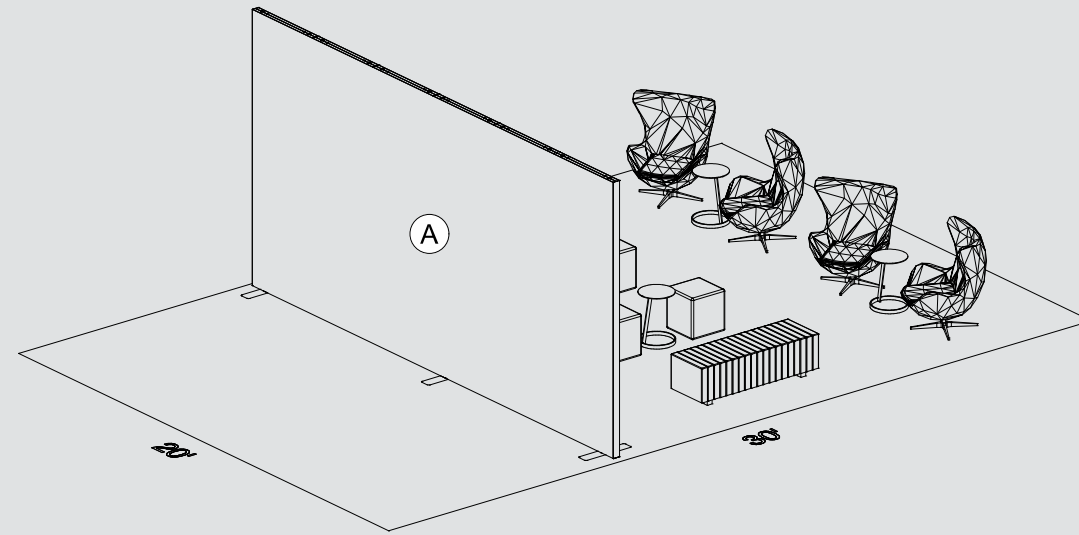

Freeman¹

Networking Lounge 4

AAAAI 2024 Annual Conference

Jul 25, 2023

grey pearl carpet

GREY PEARL CARPET

SIDE ELEVATION

FRONT PERSPECTIVE VIEW

BACK PERSPECTIVE VIEW

Not For Production

I.D.	Qty	Type	Size	Area (SqFt)	Part Number	Description	Material	Color	Notes	Low Inv.	Weight
	6	SP Frame	39" x 3-1/8" x 120" (39.0" x 3.125")		60080014	SP 39" X 120" FRAME	Aluminum	Silver			162.18
	3	SP Foot	23-5/8" x 4-15/16" x 2-3/4"		60080091	SP 24" BASE	Steel	Stainless			16.80
O1	2	Overlay Panel	3-1/8" x 120"	2.6	<<CUSTOM>>	SP Profile Cover	PVC	White			
A	2	SP Fabric Graphic	234" x 120"	195.0	<<CUSTOM>>	SP 234" X 120" Default Fabric - Graphic	Default Fabric	Graphic			
	4	Ottoman	18" x 18" x 18"		<<CUSTOM>>	Vibe Cube, White Vinyl	Vinyl	White			
	2	Ottoman	60" x 20" x 18"		<<CUSTOM>>	Beverly Bench Ottoman, Red Fabric	Fabric	Red			
	4	Seating	35" x 27" x 40"		<<CUSTOM>>	La Brea Swivel Chair, Charcoal Gray Fabric	Fabric	Charcoal Gray			
	4	Table	15" x 15" x 22"		<<CUSTOM>>	Aura Round Table, White Metal	Metal	White			
Total Area:				197.60						Total Weight:	178.98

PLAN VIEW