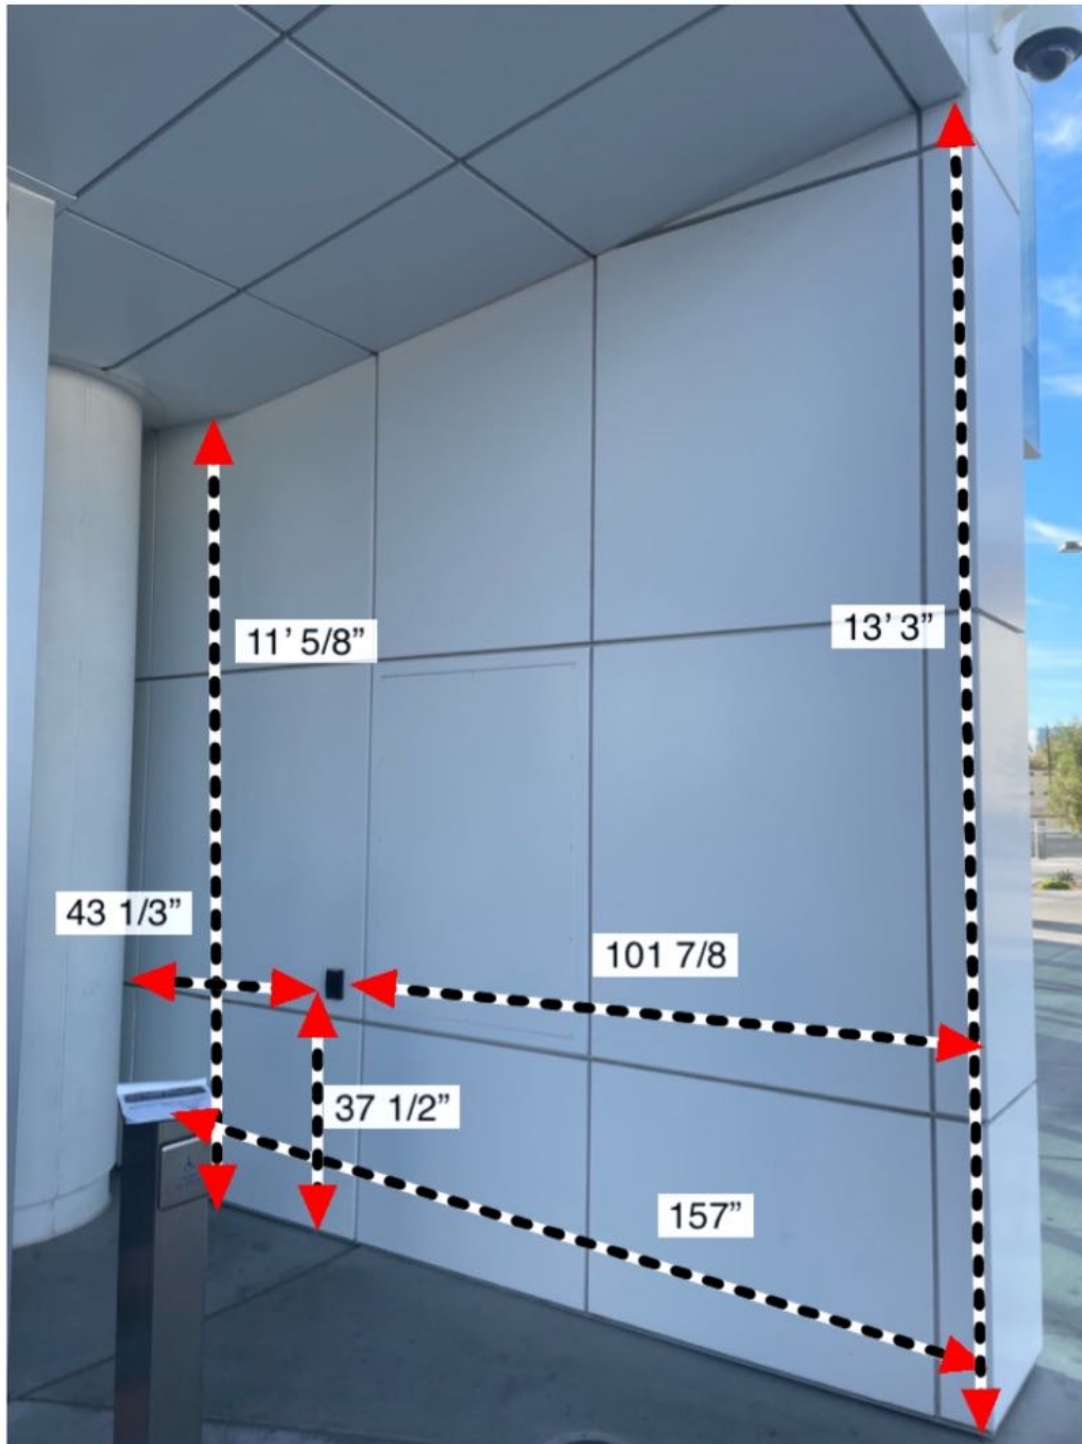

# West Hall entrance B left side

12/16/21, 8:58 AM

# West Hall entrance B right side

12/16/21, 8:53 AM

- when it has to be right

**Leica**  
Geosystems