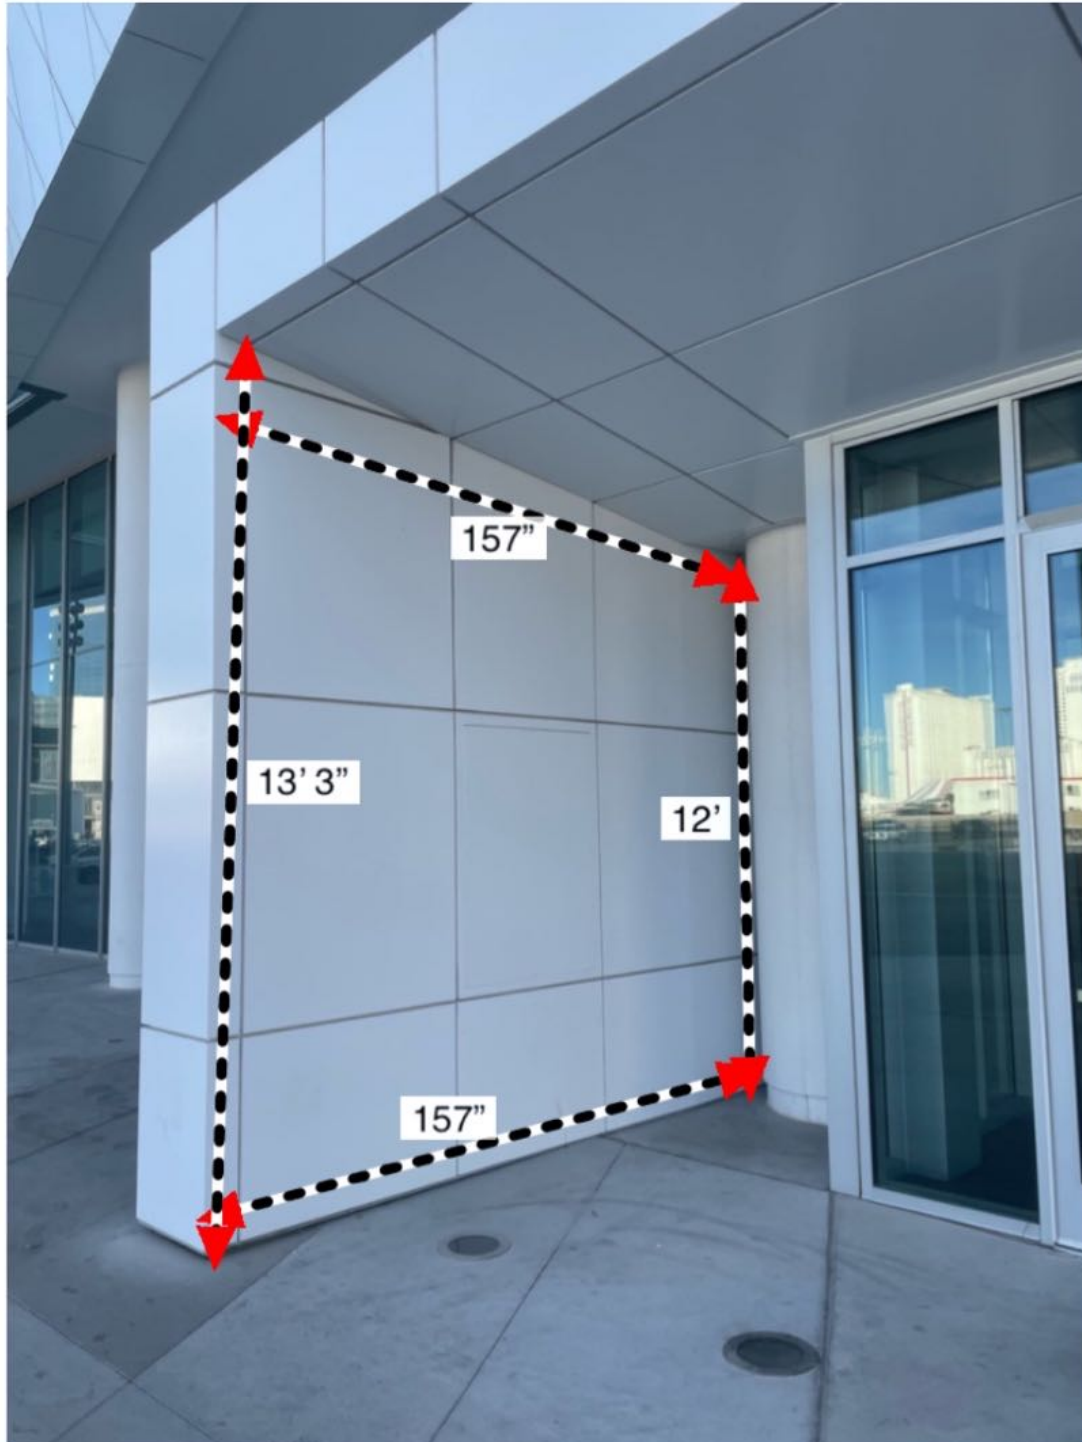

# West Hall entrance B left side

12/16/21, 8:58 AM

# West Hall entrance B right side

12/16/21, 8:53 AM

- when it has to be right

**Leica**  
Geosystems