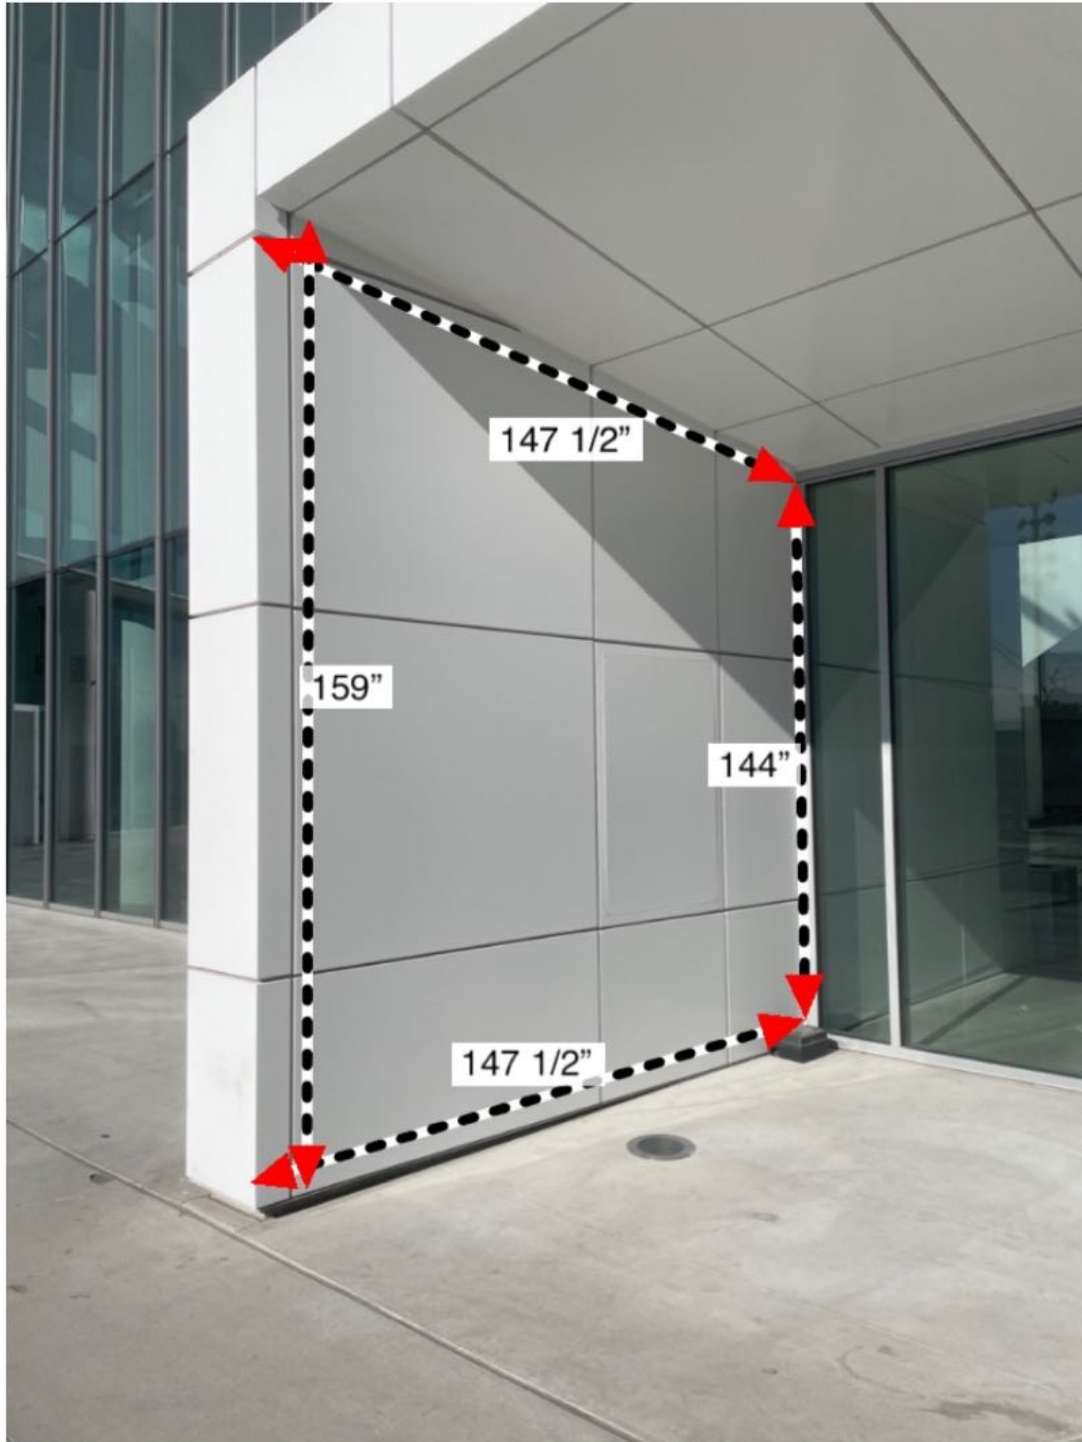

West Hall entrance A Left side

12/16/21, 11:10 AM

West Hall entrance A right side

12/16/21, 12:32 PM

- when it has to be right