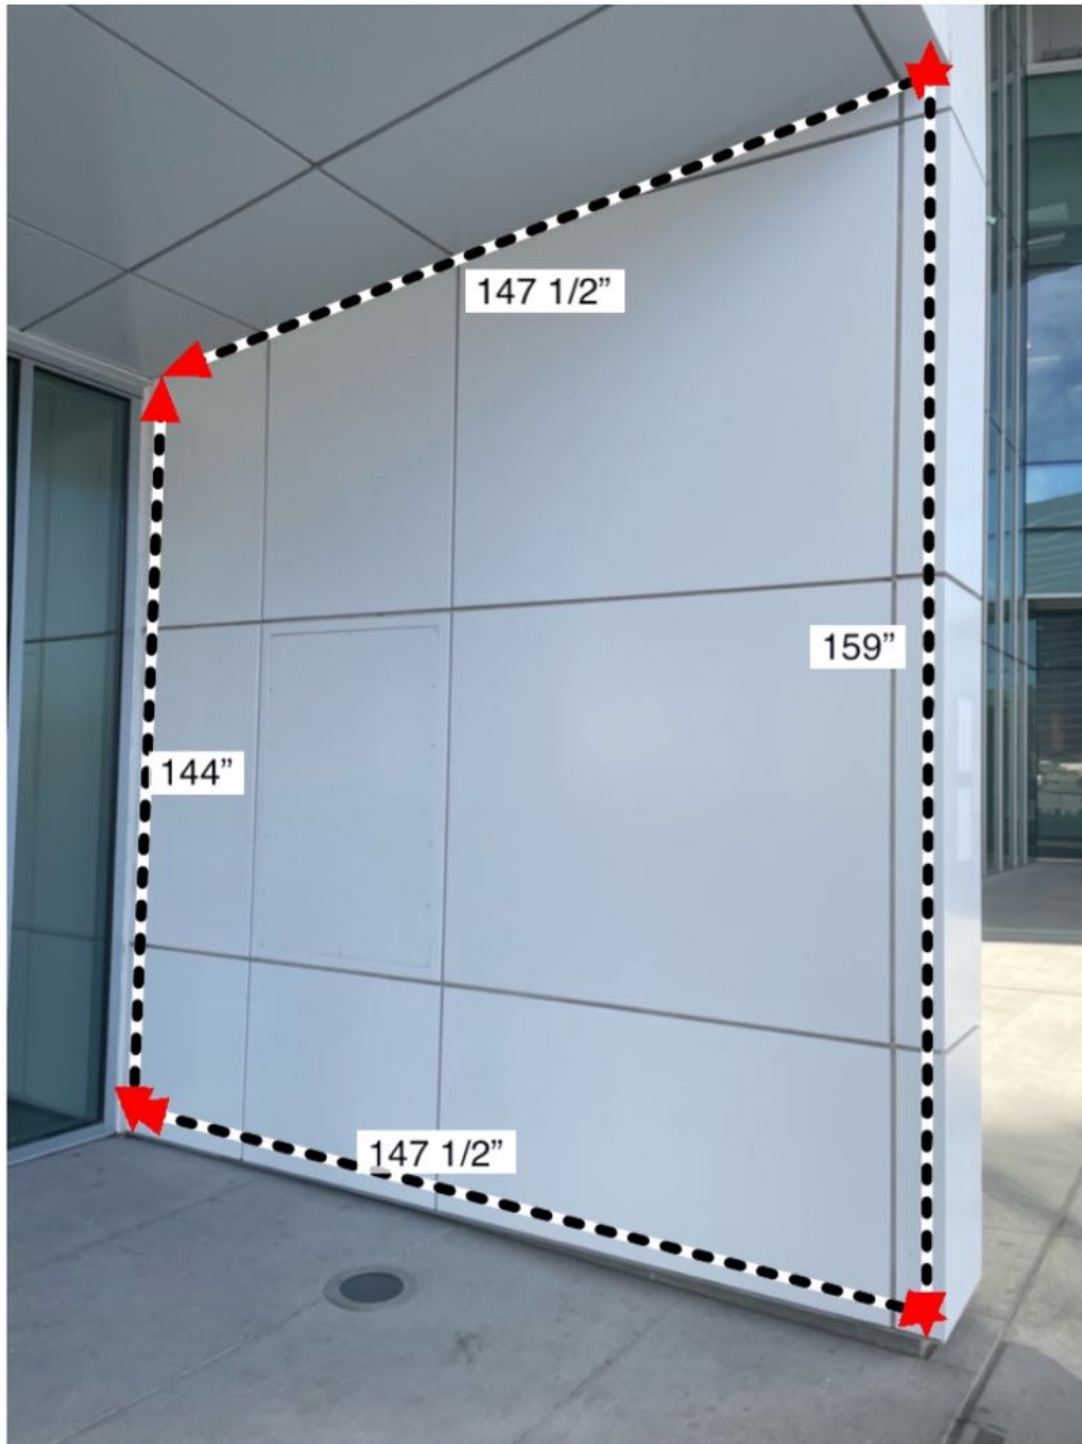

West Hall entrance A Left side

12/16/21, 11:10 AM

West Hall entrance A right side

12/16/21, 12:32 PM

- when it has to be right