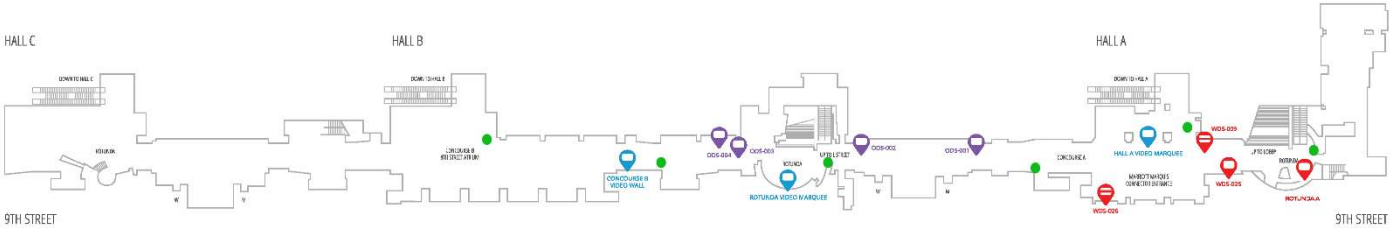

# Available Locations

## Concourse (Level C) Exhibitor Halls A, B & C

**WDS-26**  
2 - LCD Displays  
1280 (w) x 720 (h)

**Overhead Display**  
LCD Display(s)  
1250 (w) x 225 (h)

**Concourse B Video Wall**  
Video Wall  
1662 (w) x 334 (h)

**Rotunda Video Marquee**  
Video Wall  
789 (w) x 452 (h)

**Hall A Video Marquee**  
Video Wall  
751 (w) x 222 (h) x 212 (h) | Split Screen: 960 (w) x 527 (h)

**Rotunda Video Marquee A**  
Video Wall  
1020 (w) x 1080 (h)

## Street Level (Level 1) Grand Lobby / East & West Skywalks Misc. In Lobby 101, 103, 114, 160 Lobby, Business Center Metro entrance