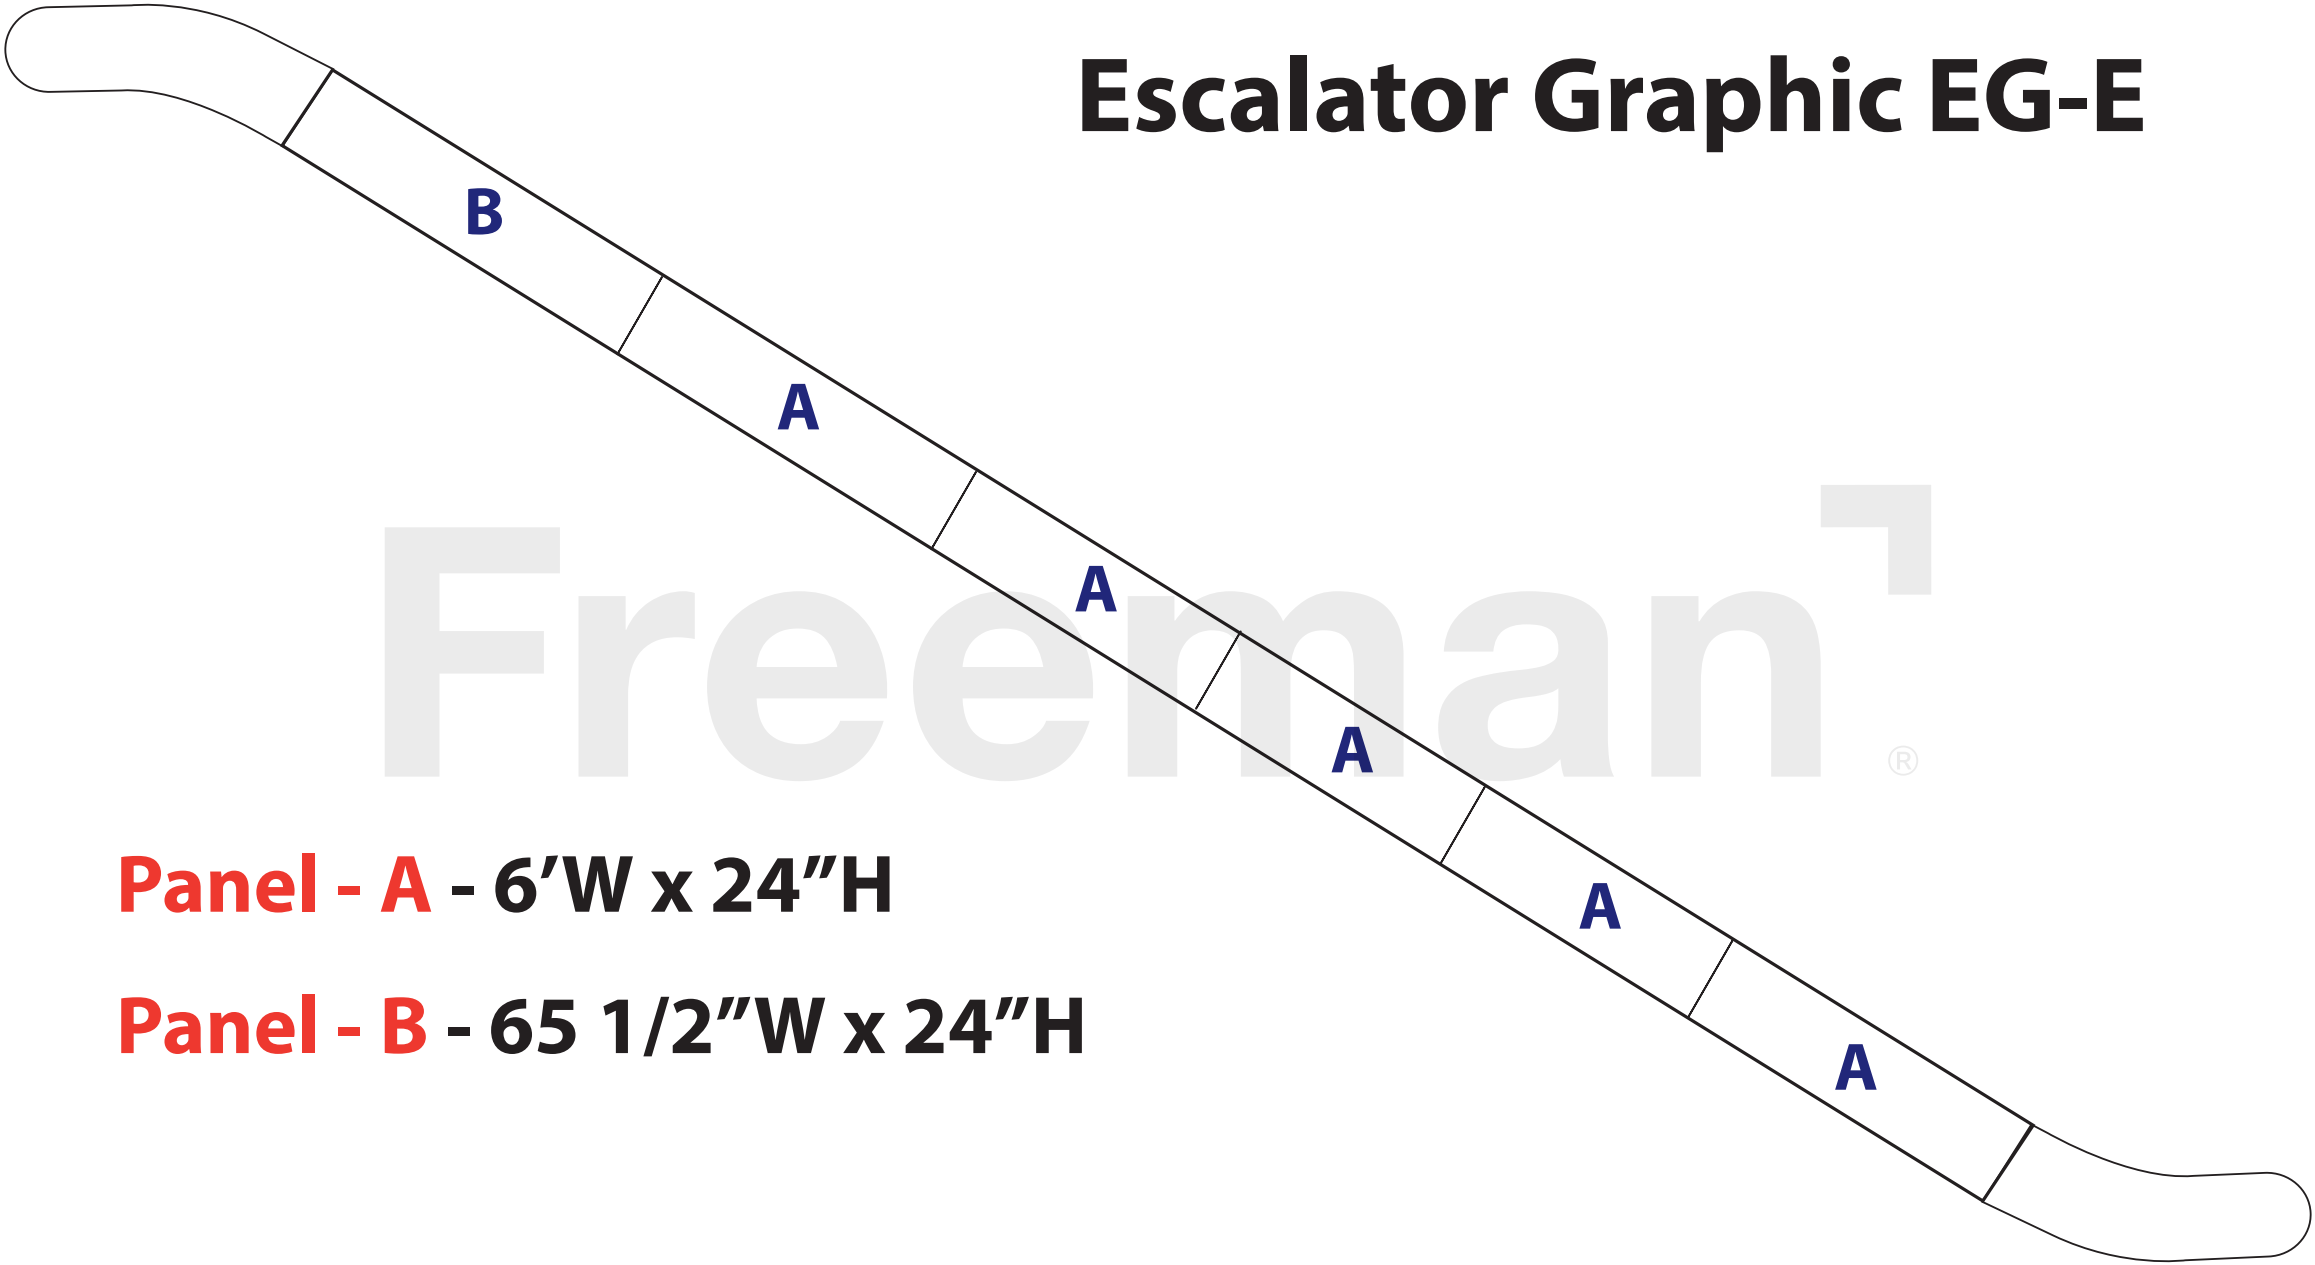

Escalator Graphic EG-E

Panel - A - 6'W x 24"H

Panel - B - 65 1/2"W x 24"H