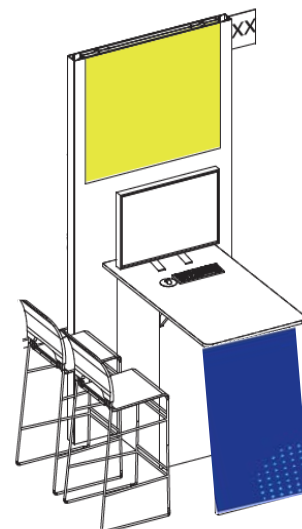

Exhibitor Branded Graphic Panel

Exhibitor Branded Graphic Panel = 39"W x 30.5"H

(Highlighted yellow panel)

Panels not highlighted or indicated = white

Counter top = white

Cabinet Storage approx.: 18" x 18" x 40" H Counter top size: 52"L x 29.5W

How to prepare print ready files:

[Graphic Guidelines](#)

How to submit:

1) Name file as indicated below -
YourCompanyName_Cyber_Booth1601 - XX
EXAMPLE: [Spycare_Cyber_Booth1601-99](#)

2) SUBMIT Graphic File [HERE](#)

DUE JANUARY 22

*Additional late fees may apply after **January 22***

Proof will not be provided.

The graphic file uploaded will be considered production ready for print