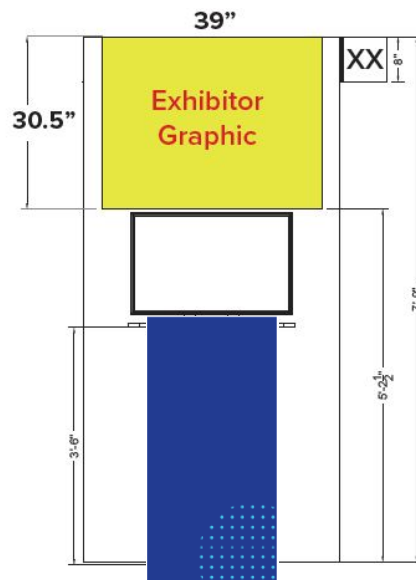

Exhibitor Branded Graphic Panel

Exhibitor Branded Graphic Panel = 39"W x 30.5"H

(Highlighted yellow panel)

Panels not highlighted or indicated = white

Counter top = white

Cabinet Storage approx.: 18" x 18" x 40" H Counter top size: 52"L x 29.5W

How to prepare print ready files:

[Graphic Guidelines](#)

How to submit:

1) Name file as indicated below -
YourCompanyName_Cyber_Booth1601 - XX
EXAMPLE: [Spycare_Cyber_Booth1601-99](#)

2) SUBMIT Graphic File [HERE](#)

DUE JANUARY 22

*Additional late fees may apply after **January 22***

Proof will not be provided.

The graphic file uploaded will be considered production ready for print