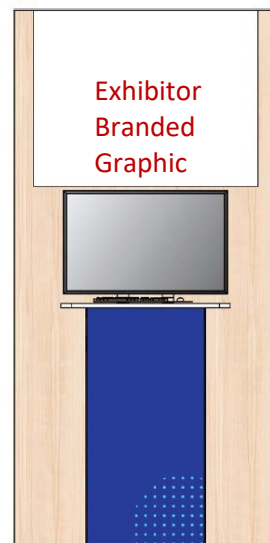

Exhibitor Branded Graphic Panel

Exhibitor Branded Graphic Panel = 39"W x 30.5"H

(Highlighted yellow panel)

Panels not highlighted or indicated = white

Counter top = white

Cabinet Storage approx.: 18" x 18" x 40" H Counter top size: 52"L x 29.5W

DUE JANUARY 22

*Additional late fees may apply after **January 22***

Proof will not be provided.

The graphic file uploaded will be considered production ready for print

SAMPLE FROM HIMSS22

*Blue kick panel & wood grain back panel subject to change