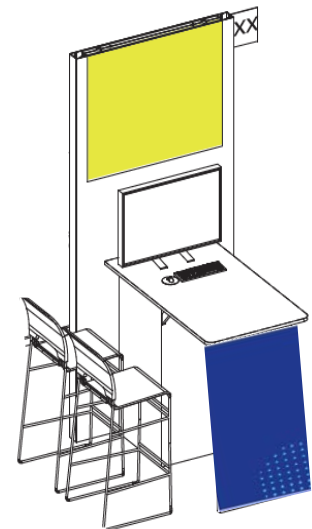

Exhibitor Branded Graphic Panel

Exhibitor Branded Graphic Panel = 39"W x 30.5"H

(Highlighted yellow panel)

Panels not highlighted or indicated = white

Counter top = white

Cabinet Storage approx.: 18" x 18" x 40" H Counter top size: 52"L x 29.5W

How to prepare print ready files:

[Graphic Guidelines](#)

How to submit:

1) Name file as indicated below -

YourCompanyName_Themepark_Booth 6661 - XX

EXAMPLE: [Spycare_Themepark_Booth 6661-99](#)

2) SUBMIT Graphic File [HERE](#)

DUE JANUARY 22

*Additional late fees may apply after **January 22***

Proof will not be provided.

The graphic file uploaded

will be considered production ready for print