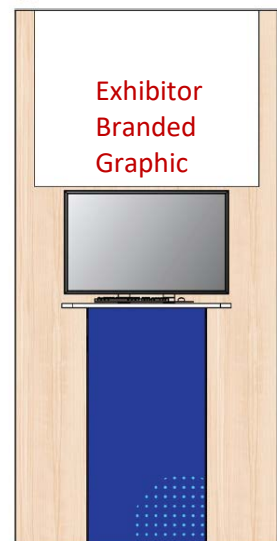

Exhibitor Branded Graphic Panel

Exhibitor Branded Graphic Panel = 39"W x 30.5"H

(Highlighted yellow panel)

Panels not highlighted or indicated = white

Counter top = white

Cabinet Storage approx.: 18" x 18" x 40" H Counter top size: 52"L x 29.5W

DUE JANUARY 22

*Additional late fees may apply after **January 22***

Proof will not be provided.

The graphic file uploaded

will be considered production ready for print

SAMPLE FROM HIMSS22

*Blue kick panel & wood grain back panel subject to change