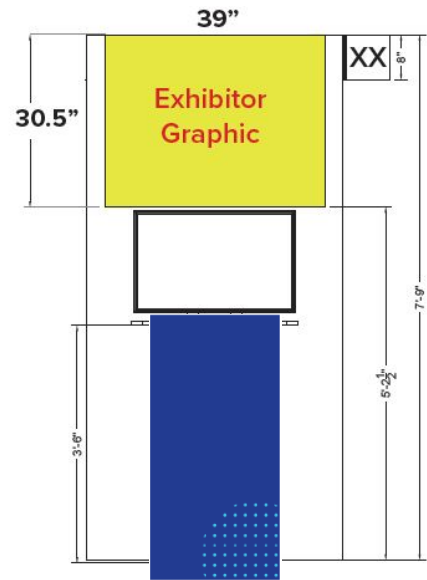

Exhibitor Branded Graphic Panel

Exhibitor Branded Graphic Panel = 39"W x 30.5"H

(Highlighted yellow panel)

Panels not highlighted or indicated = white

Counter top = white

Cabinet Storage approx.: 18" x 18" x 40" H Counter top size: 52"L x 29.5W

How to prepare print ready files:

[Graphic Guidelines](#)

How to submit:

1) Name file as indicated below -

YourCompanyName_Themepark_Booth 6661 - XX

EXAMPLE: [Spycare_Themepark_Booth 6661-99](#)

2) SUBMIT Graphic File [HERE](#)

DUE JANUARY 22

*Additional late fees may apply after **January 22***

Proof will not be provided.

The graphic file uploaded

will be considered production ready for print