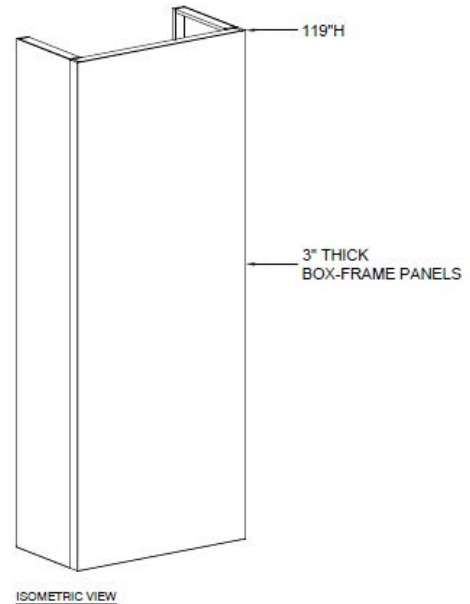

MATERIAL SPECIFICATIONS

TRANSPORTATION LOBBY BILLBOARD

We recommend keeping the graphics a minimum of 6" from the bottom of the billboard.

See the Freeman Graphics Artwork Guidelines linked on our Sponsorship Production [page](#) for additional information.