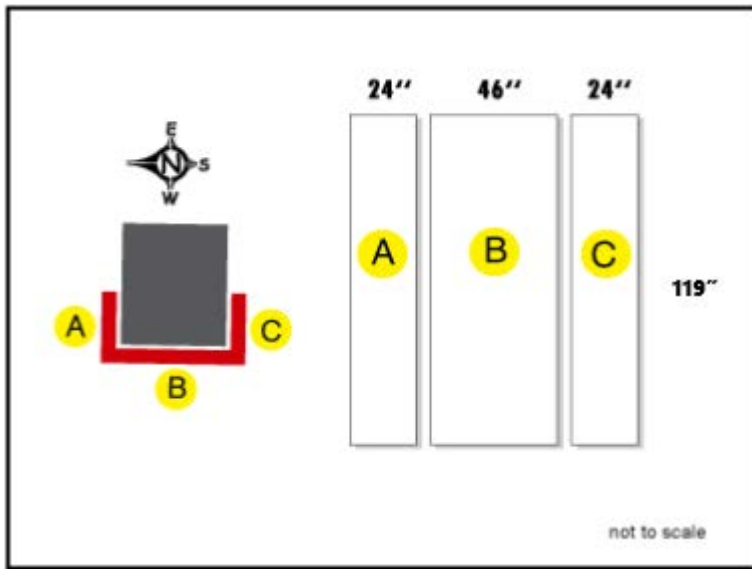

MATERIAL SPECIFICATIONS

TRANSPORTATION LOBBY BILLBOARD

We recommend keeping the graphics a minimum of 6" from the bottom of the billboard.

See the Freeman Graphics Artwork Guidelines linked on our Sponsorship Production [page](#) for additional information.