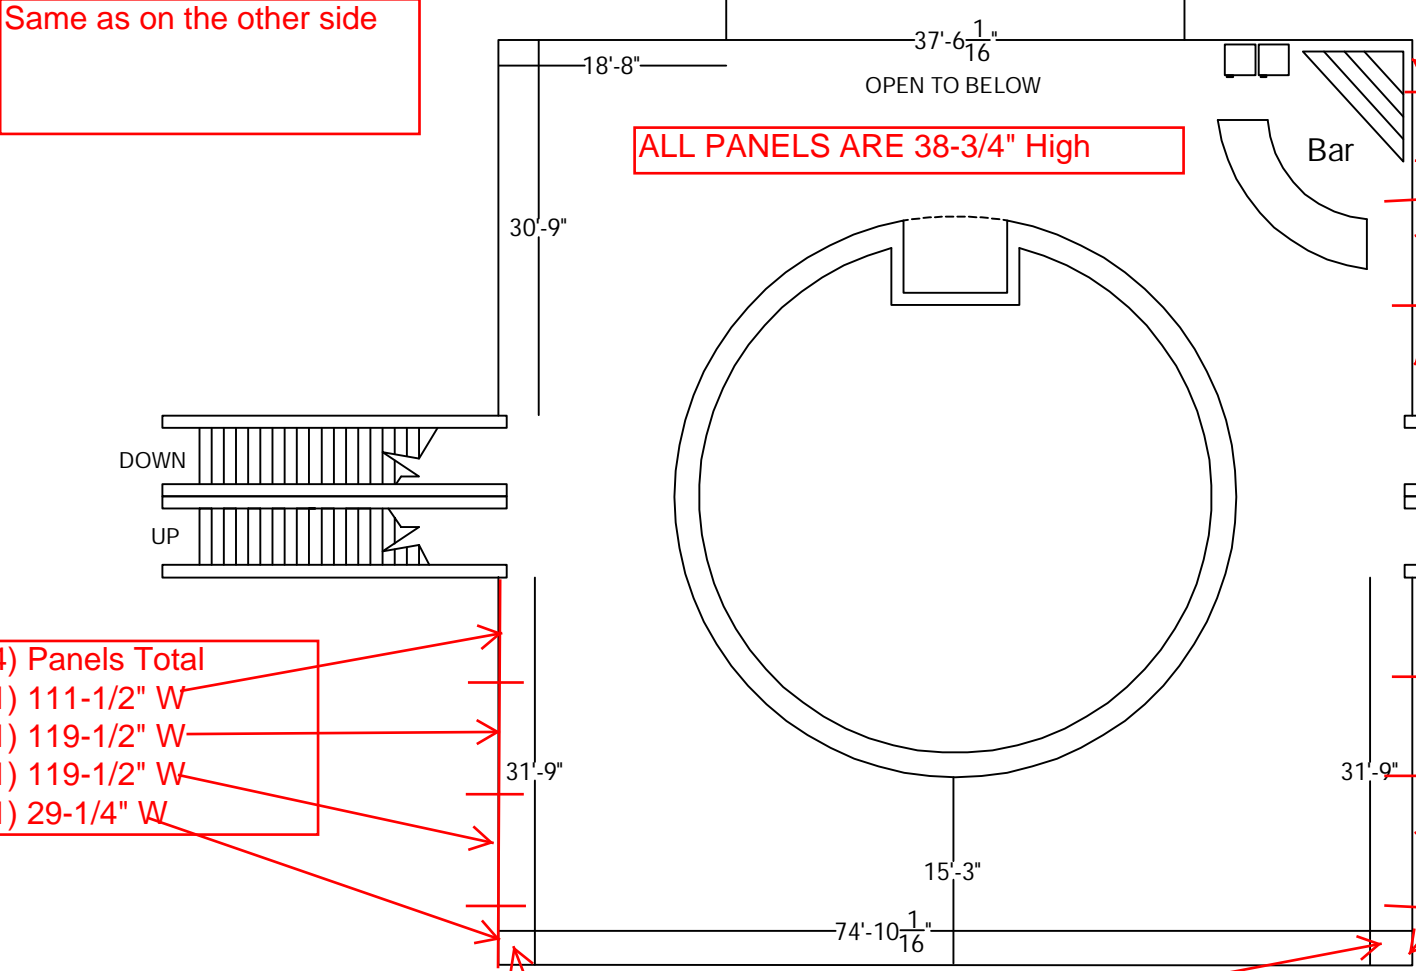

(2) Panels  
 (1) 37" W (closer to Galleria)  
 (1) 78" W

Same as on the other side

ALL PANELS ARE 38-3/4" High

(4) Panels total  
 (1) 29-3/4" W  
 (1) 119-1/2" W  
 (1) 119-1/2" W  
 (1) 111-1/2" W

(4) Panels Total  
 (1) 111-1/2" W  
 (1) 119-1/2" W  
 (1) 119-1/2" W  
 (1) 29-1/4" W

(4) Panels Total  
 (1) 111-1/2" W  
 (1) 119-1/2" W  
 (1) 119-1/2" W  
 (1) 29-1/4" W

(9) Panels total  
 (1) 29-1/4" W  
 (7) 119-1/2" W across the middle  
 (1) 29-1/4" W