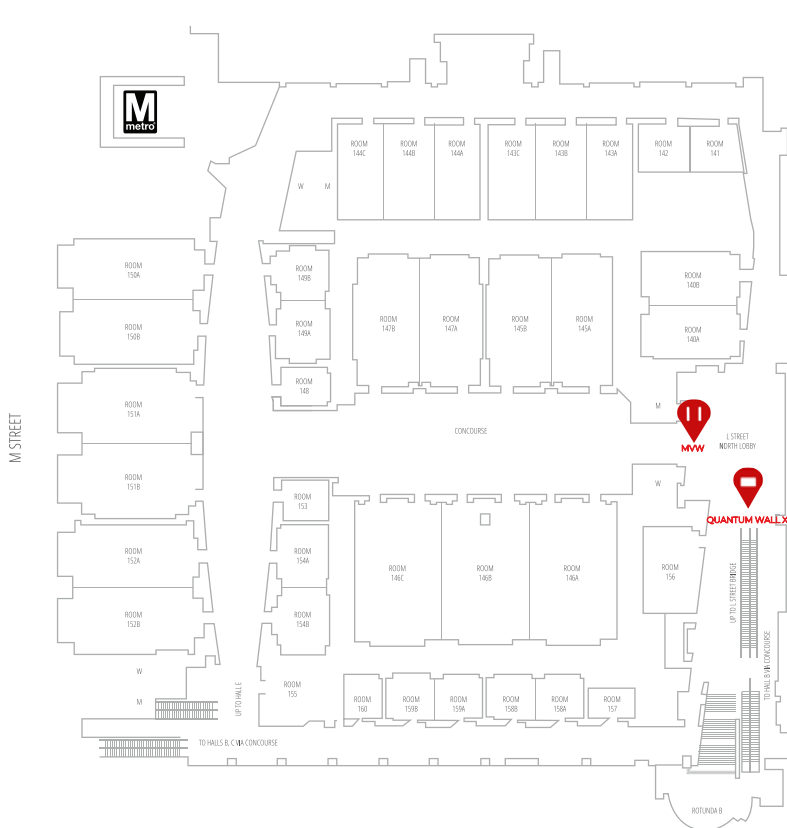

L1

STREET LEVEL

- Grand Lobby / East & West Salons A-I
- Meeting Rooms 101-103 & 140-160
- Metro Entrance

7TH STREET

9TH STREET

WDS - 014-017

LED Display

1080 x 1920 p

Quantum Wall XL

QWXL

Video Wall

1920 x 1080 p

Middle Building Video Wall

MVW

Video Wall

768 x 256 p

West Salon Flags

Video Wall

384 x 1664 p

North Skywalk

Video Wall

Full Screen: 1440 x 480 p

Split Screen: 720 x 480 p

South Skywalk

Video Wall

Full Screen: 1440 x 480 p

Split Screen: 720 x 480 p