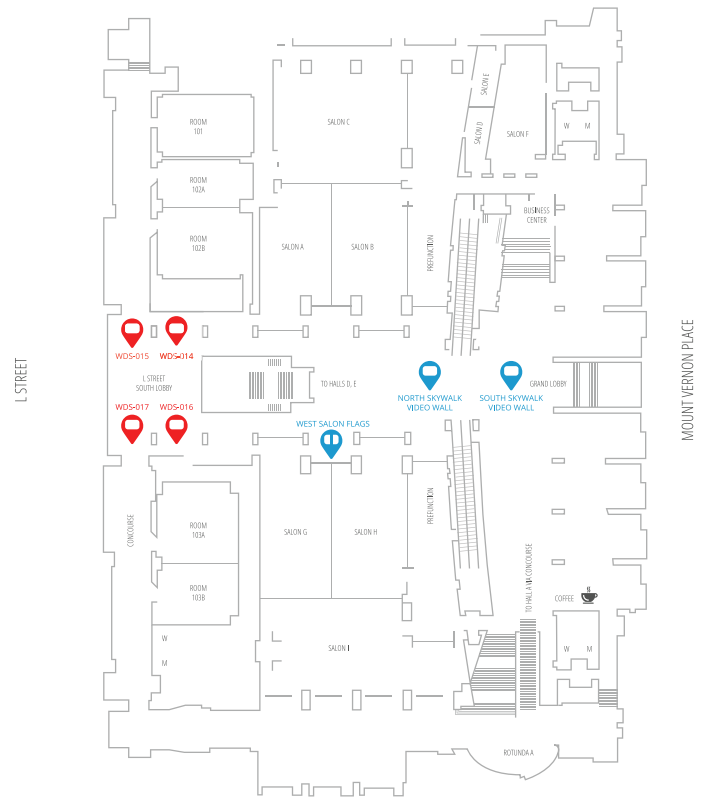

L1

STREET LEVEL

- Grand Lobby / East & West Salons A-I
- Meeting Rooms 101-103 & 140-160
- Metro Entrance

7TH STREET

9TH STREET

WDS - 014-017

LED Display

1080 x 1920 p

Quantum Wall XL

QWXL

Video Wall

1920 x 1080 p

Middle Building Video Wall

MVW

Video Wall

768 x 256 p

West Salon Flags

Video Wall

384 x 1664 p

North Skywalk

Video Wall

Full Screen: 1440 x 480 p

Split Screen: 720 x 480 p

South Skywalk

Video Wall

Full Screen: 1440 x 480 p

Split Screen: 720 x 480 p