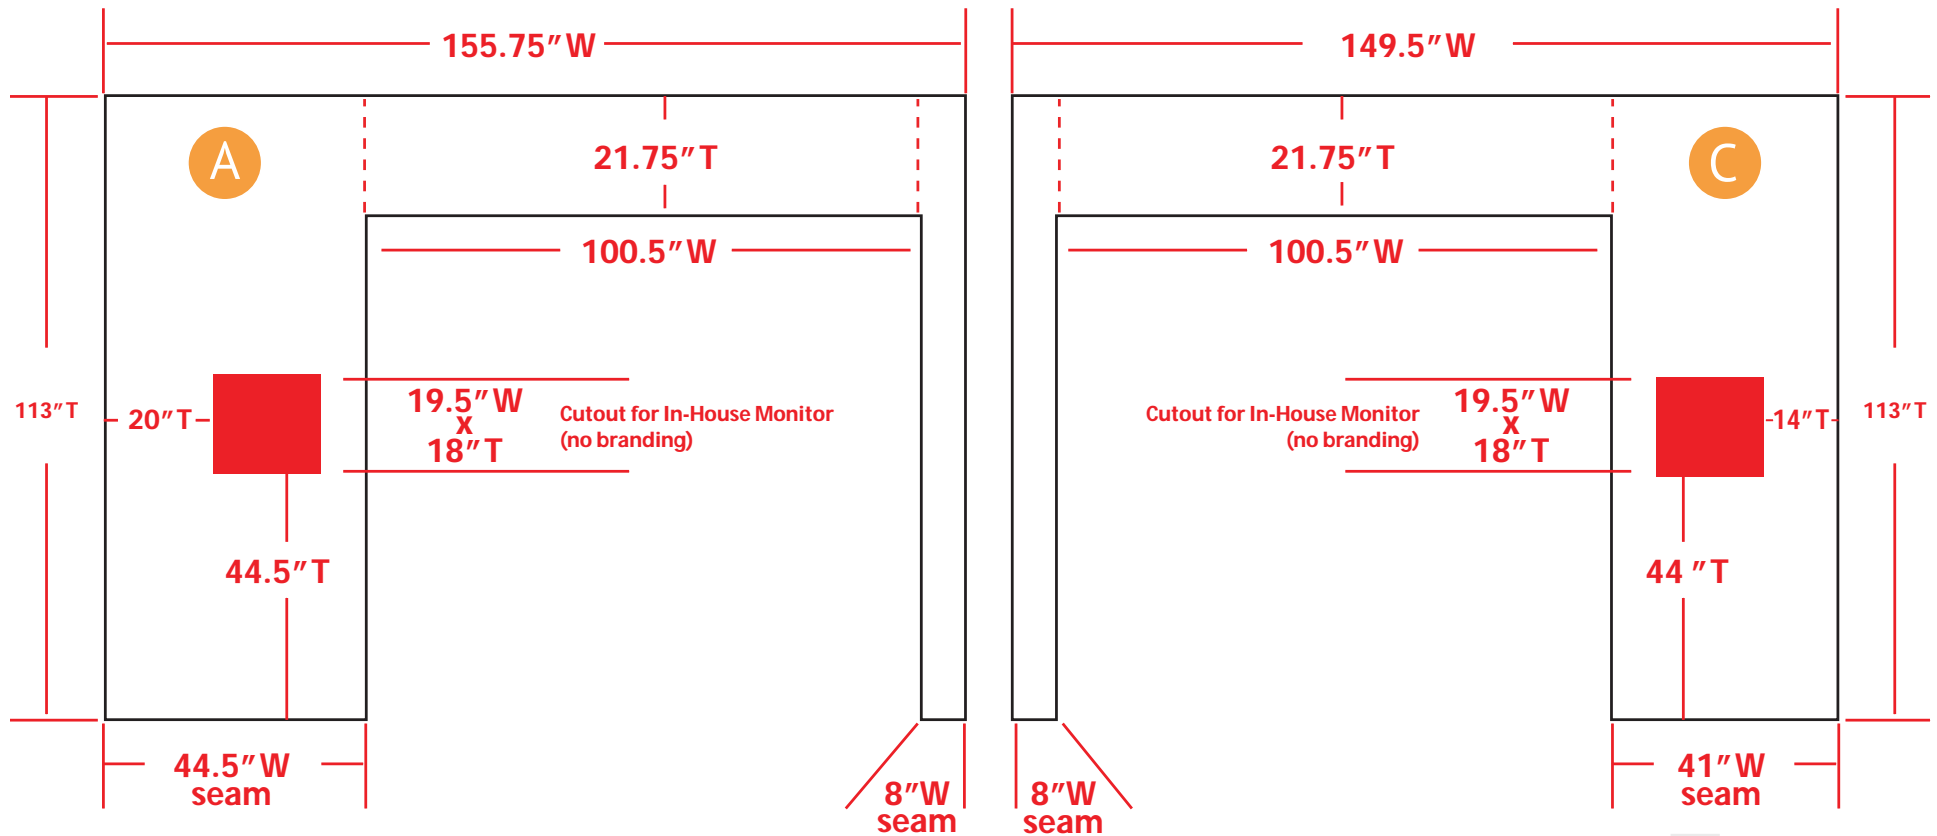

C

In-house Monitor  
(cut-out)

Light Boxes

Wall Graphics

Entrance Graphic MB-EG3-Template