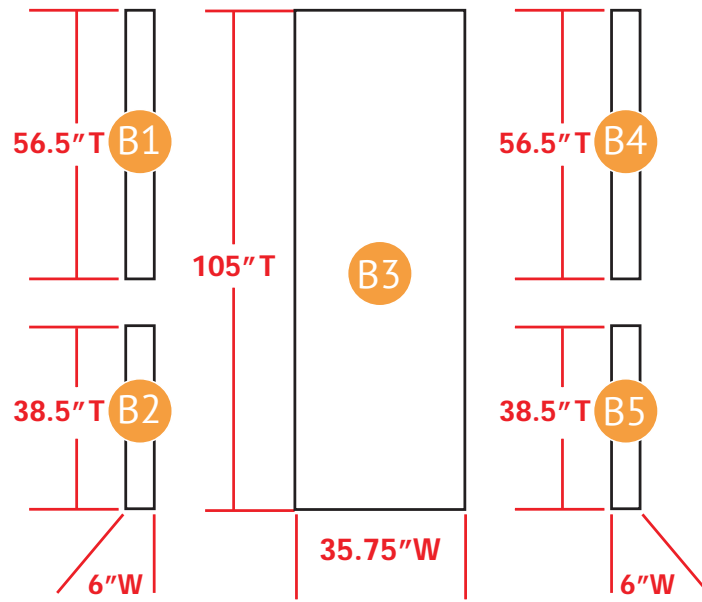

MARQUIS  
NORTHEAST

A

In-house Monitor  
(cut-out)

B1

B2

B3

B4

B5

C

In-house Monitor  
(cut-out)

Light Boxes

Wall Graphics

Entrance Graphic MB-EG3-Template