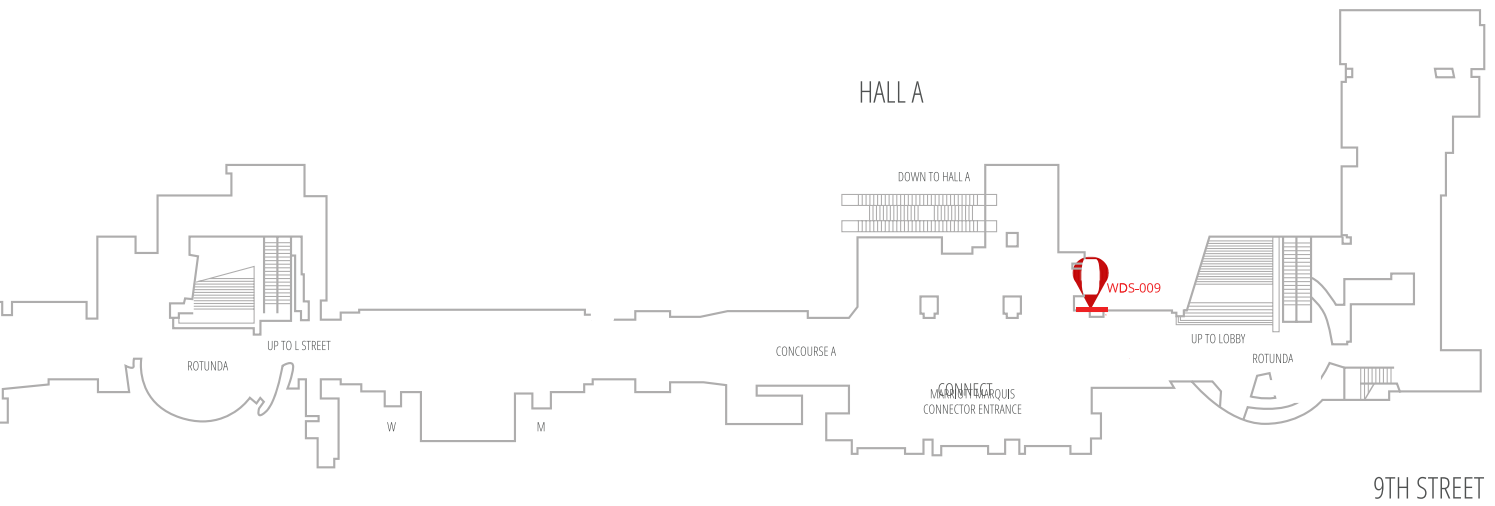

CONCOURSE LEVEL

— Exhibit Hall A

WDS-09

1 LCD Display
1080 x1920 p

L1

STREET LEVEL

- Grand Lobby / East & West Salons A-I
- Meeting Rooms 101-103 & 140-160
- Metro Entrance

WDS - 014-017

LED Display
1080 x 1920 p