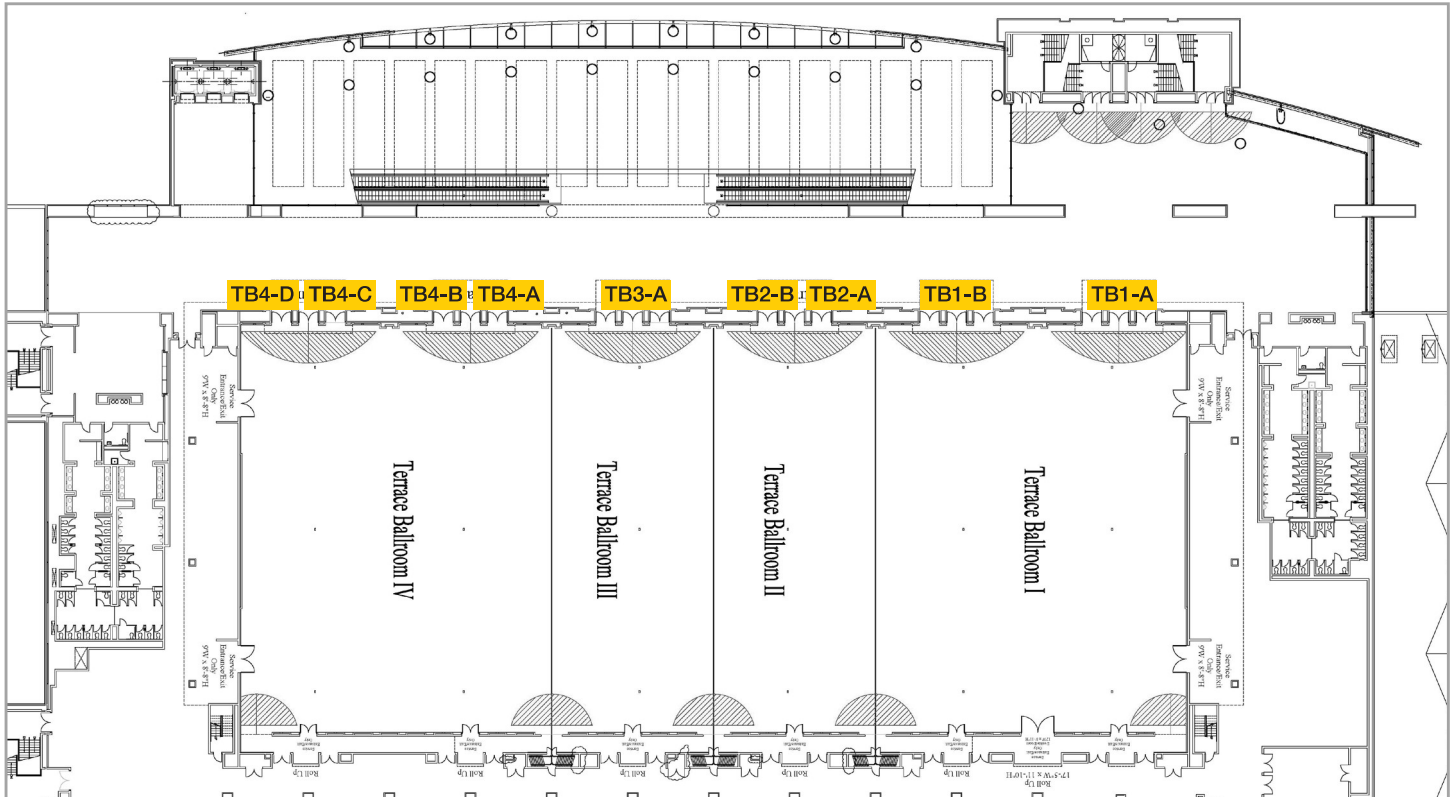

Digital Signage Map

100-Level Meeting Rooms

- | | | |
|--|--|---|
| ■ General Schedule | ■ Meeting Room | ■ Video Board |
| ■ Sponsorship | ■ Directional | ■ Ribbons |

Digital Signage Map

Terrace Ballrooms

- | | | |
|------------------|--------------|-------------|
| General Schedule | Meeting Room | Video Board |
| Sponsorship | Directional | Ribbons |

Note: Locations “TB3-A,” “TB1-B” and “TB1-A” have two monitors that share the same content.