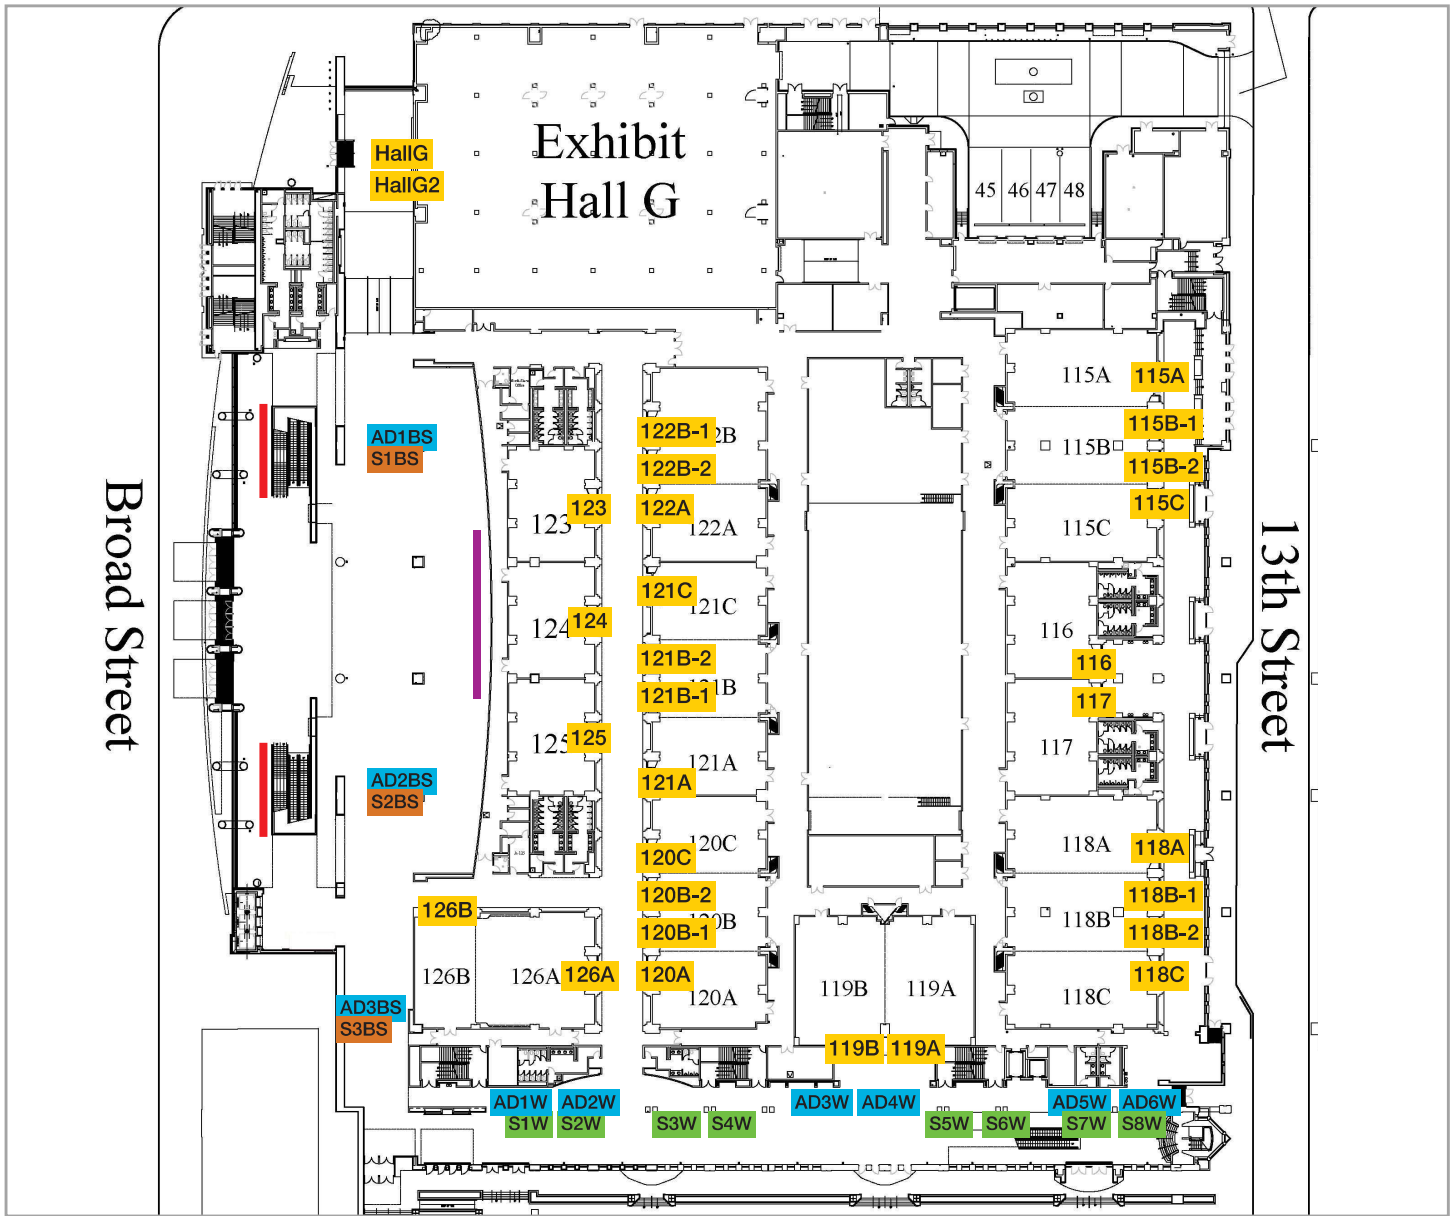

Digital Signage Map

100-Level Meeting Rooms

- | | | |
|--|--|---|
| ■ General Schedule | ■ Meeting Room | ■ Video Board |
| ■ Sponsorship | ■ Directional | ■ Ribbons |

Digital Signage Map

Terrace Ballrooms

- | | | |
|------------------|--------------|-------------|
| General Schedule | Meeting Room | Video Board |
| Sponsorship | Directional | Ribbons |

Note: Locations “TB3-A,” “TB1-B” and “TB1-A” have two monitors that share the same content.