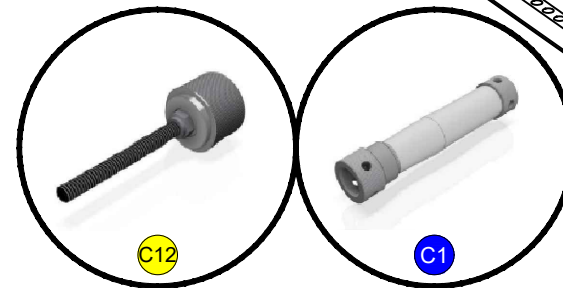

LESS THAN 30 DAYS OUT

MORE THAN 30 DAYS OUT

PERSPECTIVE FRONT

PLAN VIEW

PERSPECTIVE BACK

STRUCTURE VIEW

Pull List

I.D.	Qty	Type	Size	Area (SqFt)	Part Number	Description	Material	Color	Notes	Low Inv.
	8	FLEX Frame-Straight	39-1/16" x 95-3/16"		60400043	Straight Frame 16 Hole x 39 Hole	Aluminum	Silver	SF16390001	
	8	FLEX Acc-Corner Post	0-5/16"		60440019	End piece for fabrics	Steel	Gray	bMX 614 S04 SET TG	X
	4	FLEX Acc-Corner Post	94-9/16"		60440020	Cnrn prof for fabric w/ 4 sides + thrds [2402MM]	Steel	Gray	CO6142402S04	
C1	8	FLEX Part-Connector	Standard		60440043	Manual Clamp Connector	Aluminum	Silver	CO90120250132POM	
C12	16	FLEX Part-Connector	Standard		60440048	Manual M8 pin connector for LEDSkin	Aluminum	Silver	CO90120480100MKII	
W	16	Flex Insert	38-3/4" x 94-15/16"		60160051	Flex Insert [16x39 Hole]	PVC 3MM	White	w/ Female Velcro	
A	4	Flex Graphic Fabric	83" x 95-3/16"	54.9		Flex Fabric - Graphic	Default Fabric	Graphic		