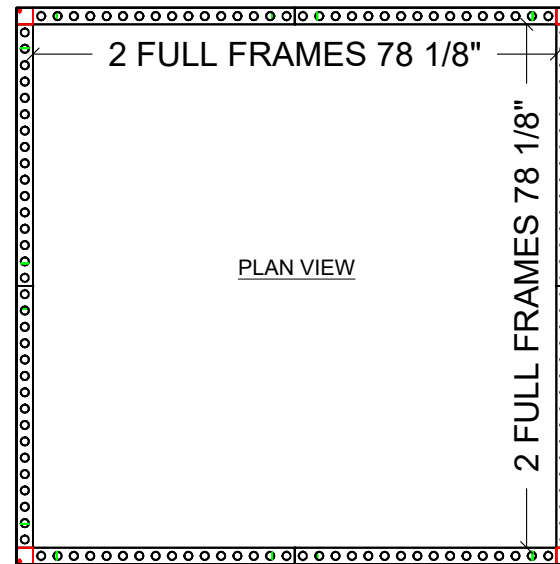

LESS THAN 30 DAYS OUT

MORE THAN 30 DAYS OUT

PERSPECTIVE FRONT

PLAN VIEW

PERSPECTIVE BACK

STRUCTURE VIEW

Pull List

I.D.	Qty	Type	Size	Area (SqFt)	Part Number	Description	Material	Color	Notes	Low Inv.
	8	FLEX Frame-Straight	39-1/16" x 95-3/16"		60400043	Straight Frame 16 Hole x 39 Hole	Aluminum	Silver	SF16390001	
	8	FLEX Acc-Corner Post	0-5/16"		60440019	End piece for fabrics	Steel	Gray	bMX 614 S04 SET TG	X
	4	FLEX Acc-Corner Post	94-9/16"		60440020	Cnrn prof for fabric w/ 4 sides + thrds [2402MM]	Steel	Gray	CO6142402S04	
C1	8	FLEX Part-Connector	Standard		60440043	Manual Clamp Connector	Aluminum	Silver	CO90120250132POM	
C12	16	FLEX Part-Connector	Standard		60440048	Manual M8 pin connector for LEDSkin	Aluminum	Silver	CO90120480100MKII	
W	16	Flex Insert	38-3/4" x 94-15/16"		60160051	Flex Insert [16x39 Hole]	PVC 3MM	White	w/ Female Velcro	
A	4	Flex Graphic Fabric	83" x 95-3/16"	54.9		Flex Fabric - Graphic	Default Fabric	Graphic		