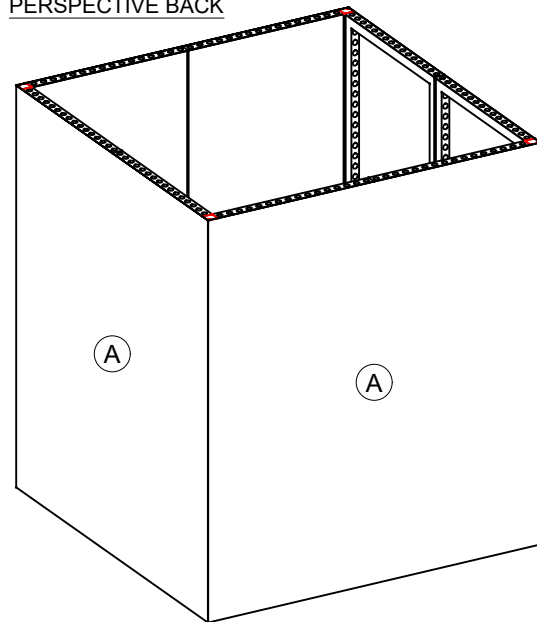

LESS THAN 30 DAYS OUT

MORE THAN 30 DAYS OUT

PERSPECTIVE FRONT

PLAN VIEW

PERSPECTIVE BACK

STRUCTURE VIEW

Pull List

I.D.	Qty	Type	Size	Area (SqFt)	Part Number	Description	Material	Color	Notes	Low Inv.
	8	FLEX Frame-Straight	39-1/16" x 95-3/16"		60400043	Straight Frame 16 Hole x 39 Hole	Aluminum	Silver	SF16390001	
	8	FLEX Acc-Corner Post	0-5/16"		60440019	End piece for fabrics	Steel	Gray	bMX 614 S04 SET TG	X
	4	FLEX Acc-Corner Post	94-9/16"		60440020	Cnrn prof for fabric w/ 4 sides + thrds [2402MM]	Steel	Gray	CO6142402S04	
C1	8	FLEX Part-Connector	Standard		60440043	Manual Clamp Connector	Aluminum	Silver	CO90120250132POM	
C12	16	FLEX Part-Connector	Standard		60440048	Manual M8 pin connector for LEDSkin	Aluminum	Silver	CO90120480100MKII	
W	16	Flex Insert	38-3/4" x 94-15/16"		60160051	Flex Insert [16x39 Hole]	PVC 3MM	White	w/ Female Velcro	
A	4	Flex Graphic Fabric	83" x 95-3/16"	54.9		Flex Fabric - Graphic	Default Fabric	Graphic		