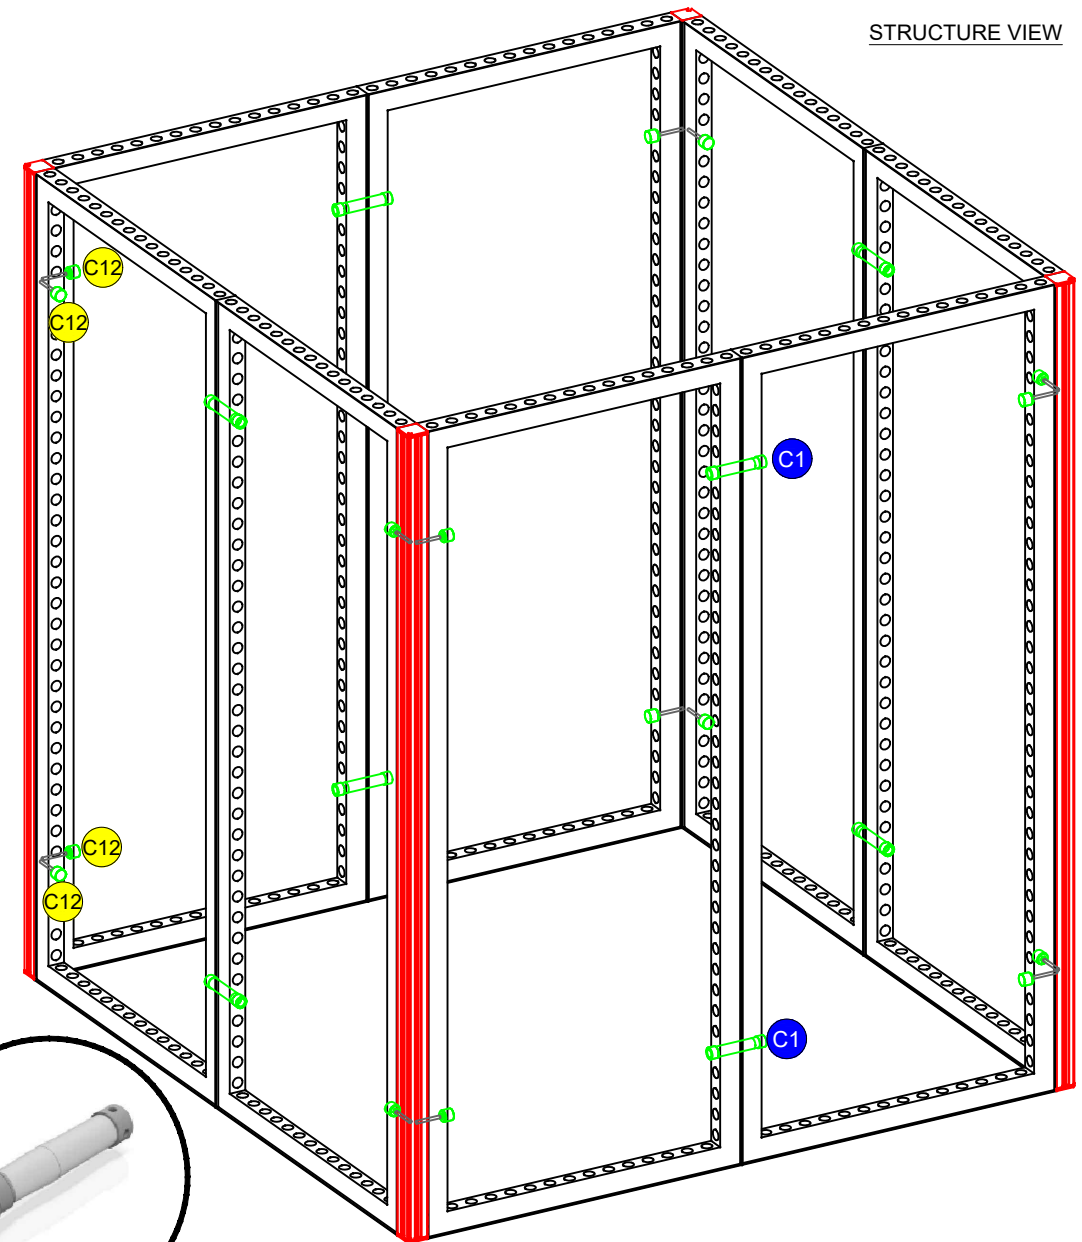

LESS THAN 30 DAYS OUT

MORE THAN 30 DAYS OUT

PERSPECTIVE FRONT

PLAN VIEW

PERSPECTIVE BACK

STRUCTURE VIEW

Pull List

I.D.	Qty	Type	Size	Area (SqFt)	Part Number	Description	Material	Color	Notes	Low Inv.
	8	FLEX Frame-Straight	39-1/16" x 95-3/16"		60400043	Straight Frame 16 Hole x 39 Hole	Aluminum	Silver	SF16390001	
	8	FLEX Acc-Corner Post	0-5/16"		60440019	End piece for fabrics	Steel	Gray	bMX 614 S04 SET TG	X
	4	FLEX Acc-Corner Post	94-9/16"		60440020	Cnrn prof for fabric w/ 4 sides + thrds [2402MM]	Steel	Gray	CO6142402S04	
C1	8	FLEX Part-Connector	Standard		60440043	Manual Clamp Connector	Aluminum	Silver	CO90120250132POM	
C12	16	FLEX Part-Connector	Standard		60440048	Manual M8 pin connector for LEDSkin	Aluminum	Silver	CO90120480100MKII	
W	16	Flex Insert	38-3/4" x 94-15/16"		60160051	Flex Insert [16x39 Hole]	PVC 3MM	White	w/ Female Velcro	
A	4	Flex Graphic Fabric	83" x 95-3/16"	54.9		Flex Fabric - Graphic	Default Fabric	Graphic		