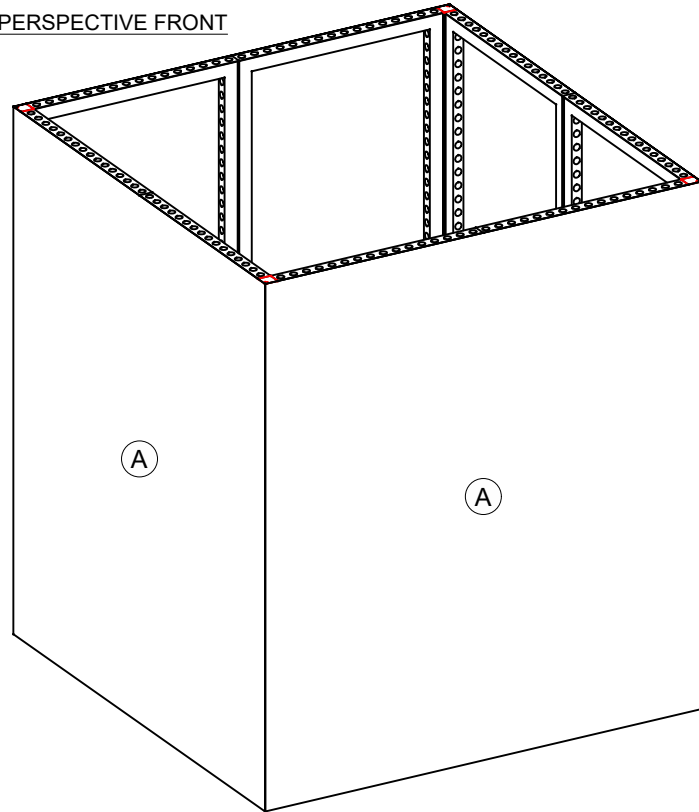

LESS THAN 30 DAYS OUT

MORE THAN 30 DAYS OUT

PERSPECTIVE FRONT

PLAN VIEW

PERSPECTIVE BACK

STRUCTURE VIEW

Pull List

I.D.	Qty	Type	Size	Area (SqFt)	Part Number	Description	Material	Color	Notes	Low Inv.
	8	FLEX Frame-Straight	39-1/16" x 95-3/16"		60400043	Straight Frame 16 Hole x 39 Hole	Aluminum	Silver	SF16390001	
	8	FLEX Acc-Corner Post	0-5/16"		60440019	End piece for fabrics	Steel	Gray	bMX 614 S04 SET TG	X
	4	FLEX Acc-Corner Post	94-9/16"		60440020	Cnrn prof for fabric w/ 4 sides + thrds [2402MM]	Steel	Gray	CO6142402S04	
C1	8	FLEX Part-Connector	Standard		60440043	Manual Clamp Connector	Aluminum	Silver	CO90120250132POM	
C12	16	FLEX Part-Connector	Standard		60440048	Manual M8 pin connector for LEDSkin	Aluminum	Silver	CO90120480100MKII	
W	16	Flex Insert	38-3/4" x 94-15/16"		60160051	Flex Insert [16x39 Hole]	PVC 3MM	White	w/ Female Velcro	
A	4	Flex Graphic Fabric	83" x 95-3/16"	54.9		Flex Fabric - Graphic	Default Fabric	Graphic		