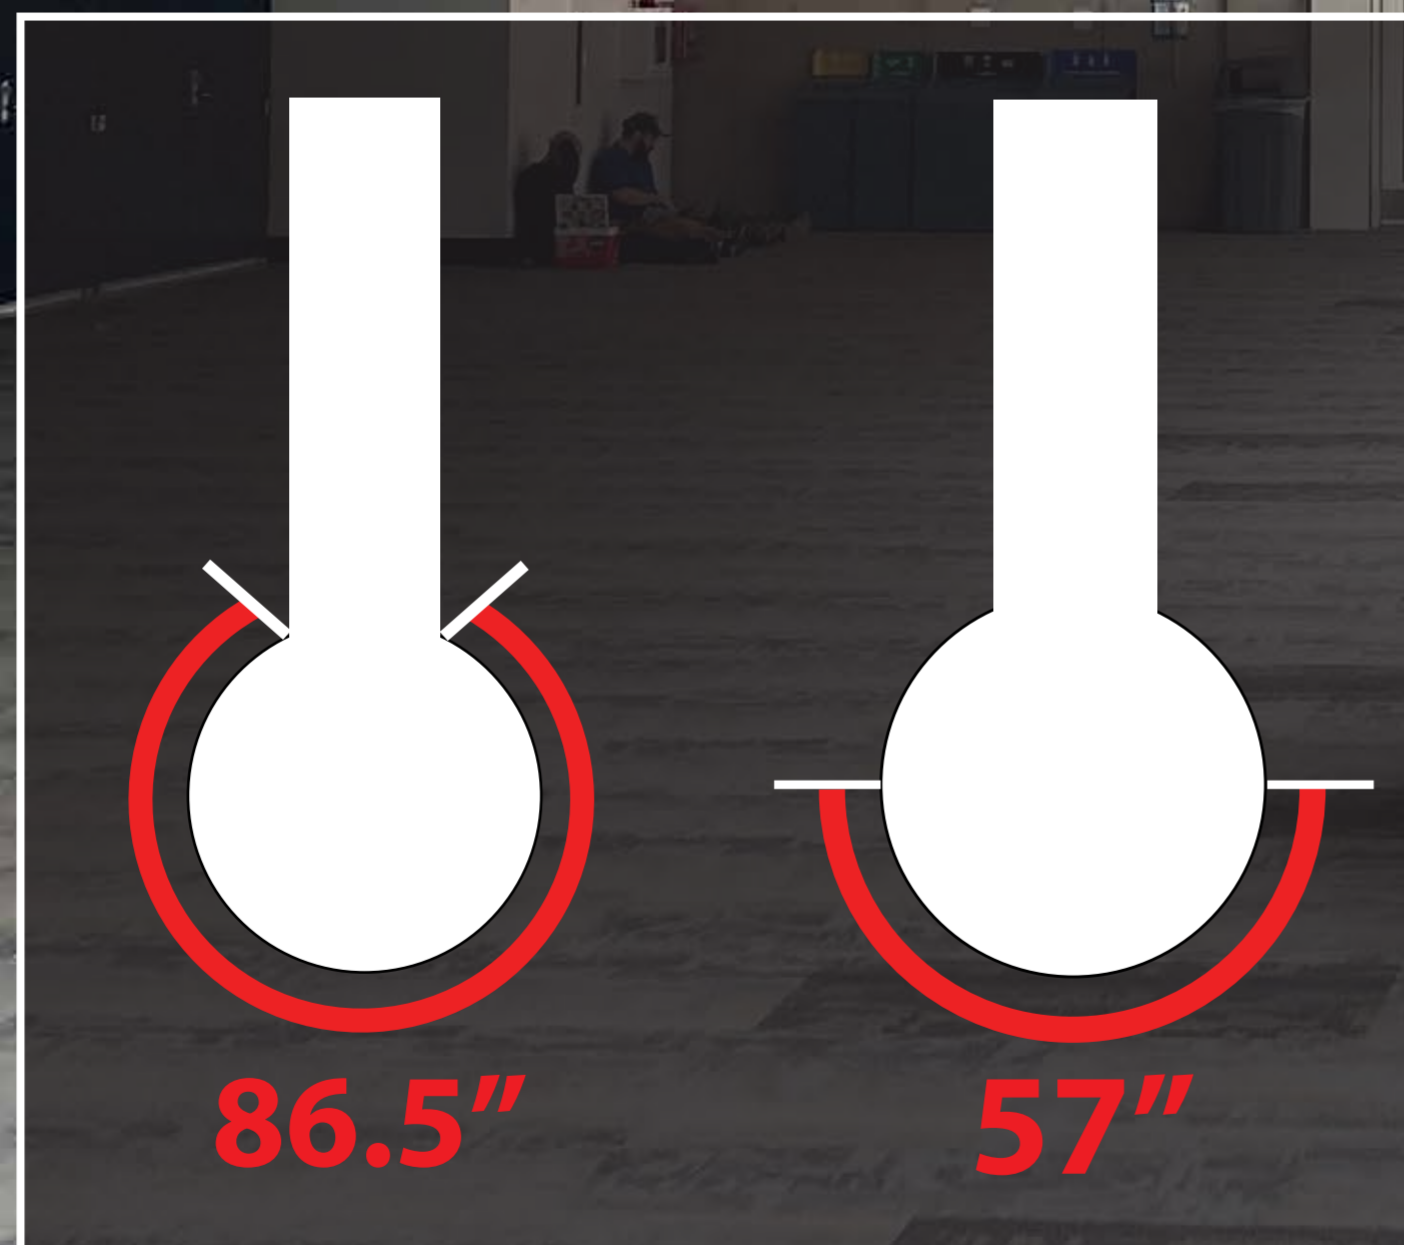

**Envision Location:
AL CECD3**

**Material: Walk and Wall
Vertical Roll Break**

155"

162"