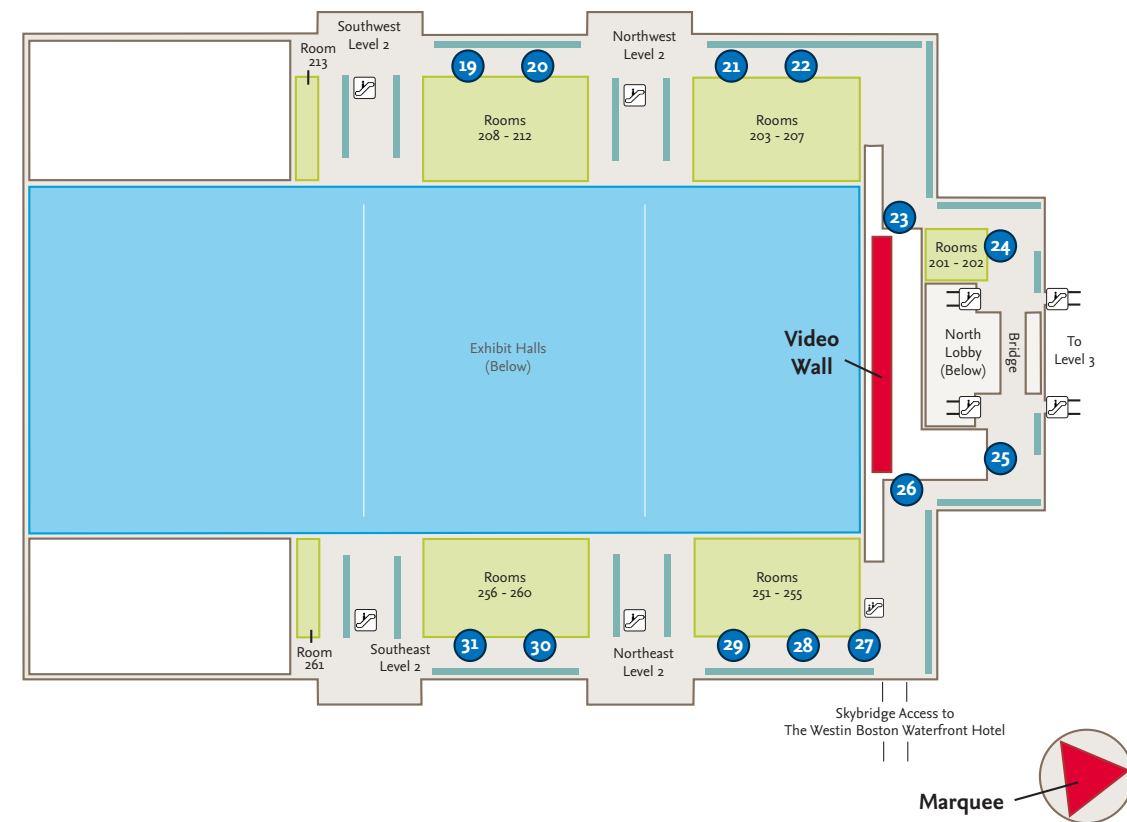

# Boston Convention & Exhibition Center Digital Display Locations

## Exhibit Level

## Meeting Level 1

## Meeting Level 2

**NOTE:** The Marquee is visible from the Ballroom Pre-Function space on Ballroom Level 3.