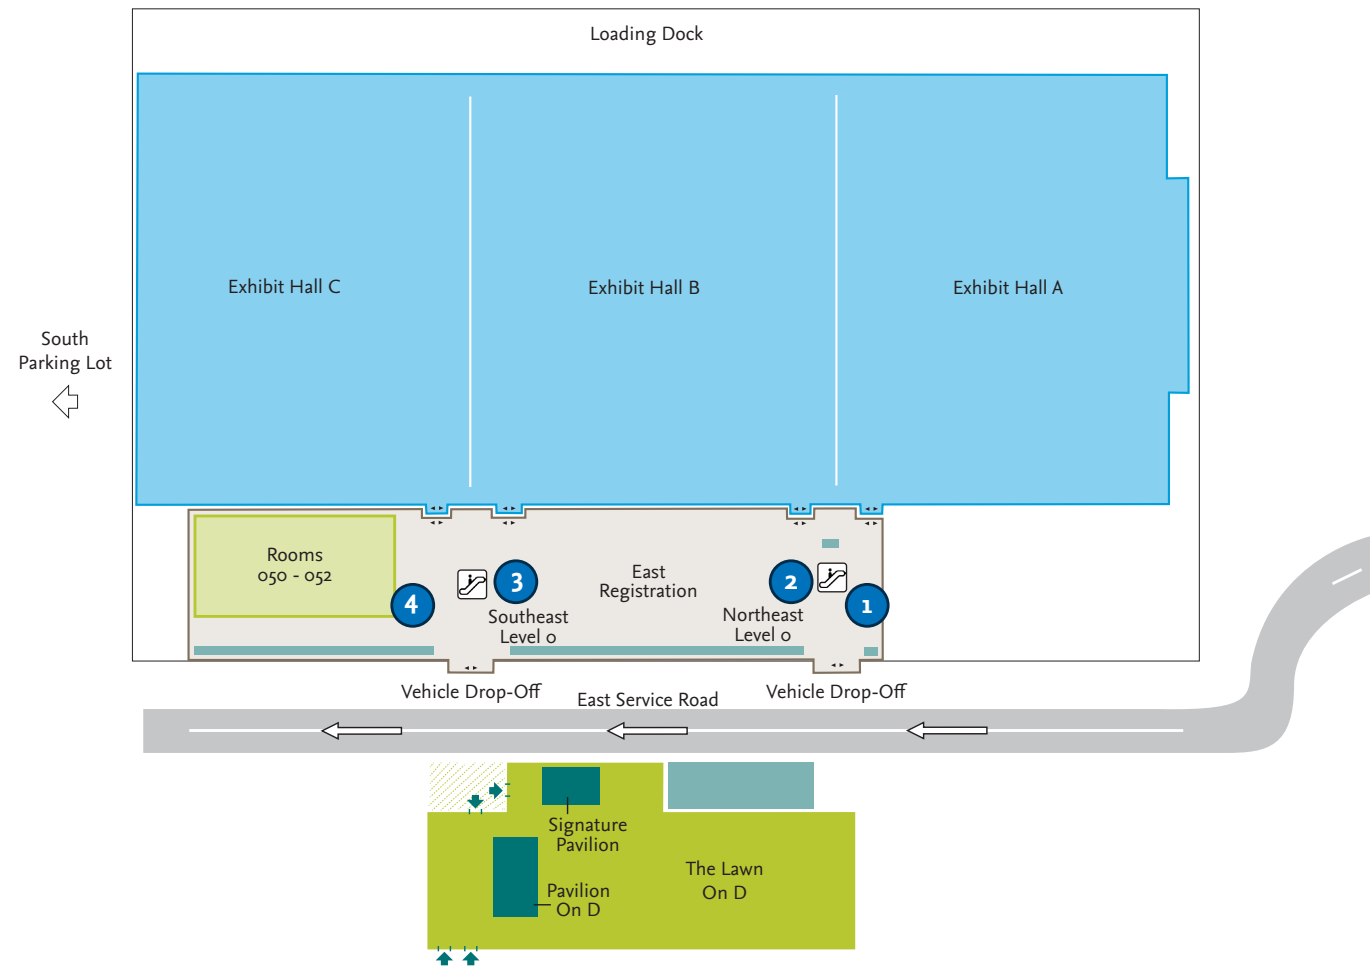

# Boston Convention & Exhibition Center Digital Display Locations

## Exhibit Level

## Meeting Level 1

## Meeting Level 2

**NOTE:** The Marquee is visible from the Ballroom Pre-Function space on Ballroom Level 3.