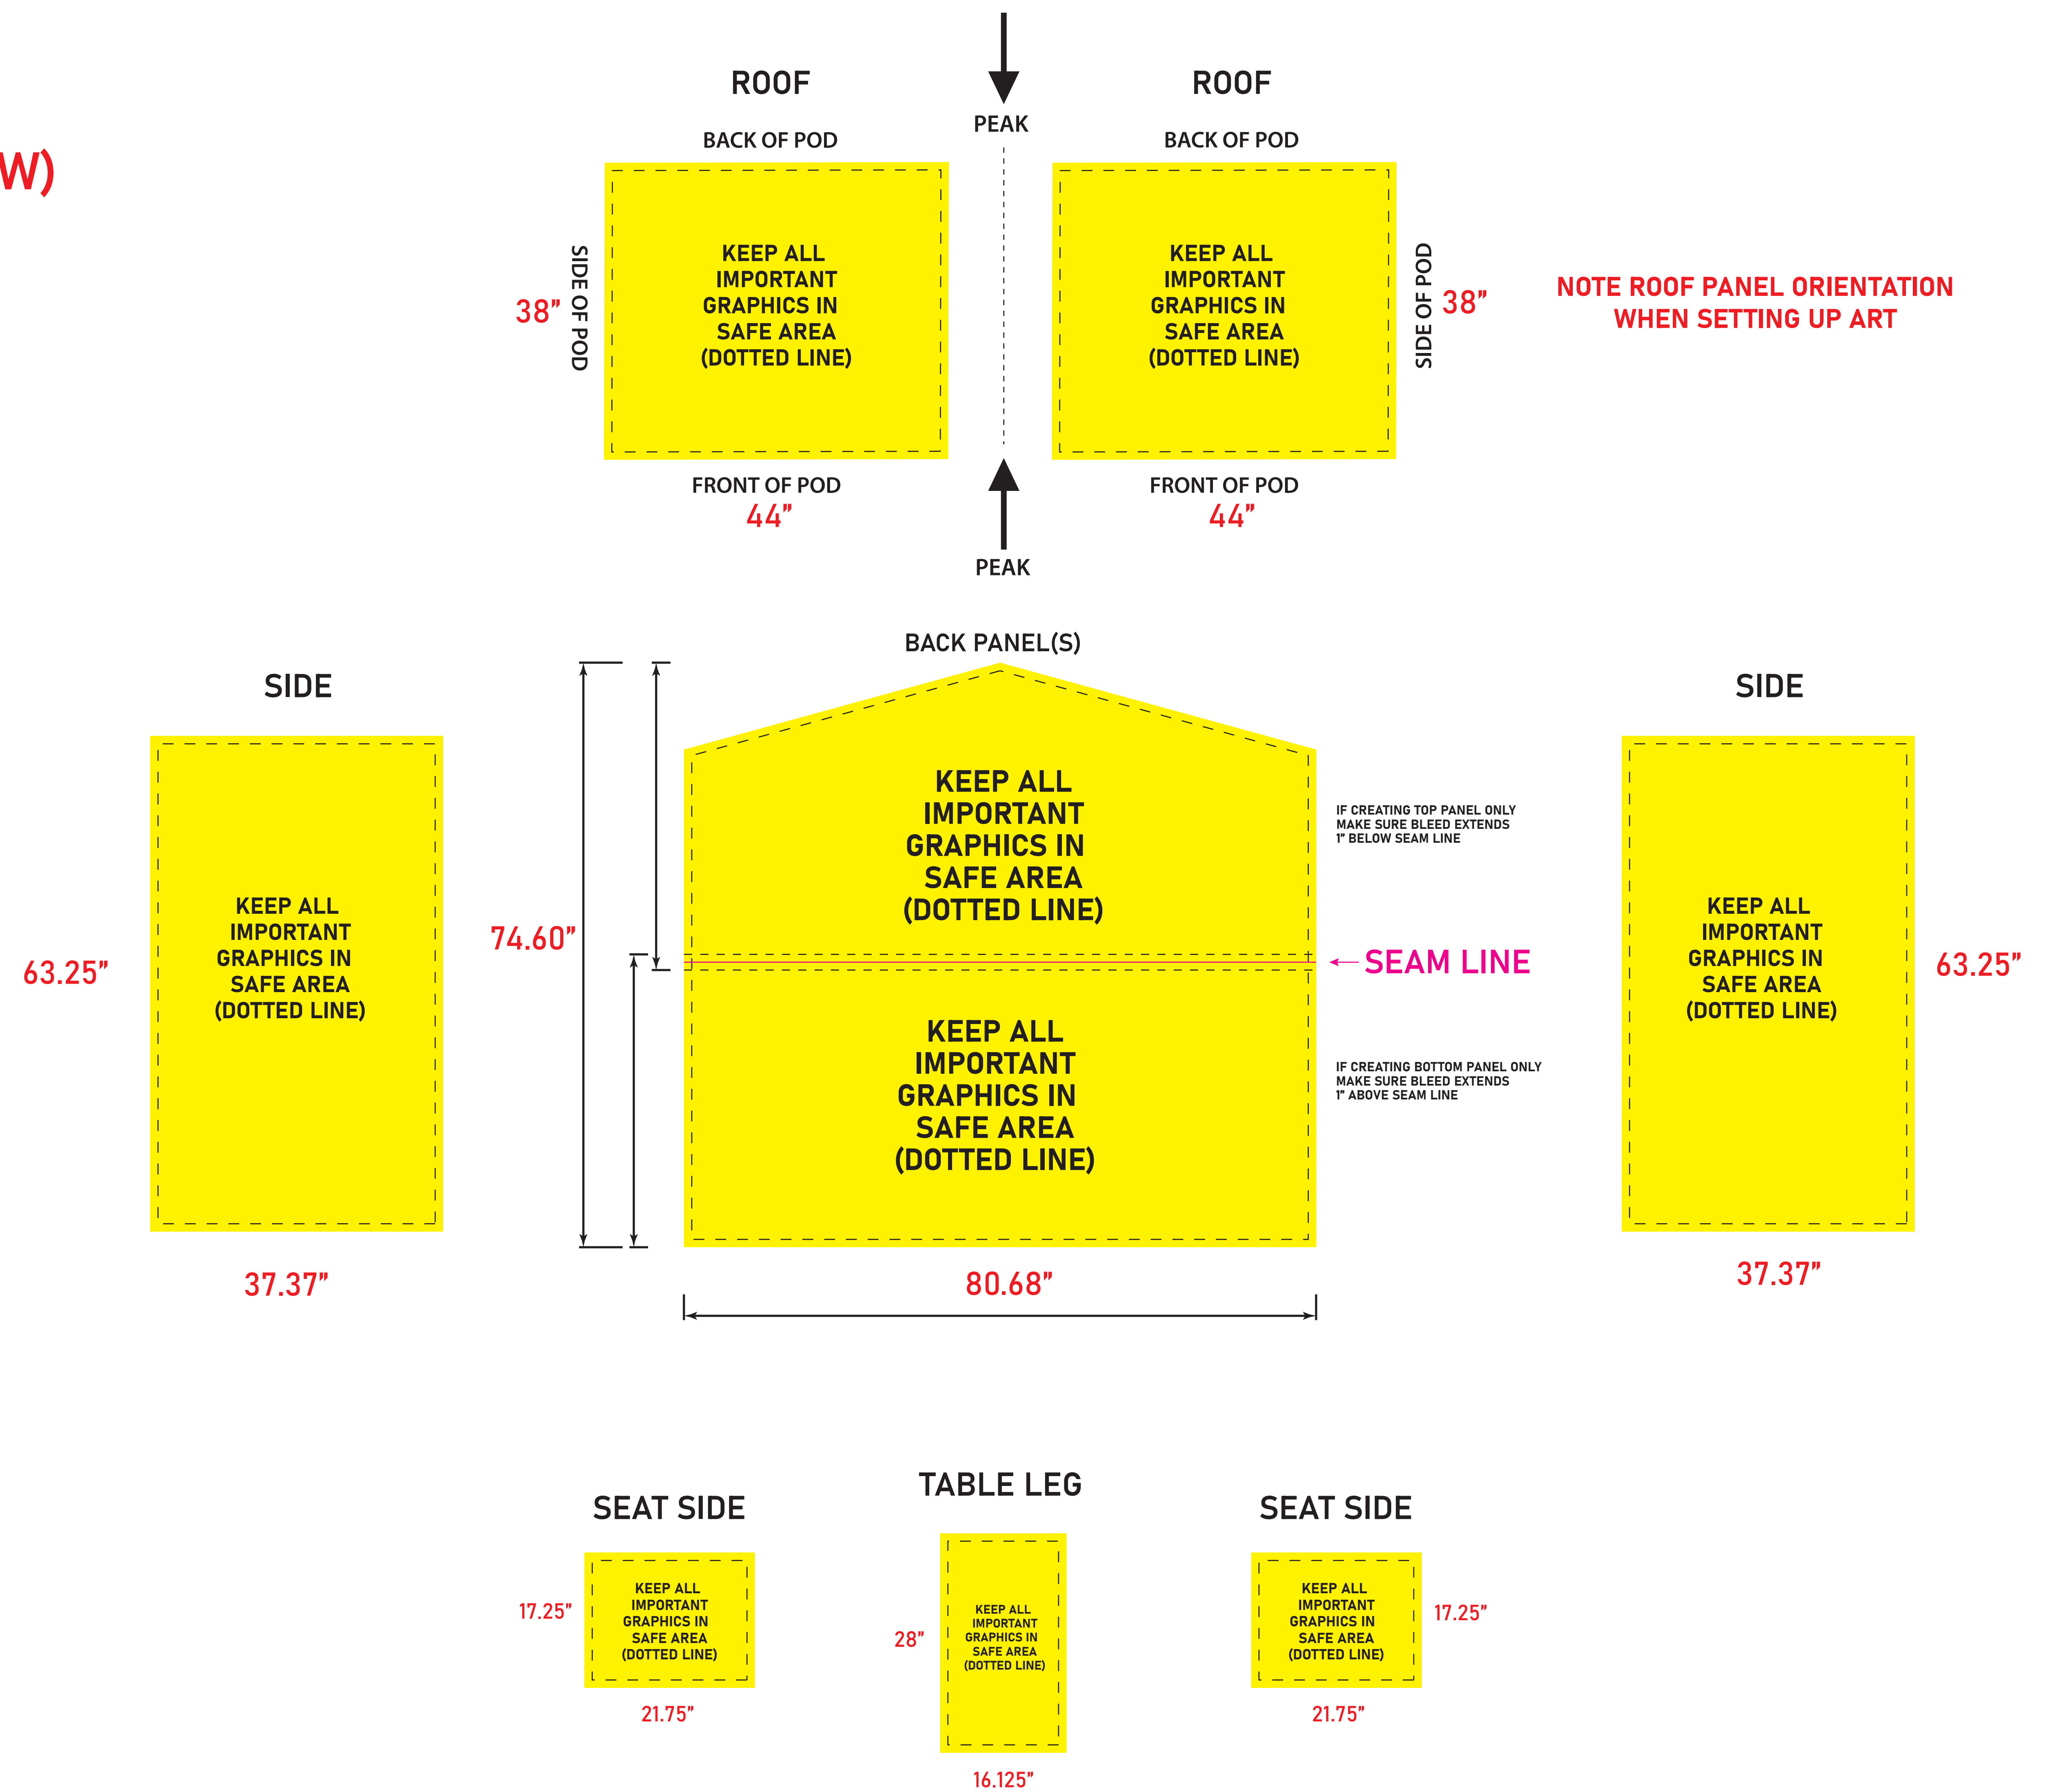

EXTERIOR PANELS

File size is at 100% Scale
PLEASE SEND ART AT BLEED SIZE (YELLOW)

NOOK Event Pod® - Print Template

Actual Panel sizes shown with dotted line.
PRINT panels all have a total of 1" Extra bleed. (.5" per side) - shown as yellow.

COMPANY: *Deondo Company*

DATE: *2024*

SALESPERSON: *Pat*

336-967-SIGN
TheCarolinaSignsmith.com

111 Creek Ridge Road, Suite H
 Greensboro, NC 27406

NOTE: All drawings are provided to facilitate the design process. Due to limitations in computer rendered drawings, the final product cannot be fully represented within this proof. Please note that there may be slight differences in scale, color and shape between any renderings and a final product.