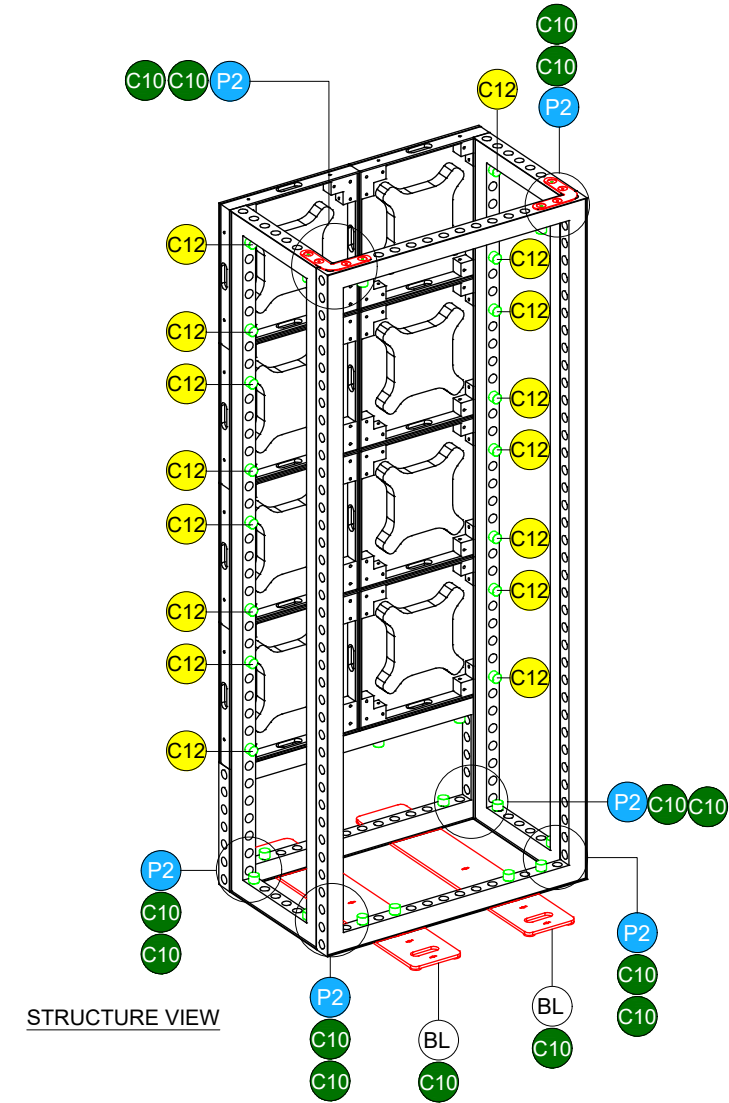

FRONT ELEVATION
Scale: 1/2" = 1'-0"

3D VIEW - FRONT

3D VIEW - REAR

STRUCTURE VIEW

PLAN VIEW
Scale: 1/2" = 1'-0"

Small Flex LED Tower

I.D.	Qty	Type	Size	Area (SqFt)	Part Number	Description	Material	Color	Notes
W1	2	Overlay Panel	24-1/8" x 94-15/16"	15.9		Overlay	PVC	White	
	8	FLEX Frame-LED	19-1/2" x 19-1/2"			LED Skin	Magnesium	Black	ITUI
	1	FLEX Frame-Straight	17-1/16" x 39-1/16"		60400020	Straight Frame 07 Hole x 16 Hole	Aluminum	Silver	SF07160001
	2	FLEX Frame-Straight	19-1/2" x 95-3/16"		60400028	Straight Frame 08 Hole x 39 Hole	Aluminum	Silver	SF08390001
	1	FLEX Frame-Straight	39-1/16" x 95-3/16"		60400043	Straight Frame 16 Hole x 39 Hole	Aluminum	Silver	SF16390001
BL	2	FLEX Acc-Base Plate	7-5/16" x 39-1/16" x 0-9/16"		60440083	Base plate large	Steel	Silver	
P2	6	FLEX Acc-Pin Plate	Standard		60440059	4 Pin 90	Steel	Chrome	CO901280341C
C10	12	FLEX Part-Connector	Standard		60440047	Manual M8 Pin Connector	Aluminum	Silver	CO90120480066MKII
C10	2	FLEX Part-Connector	Standard		60440047	Manual M8 pin connector	Aluminum	Silver	CO90120480066MKII
C12	21	FLEX Part-Connector	Standard		60440048	Manual M8 pin connector for LEDSkin	Aluminum	Silver	CO90120480100MKII
W2	1	Flex Insert	38-3/4" x 94-15/16"		60160051	Flex Insert [16x39 Hole]	PVC 3MM	White	w/ Female Velcro
W3	1	Flex Insert	16-13/16" x 38-3/4"		60160024	Flex Insert [7x16 Hole]	PVC 3MM	White	w/ Female Velcro
W4	2	Flex Insert	19-1/4" x 94-15/16"		60160035	Flex Insert [8x39 Hole]	PVC 3MM	White	w/ Female Velcro