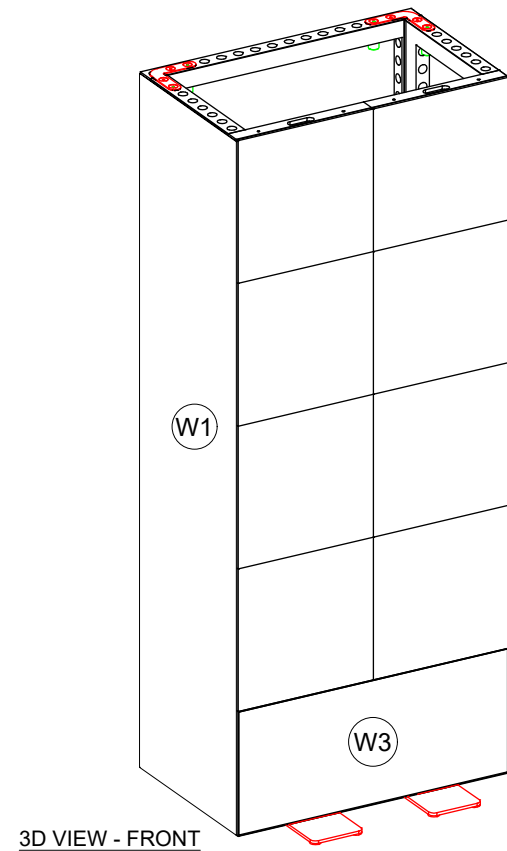

FRONT ELEVATION
Scale: 1/2" = 1'-0"

3D VIEW - FRONT

3D VIEW - REAR

STRUCTURE VIEW

PLAN VIEW
Scale: 1/2" = 1'-0"

Small Flex LED Tower

I.D.	Qty	Type	Size	Area (SqFt)	Part Number	Description	Material	Color	Notes
W1	2	Overlay Panel	24-1/8" x 94-15/16"	15.9		Overlay	PVC	White	
	8	FLEX Frame-LED	19-1/2" x 19-1/2"			LED Skin	Magnesium	Black	ITUI
	1	FLEX Frame-Straight	17-1/16" x 39-1/16"		60400020	Straight Frame 07 Hole x 16 Hole	Aluminum	Silver	SF07160001
	2	FLEX Frame-Straight	19-1/2" x 95-3/16"		60400028	Straight Frame 08 Hole x 39 Hole	Aluminum	Silver	SF08390001
	1	FLEX Frame-Straight	39-1/16" x 95-3/16"		60400043	Straight Frame 16 Hole x 39 Hole	Aluminum	Silver	SF16390001
BL	2	FLEX Acc-Base Plate	7-5/16" x 39-1/16" x 0-9/16"		60440083	Base plate large	Steel	Silver	
P2	6	FLEX Acc-Pin Plate	Standard		60440059	4 Pin 90	Steel	Chrome	CO901280341C
C10	12	FLEX Part-Connector	Standard		60440047	Manual M8 Pin Connector	Aluminum	Silver	CO90120480066MKII
C10	2	FLEX Part-Connector	Standard		60440047	Manual M8 pin connector	Aluminum	Silver	CO90120480066MKII
C12	21	FLEX Part-Connector	Standard		60440048	Manual M8 pin connector for LEDSkin	Aluminum	Silver	CO90120480100MKII
W2	1	Flex Insert	38-3/4" x 94-15/16"		60160051	Flex Insert [16x39 Hole]	PVC 3MM	White	w/ Female Velcro
W3	1	Flex Insert	16-13/16" x 38-3/4"		60160024	Flex Insert [7x16 Hole]	PVC 3MM	White	w/ Female Velcro
W4	2	Flex Insert	19-1/4" x 94-15/16"		60160035	Flex Insert [8x39 Hole]	PVC 3MM	White	w/ Female Velcro