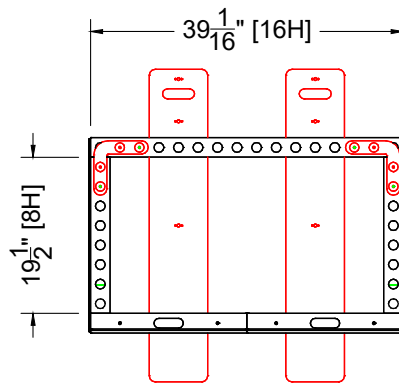

FRONT ELEVATION
Scale: 1/2" = 1'-0"

3D VIEW - FRONT

3D VIEW - REAR

STRUCTURE VIEW

PLAN VIEW
Scale: 1/2" = 1'-0"

Small Flex LED Tower

I.D.	Qty	Type	Size	Area (SqFt)	Part Number	Description	Material	Color	Notes
W1	2	Overlay Panel	24-1/8" x 94-15/16"	15.9		Overlay	PVC	White	
	8	FLEX Frame-LED	19-1/2" x 19-1/2"			LED Skin	Magnesium	Black	ITUI
	1	FLEX Frame-Straight	17-1/16" x 39-1/16"		60400020	Straight Frame 07 Hole x 16 Hole	Aluminum	Silver	SF07160001
	2	FLEX Frame-Straight	19-1/2" x 95-3/16"		60400028	Straight Frame 08 Hole x 39 Hole	Aluminum	Silver	SF08390001
	1	FLEX Frame-Straight	39-1/16" x 95-3/16"		60400043	Straight Frame 16 Hole x 39 Hole	Aluminum	Silver	SF16390001
BL	2	FLEX Acc-Base Plate	7-5/16" x 39-1/16" x 0-9/16"		60440083	Base plate large	Steel	Silver	
P2	6	FLEX Acc-Pin Plate	Standard		60440059	4 Pin 90	Steel	Chrome	CO901280341C
C10	12	FLEX Part-Connector	Standard		60440047	Manual M8 Pin Connector	Aluminum	Silver	CO90120480066MKII
C10	2	FLEX Part-Connector	Standard		60440047	Manual M8 pin connector	Aluminum	Silver	CO90120480066MKII
C12	21	FLEX Part-Connector	Standard		60440048	Manual M8 pin connector for LEDSkin	Aluminum	Silver	CO90120480100MKII
W2	1	Flex Insert	38-3/4" x 94-15/16"		60160051	Flex Insert [16x39 Hole]	PVC 3MM	White	w/ Female Velcro
W3	1	Flex Insert	16-13/16" x 38-3/4"		60160024	Flex Insert [7x16 Hole]	PVC 3MM	White	w/ Female Velcro
W4	2	Flex Insert	19-1/4" x 94-15/16"		60160035	Flex Insert [8x39 Hole]	PVC 3MM	White	w/ Female Velcro