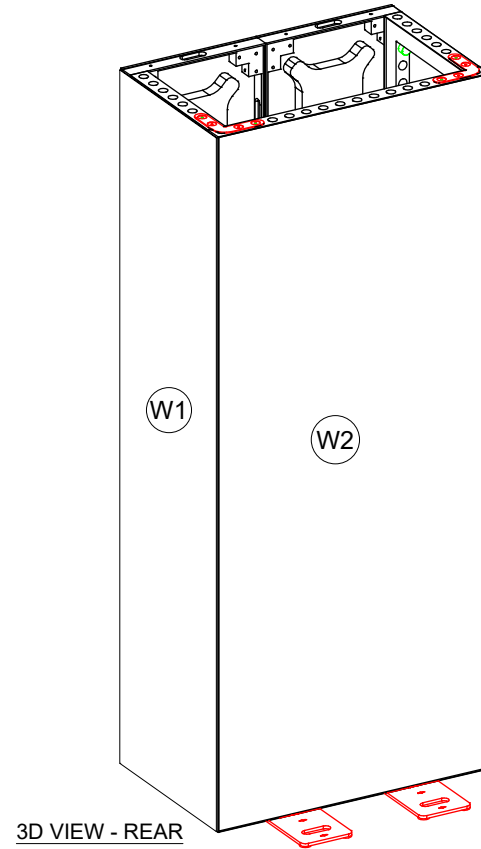

FRONT ELEVATION
Scale: 1/2" = 1'-0"

3D VIEW - FRONT

3D VIEW - REAR

STRUCTURE VIEW

PLAN VIEW
Scale: 1/2" = 1'-0"

Small Flex LED Tower

I.D.	Qty	Type	Size	Area (SqFt)	Part Number	Description	Material	Color	Notes
W1	2	Overlay Panel	24-1/8" x 94-15/16"	15.9		Overlay	PVC	White	
	8	FLEX Frame-LED	19-1/2" x 19-1/2"			LED Skin	Magnesium	Black	ITUI
	1	FLEX Frame-Straight	17-1/16" x 39-1/16"		60400020	Straight Frame 07 Hole x 16 Hole	Aluminum	Silver	SF07160001
	2	FLEX Frame-Straight	19-1/2" x 95-3/16"		60400028	Straight Frame 08 Hole x 39 Hole	Aluminum	Silver	SF08390001
	1	FLEX Frame-Straight	39-1/16" x 95-3/16"		60400043	Straight Frame 16 Hole x 39 Hole	Aluminum	Silver	SF16390001
BL	2	FLEX Acc-Base Plate	7-5/16" x 39-1/16" x 0-9/16"		60440083	Base plate large	Steel	Silver	
P2	6	FLEX Acc-Pin Plate	Standard		60440059	4 Pin 90	Steel	Chrome	CO901280341C
C10	12	FLEX Part-Connector	Standard		60440047	Manual M8 Pin Connector	Aluminum	Silver	CO90120480066MKII
C10	2	FLEX Part-Connector	Standard		60440047	Manual M8 pin connector	Aluminum	Silver	CO90120480066MKII
C12	21	FLEX Part-Connector	Standard		60440048	Manual M8 pin connector for LEDSkin	Aluminum	Silver	CO90120480100MKII
W2	1	Flex Insert	38-3/4" x 94-15/16"		60160051	Flex Insert [16x39 Hole]	PVC 3MM	White	w/ Female Velcro
W3	1	Flex Insert	16-13/16" x 38-3/4"		60160024	Flex Insert [7x16 Hole]	PVC 3MM	White	w/ Female Velcro
W4	2	Flex Insert	19-1/4" x 94-15/16"		60160035	Flex Insert [8x39 Hole]	PVC 3MM	White	w/ Female Velcro