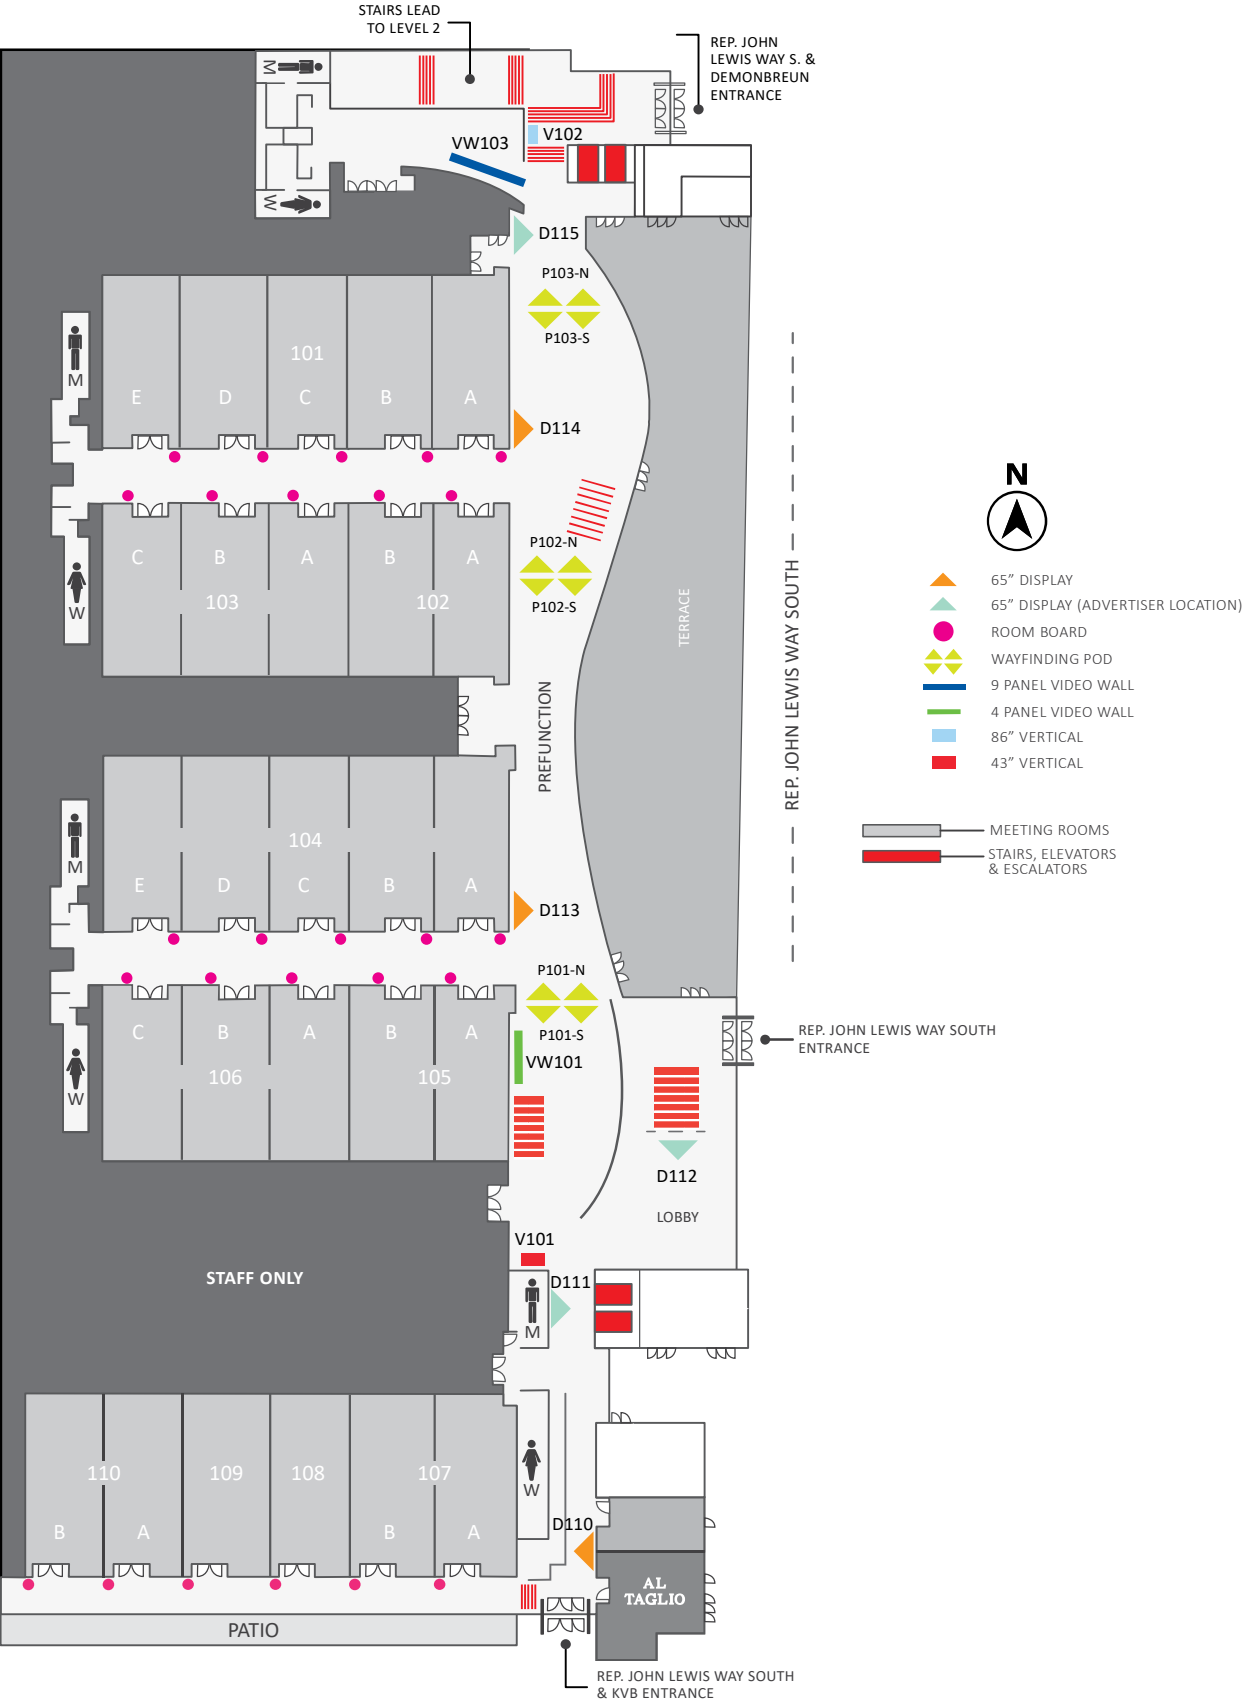

Digital Signage Location Maps

Level 1 Meeting Rooms

--- DEMONBREUN ST. ---

--- KOREAN VETERANS BLVD. ---