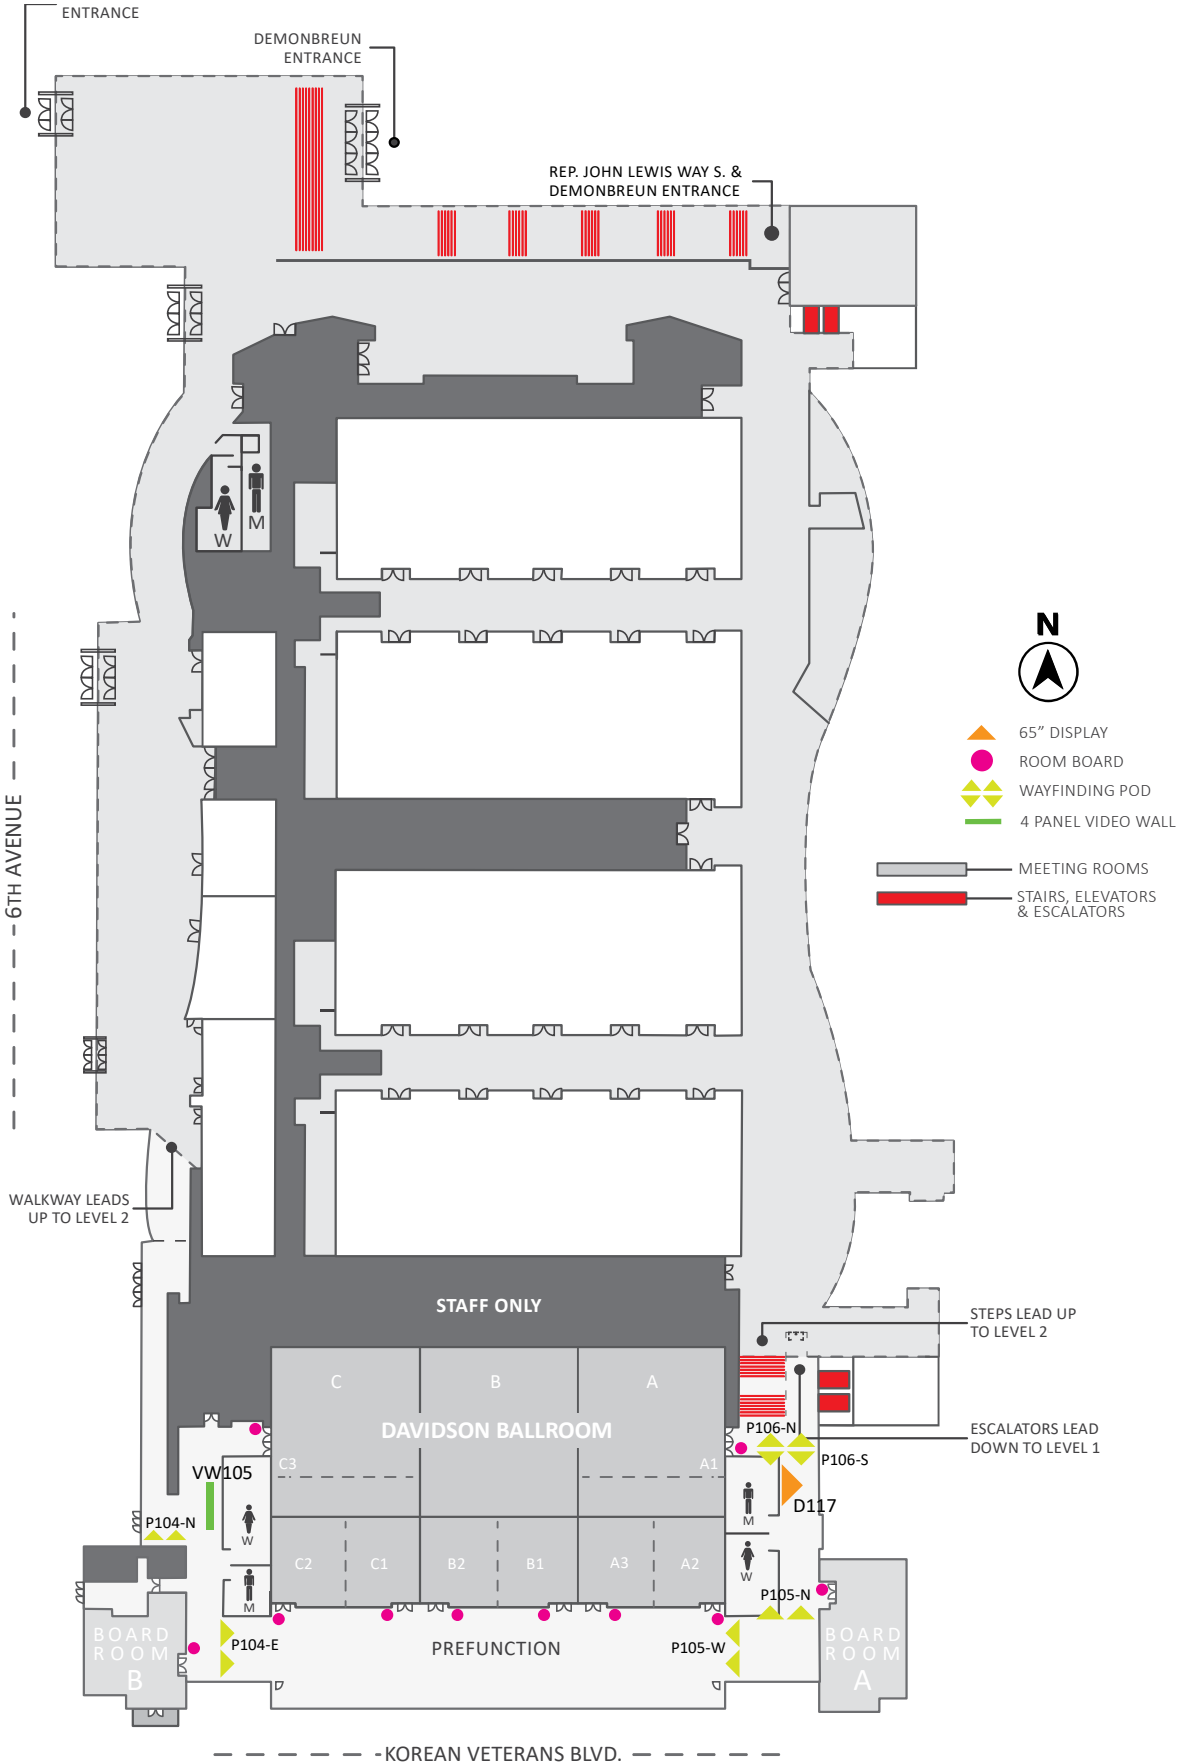

Level 1M Davidson Ballroom