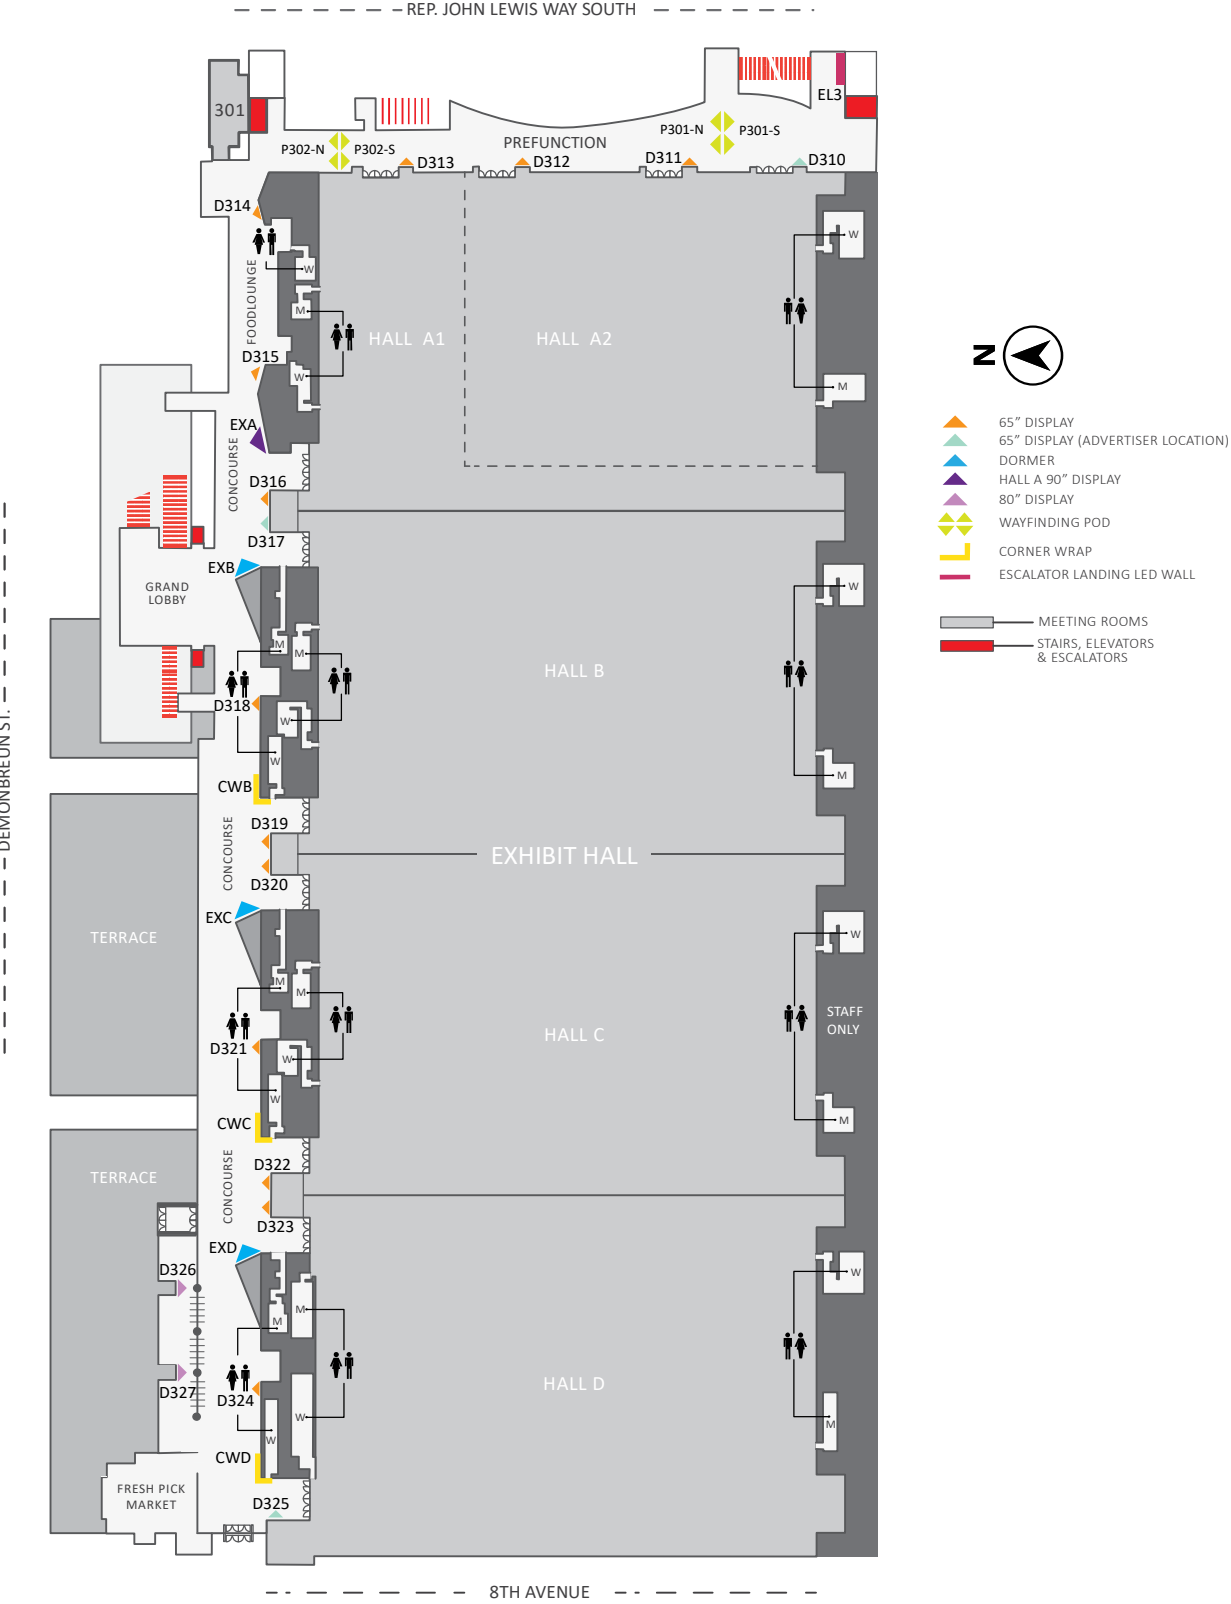

Level 3 Exhibit Hall