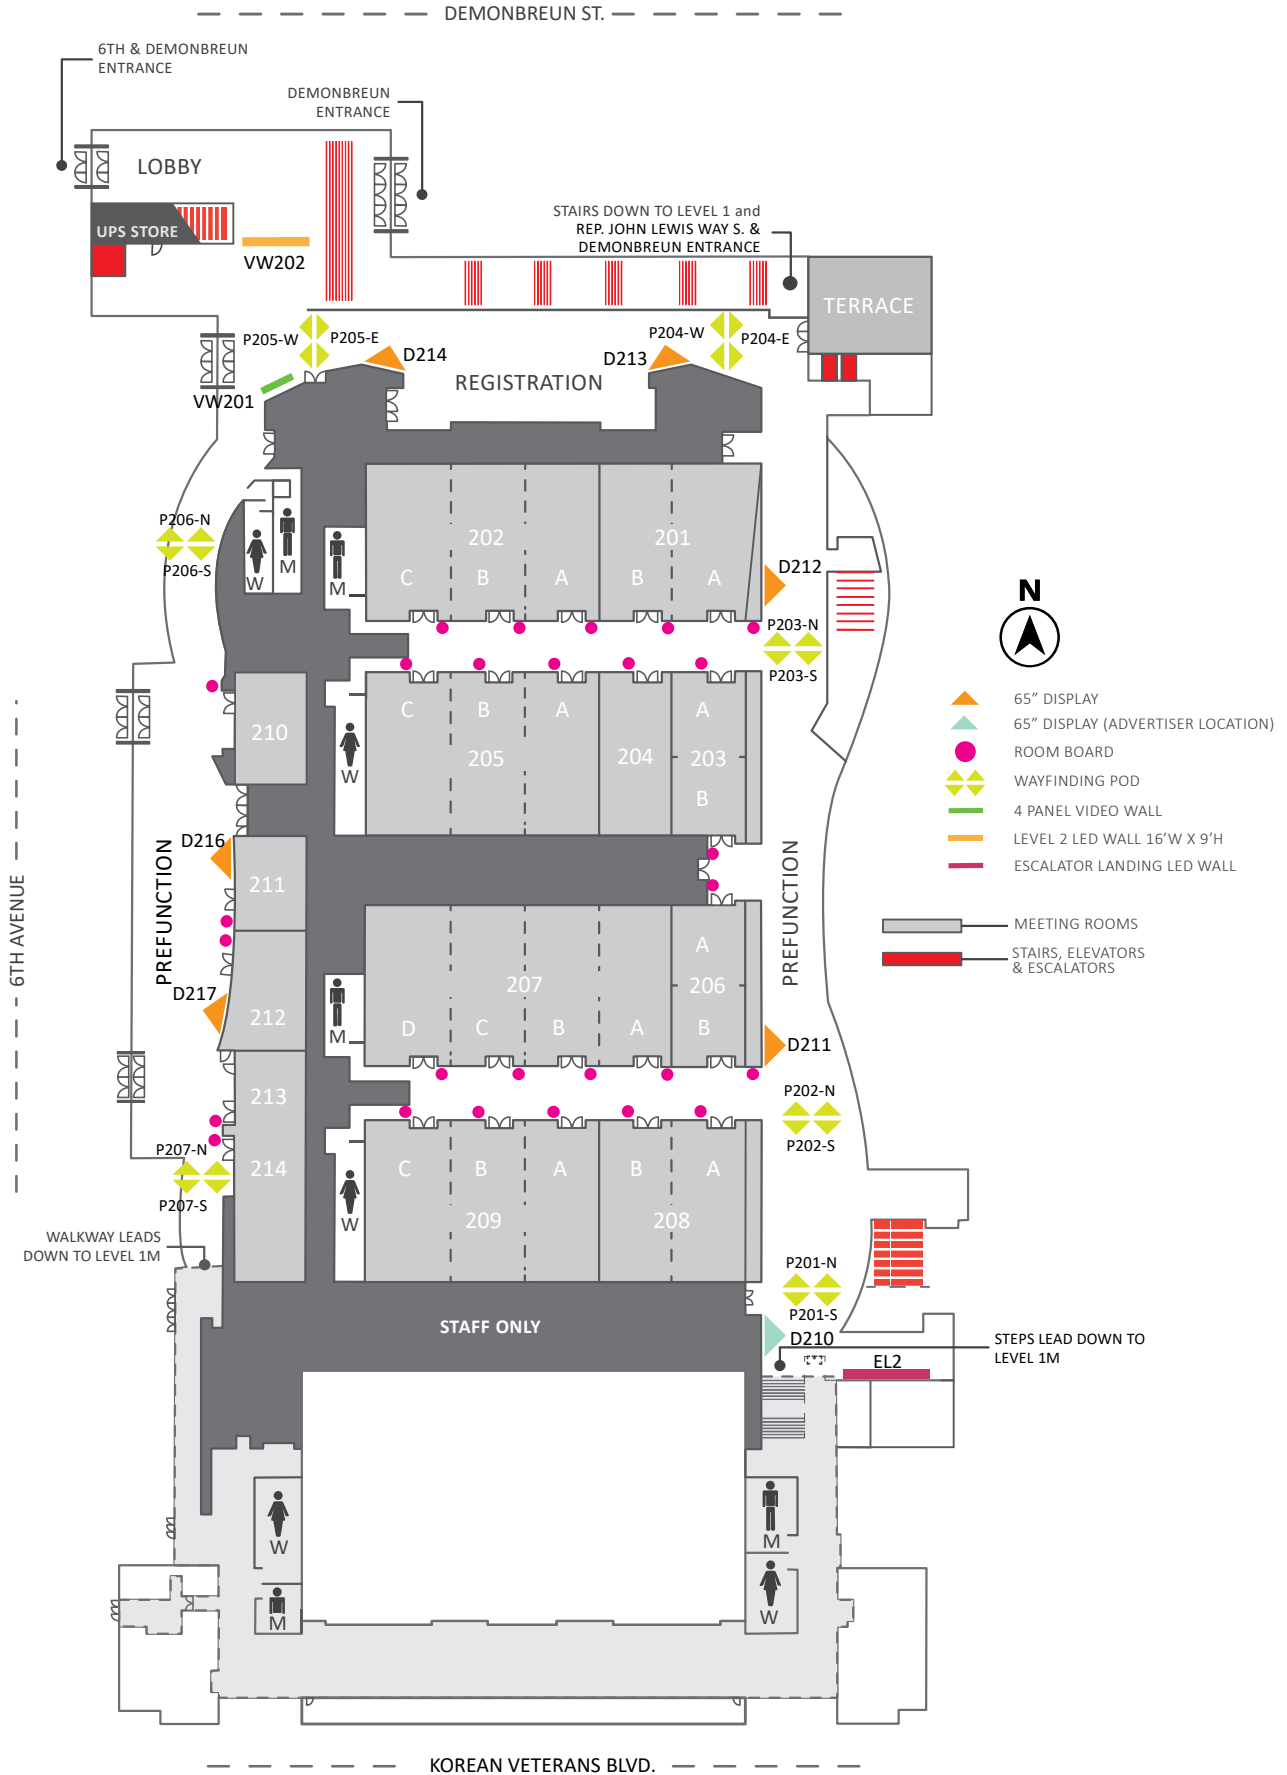

Level 2 Meeting Rooms