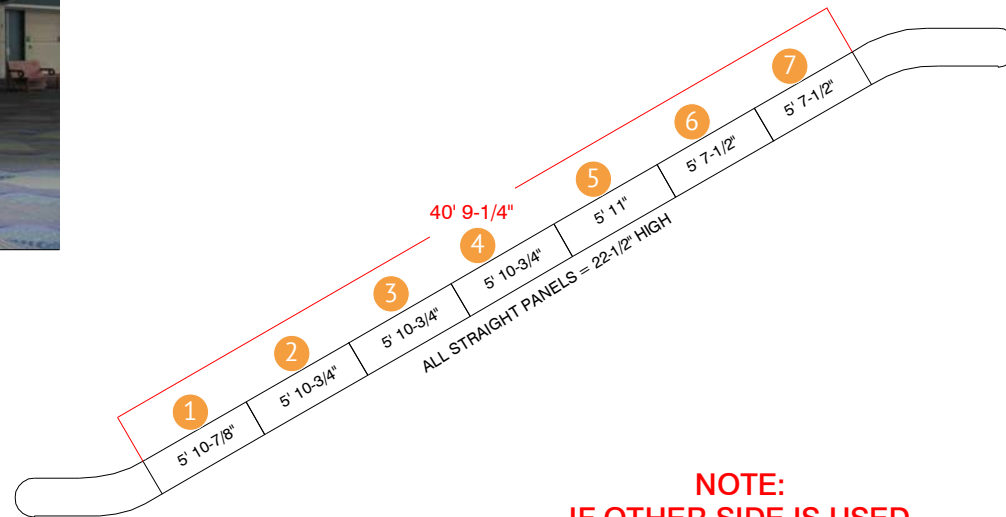

**ESCALATOR
SIDE GLASS PANELS
LEFT & RIGHT-SIDES
ARE THE SAME**

WEST BUILDING LEVEL TWO - ESCALATOR #5

**NOTE:
IF OTHER SIDE IS USED
MIRROR IMAGE**