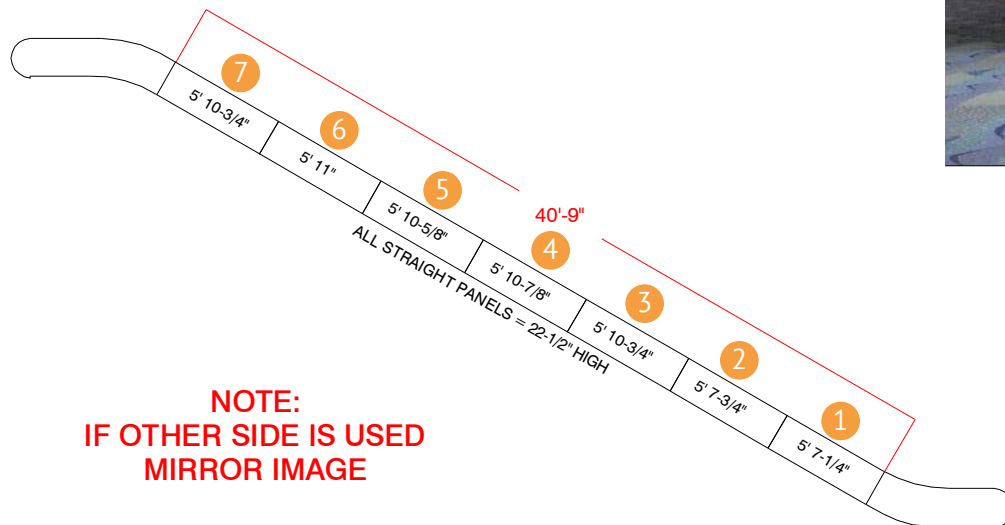

# WEST BUILDING LEVEL TWO - ESCALATOR #6

**ESCALATOR  
SIDE GLASS PANELS  
LEFT & RIGHT-SIDES  
ARE THE SAME**

**NOTE:  
IF OTHER SIDE IS USED  
MIRROR IMAGE**