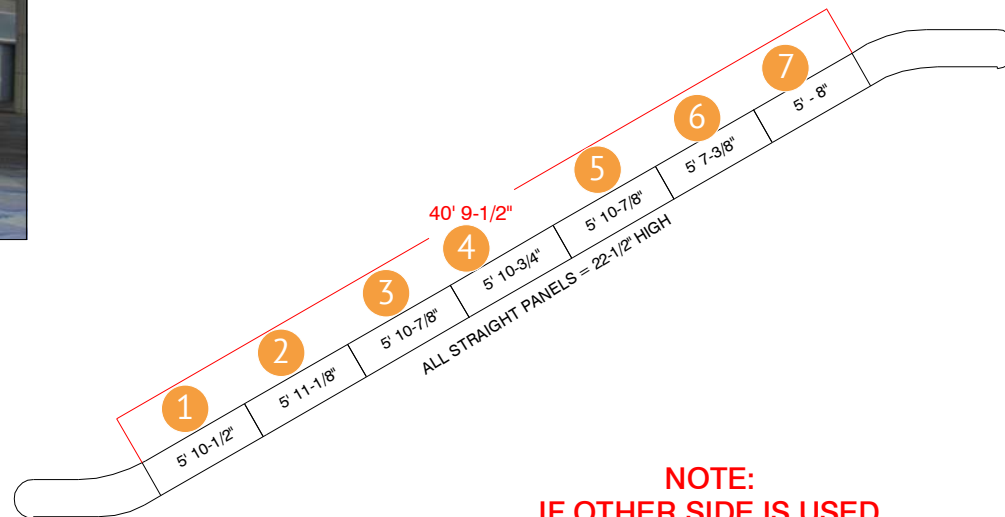

WEST BUILDING LEVEL TWO - ESCALATOR #7

**ESCALATOR
SIDE GLASS PANELS
LEFT & RIGHT-SIDES
ARE THE SAME**

**NOTE:
IF OTHER SIDE IS USED
MIRROR IMAGE**